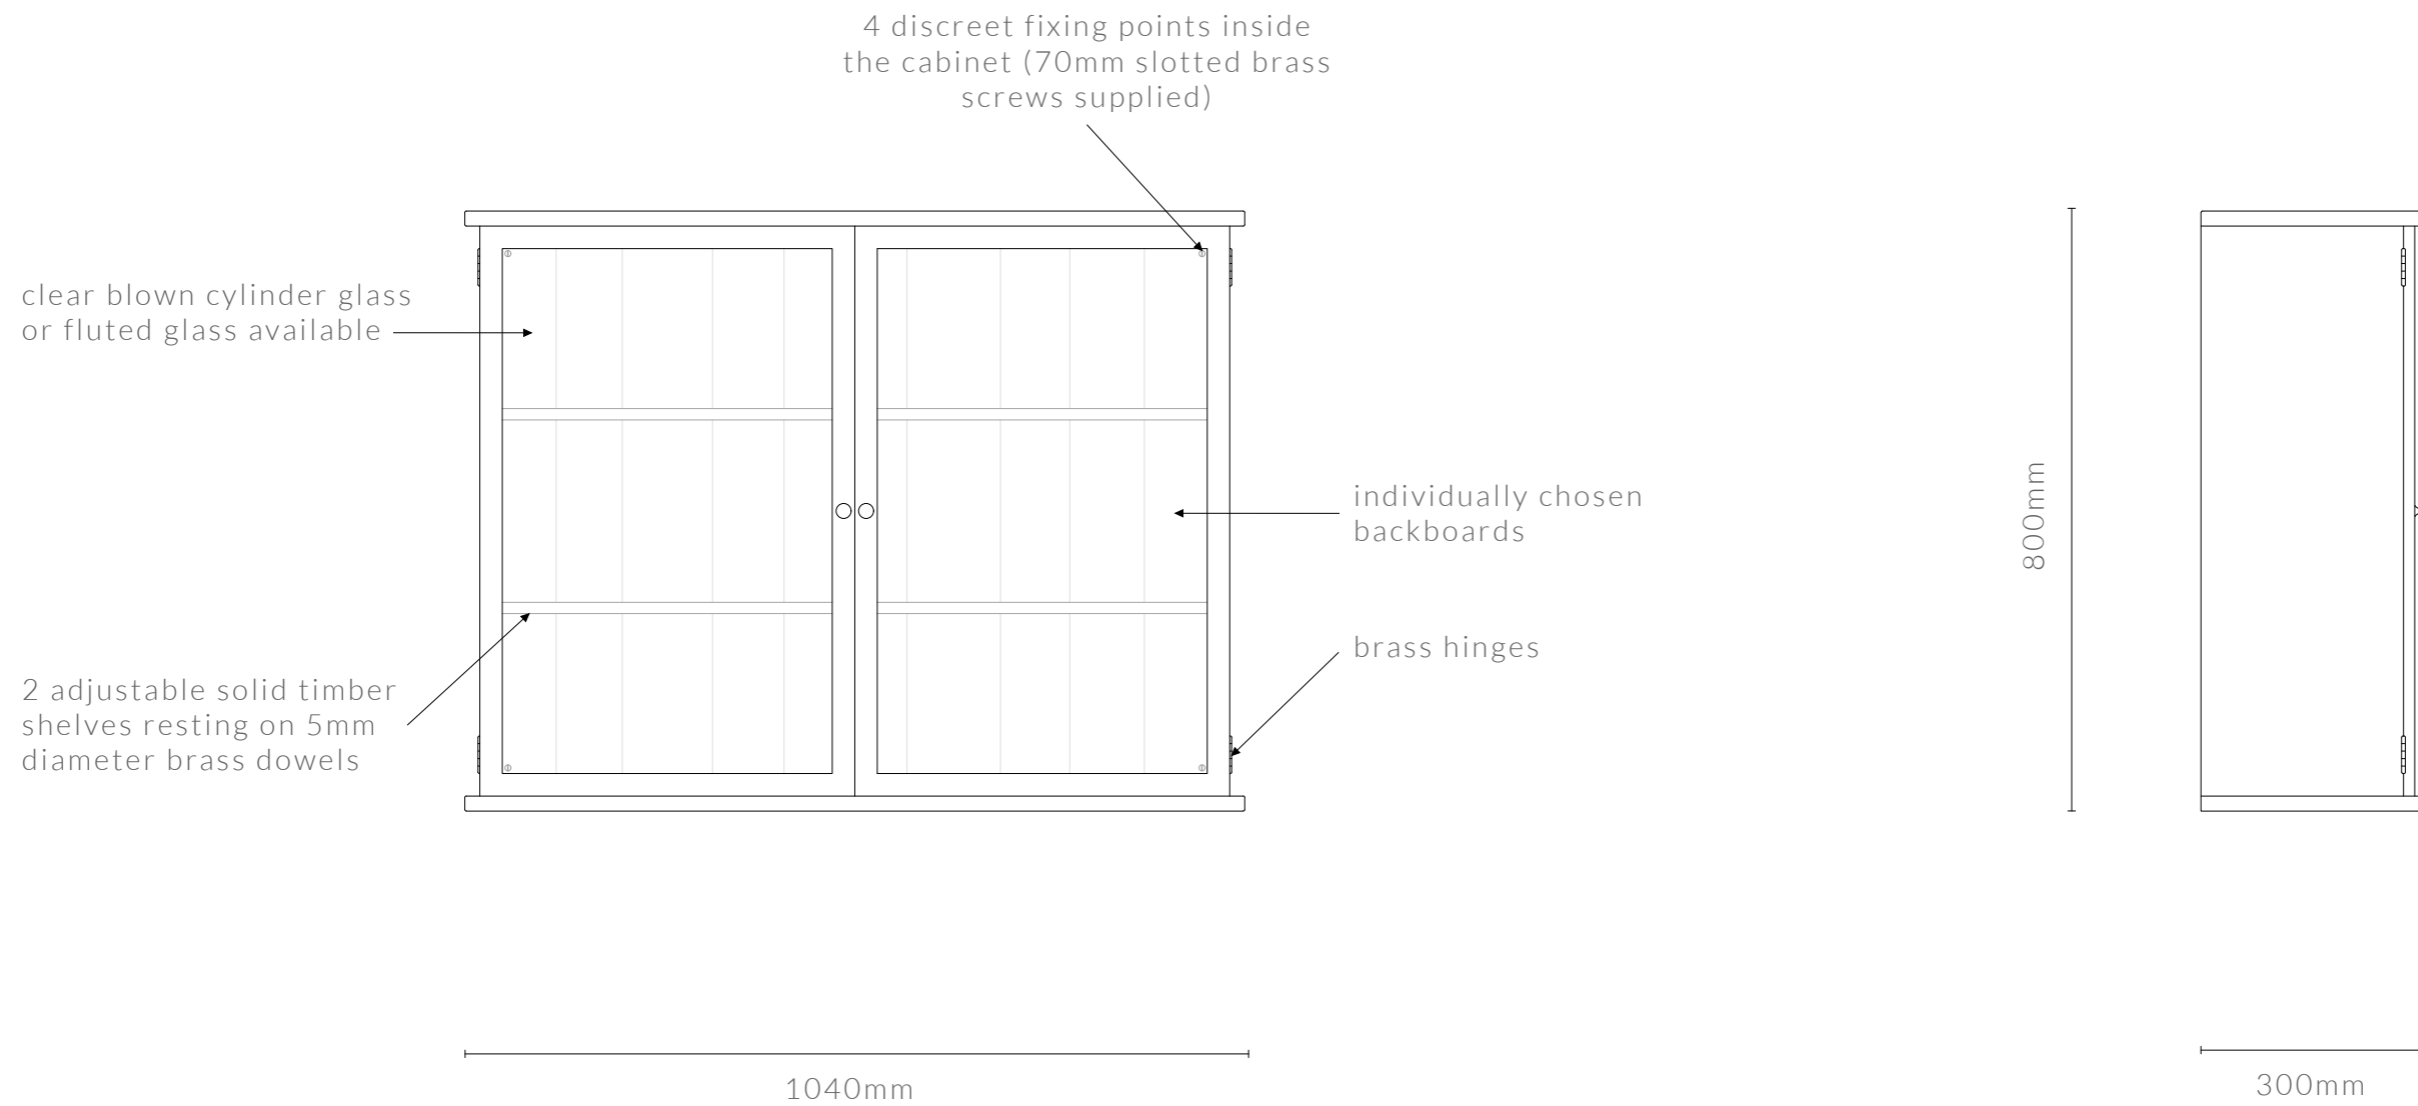

side view

KONAMI CABINET

WALL MOUNTED WITH HINGED DOORS

101 3/16" W x 11 13/16" D x 31 1/2" H

DIMENSIONS IN INCHES

front view

side view

KONAMI CABINET

WALL MOUNTED WITH HINGED DOORS

120 7/8" W x 11 13/16" D x 31 1/2" H

DIMENSIONS IN INCHES

front view

side view

KONAMI CABINET DIAGRAMS

WALL MOUNTED WITH HINGED DOORS (MM)

KONAMI CABINET

WALL MOUNTED WITH HINGED DOORS

1040mm W x 300mm D x 800mm H

DIMENSIONS IN MM

front view

side view

KONAMI CABINET

WALL MOUNTED WITH HINGED DOORS

1555mm W x 300mm D x 800mm H

WALL MOUNTED WITH HINGED DOORS

3070mm W x 300mm D x 800mm H

DIMENSIONS IN MM

front view

side view