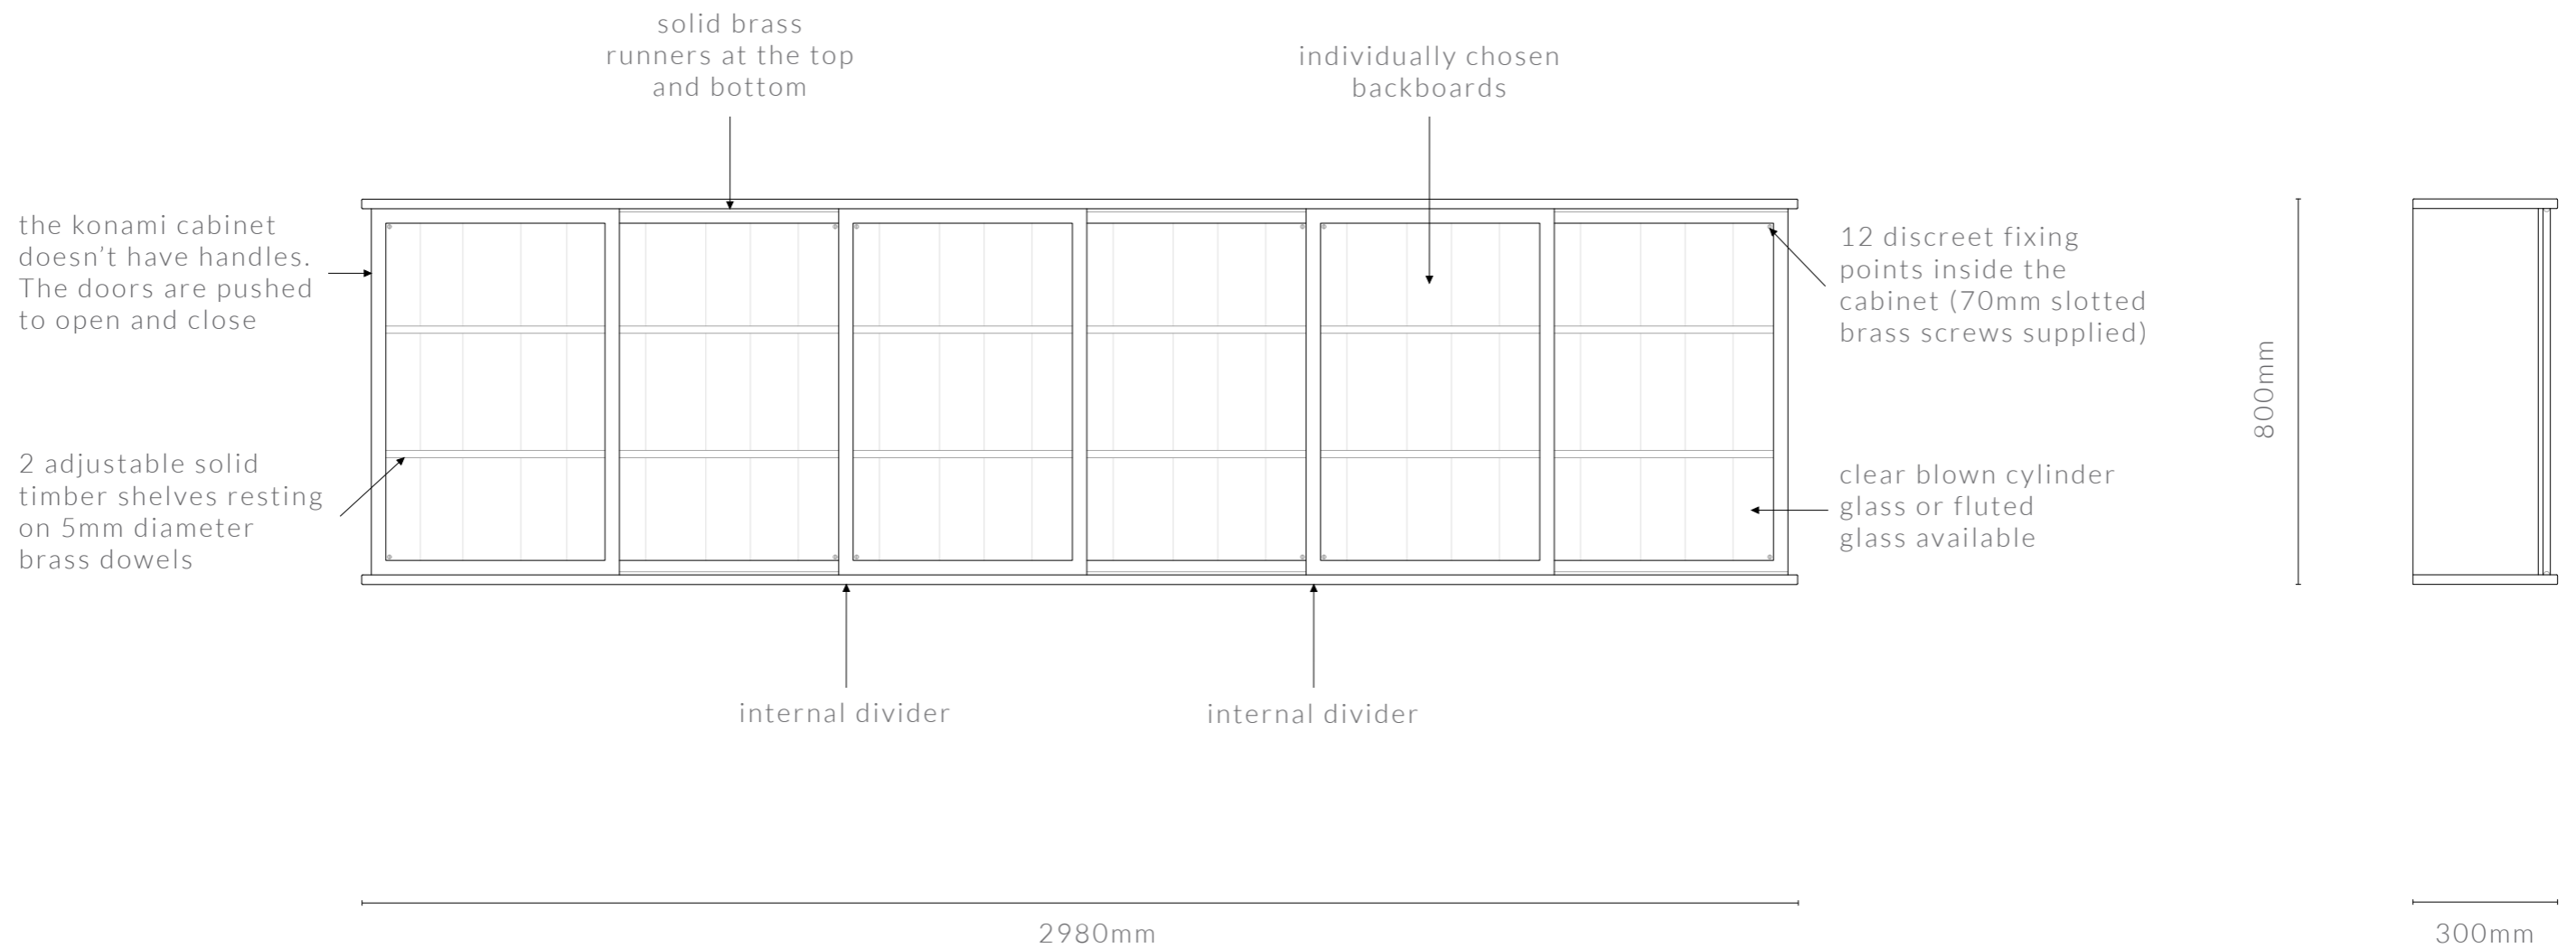

KONAMI CABINET DIAGRAMS

FLOOR STANDING WITH SLIDING DOORS (INCHES)

KONAMI CABINET

FLOOR STANDING WITH SLIDING DOORS (SINGLE CABINET)

40 15/16" W x 11 13/16" D x 33 7/8" H

DIMENSIONS IN INCHES

front view

side view

side view

KONAMI CABINET

WALL MOUNTED WITH SLIDING DOORS

2495mm W x 300mm D x 800mm H

DIMENSIONS IN MM

front view

side view

KONAMI CABINET

WALL MOUNTED WITH SLIDING DOORS

2980mm W x 300mm D x 800mm H

DIMENSIONS IN MM

front view

side view

KONAMI CABINET DIAGRAMS

WALL MOUNTED WITH HINGED DOORS (INCHES)

KONAMI CABINET

WALL MOUNTED WITH HINGED DOORS

3070mm W x 300mm D x 800mm H

DIMENSIONS IN MM

front view

side view