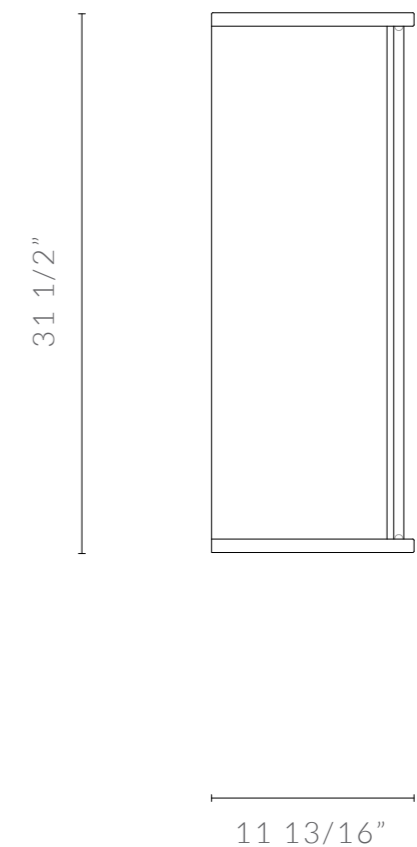

KONAMI CABINET

WALL MOUNTED WITH SLIDING DOORS

79 1/8" W x 11 13/16" D x 31 1/2" H

DIMENSIONS IN INCHES

front view

side view