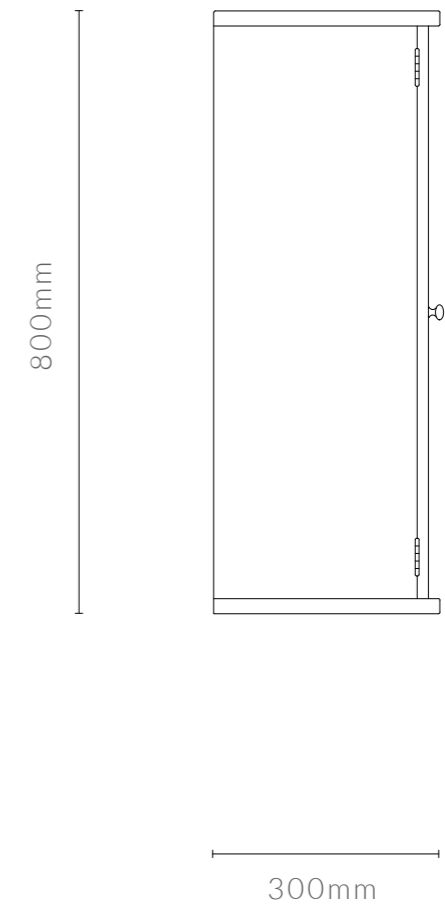

WALL MOUNTED WITH HINGED DOORS

120 7/8" W x 11 13/16" D x 31 1/2" H

DIMENSIONS IN INCHES

front view

side view

KONAMI CABINET DIAGRAMS

WALL MOUNTED WITH HINGED DOORS (MM)

KONAMI CABINET

WALL MOUNTED WITH HINGED DOORS

1040mm W x 300mm D x 800mm H

DIMENSIONS IN MM

front view

side view

KONAMI CABINET

WALL MOUNTED WITH HINGED DOORS

1555mm W x 300mm D x 800mm H

DIMENSIONS IN MM

front view

side view

KONAMI CABINET

WALL MOUNTED WITH HINGED DOORS

2055mm W x 300mm D x 800mm H

DIMENSIONS IN MM

front view

WALL MOUNTED WITH HINGED DOORS

3070mm W x 300mm D x 800mm H

DIMENSIONS IN MM

front view

side view