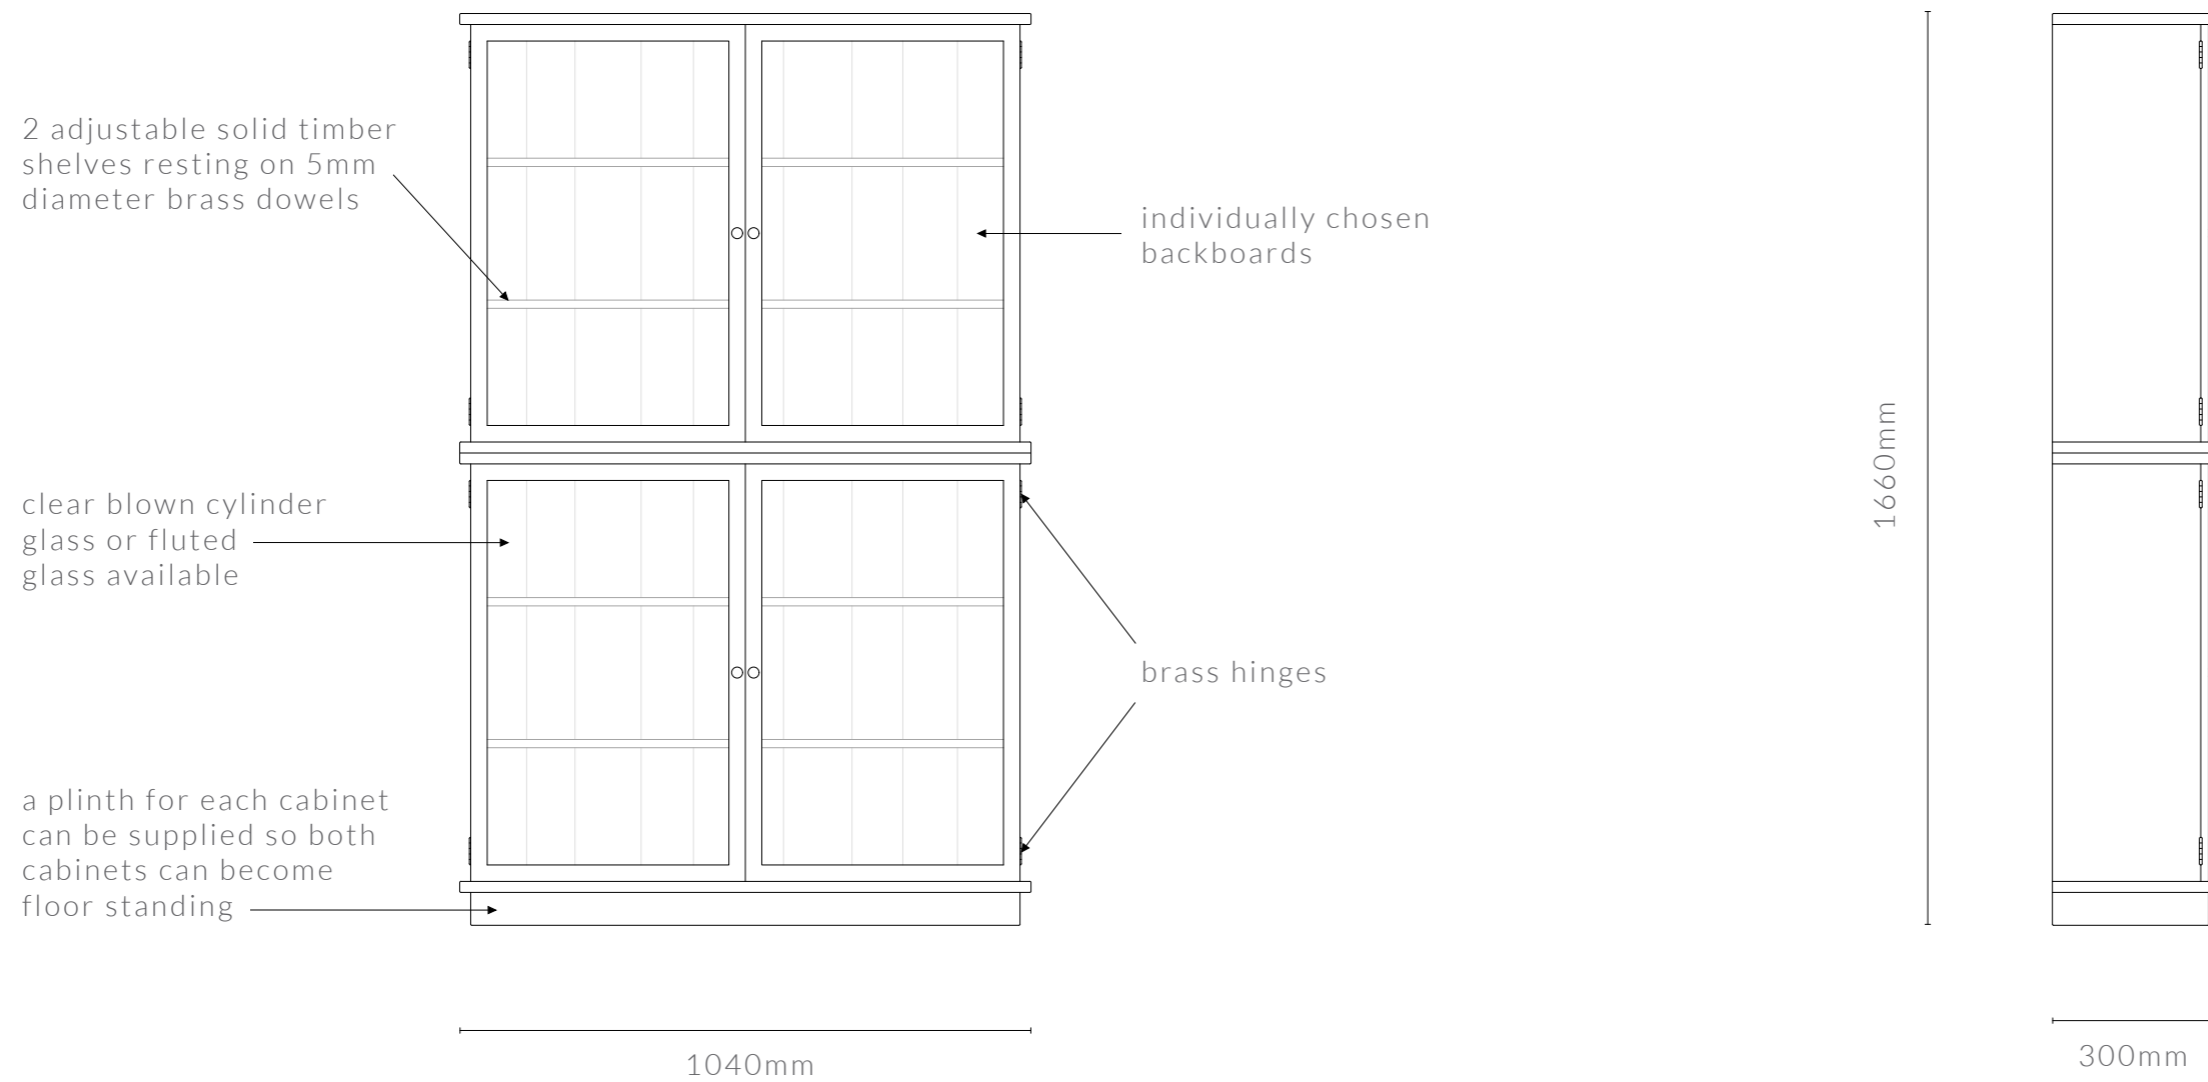

KONAMI CABINET

FLOOR STANDING WITH HINGED DOORS (2 CABINETS)

1040mm W x 300mm D x 1660mm H

DIMENSIONS IN MM

front view

side view