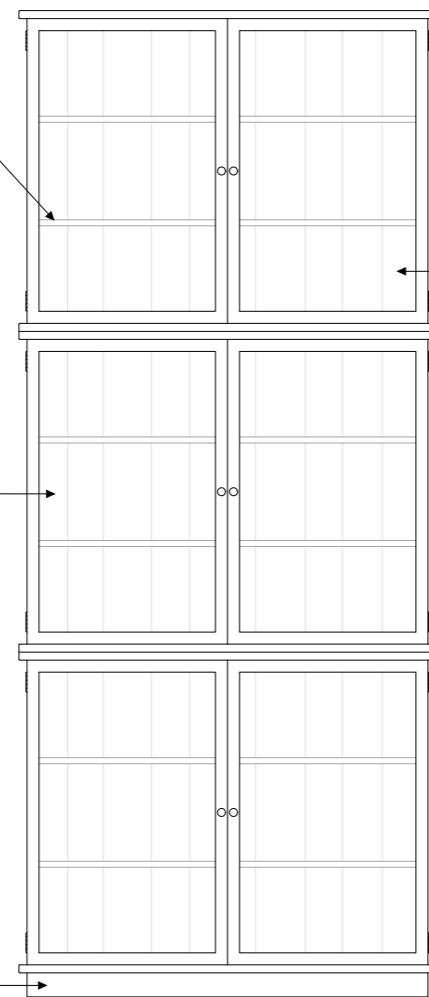

40 15/16" W x 11 13/16" D x 33 7/8" H

DIMENSIONS IN INCHES

front view

side view

2 adjustable solid timber shelves resting on 3/16" diameter brass dowels

individually chosen backboards

clear blown cylinder glass or fluted glass available

FLOOR STANDING WITH HINGED DOORS (SINGLE CABINET)

1040mm W x 300mm D x 860mm H

DIMENSIONS IN MM

front view

side view

2 adjustable solid timber shelves resting on 5mm diameter brass dowels

individually chosen backboards

front view

side view

KONAMI CABINET

FLOOR STANDING WITH HINGED DOORS (3 CABINETS)

1040mm W x 300mm D x 2460mm H

DIMENSIONS IN MM

front view

side view

2 adjustable solid timber shelves resting on 5mm diameter brass dowels

clear blown cylinder glass or fluted glass available

a plinth for each cabinet can be supplied so both cabinets can become floor standing