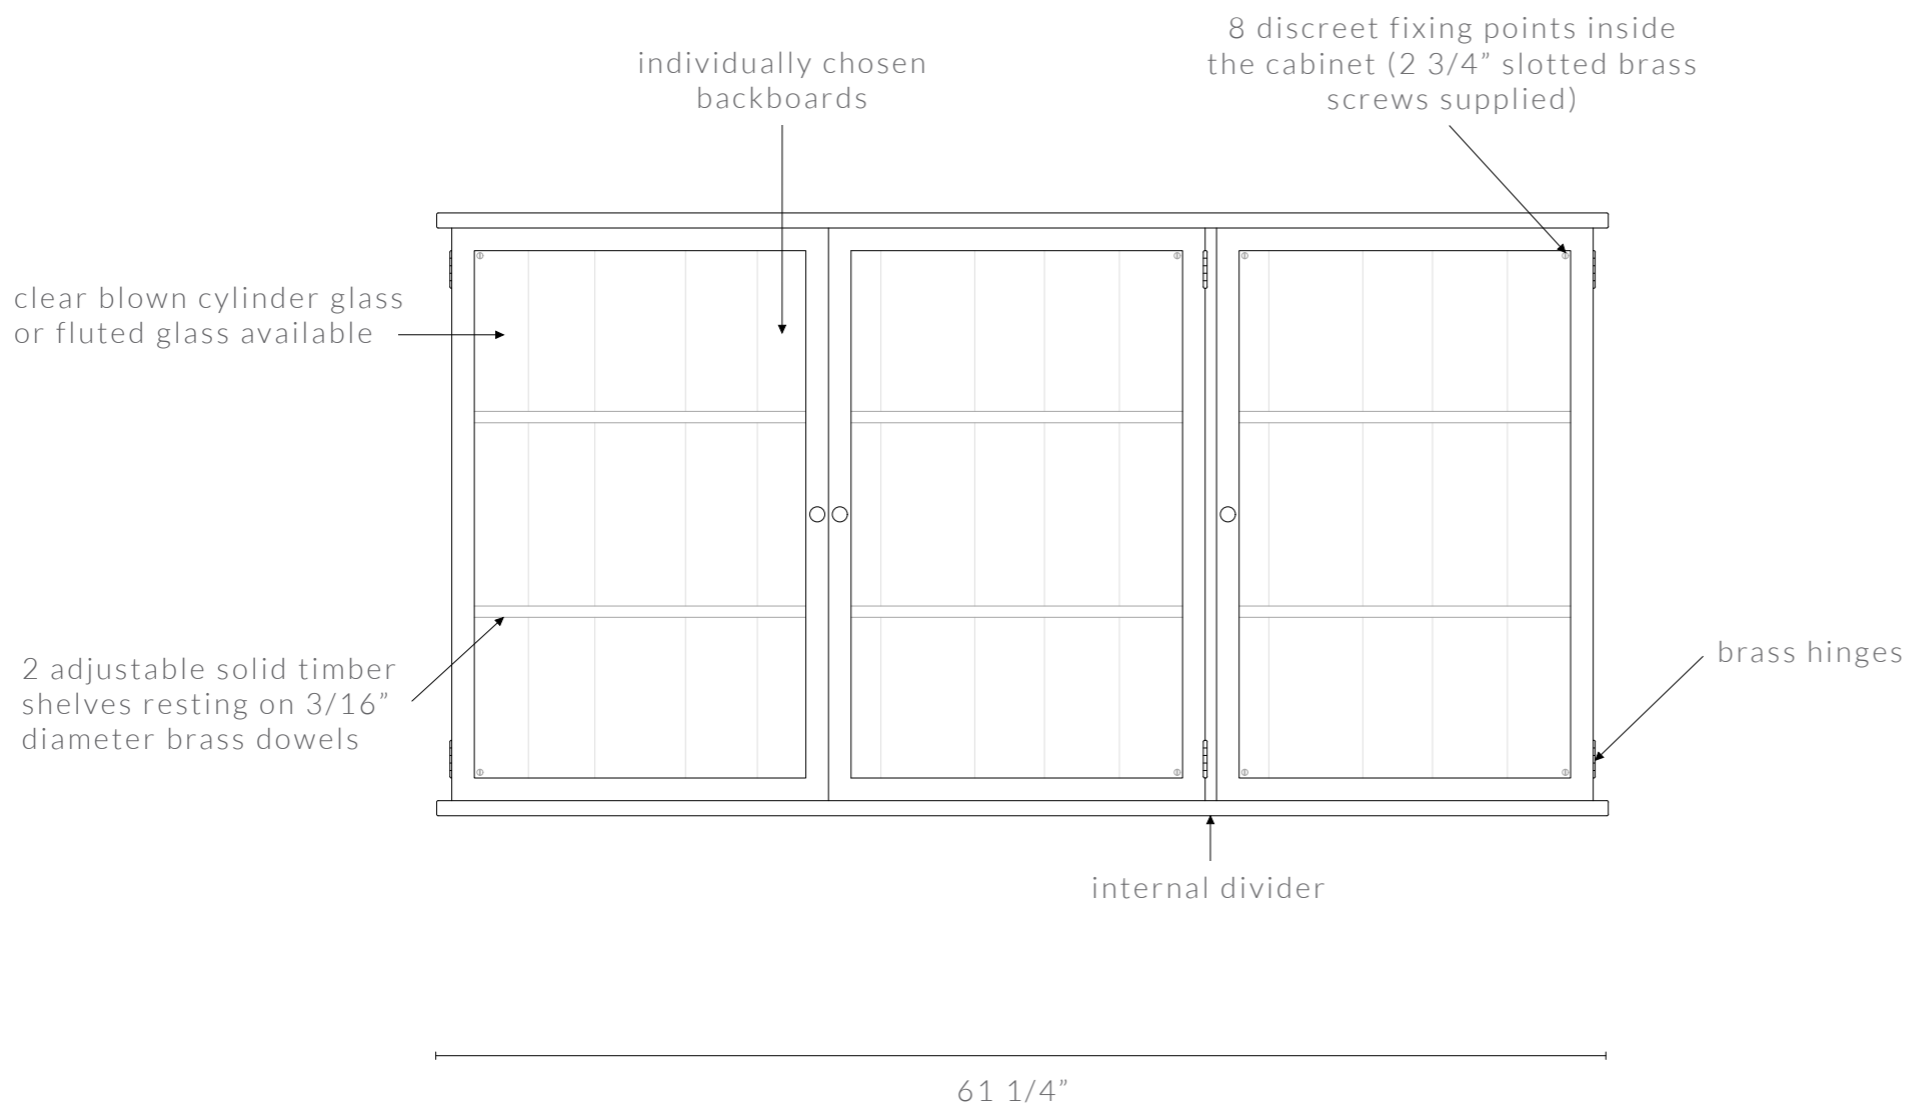

WALL MOUNTED WITH SLIDING DOORS

2980mm W x 300mm D x 800mm H

DIMENSIONS IN MM

front view

side view

KONAMI CABINET DIAGRAMS

WALL MOUNTED WITH HINGED DOORS (INCHES)

KONAMI CABINET

WALL MOUNTED WITH HINGED DOORS

40 15/16" W x 11 13/16" D x 31 1/2" H

DIMENSIONS IN INCHES

front view

side view

KONAMI CABINET

WALL MOUNTED WITH HINGED DOORS

61 1/4" W x 11 13/16" D x 31 1/2" H

DIMENSIONS IN INCHES

front view

side view

KONAMI CABINET

WALL MOUNTED WITH HINGED DOORS

80 7/8" W x 11 13/16" D x 31 1/2" H

DIMENSIONS IN INCHES

front view

WALL MOUNTED WITH HINGED DOORS

3070mm W x 300mm D x 800mm H

DIMENSIONS IN MM

front view

side view