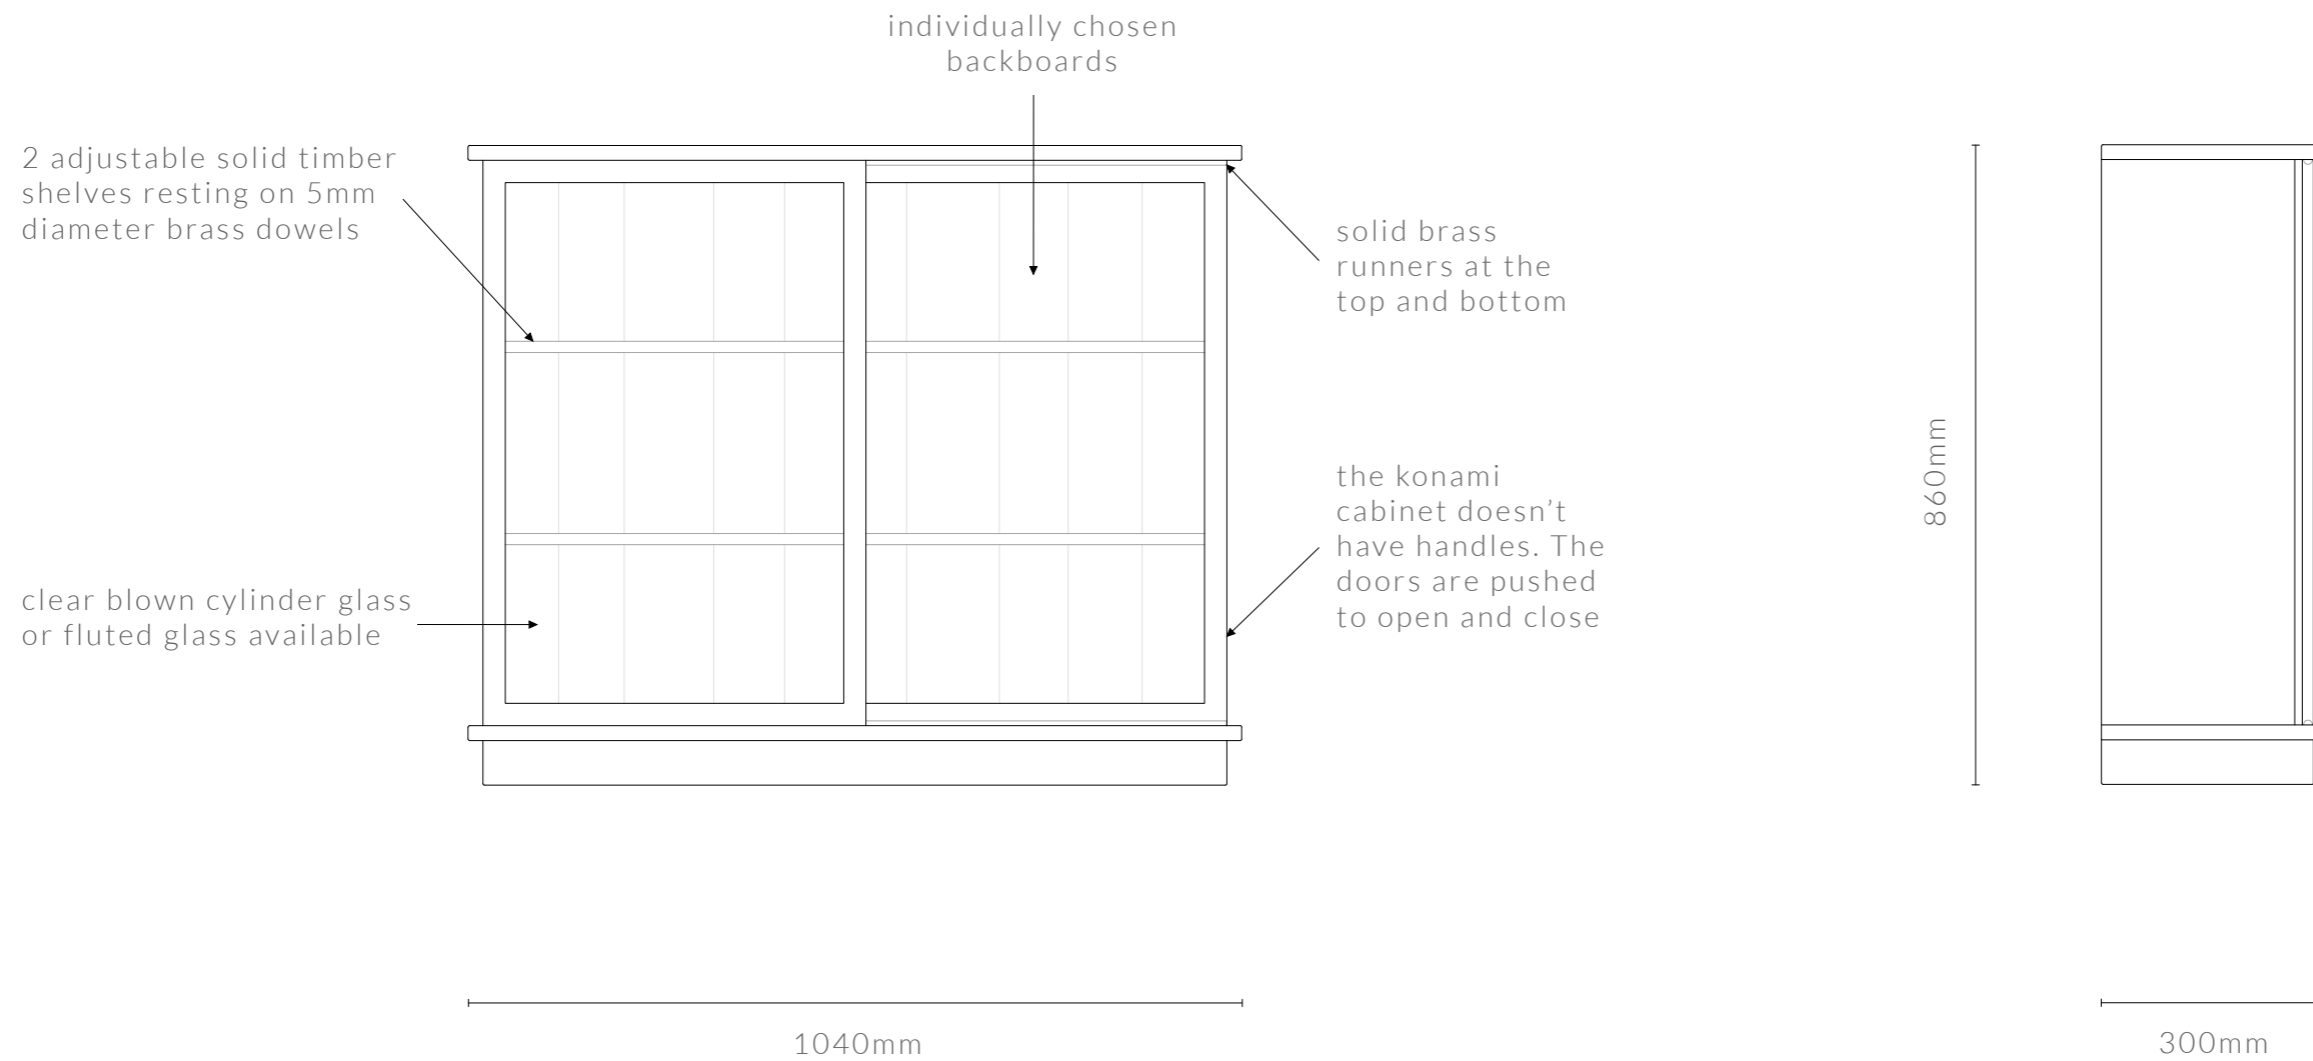

KONAMI CABINET DIAGRAMS

FLOOR STANDING WITH SLIDING DOORS (INCHES)

KONAMI CABINET

FLOOR STANDING WITH SLIDING DOORS (SINGLE CABINET)

40 15/16" W x 11 13/16" D x 33 7/8" H

DIMENSIONS IN INCHES

front view

side view

KONAMI CABINET

FLOOR STANDING WITH SLIDING DOORS (2 CABINETS)

40 15/16" W x 11 13/16" D x 65 3/8" H

DIMENSIONS IN INCHES

front view

side view

KONAMI CABINET

FLOOR STANDING WITH SLIDING DOORS (3 CABINETS)

40 15/16" W x 11 13/16" D x 96 7/8" H

DIMENSIONS IN INCHES

front view

side view

KONAMI CABINET DIAGRAMS

FLOOR STANDING WITH SLIDING DOORS (MM)

KONAMI CABINET

FLOOR STANDING WITH SLIDING DOORS (SINGLE CABINET)

1040mm W x 300mm D x 860mm H

DIMENSIONS IN MM

front view

side view

KONAMI CABINET

FLOOR STANDING WITH SLIDING DOORS (2 CABINETS)

1040mm W x 300mm D x 1660mm H

DIMENSIONS IN MM