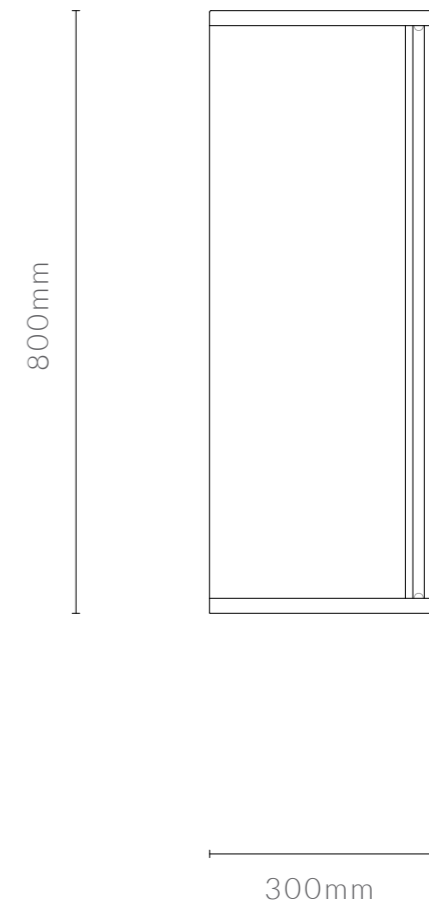

KONAMI CABINET

WALL MOUNTED WITH SLIDING DOORS

1525mm W x 300mm D x 800mm H

DIMENSIONS IN MM

side view