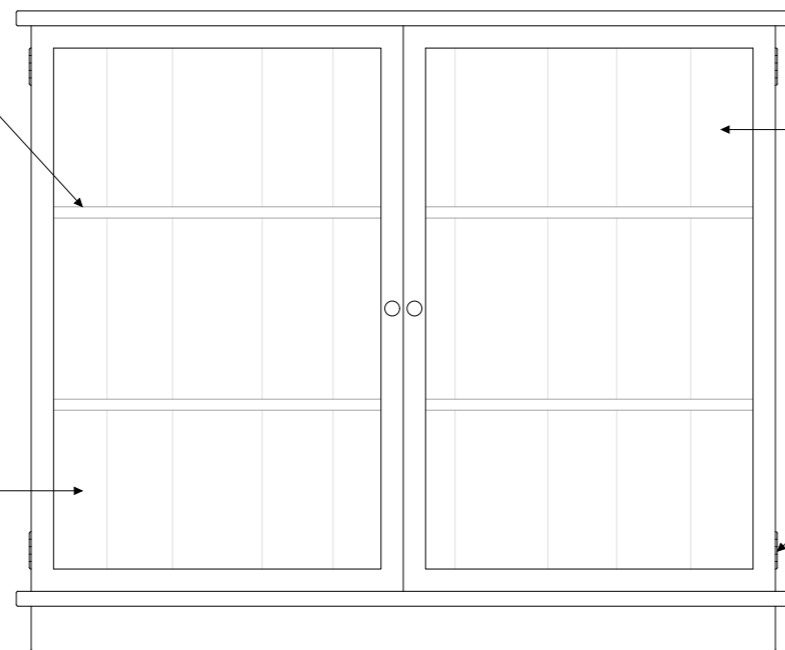

KONAMI CABINET

FLOOR STANDING WITH HINGED DOORS (SINGLE CABINET)

1040mm W x 300mm D x 860mm H

DIMENSIONS IN MM

front view

side view

2 adjustable solid timber shelves resting on 5mm diameter brass dowels

individually chosen backboards

clear blown cylinder glass or fluted glass available

brass hinges

1040mm

300mm

860mm