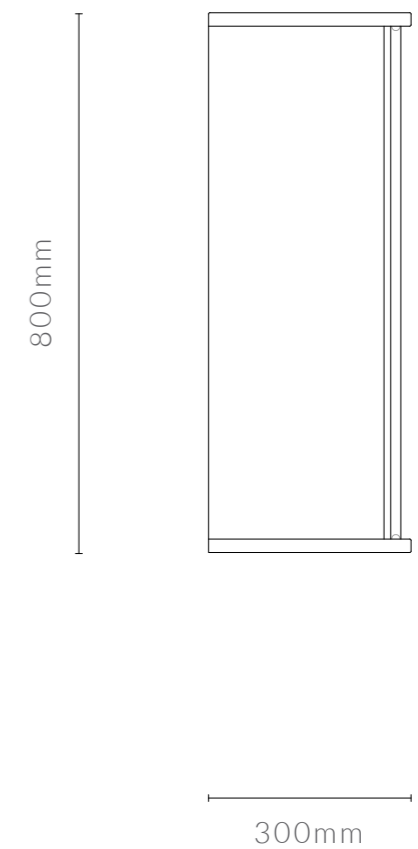

WALL MOUNTED WITH SLIDING DOORS

1040mm W x 300mm D x 800mm H

DIMENSIONS IN MM

front view

side view

KONAMI CABINET

WALL MOUNTED WITH SLIDING DOORS

1525mm W x 300mm D x 800mm H

DIMENSIONS IN MM

front view

side view

KONAMI CABINET

WALL MOUNTED WITH SLIDING DOORS

2010mm W x 300mm D x 800mm H

DIMENSIONS IN MM

front view

side view

KONAMI CABINET

WALL MOUNTED WITH SLIDING DOORS

2495mm W x 300mm D x 800mm H

DIMENSIONS IN MM

front view

side view

KONAMI CABINET

WALL MOUNTED WITH HINGED DOORS

3070mm W x 300mm D x 800mm H

DIMENSIONS IN MM

front view

side view