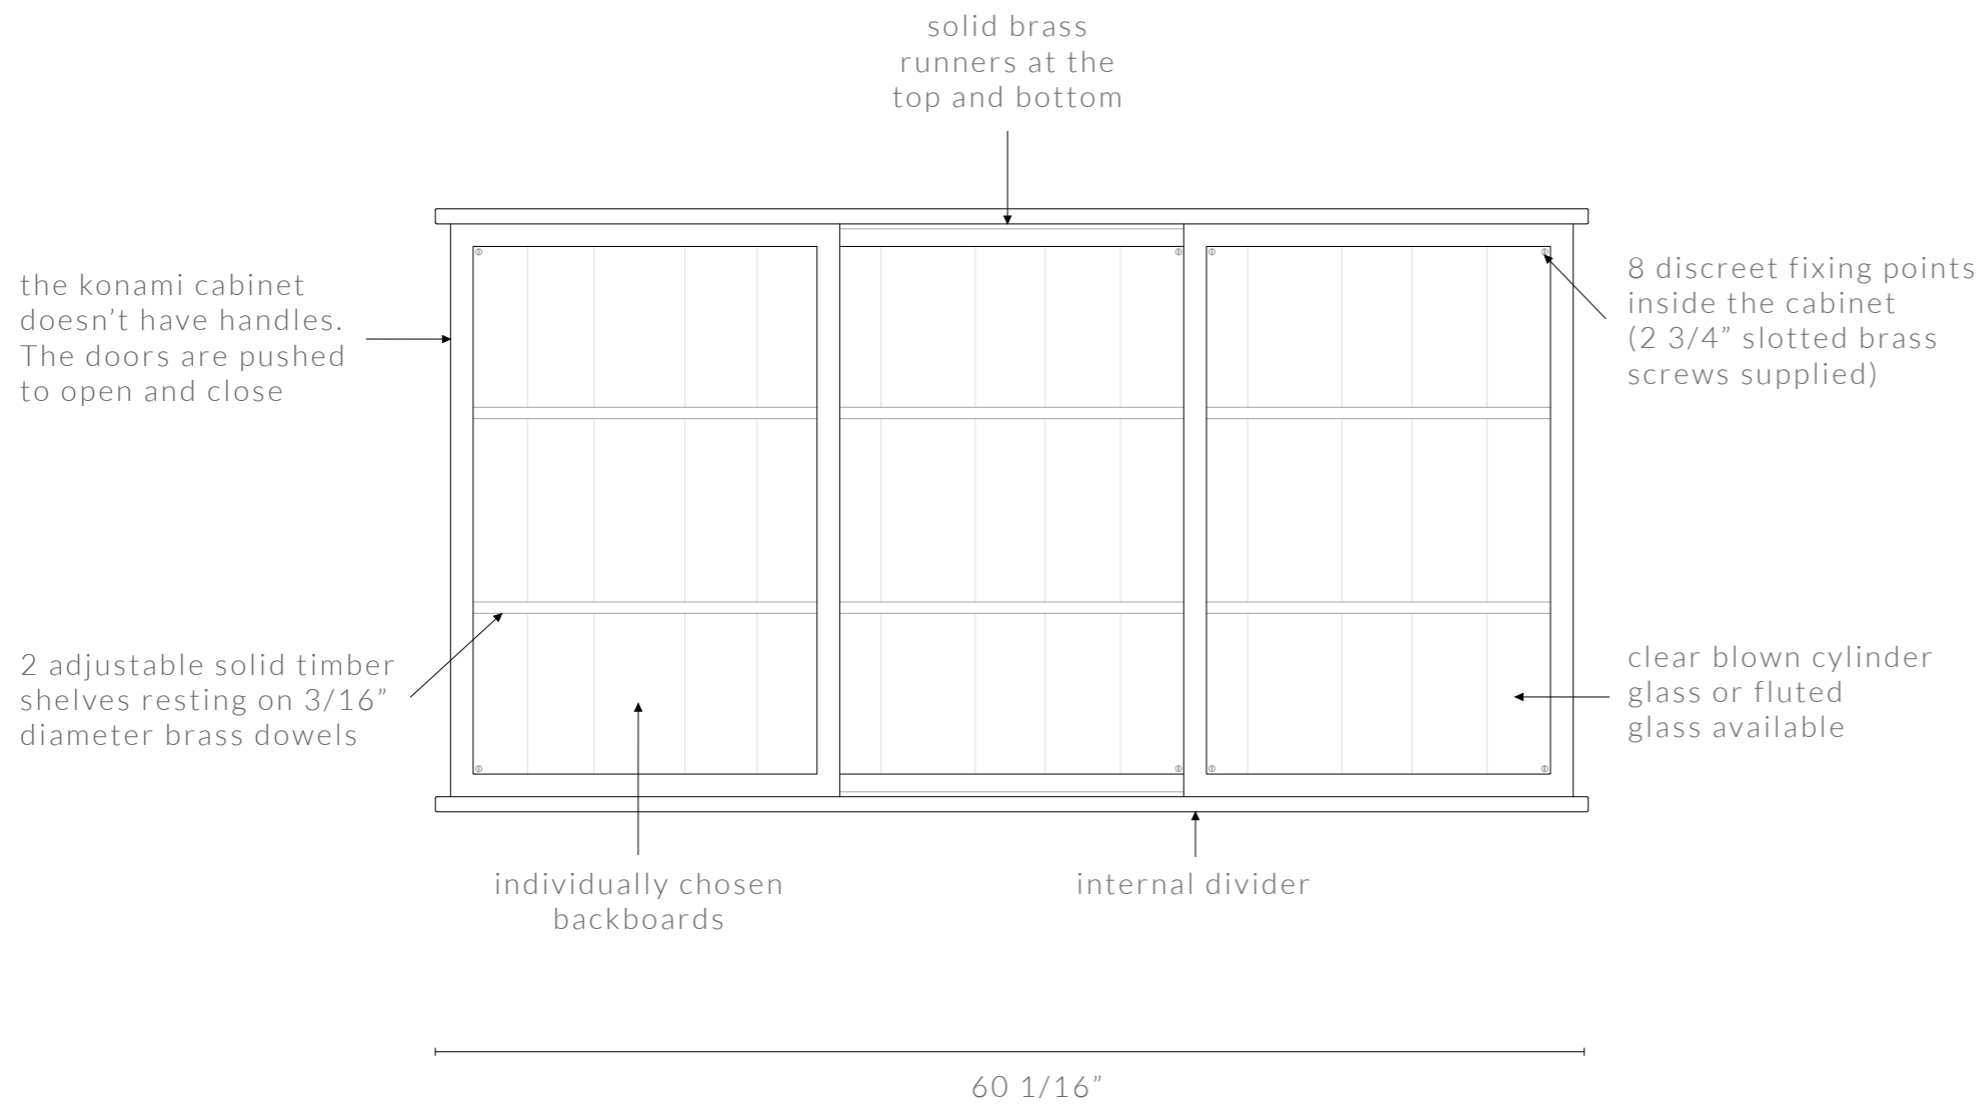

KONAMI CABINET

WALL MOUNTED WITH SLIDING DOORS

60 1/16" W x 11 13/16" D x 31 1/2" H

DIMENSIONS IN INCHES

front view