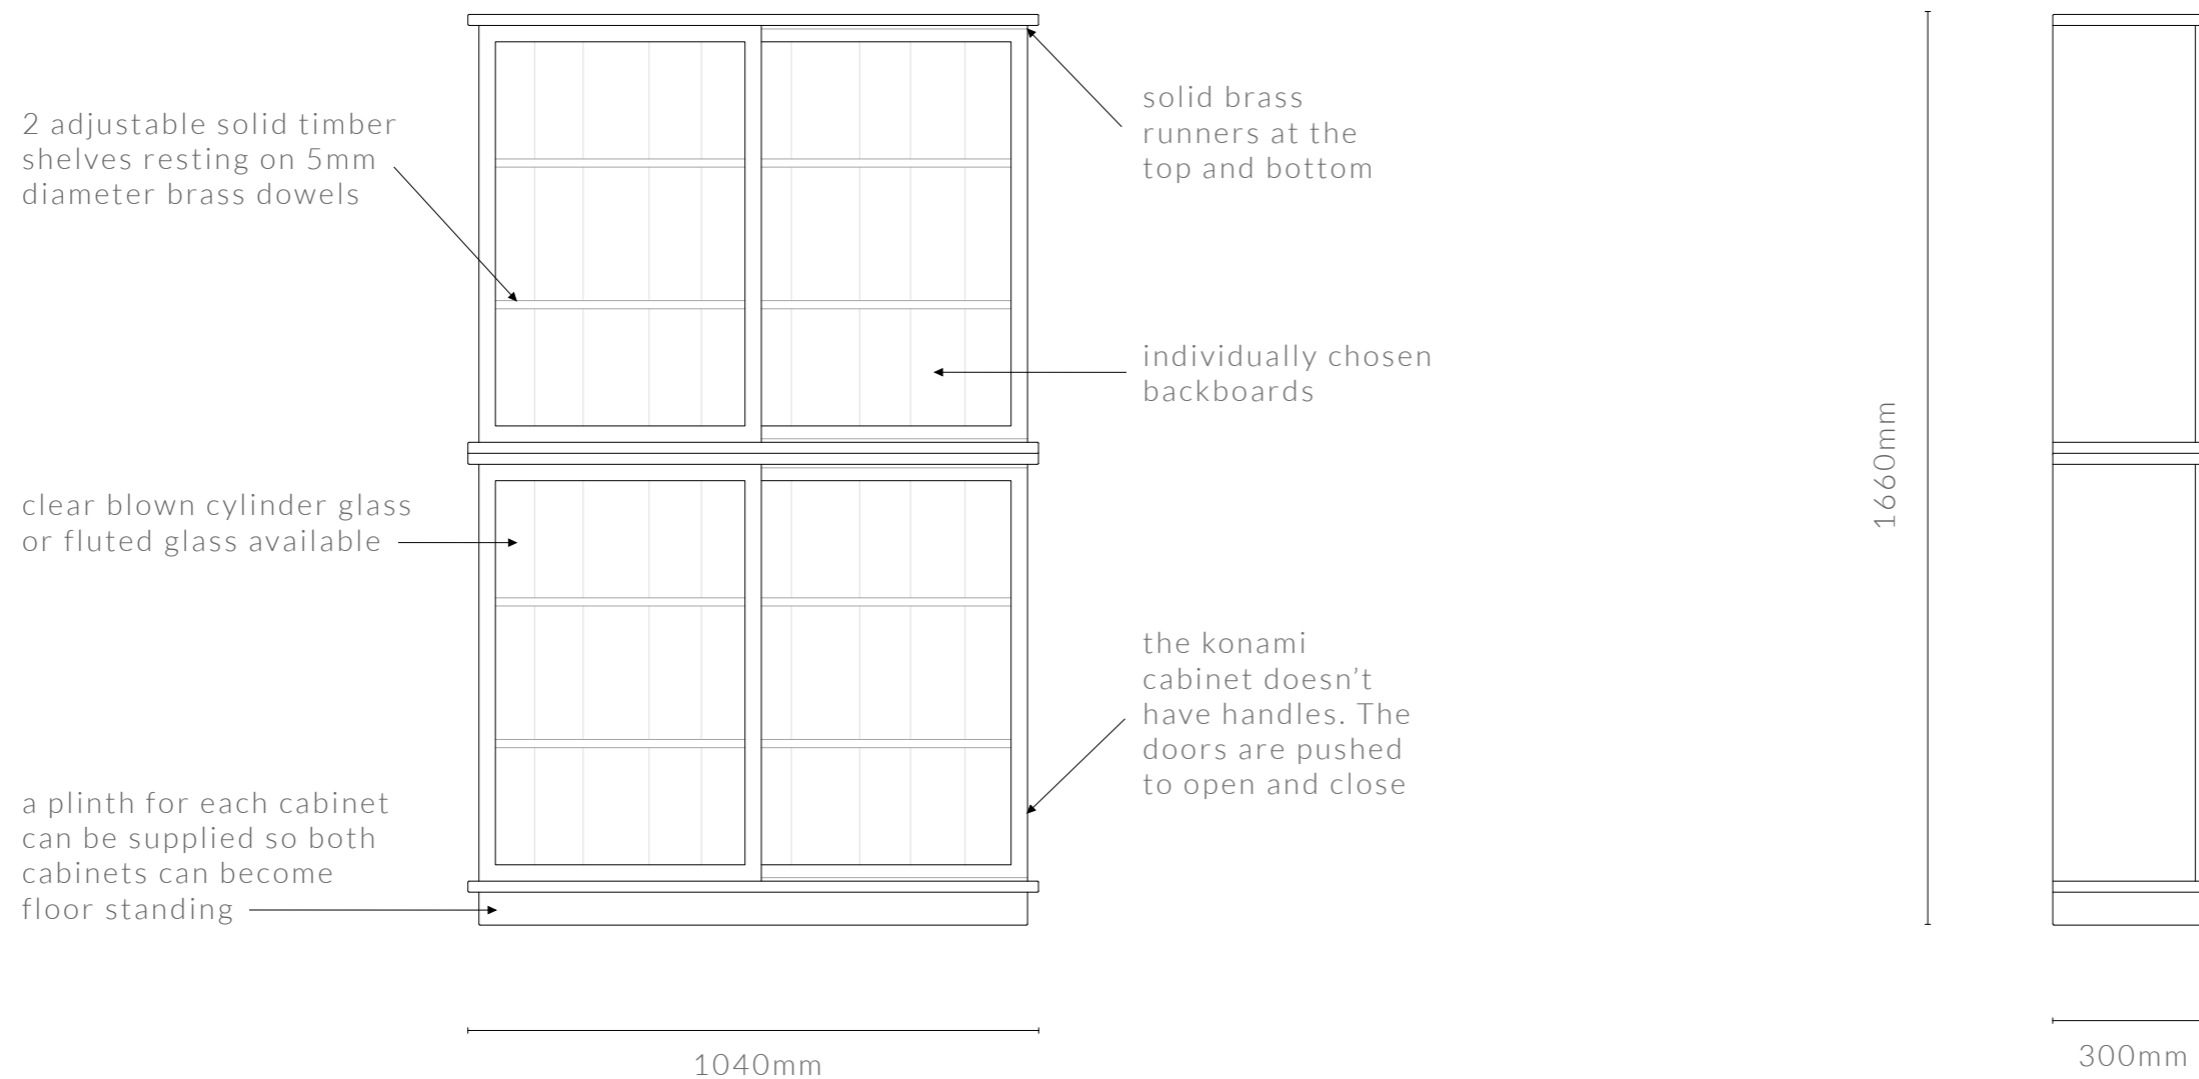

KONAMI CABINET

FLOOR STANDING WITH SLIDING DOORS (2 CABINETS)

1040mm W x 300mm D x 1660mm H

DIMENSIONS IN MM

front view

side view