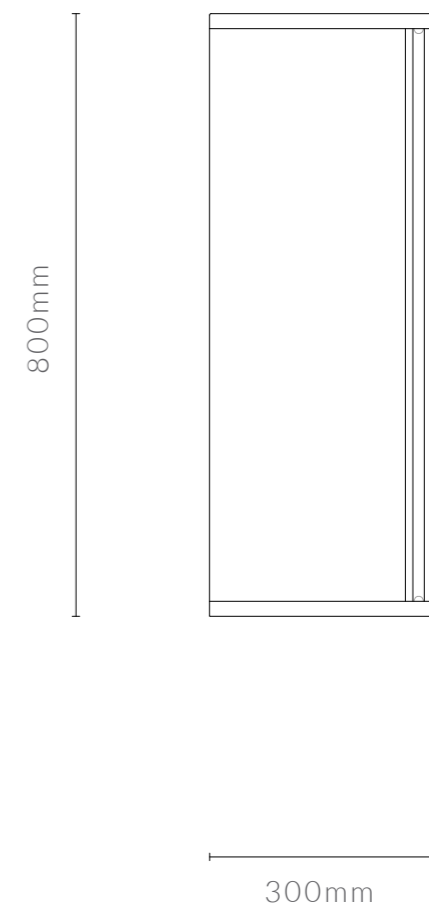

KONAMI CABINET

WALL MOUNTED WITH SLIDING DOORS

1525mm W x 300mm D x 800mm H

DIMENSIONS IN MM

side view