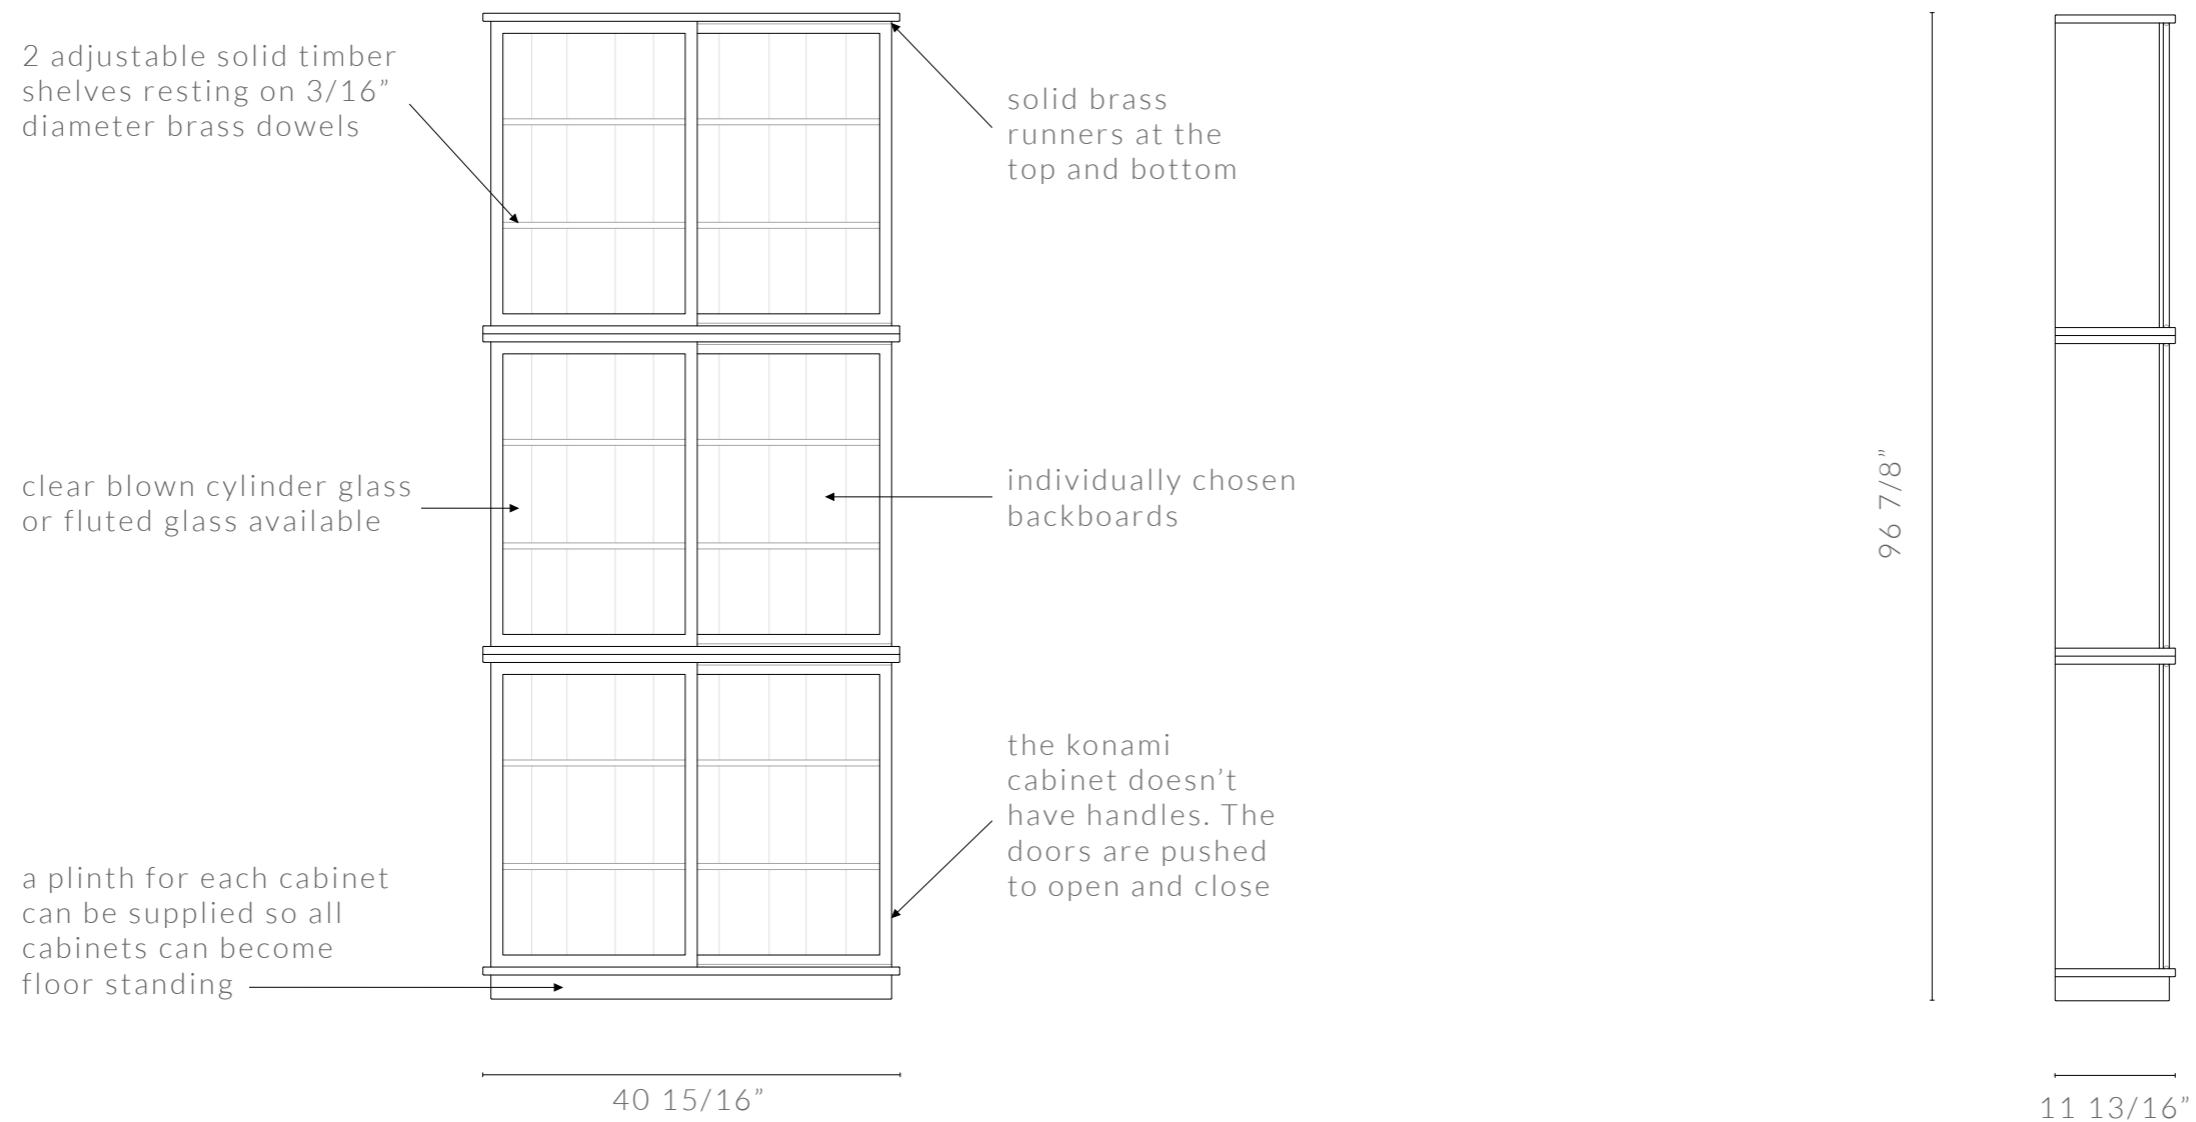

KONAMI CABINET DIAGRAMS

FLOOR STANDING WITH SLIDING DOORS (INCHES)

KONAMI CABINET

FLOOR STANDING WITH SLIDING DOORS (SINGLE CABINET)

40 15/16" W x 11 13/16" D x 33 7/8" H

DIMENSIONS IN INCHES

front view

side view

KONAMI CABINET

FLOOR STANDING WITH SLIDING DOORS (2 CABINETS)

40 15/16" W x 11 13/16" D x 65 3/8" H

DIMENSIONS IN INCHES

front view

side view

KONAMI CABINET

FLOOR STANDING WITH SLIDING DOORS (3 CABINETS)

40 15/16" W x 11 13/16" D x 96 7/8" H

DIMENSIONS IN INCHES

front view

side view

KONAMI CABINET DIAGRAMS

FLOOR STANDING WITH SLIDING DOORS (MM)

KONAMI CABINET

FLOOR STANDING WITH SLIDING DOORS (SINGLE CABINET)

1040mm W x 300mm D x 860mm H

DIMENSIONS IN MM

front view

side view

KONAMI CABINET

FLOOR STANDING WITH SLIDING DOORS (2 CABINETS)

1040mm W x 300mm D x 1660mm H

DIMENSIONS IN MM