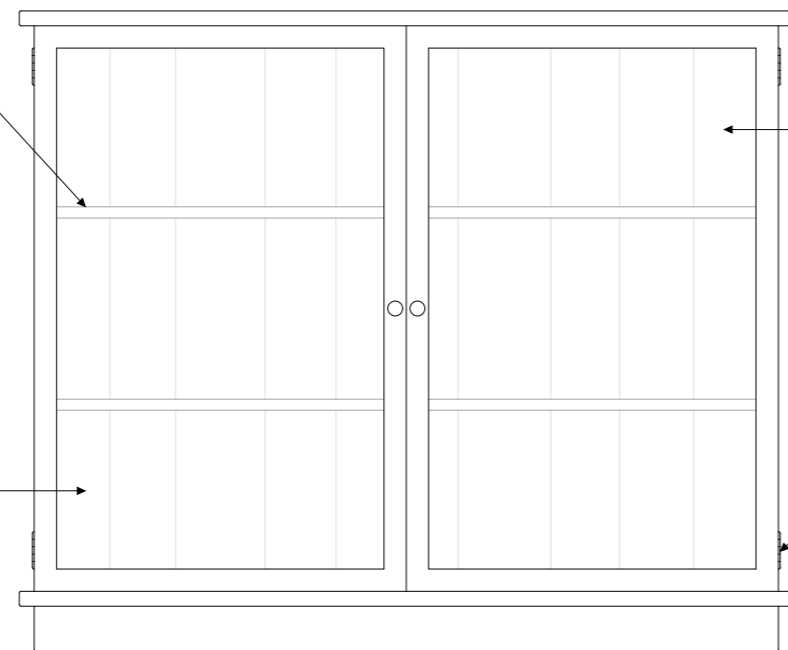

KONAMI CABINET

FLOOR STANDING WITH HINGED DOORS (SINGLE CABINET)

1040mm W x 300mm D x 860mm H

DIMENSIONS IN MM

front view

side view

2 adjustable solid timber shelves resting on 5mm diameter brass dowels

individually chosen backboards

clear blown cylinder glass or fluted glass available

brass hinges

1040mm

300mm