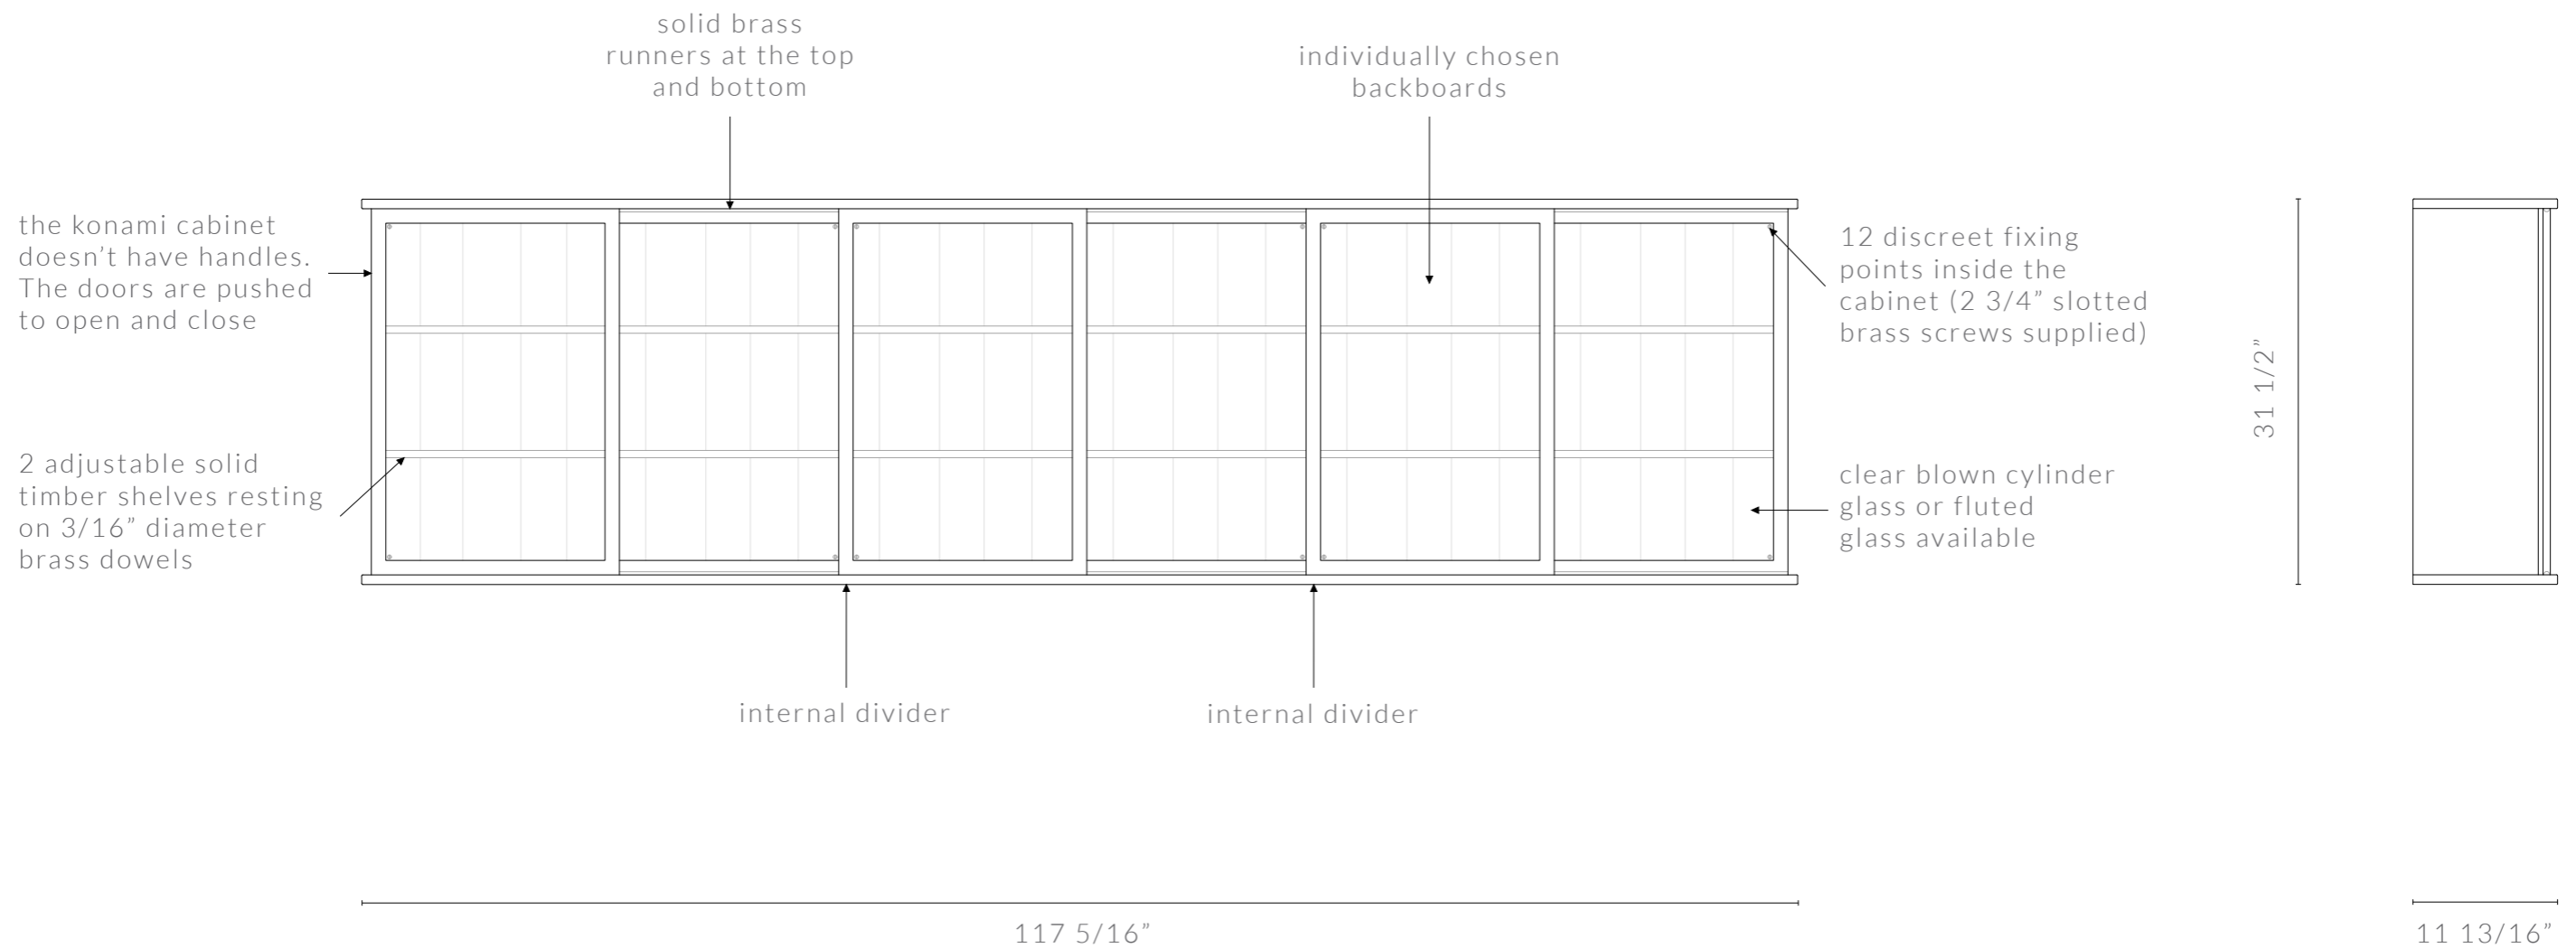

KONAMI CABINET

WALL MOUNTED WITH SLIDING DOORS

117 5/16" W x 11 13/16" D x 31 1/2" H

DIMENSIONS IN INCHES

front view

side view