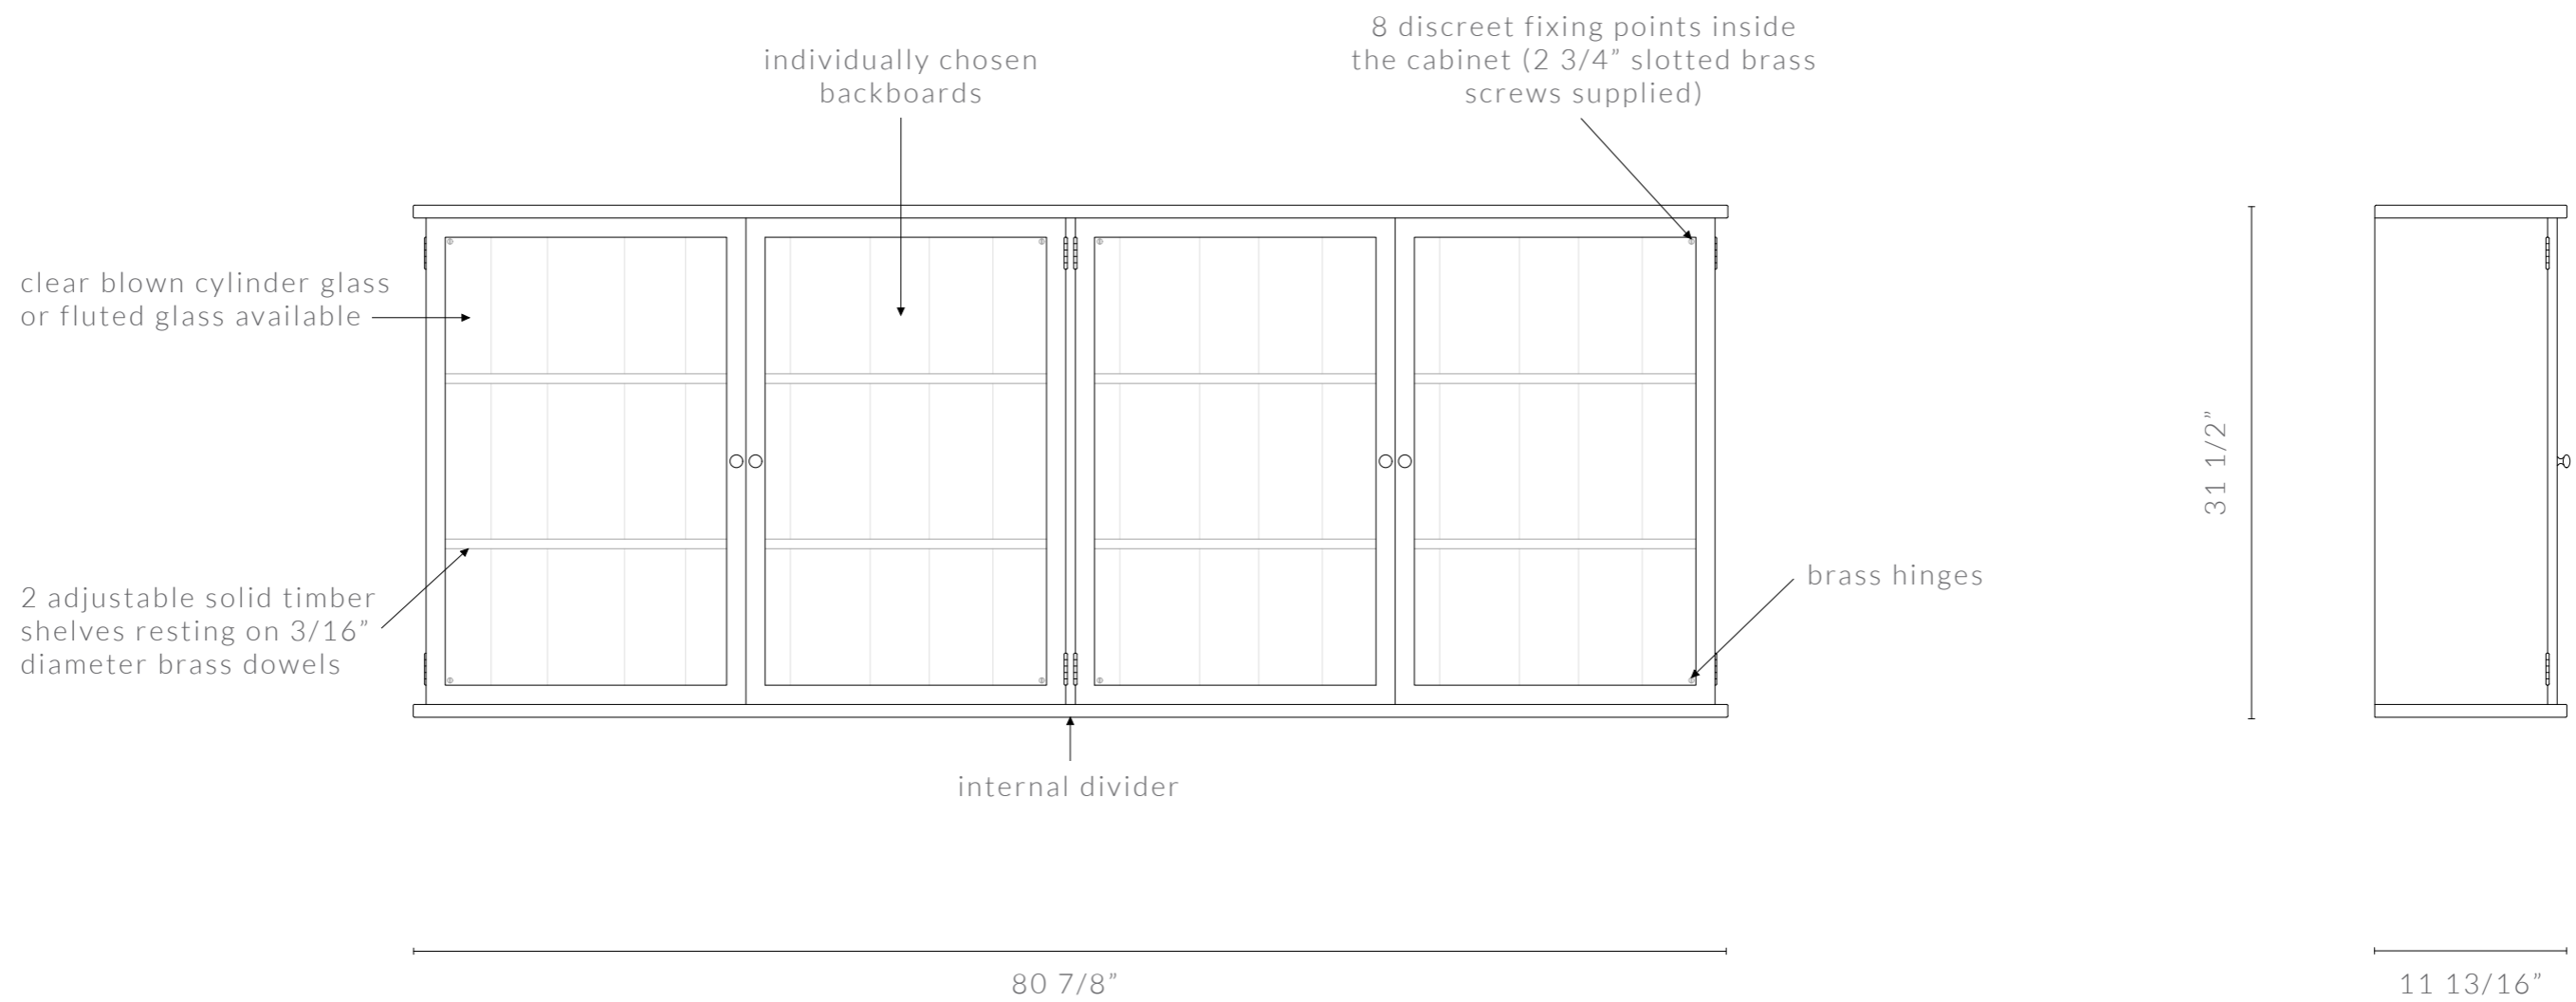

DIMENSIONS IN INCHES

front view

side view

KONAMI CABINET

WALL MOUNTED WITH HINGED DOORS

80 7/8" W x 11 13/16" D x 31 1/2" H

DIMENSIONS IN INCHES

front view

side view

KONAMI CABINET

WALL MOUNTED WITH HINGED DOORS

101 3/16" W x 11 13/16" D x 31 1/2" H

DIMENSIONS IN INCHES

front view

side view

KONAMI CABINET

WALL MOUNTED WITH HINGED DOORS

3070mm W x 300mm D x 800mm H

DIMENSIONS IN MM

front view

side view