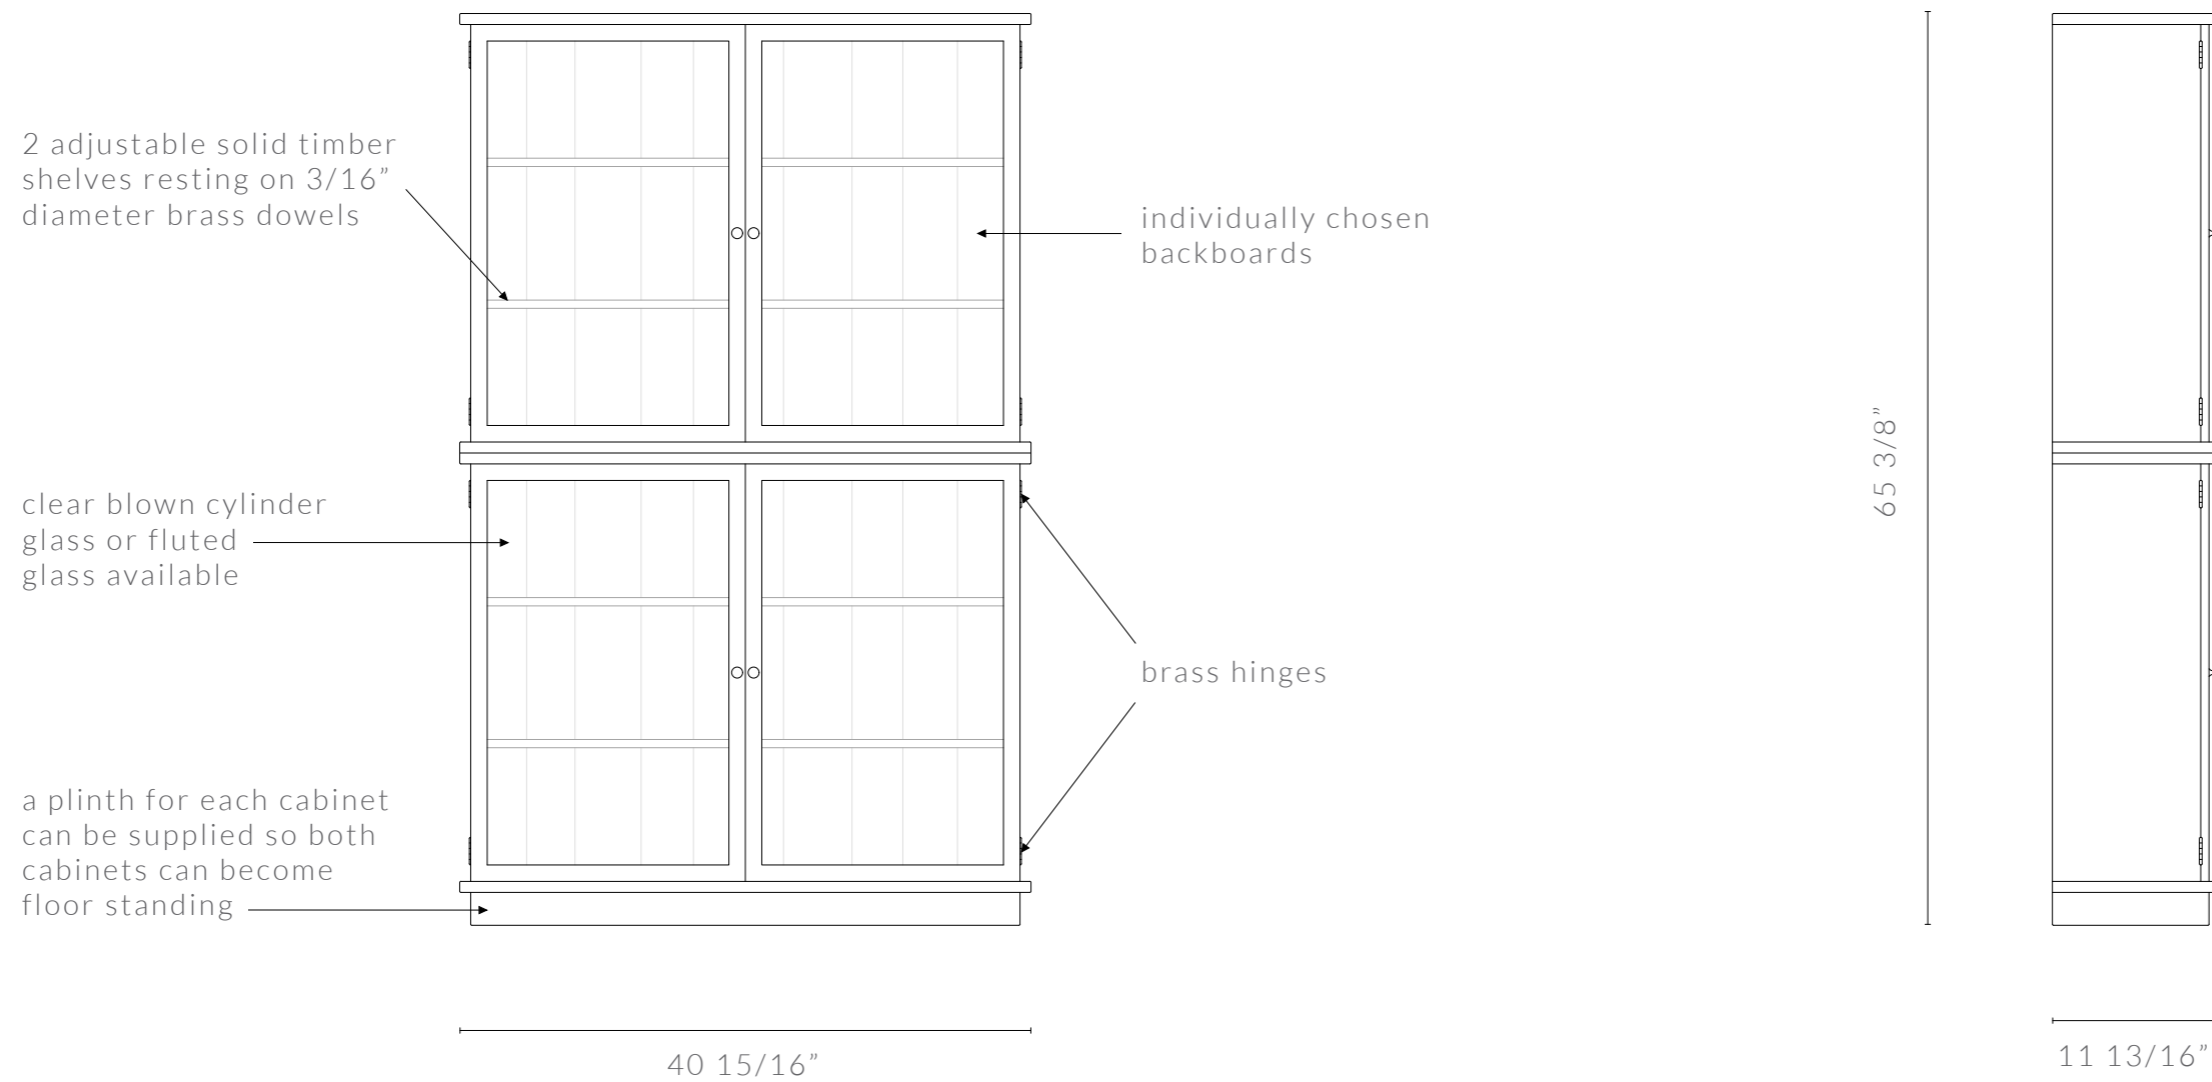

KONAMI CABINET

FLOOR STANDING WITH HINGED DOORS (2 CABINETS)

40 15/16" W x 11 13/16" D x 65 3/8" H

DIMENSIONS IN INCHES

front view

side view