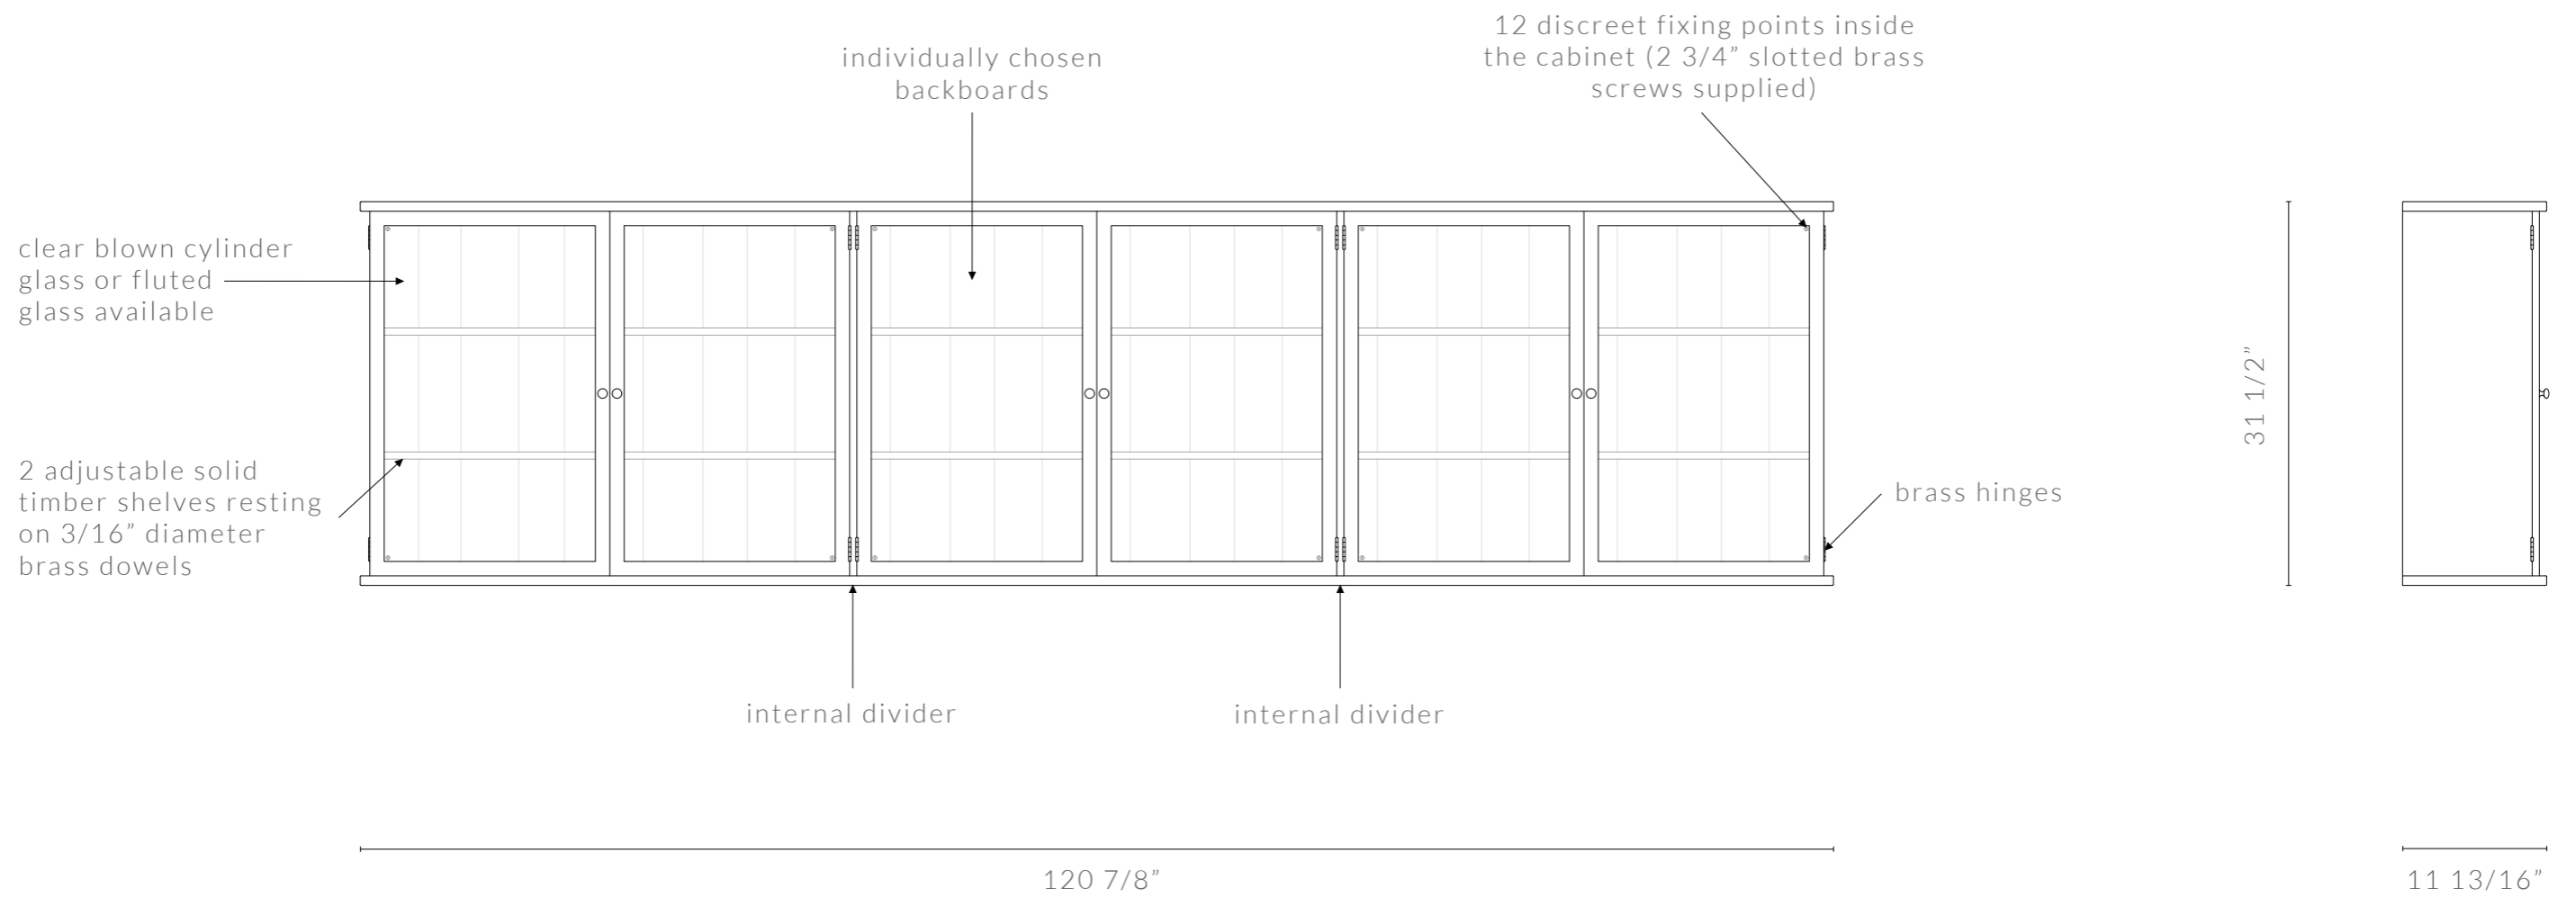

KONAMI CABINET

WALL MOUNTED WITH HINGED DOORS

120 7/8" W x 11 13/16" D x 31 1/2" H

DIMENSIONS IN INCHES

front view

side view