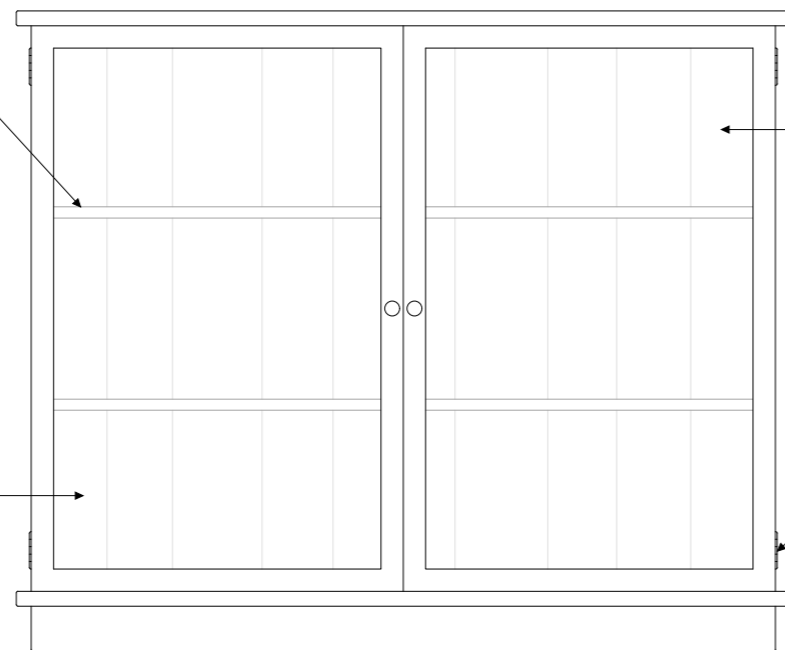

KONAMI CABINET

FLOOR STANDING WITH HINGED DOORS (SINGLE CABINET)

40 15/16" W x 11 13/16" D x 33 7/8" H

DIMENSIONS IN INCHES

front view

side view

2 adjustable solid timber shelves resting on 3/16" diameter brass dowels

individually chosen backboards

clear blown cylinder glass or fluted glass available

brass hinges