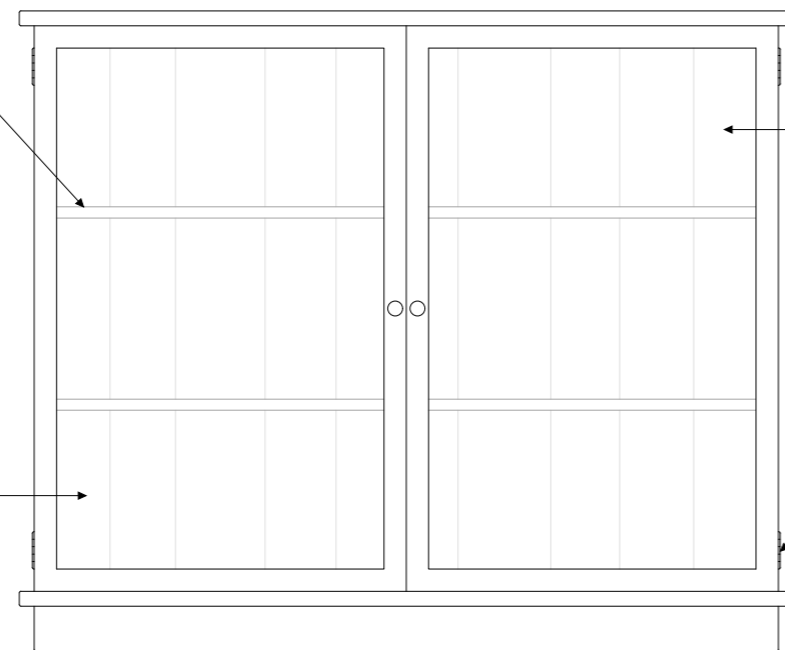

KONAMI CABINET

FLOOR STANDING WITH HINGED DOORS (SINGLE CABINET)

40 15/16" W x 11 13/16" D x 33 7/8" H

DIMENSIONS IN INCHES

front view

side view

2 adjustable solid timber shelves resting on 3/16" diameter brass dowels

individually chosen backboards

clear blown cylinder glass or fluted glass available

brass hinges