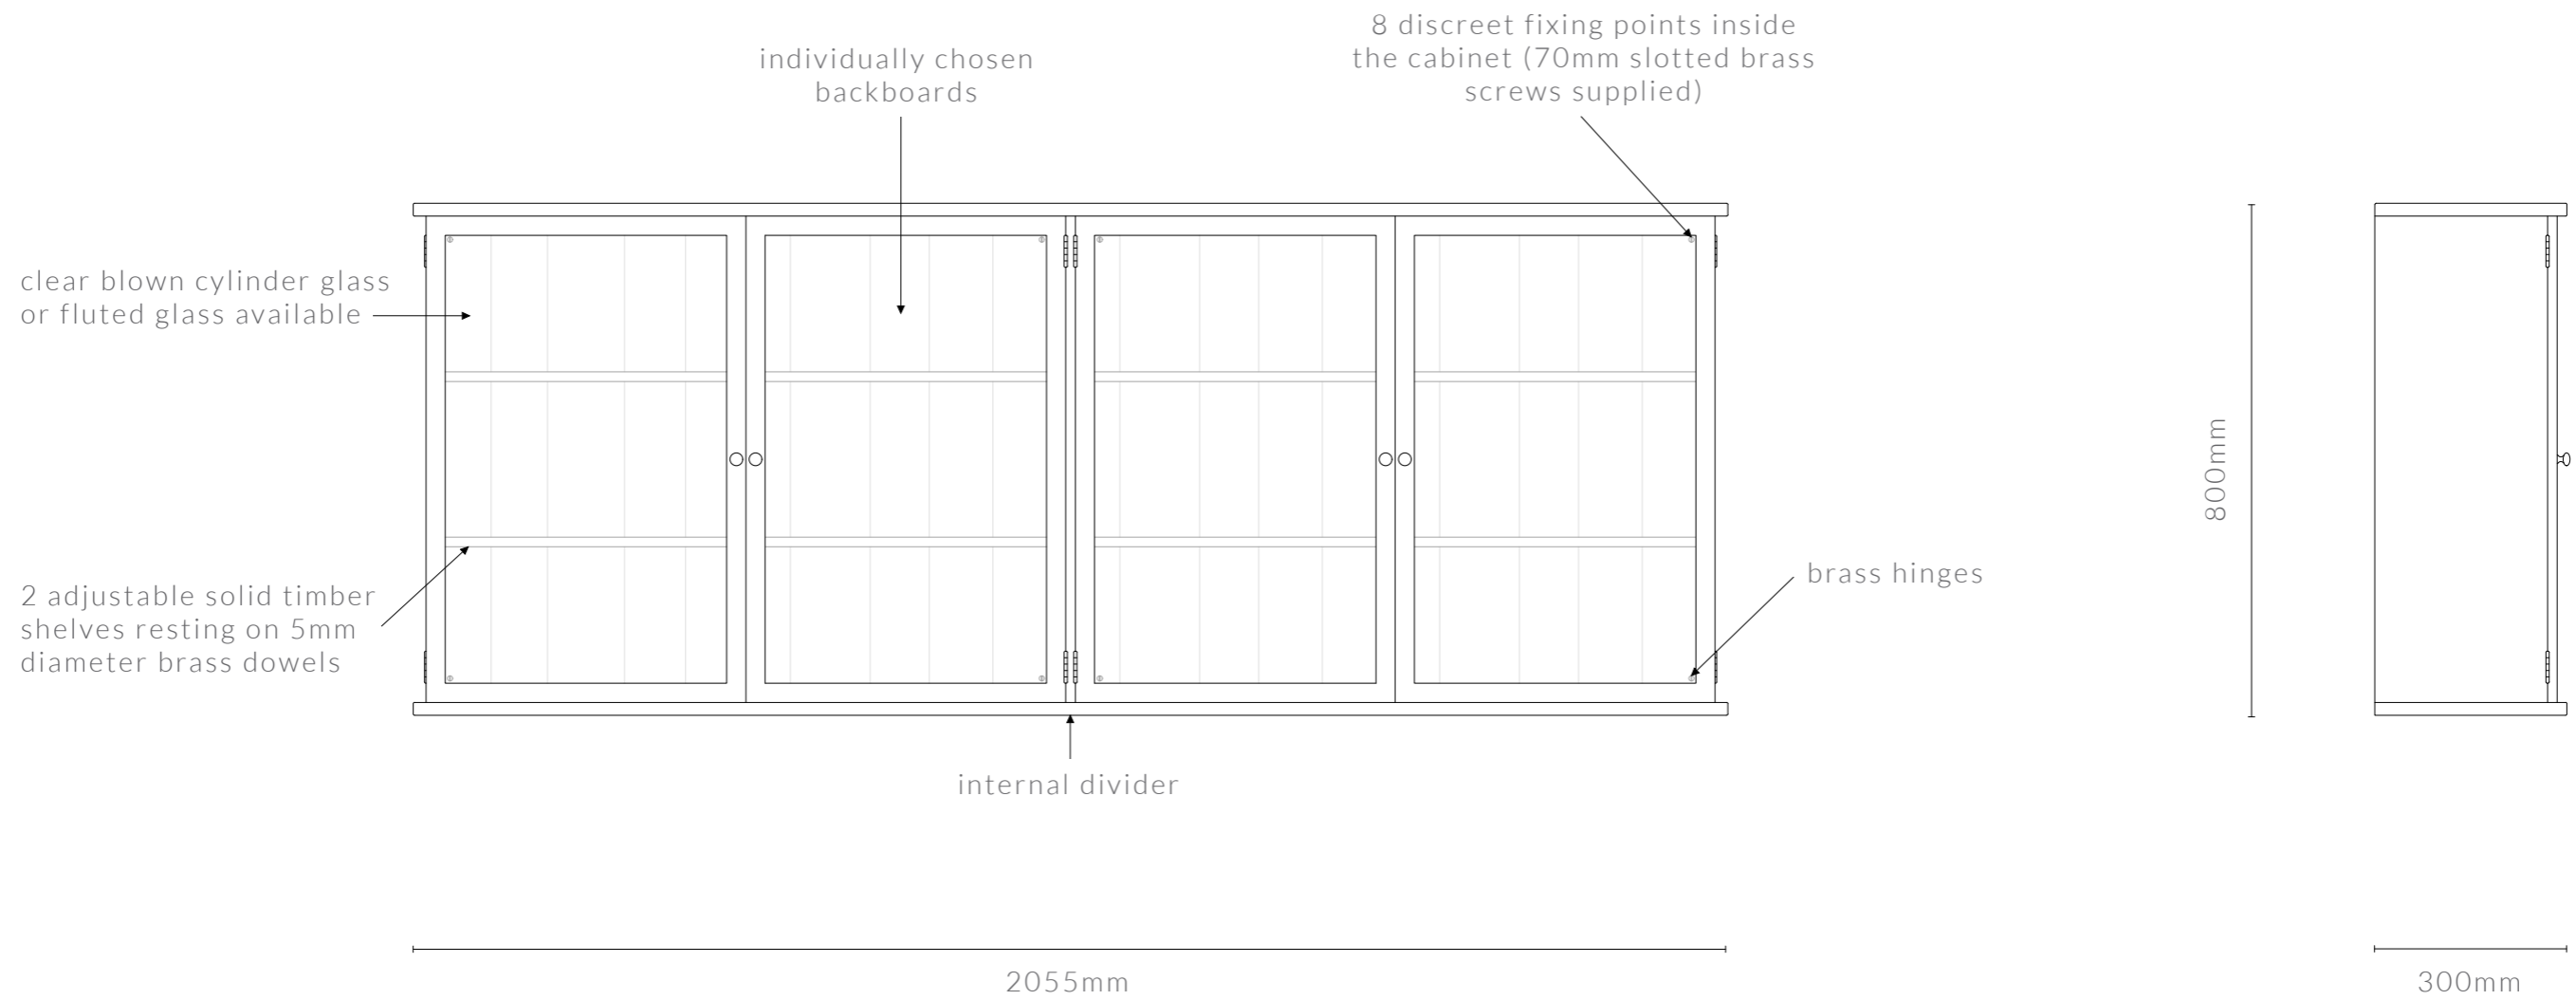

WALL MOUNTED WITH HINGED DOORS

1040mm W x 300mm D x 800mm H

DIMENSIONS IN MM

front view

side view

KONAMI CABINET

WALL MOUNTED WITH HINGED DOORS

1555mm W x 300mm D x 800mm H

DIMENSIONS IN MM

front view

side view

KONAMI CABINET

WALL MOUNTED WITH HINGED DOORS

2055mm W x 300mm D x 800mm H

DIMENSIONS IN MM

front view

side view

KONAMI CABINET

WALL MOUNTED WITH HINGED DOORS

2570mm W x 300mm D x 800mm H

DIMENSIONS IN MM

front view

side view

KONAMI CABINET

WALL MOUNTED WITH HINGED DOORS

3070mm W x 300mm D x 800mm H

DIMENSIONS IN MM

front view

side view