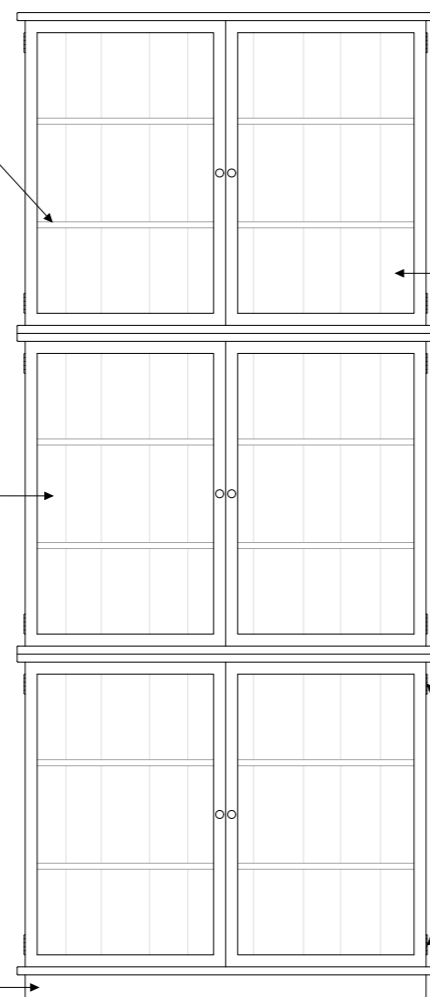

KONAMI CABINET DIAGRAMS

FLOOR STANDING WITH SLIDING DOORS (INCHES)

KONAMI CABINET

FLOOR STANDING WITH SLIDING DOORS (SINGLE CABINET)

40 15/16" W x 11 13/16" D x 33 7/8" H

DIMENSIONS IN INCHES

front view

side view

40 15/16" W x 11 13/16" D x 33 7/8" H

DIMENSIONS IN INCHES

front view

side view

2 adjustable solid timber shelves resting on 3/16" diameter brass dowels

individually chosen backboards

clear blown cylinder glass or fluted glass available

front view

side view

KONAMI CABINET

FLOOR STANDING WITH HINGED DOORS (3 CABINETS)

40 15/16" W x 11 13/16" D x 96 7/8" H

DIMENSIONS IN INCHES

front view

side view

2 adjustable solid timber shelves resting on 3/16" diameter brass dowels

clear blown cylinder glass or fluted glass available

a plinth for each cabinet can be supplied so all cabinets can become floor standing