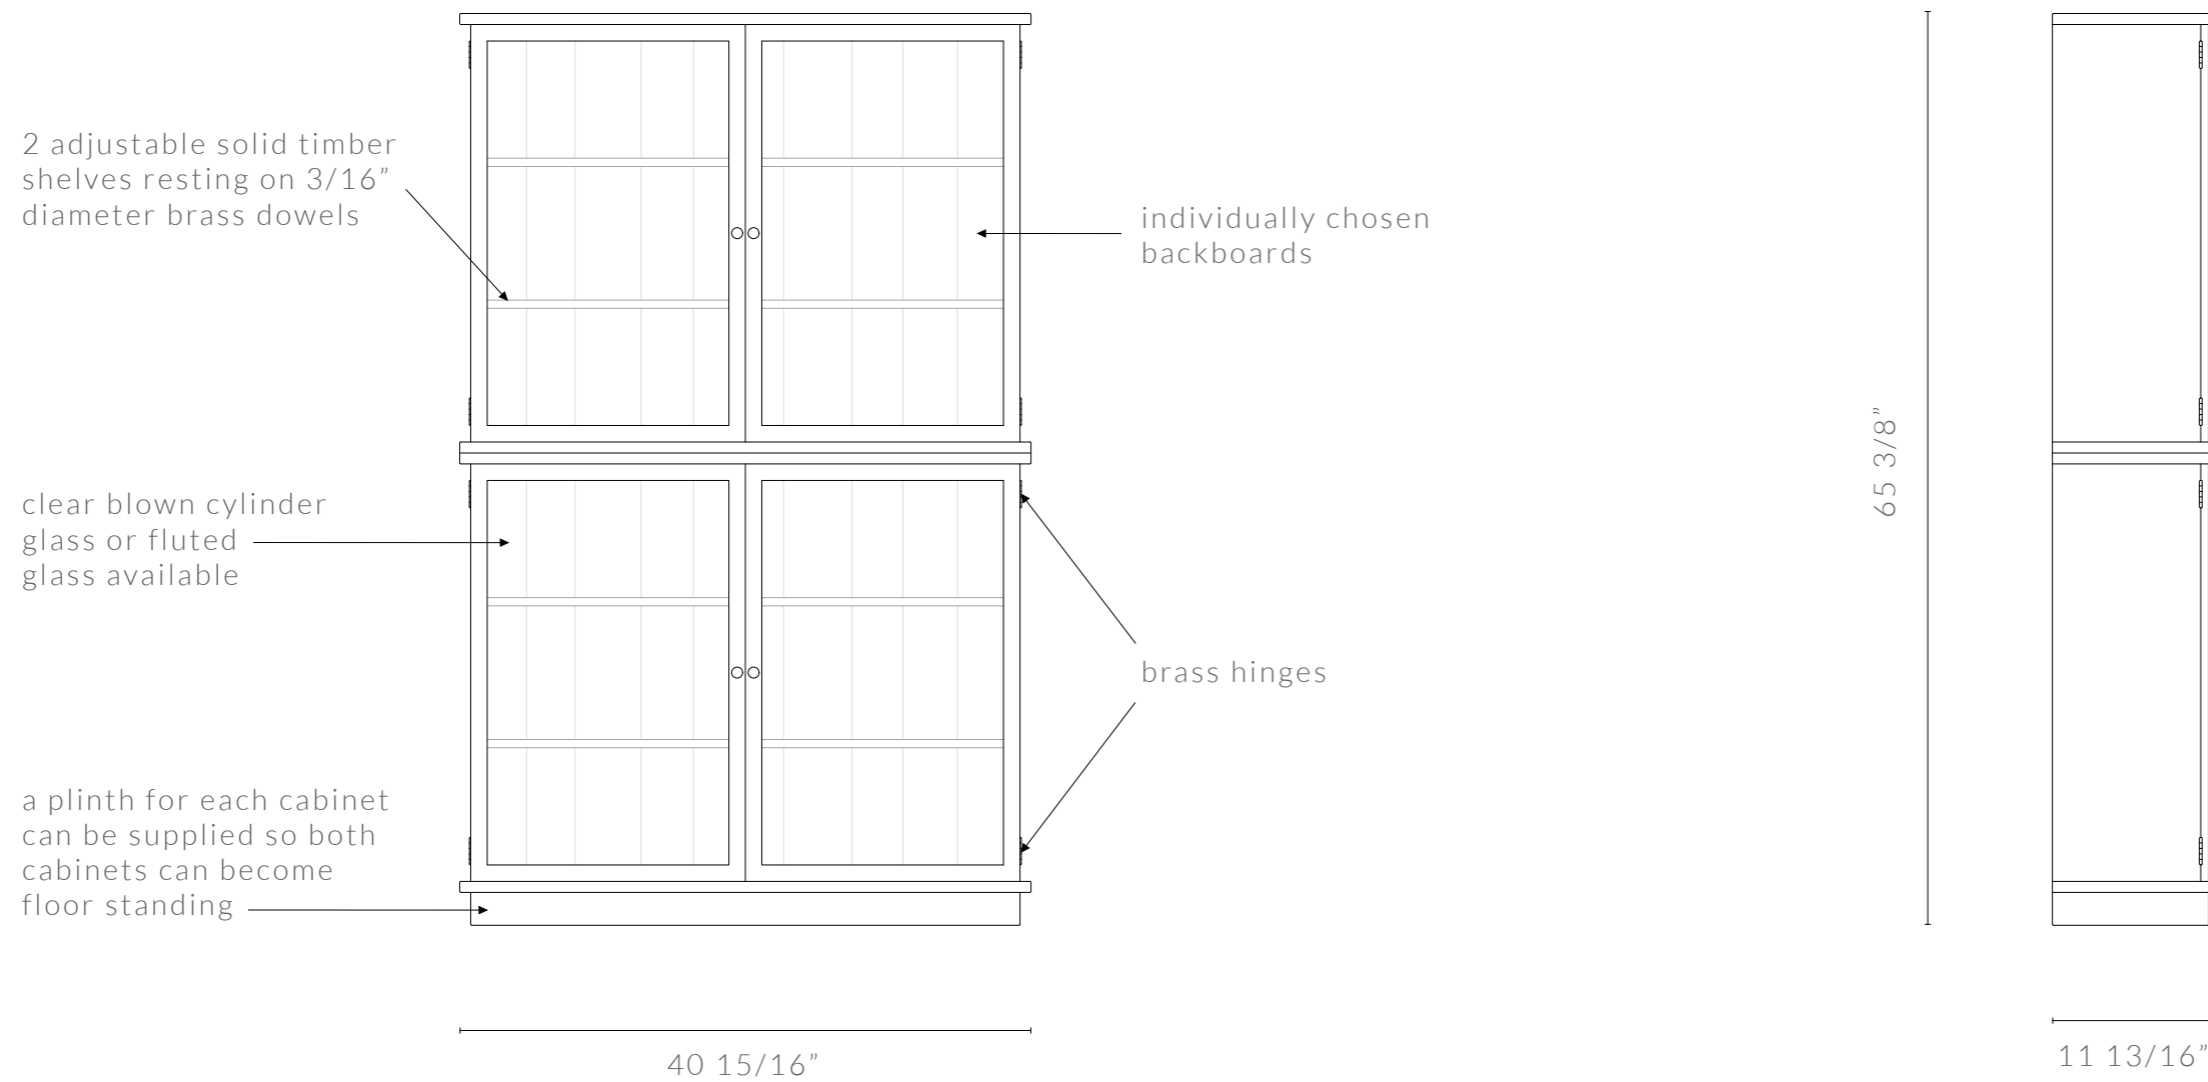

KONAMI CABINET

FLOOR STANDING WITH HINGED DOORS (2 CABINETS)

40 15/16" W x 11 13/16" D x 65 3/8" H

DIMENSIONS IN INCHES

front view

side view