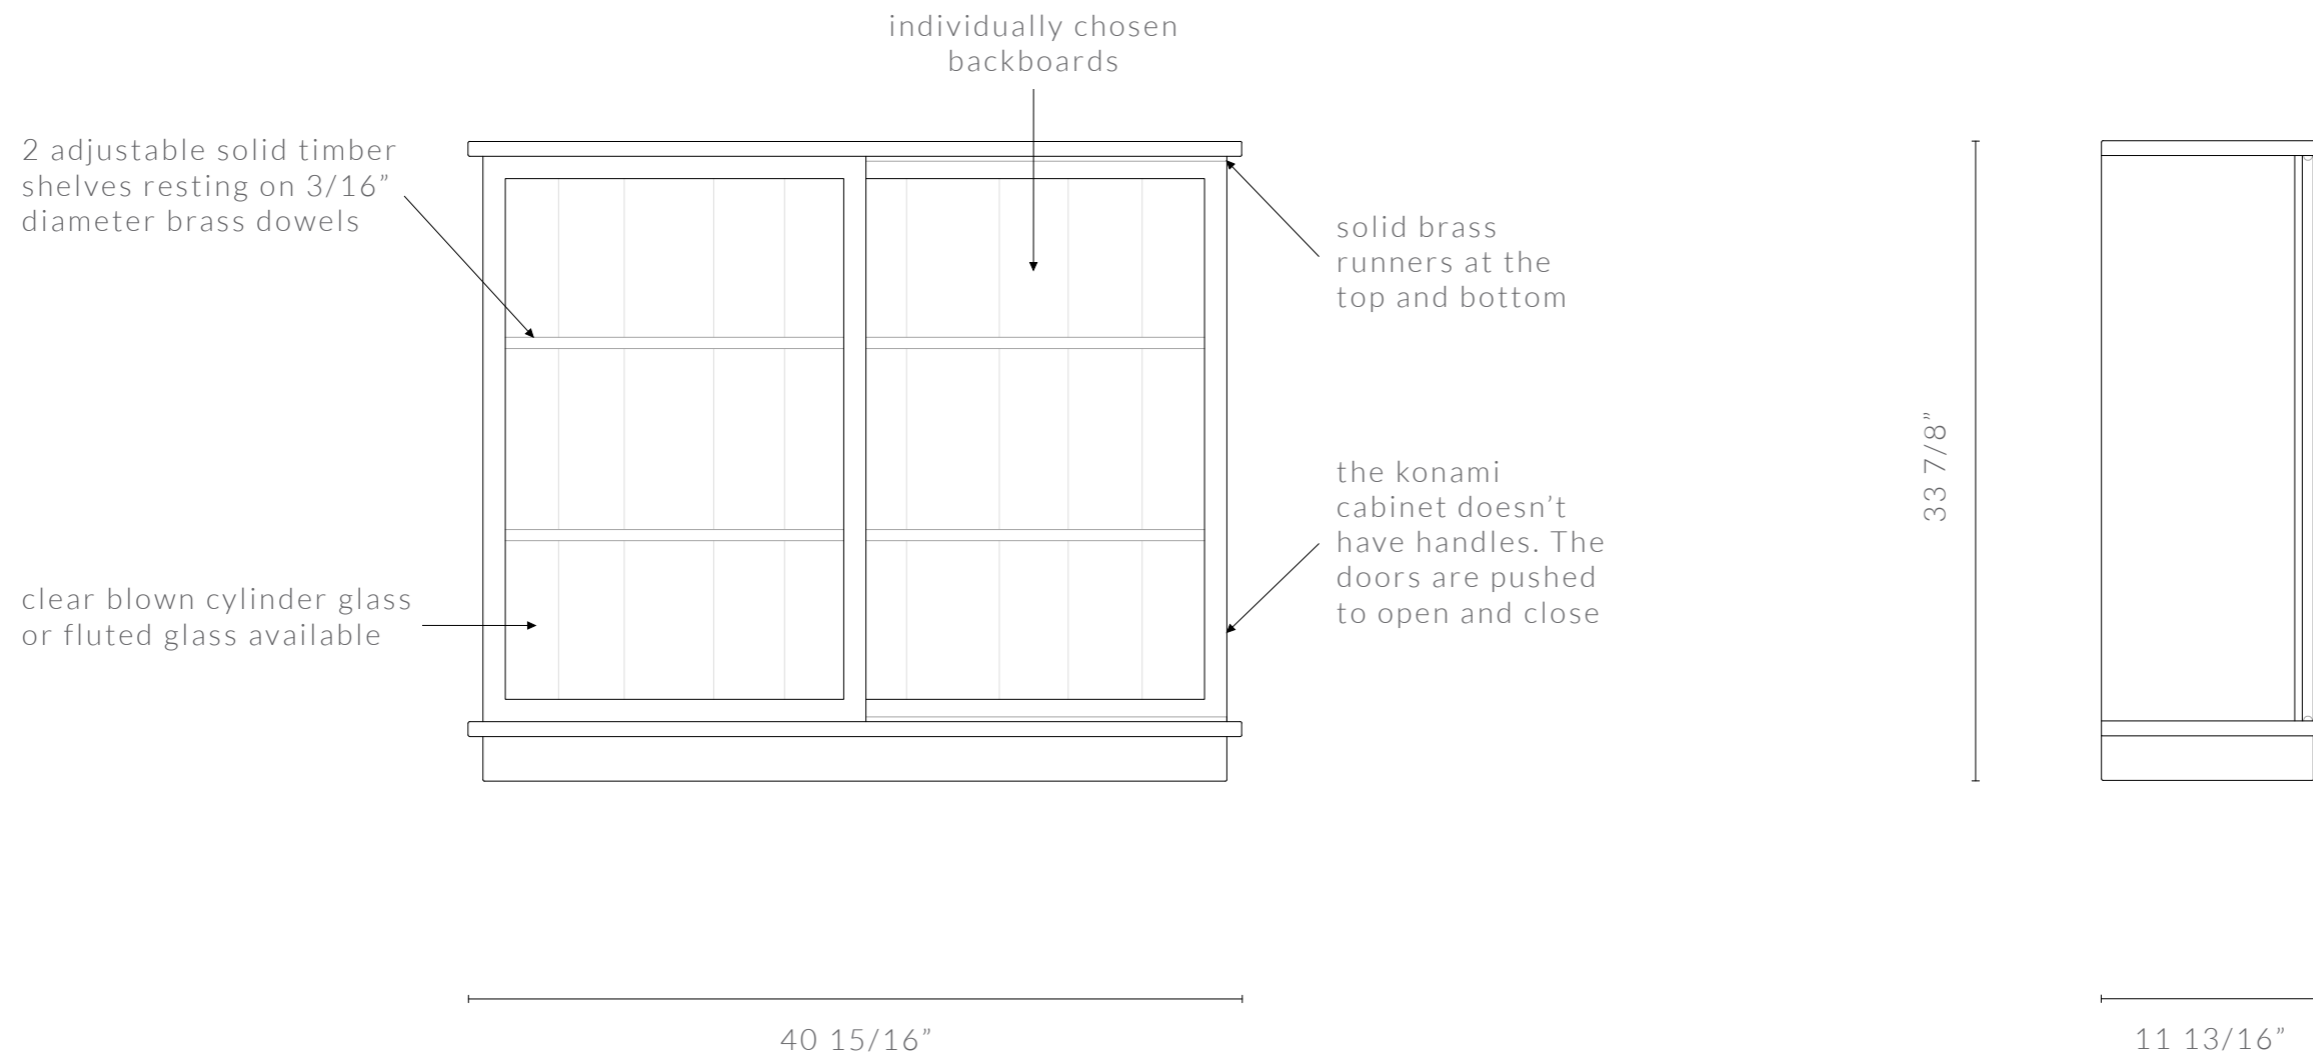

KONAMI CABINET DIAGRAMS

FLOOR STANDING WITH SLIDING DOORS (INCHES)

KONAMI CABINET

FLOOR STANDING WITH SLIDING DOORS (SINGLE CABINET)

40 15/16" W x 11 13/16" D x 33 7/8" H

DIMENSIONS IN INCHES

front view

side view

KONAMI CABINET

FLOOR STANDING WITH SLIDING DOORS (2 CABINETS)

40 15/16" W x 11 13/16" D x 65 3/8" H

DIMENSIONS IN INCHES

front view

side view

KONAMI CABINET

FLOOR STANDING WITH SLIDING DOORS (3 CABINETS)

40 15/16" W x 11 13/16" D x 96 7/8" H

DIMENSIONS IN INCHES

front view

side view

KONAMI CABINET DIAGRAMS

FLOOR STANDING WITH SLIDING DOORS (MM)

KONAMI CABINET

FLOOR STANDING WITH SLIDING DOORS (SINGLE CABINET)

1040mm W x 300mm D x 860mm H

DIMENSIONS IN MM

front view

side view

KONAMI CABINET

FLOOR STANDING WITH SLIDING DOORS (2 CABINETS)

1040mm W x 300mm D x 1660mm H

DIMENSIONS IN MM