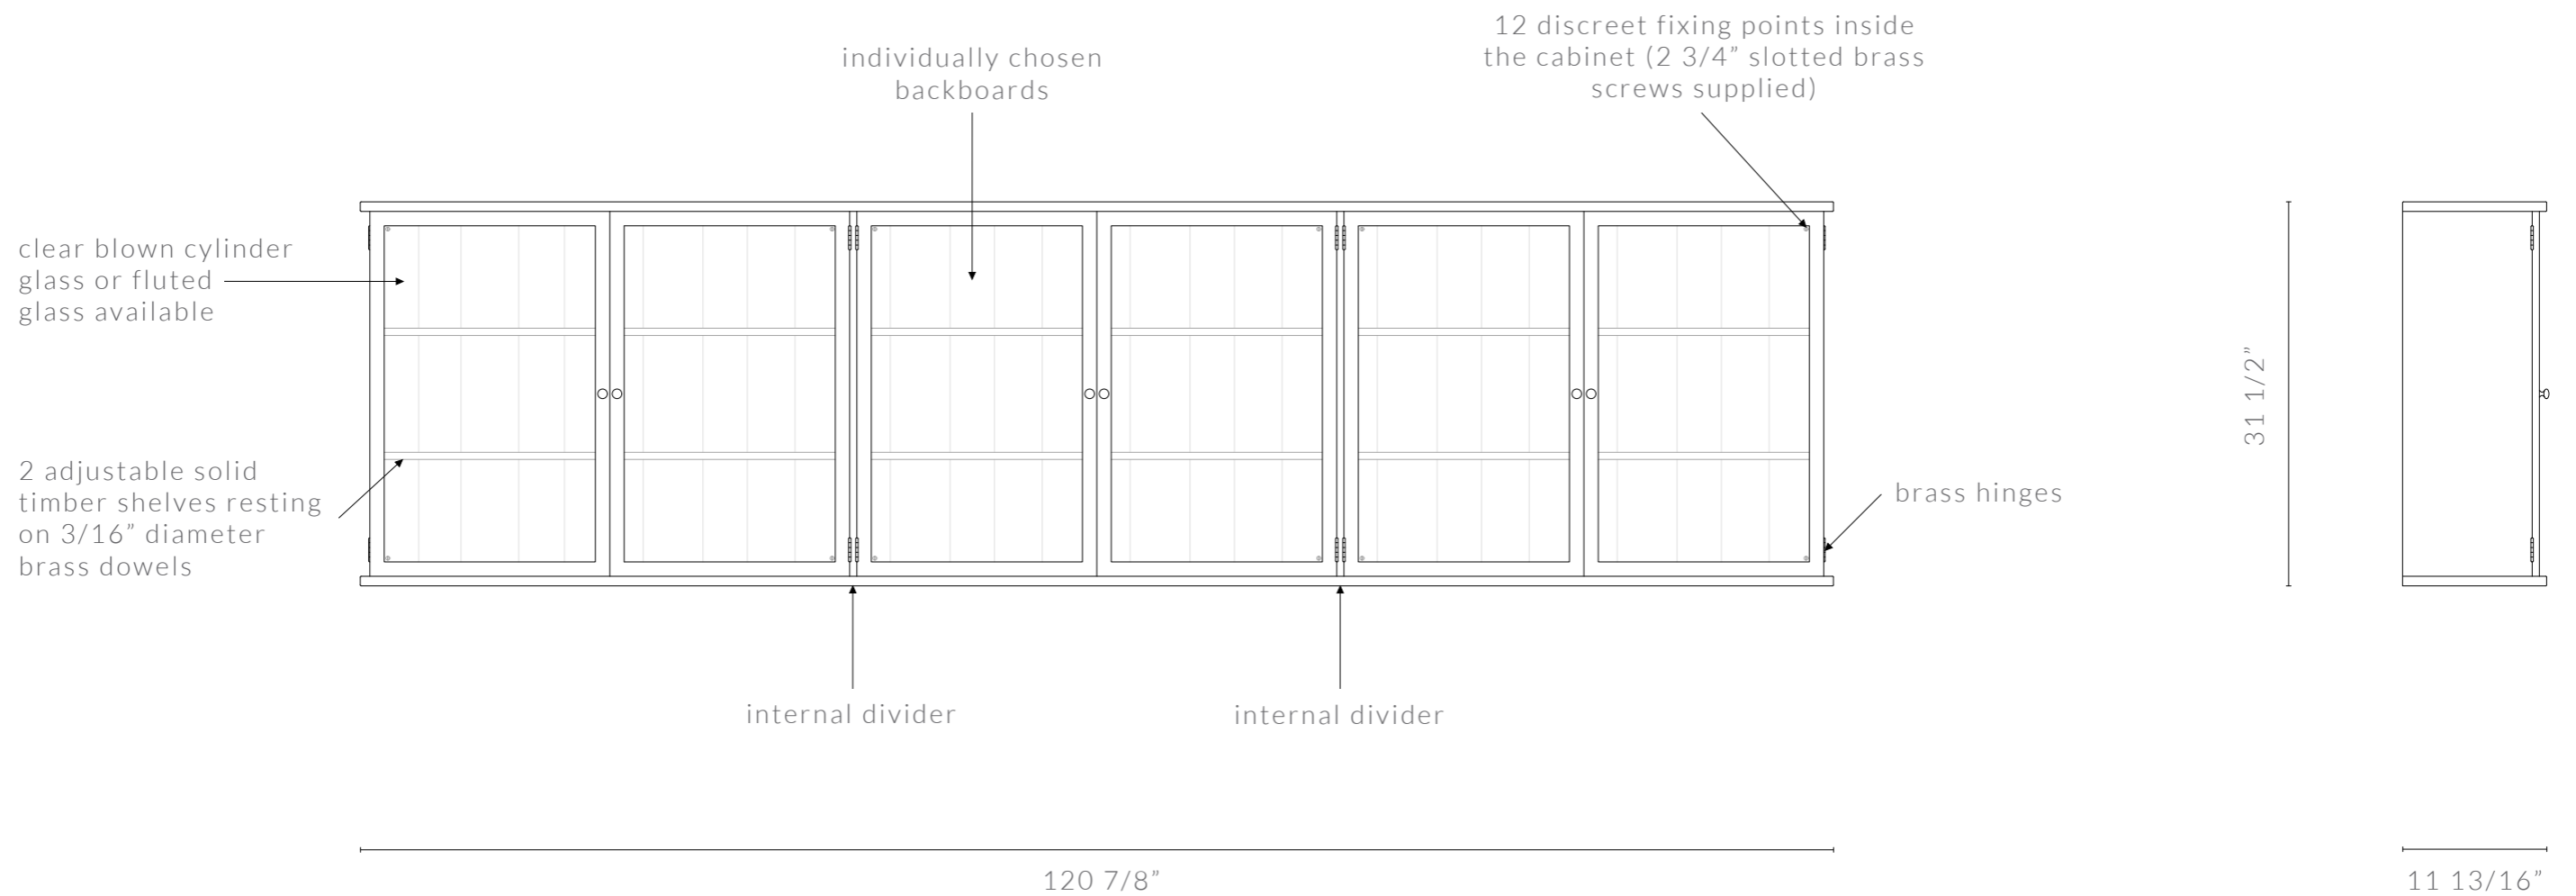

KONAMI CABINET

WALL MOUNTED WITH HINGED DOORS

120 7/8" W x 11 13/16" D x 31 1/2" H

DIMENSIONS IN INCHES

front view

side view