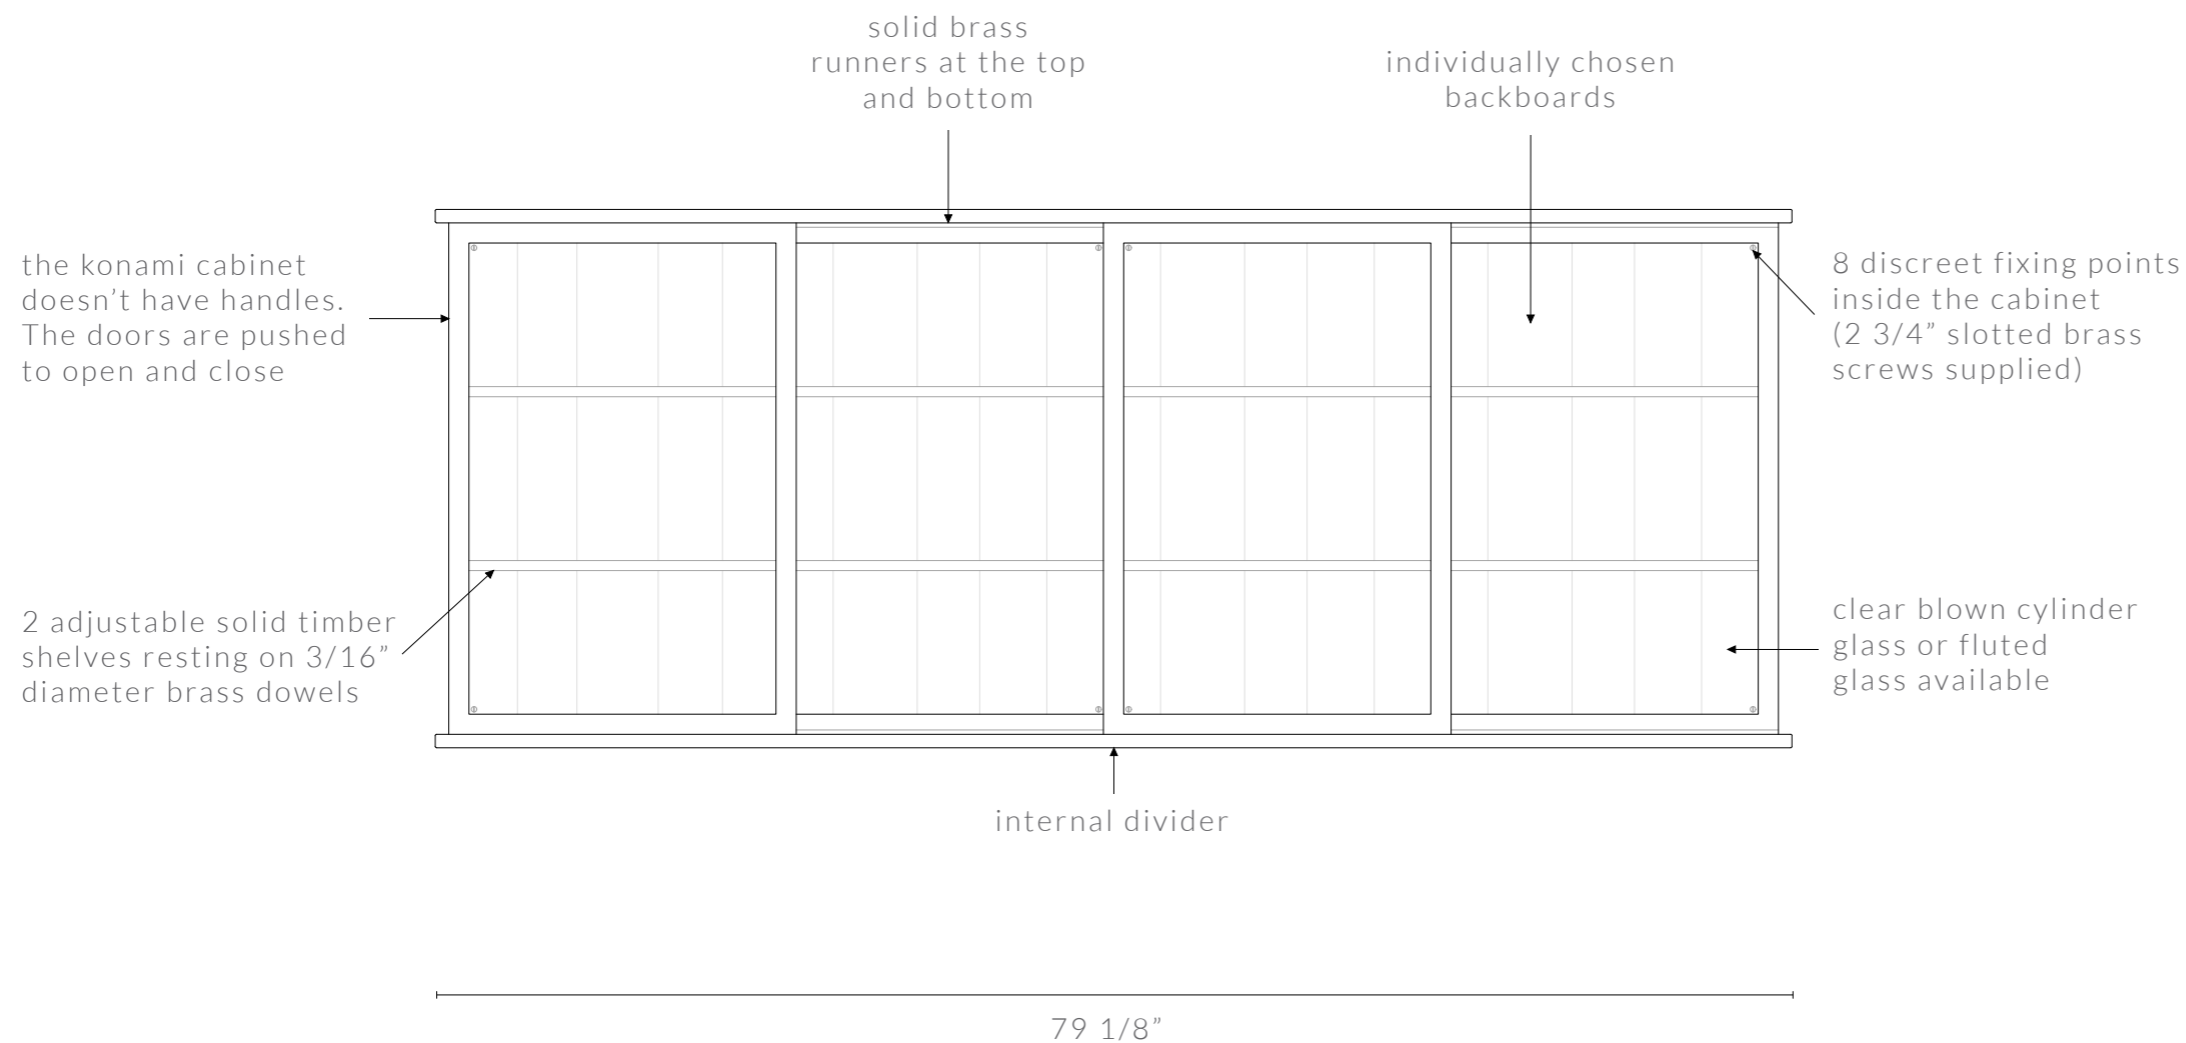

DIMENSIONS IN INCHES

front view

side view

KONAMI CABINET

WALL MOUNTED WITH SLIDING DOORS

79 1/8" W x 11 13/16" D x 31 1/2" H

DIMENSIONS IN INCHES

front view

side view

KONAMI CABINET

WALL MOUNTED WITH SLIDING DOORS

98 1/4" W x 11 13/16" D x 31 1/2" H

DIMENSIONS IN INCHES

front view

side view

KONAMI CABINET

WALL MOUNTED WITH HINGED DOORS

3070mm W x 300mm D x 800mm H

DIMENSIONS IN MM

front view

side view