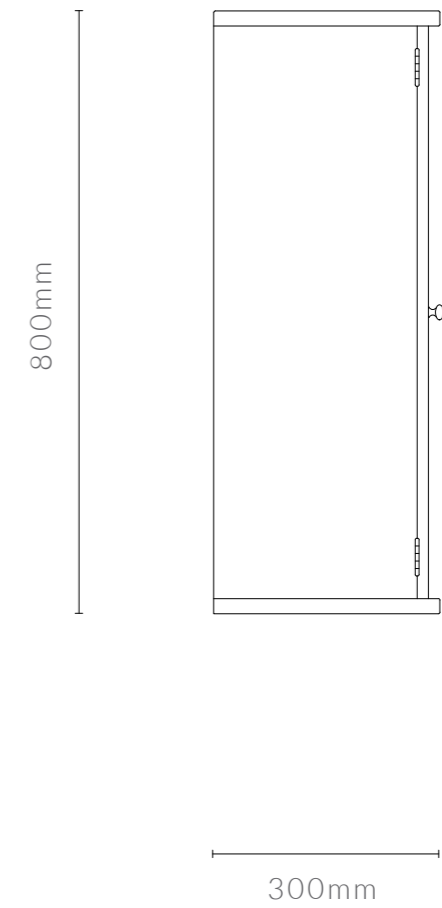

WALL MOUNTED WITH HINGED DOORS

120 7/8" W x 11 13/16" D x 31 1/2" H

DIMENSIONS IN INCHES

front view

side view

KONAMI CABINET DIAGRAMS

WALL MOUNTED WITH HINGED DOORS (MM)

KONAMI CABINET

WALL MOUNTED WITH HINGED DOORS

1040mm W x 300mm D x 800mm H

DIMENSIONS IN MM

front view

side view

KONAMI CABINET

WALL MOUNTED WITH HINGED DOORS

1555mm W x 300mm D x 800mm H

DIMENSIONS IN MM

front view

side view

KONAMI CABINET

WALL MOUNTED WITH HINGED DOORS

2055mm W x 300mm D x 800mm H

DIMENSIONS IN MM

front view

WALL MOUNTED WITH HINGED DOORS

3070mm W x 300mm D x 800mm H

DIMENSIONS IN MM

front view

side view