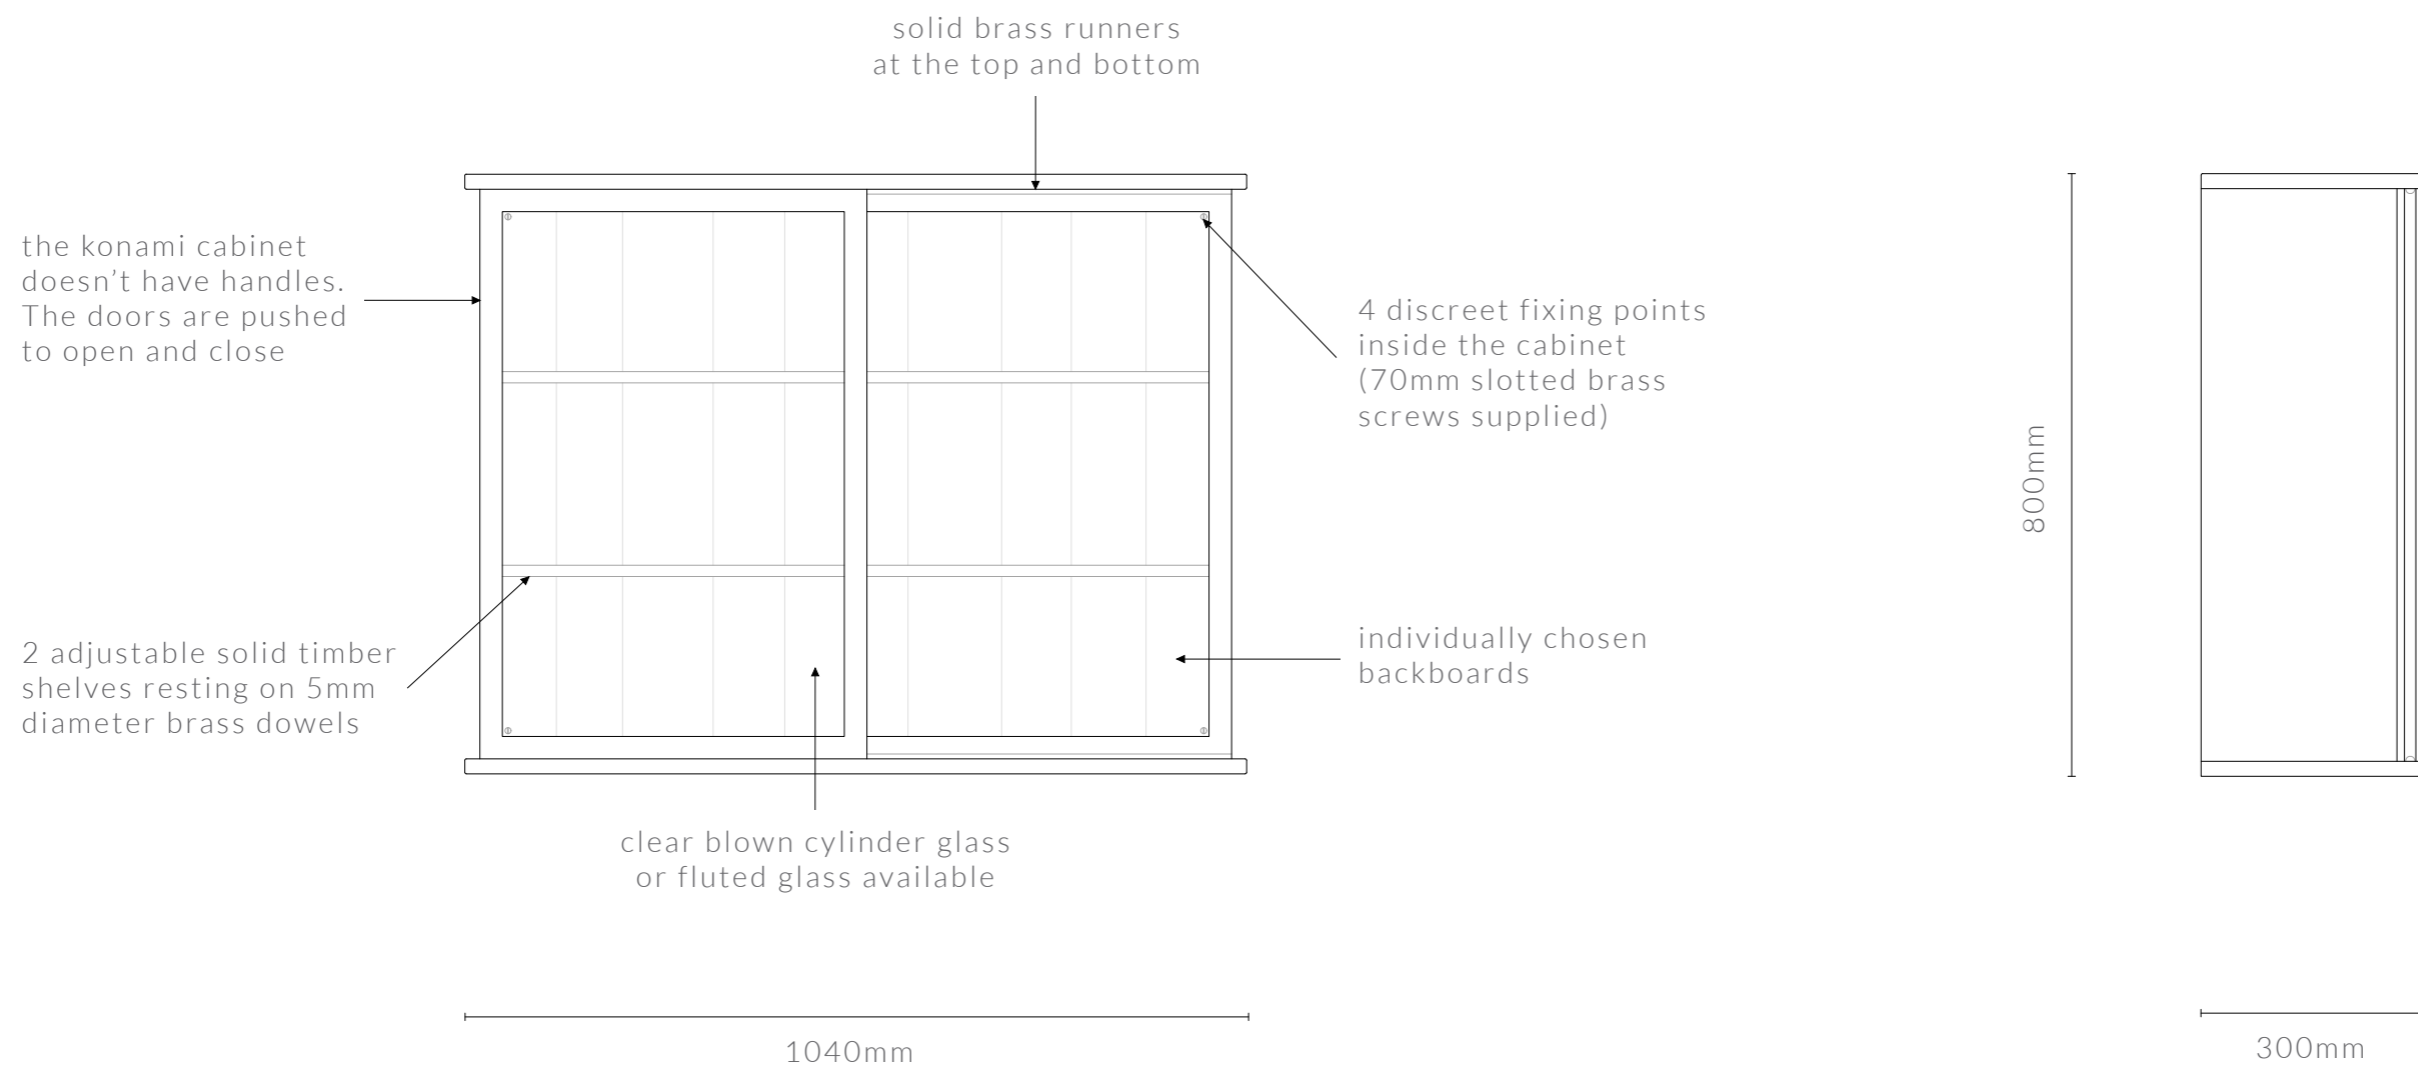

KONAMI CABINET

WALL MOUNTED WITH SLIDING DOORS

1040mm W x 300mm D x 800mm H

DIMENSIONS IN MM

front view

side view