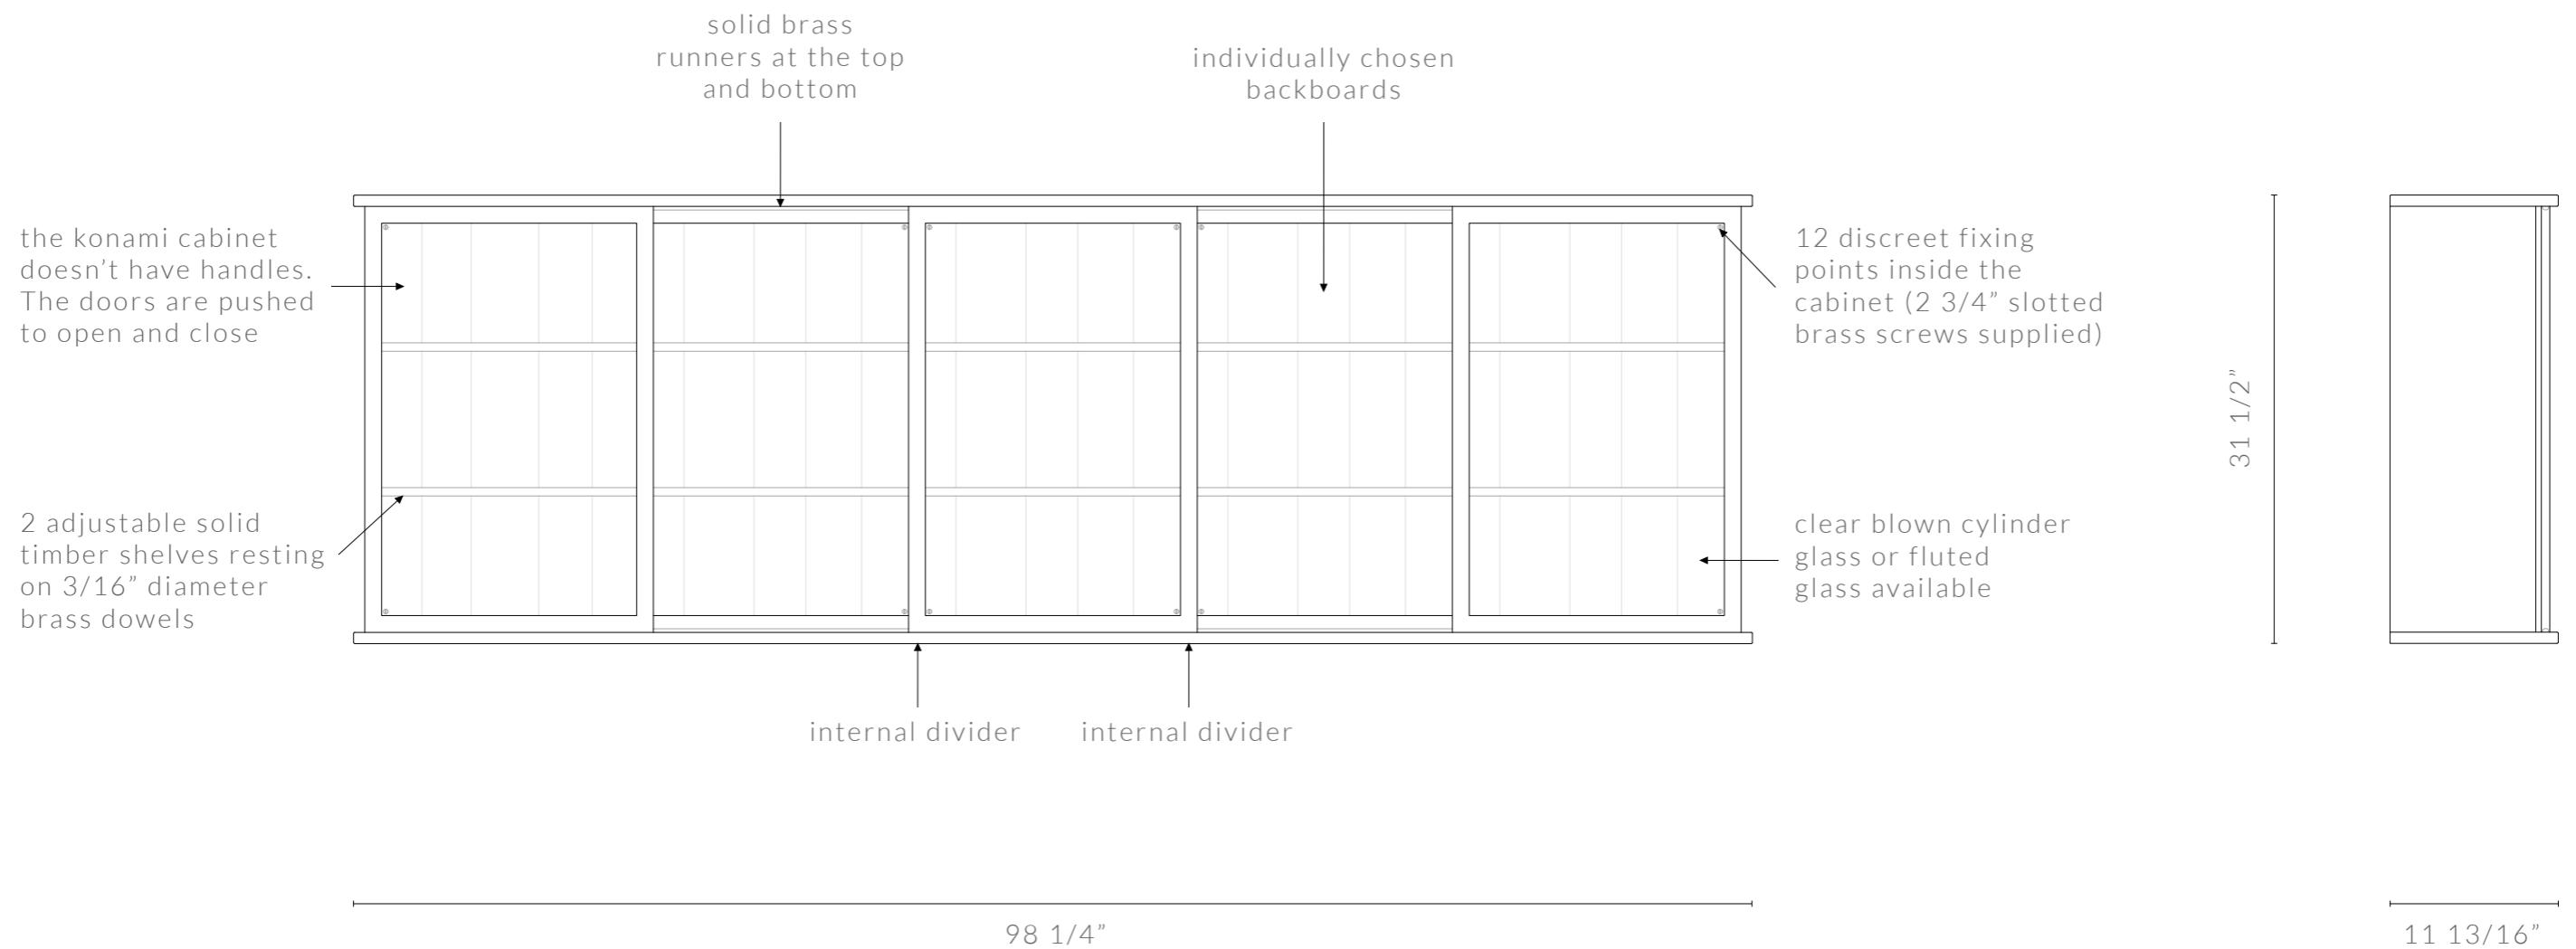

KONAMI CABINET DIAGRAMS

FLOOR STANDING WITH SLIDING DOORS (INCHES)

KONAMI CABINET

FLOOR STANDING WITH SLIDING DOORS (SINGLE CABINET)

40 15/16" W x 11 13/16" D x 33 7/8" H

DIMENSIONS IN INCHES

front view

side view

40 15/16" W x 11 13/16" D x 96 7/8" H

DIMENSIONS IN INCHES

front view

side view

KONAMI CABINET DIAGRAMS

FLOOR STANDING WITH SLIDING DOORS (MM)

KONAMI CABINET

FLOOR STANDING WITH SLIDING DOORS (SINGLE CABINET)

side view

KONAMI CABINET

WALL MOUNTED WITH SLIDING DOORS

98 1/4" W x 11 13/16" D x 31 1/2" H

DIMENSIONS IN INCHES

front view

side view

KONAMI CABINET

WALL MOUNTED WITH HINGED DOORS

3070mm W x 300mm D x 800mm H

DIMENSIONS IN MM

front view

side view