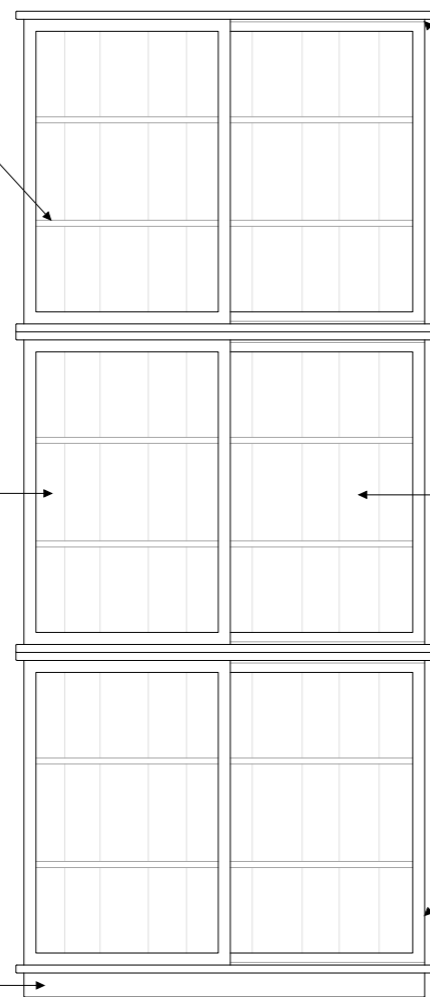

front view

side view

KONAMI CABINET

FLOOR STANDING WITH SLIDING DOORS (3 CABINETS)

1040mm W x 300mm D x 2460mm H

DIMENSIONS IN MM

front view

side view

2 adjustable solid timber shelves resting on 5mm diameter brass dowels

solid brass runners at the top and bottom

clear blown cylinder glass or fluted glass available

individually chosen backboards

a plinth for each cabinet can be supplied so all cabinets can become floor standing

the konami cabinet doesn't have handles. The doors are pushed to open and close

1040mm

2460mm

300mm

KONAMI CABINET DIAGRAMS

FLOOR STANDING WITH HINGED DOORS (INCHES)

KONAMI CABINET

FLOOR STANDING WITH HINGED DOORS (SINGLE CABINET)

40 15/16" W x 11 13/16" D x 33 7/8" H

DIMENSIONS IN INCHES

front view

side view

2 adjustable solid timber shelves resting on 3/16" diameter brass dowels

individually chosen backboards

clear blown cylinder glass or fluted glass available