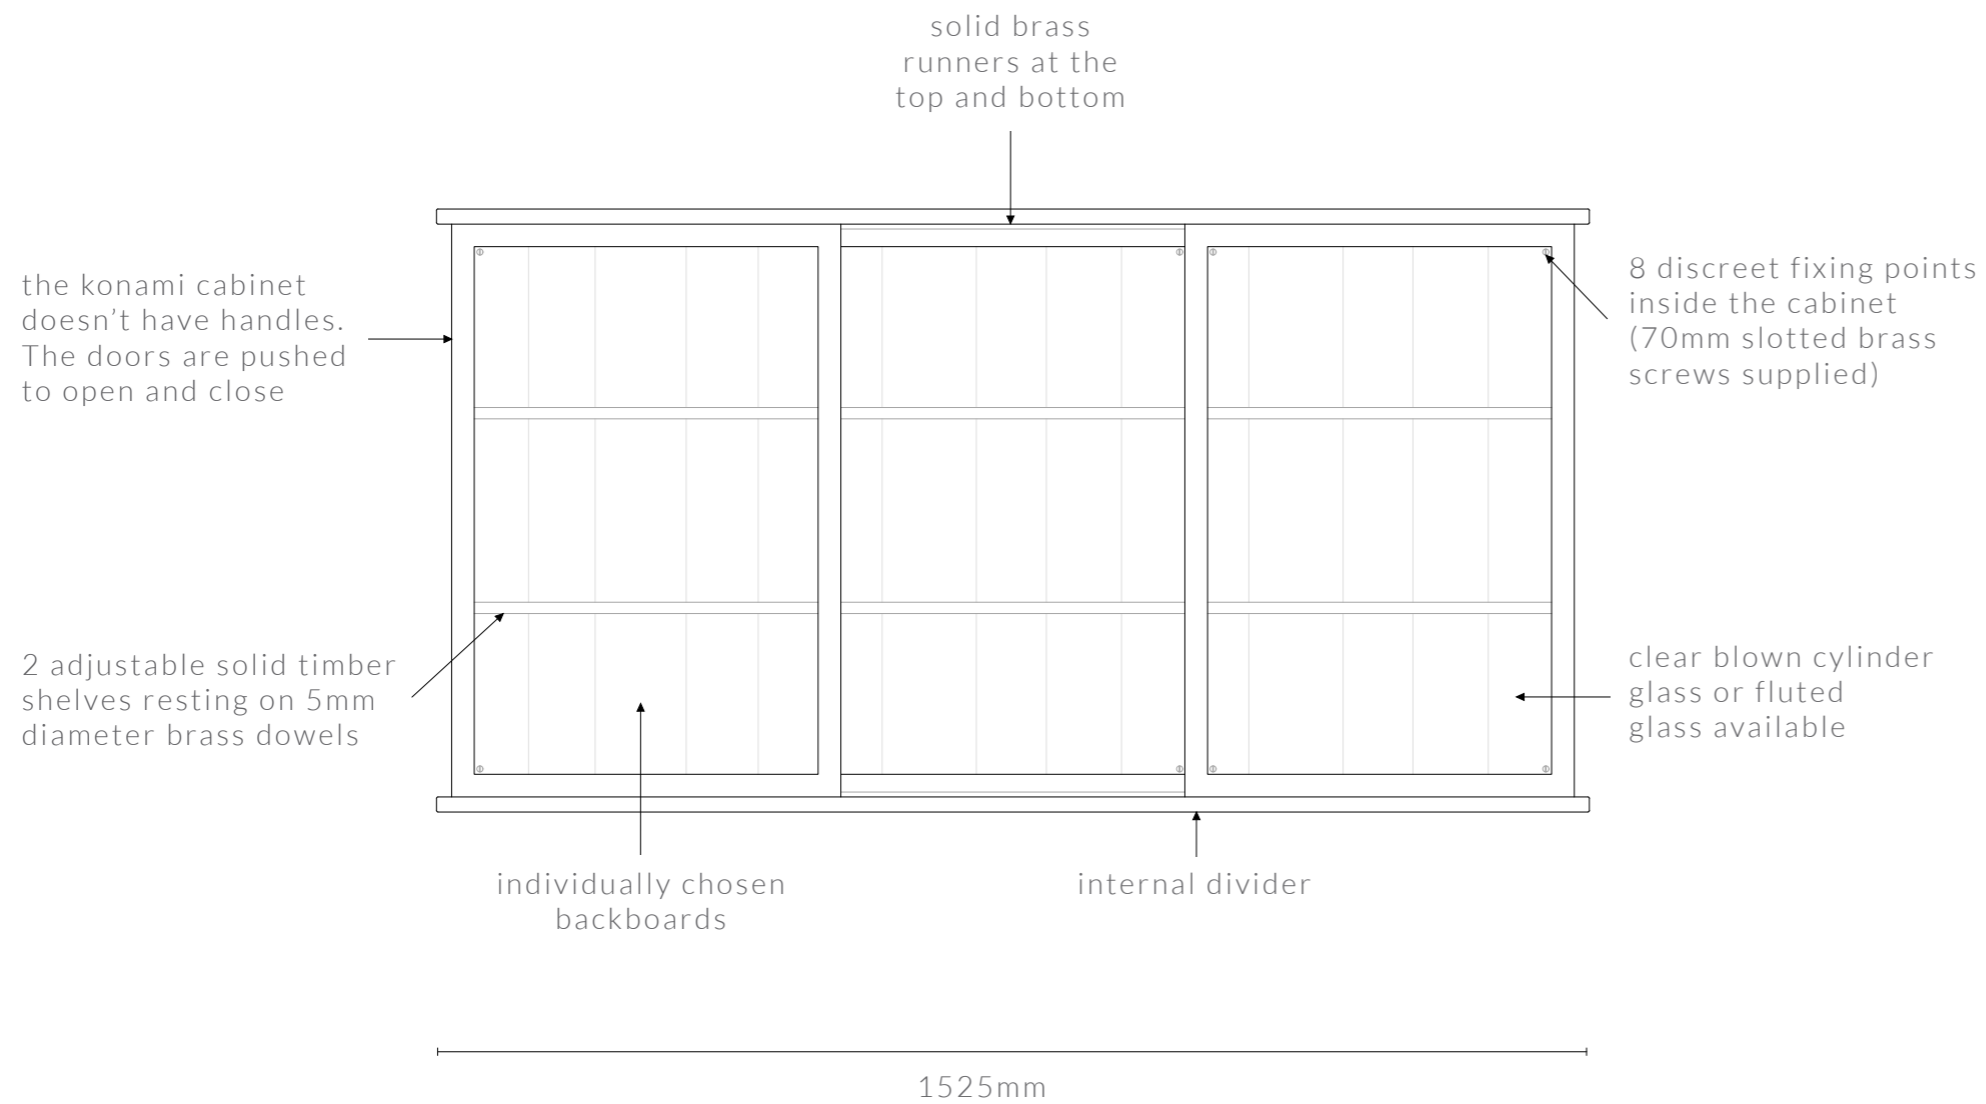

KONAMI CABINET

WALL MOUNTED WITH SLIDING DOORS

1525mm W x 300mm D x 800mm H

DIMENSIONS IN MM

front view