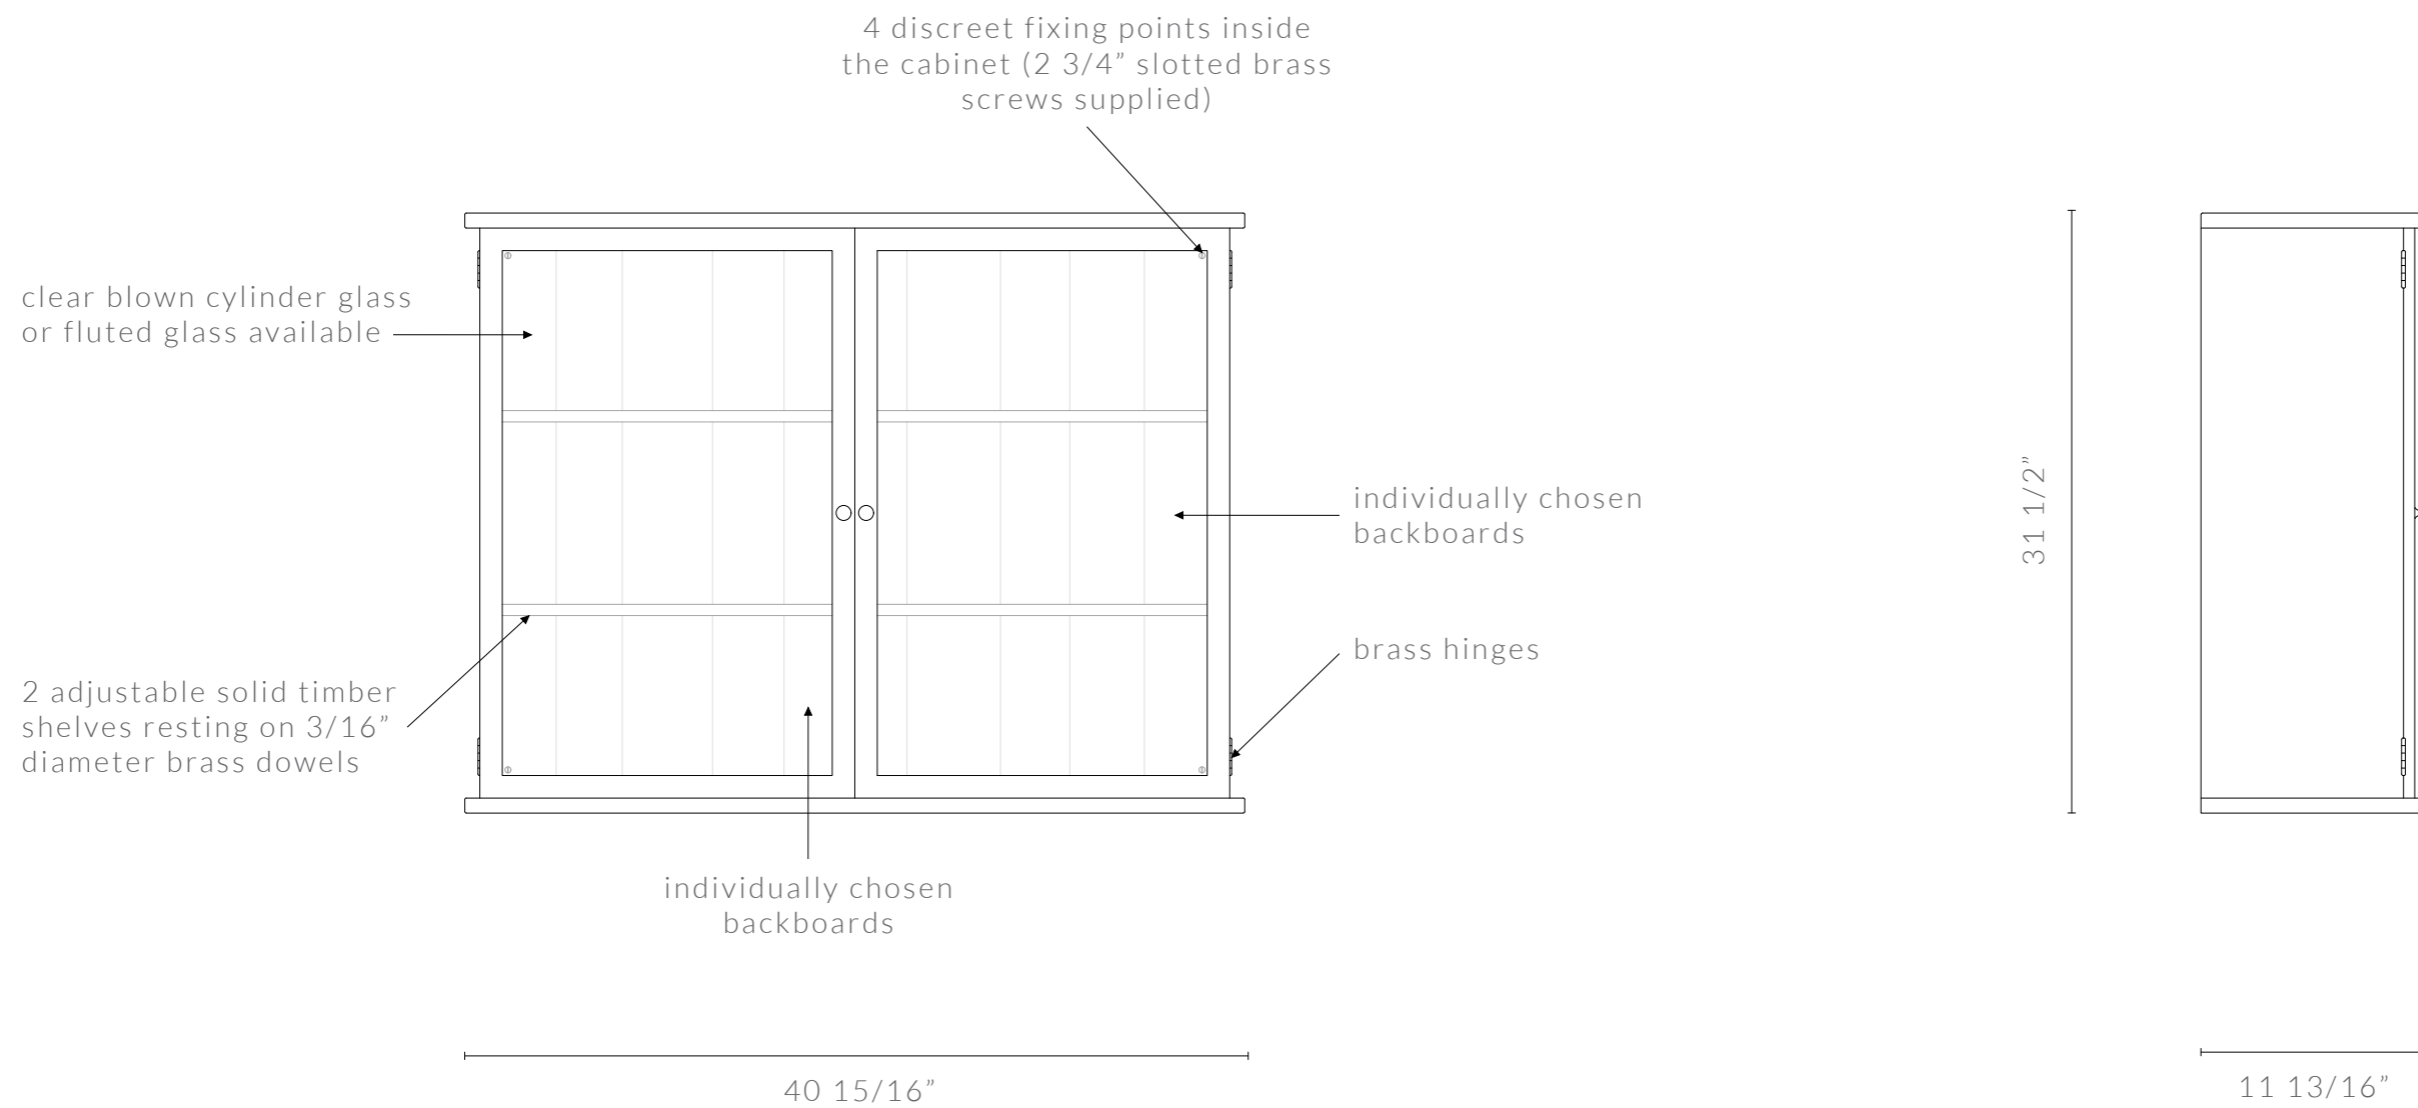

KONAMI CABINET

WALL MOUNTED WITH HINGED DOORS

40 15/16" W x 11 13/16" D x 31 1/2" H

DIMENSIONS IN INCHES

front view

side view