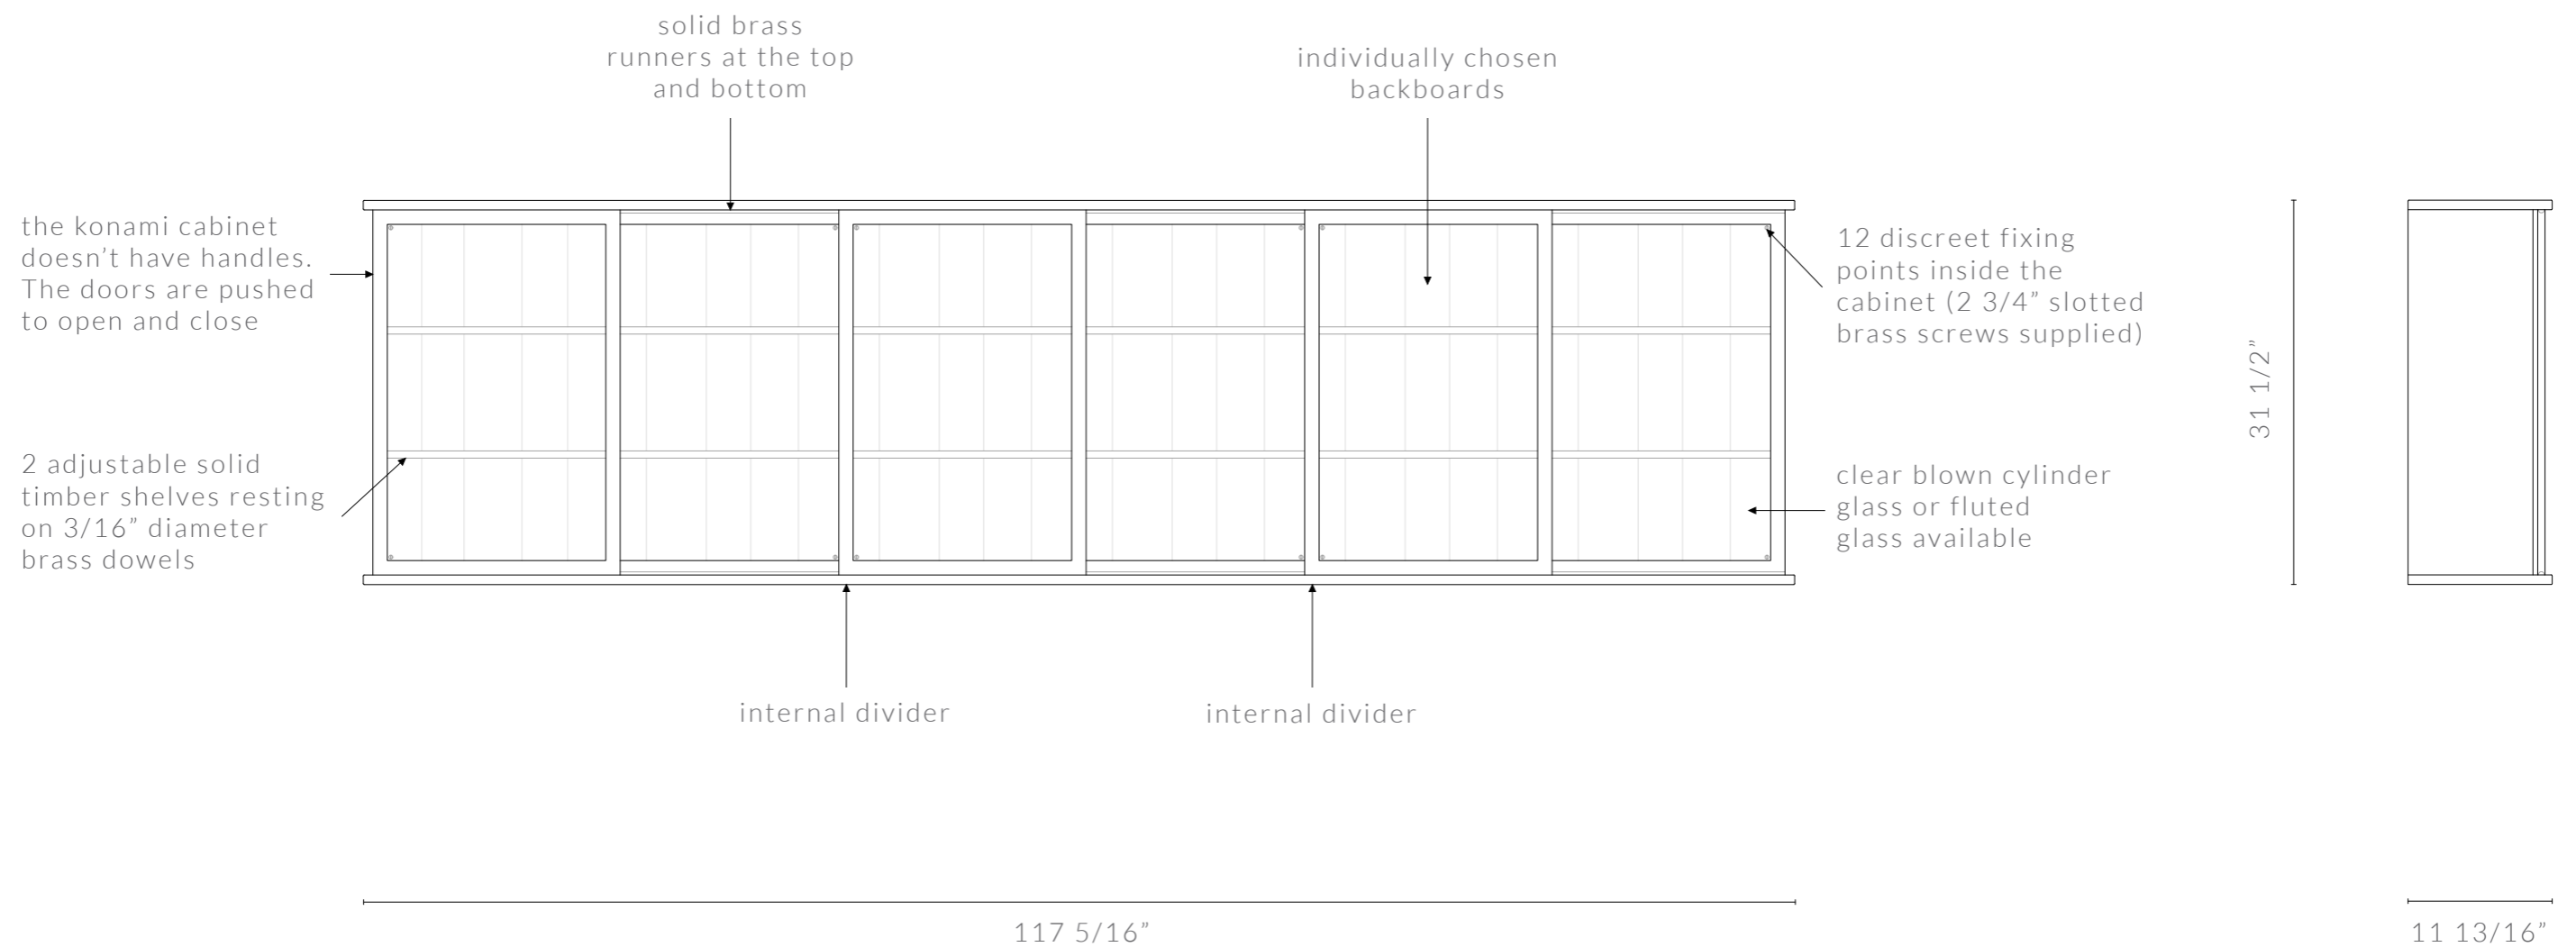

KONAMI CABINET

WALL MOUNTED WITH SLIDING DOORS

117 5/16" W x 11 13/16" D x 31 1/2" H

DIMENSIONS IN INCHES

front view

side view