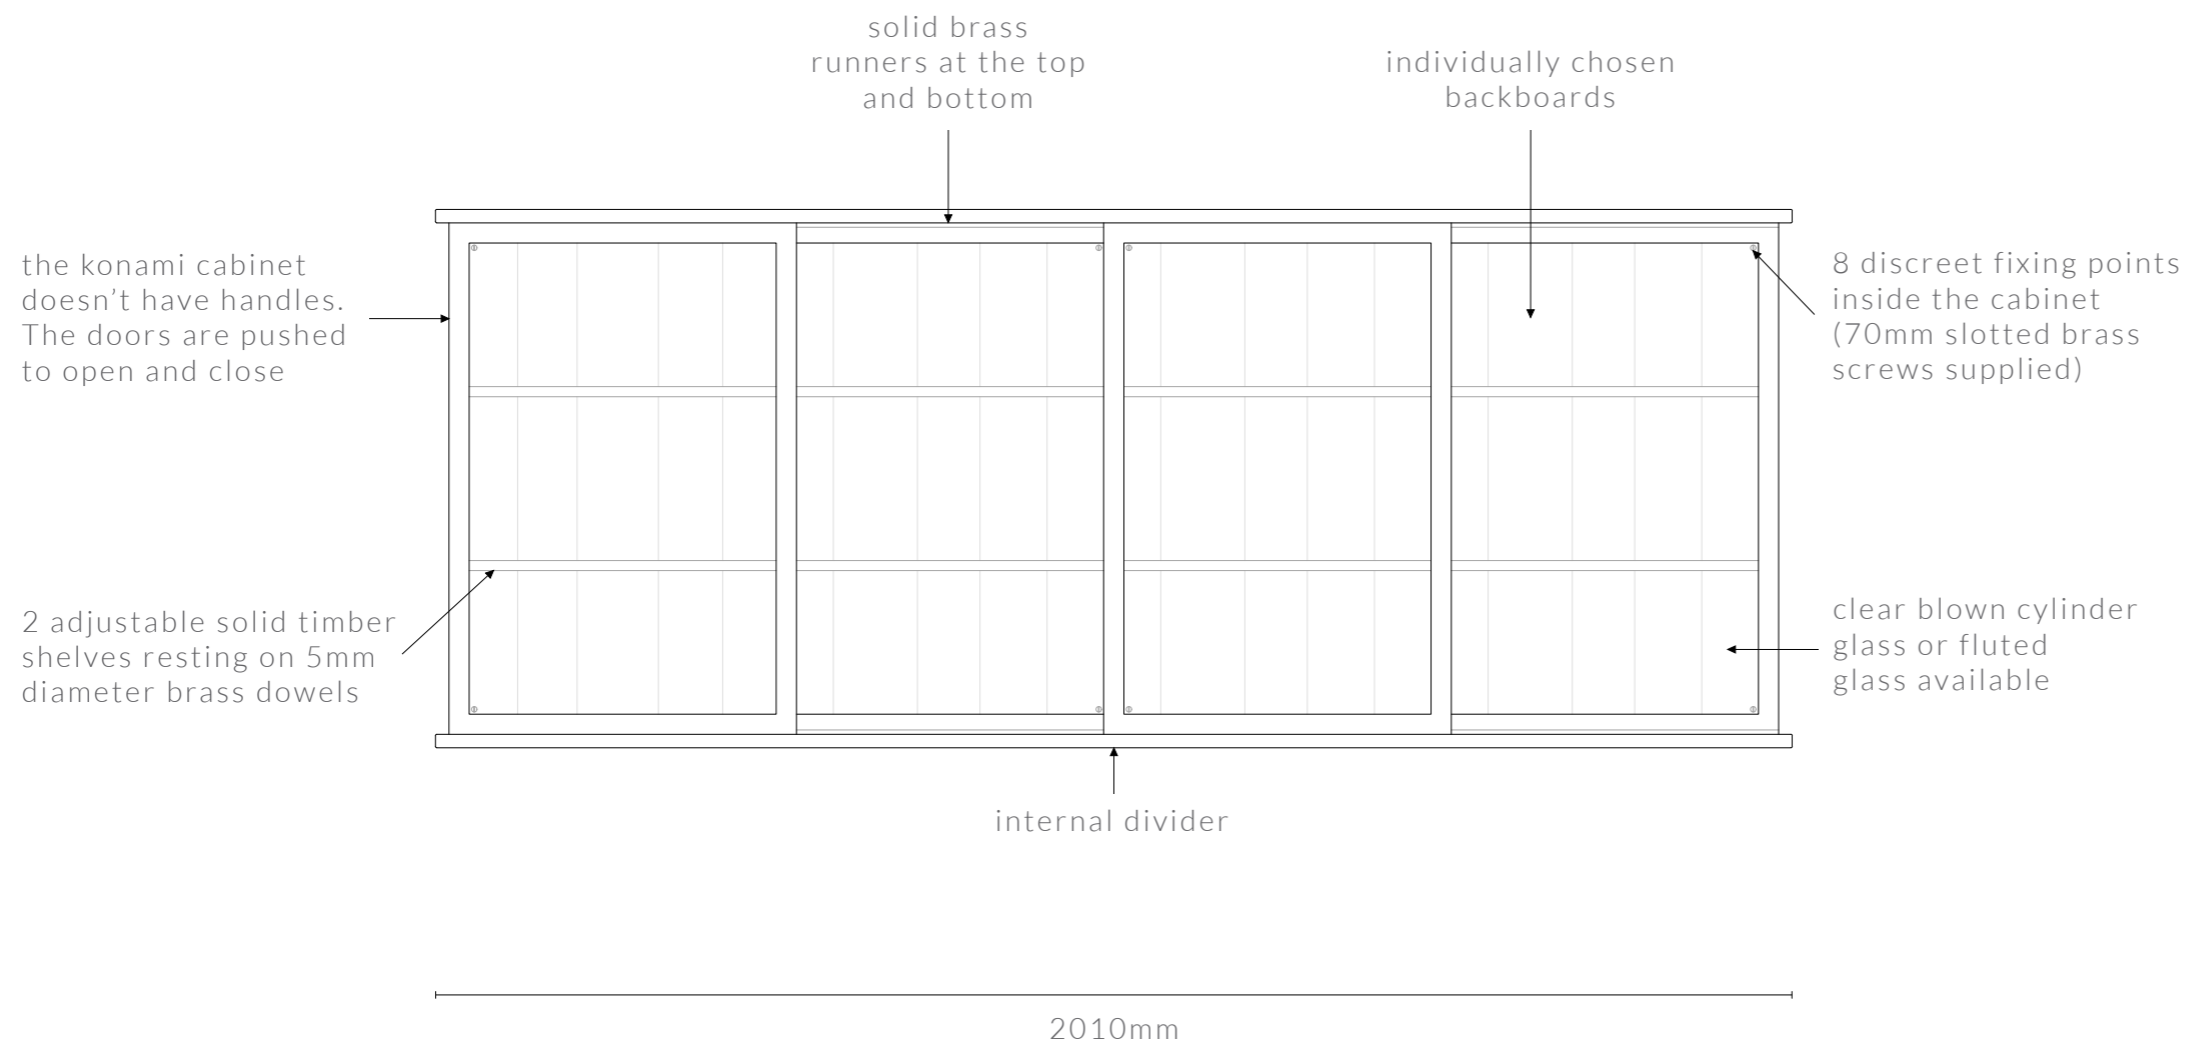

WALL MOUNTED WITH SLIDING DOORS

1040mm W x 300mm D x 800mm H

DIMENSIONS IN MM

front view

side view

KONAMI CABINET

WALL MOUNTED WITH SLIDING DOORS

1525mm W x 300mm D x 800mm H

DIMENSIONS IN MM

front view

side view

KONAMI CABINET

WALL MOUNTED WITH SLIDING DOORS

2010mm W x 300mm D x 800mm H

DIMENSIONS IN MM

front view

side view

KONAMI CABINET

WALL MOUNTED WITH SLIDING DOORS

2495mm W x 300mm D x 800mm H

DIMENSIONS IN MM

front view

side view

KONAMI CABINET

WALL MOUNTED WITH HINGED DOORS

3070mm W x 300mm D x 800mm H

DIMENSIONS IN MM

front view

side view