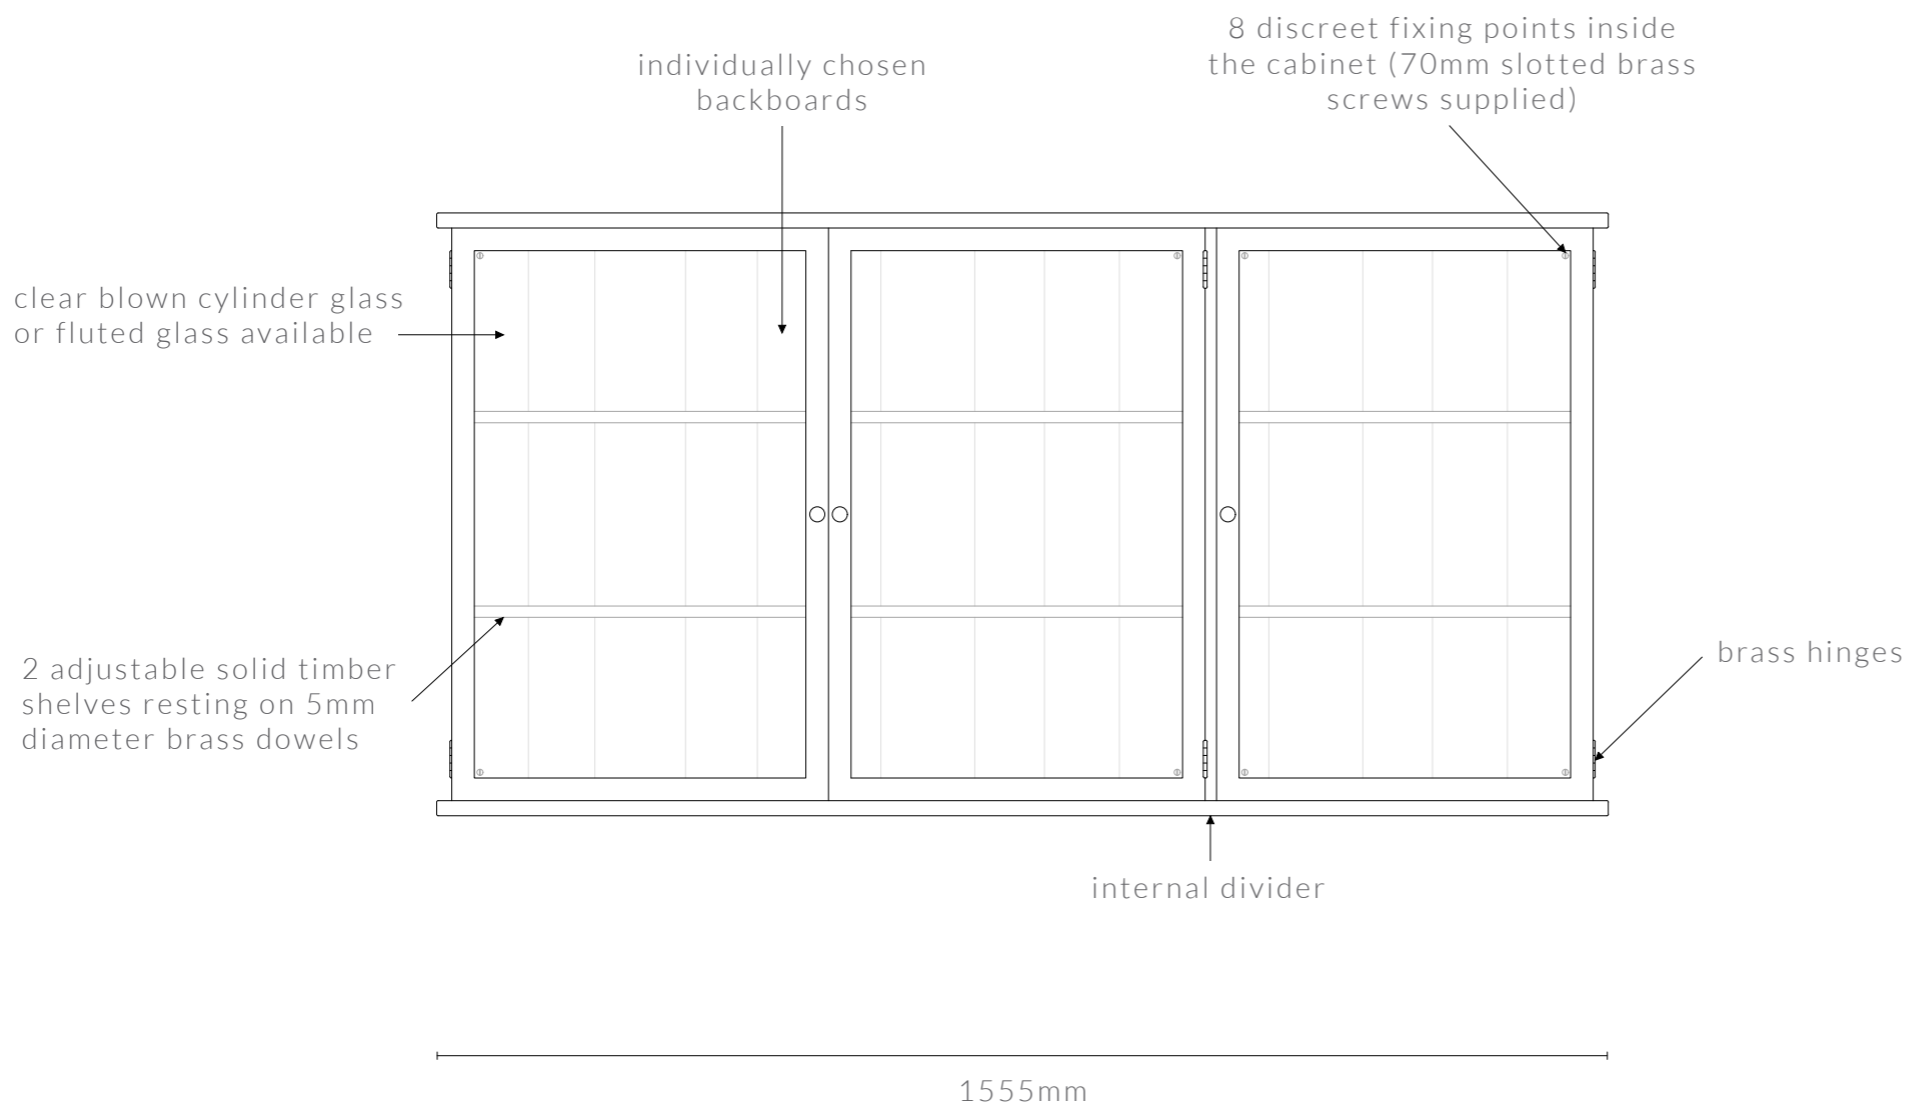

WALL MOUNTED WITH HINGED DOORS

120 7/8" W x 11 13/16" D x 31 1/2" H

DIMENSIONS IN INCHES

front view

side view

KONAMI CABINET DIAGRAMS

WALL MOUNTED WITH HINGED DOORS (MM)

KONAMI CABINET

WALL MOUNTED WITH HINGED DOORS

1040mm W x 300mm D x 800mm H

DIMENSIONS IN MM

front view

side view

KONAMI CABINET

WALL MOUNTED WITH HINGED DOORS

1555mm W x 300mm D x 800mm H

DIMENSIONS IN MM

front view

side view

KONAMI CABINET

WALL MOUNTED WITH HINGED DOORS

2055mm W x 300mm D x 800mm H

DIMENSIONS IN MM

front view

WALL MOUNTED WITH HINGED DOORS

3070mm W x 300mm D x 800mm H

DIMENSIONS IN MM

front view

side view