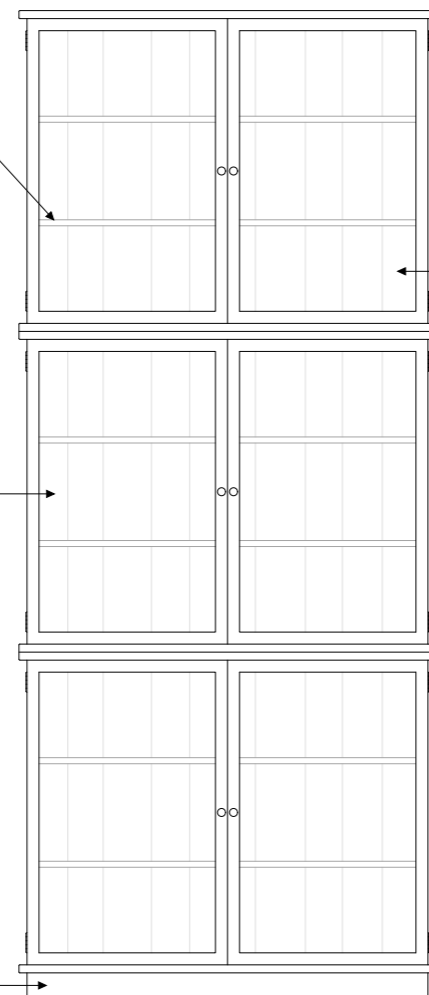

40 15/16" W x 11 13/16" D x 33 7/8" H

DIMENSIONS IN INCHES

front view

side view

2 adjustable solid timber shelves resting on 3/16" diameter brass dowels

individually chosen backboards

clear blown cylinder glass or fluted glass available

FLOOR STANDING WITH HINGED DOORS (SINGLE CABINET)

1040mm W x 300mm D x 860mm H

DIMENSIONS IN MM

front view

side view

2 adjustable solid timber shelves resting on 5mm diameter brass dowels

individually chosen backboards

DIMENSIONS IN MM

front view

side view

KONAMI CABINET

FLOOR STANDING WITH HINGED DOORS (3 CABINETS)

1040mm W x 300mm D x 2460mm H

DIMENSIONS IN MM

front view

side view

2 adjustable solid timber shelves resting on 5mm diameter brass dowels

clear blown cylinder glass or fluted glass available

a plinth for each cabinet can be supplied so both cabinets can become floor standing