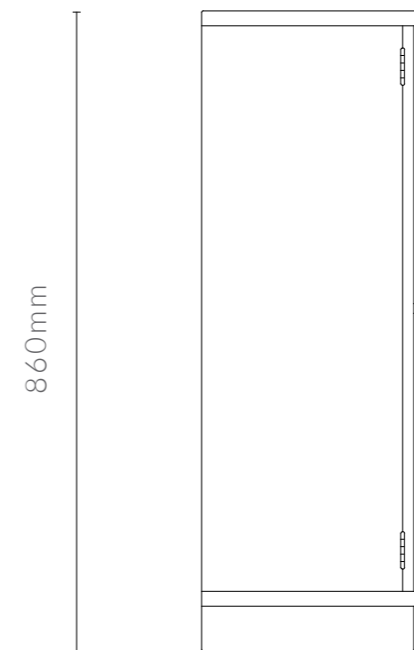

KONAMI CABINET

FLOOR STANDING WITH HINGED DOORS (SINGLE CABINET)

1040mm W x 300mm D x 860mm H

DIMENSIONS IN MM

front view

side view

2 adjustable solid timber shelves resting on 5mm diameter brass dowels

individually chosen backboards

clear blown cylinder glass or fluted glass available

brass hinges

1040mm

300mm