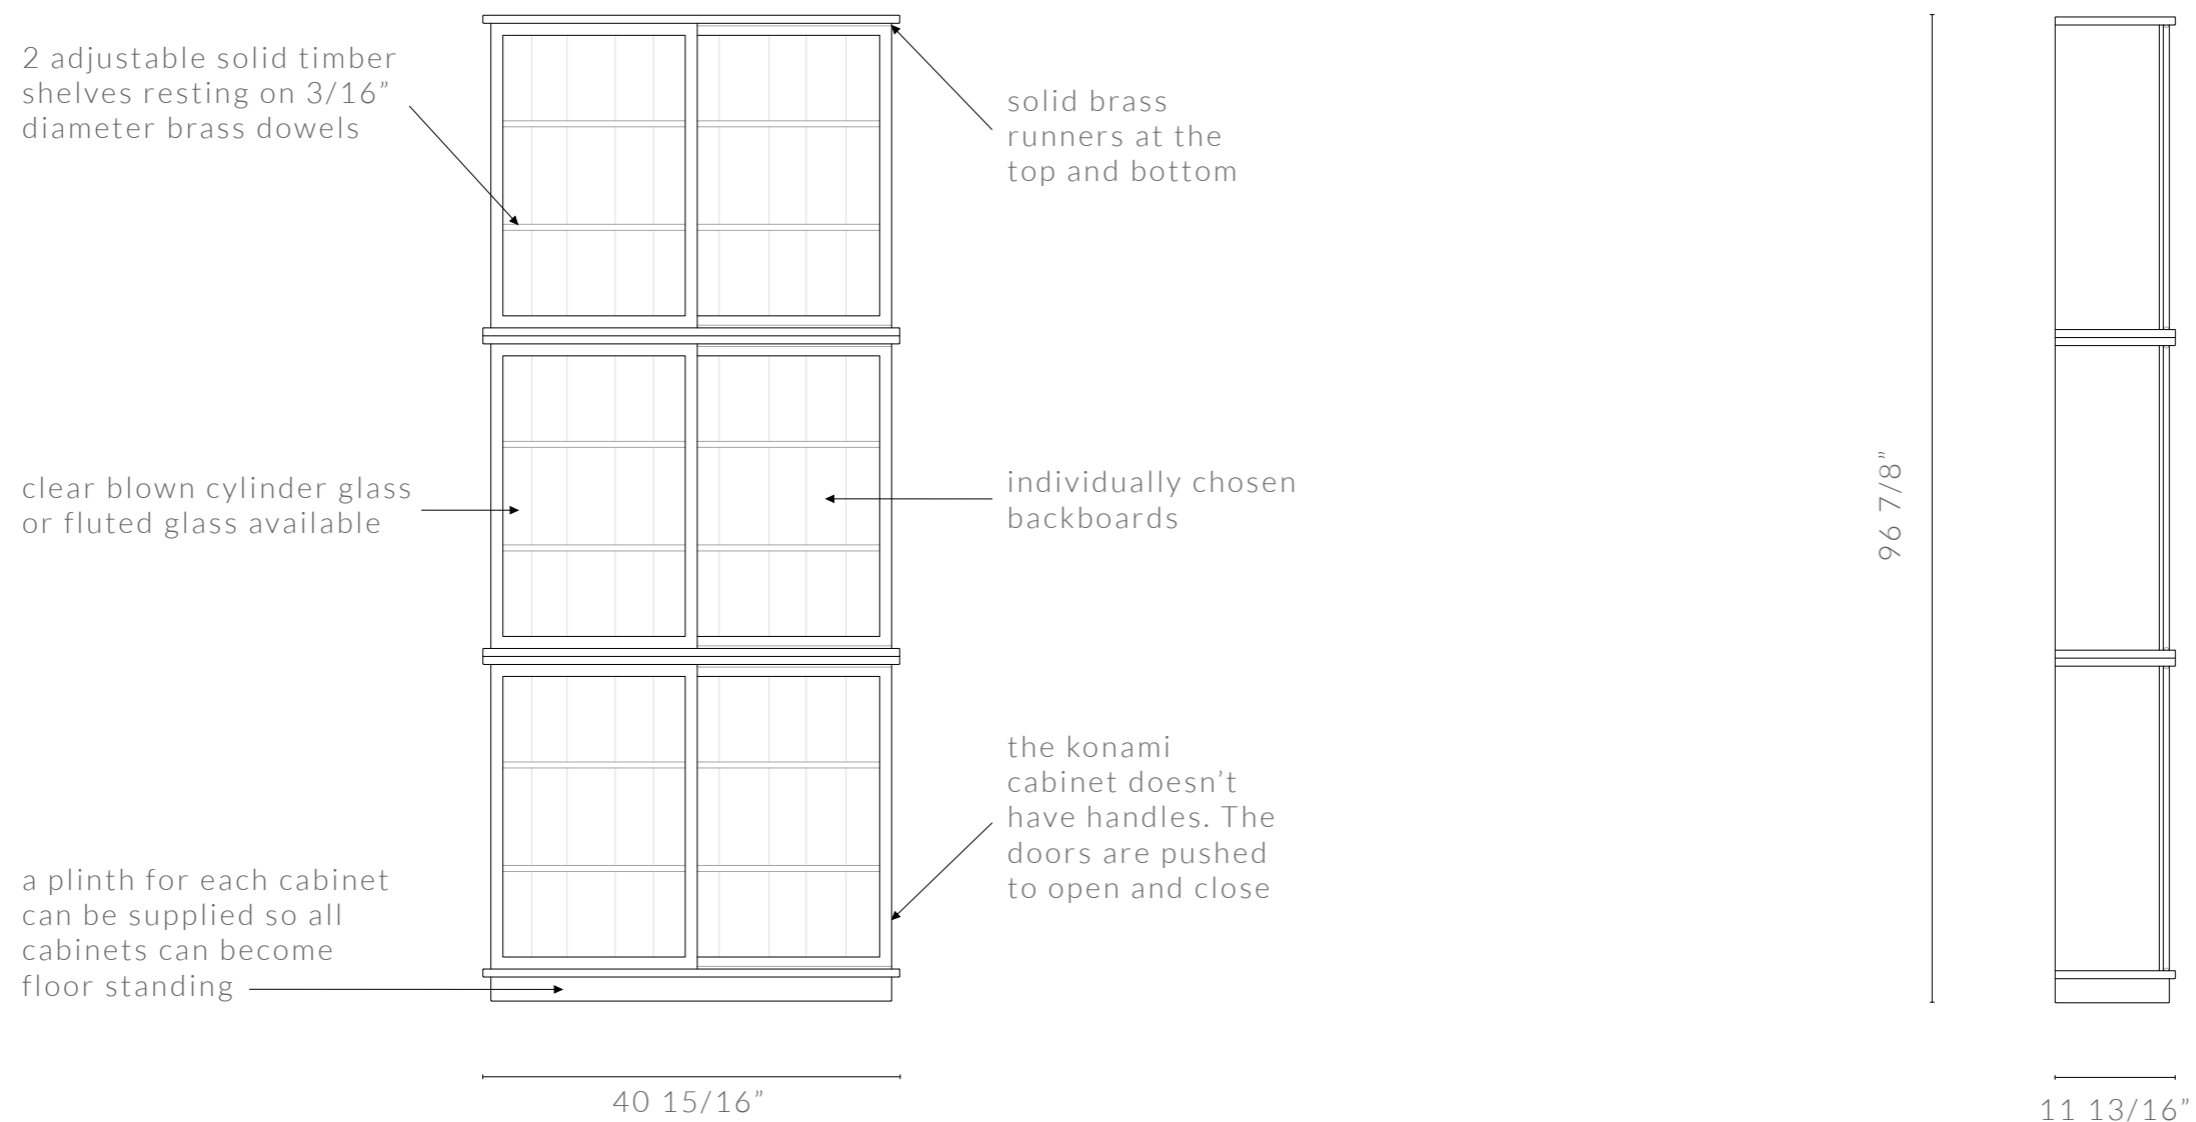

KONAMI CABINET DIAGRAMS

FLOOR STANDING WITH SLIDING DOORS (INCHES)

KONAMI CABINET

FLOOR STANDING WITH SLIDING DOORS (SINGLE CABINET)

40 15/16" W x 11 13/16" D x 33 7/8" H

DIMENSIONS IN INCHES

front view

side view

KONAMI CABINET

FLOOR STANDING WITH SLIDING DOORS (2 CABINETS)

40 15/16" W x 11 13/16" D x 65 3/8" H

DIMENSIONS IN INCHES

front view

side view

KONAMI CABINET

FLOOR STANDING WITH SLIDING DOORS (3 CABINETS)

40 15/16" W x 11 13/16" D x 96 7/8" H

DIMENSIONS IN INCHES

front view

side view

KONAMI CABINET DIAGRAMS

FLOOR STANDING WITH SLIDING DOORS (MM)

KONAMI CABINET

FLOOR STANDING WITH SLIDING DOORS (SINGLE CABINET)

1040mm W x 300mm D x 860mm H

DIMENSIONS IN MM

front view

side view

KONAMI CABINET

FLOOR STANDING WITH SLIDING DOORS (2 CABINETS)

1040mm W x 300mm D x 1660mm H

DIMENSIONS IN MM