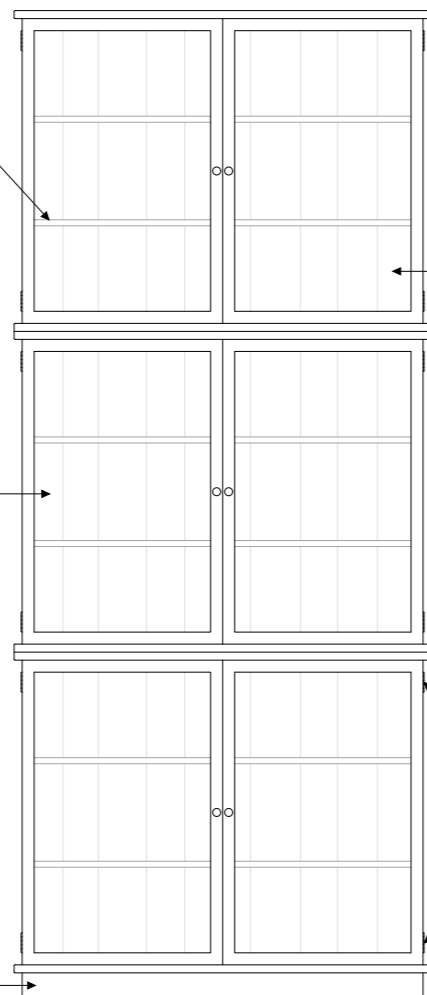

KONAMI CABINET

FLOOR STANDING WITH HINGED DOORS (3 CABINETS)

40 15/16" W x 11 13/16" D x 96 7/8" H

DIMENSIONS IN INCHES

front view

side view

2 adjustable solid timber shelves resting on 3/16" diameter brass dowels

clear blown cylinder glass or fluted glass available

a plinth for each cabinet can be supplied so all cabinets can become floor standing

individually chosen backboards

brass hinges

40 15/16"

96 7/8"

11 13/16"