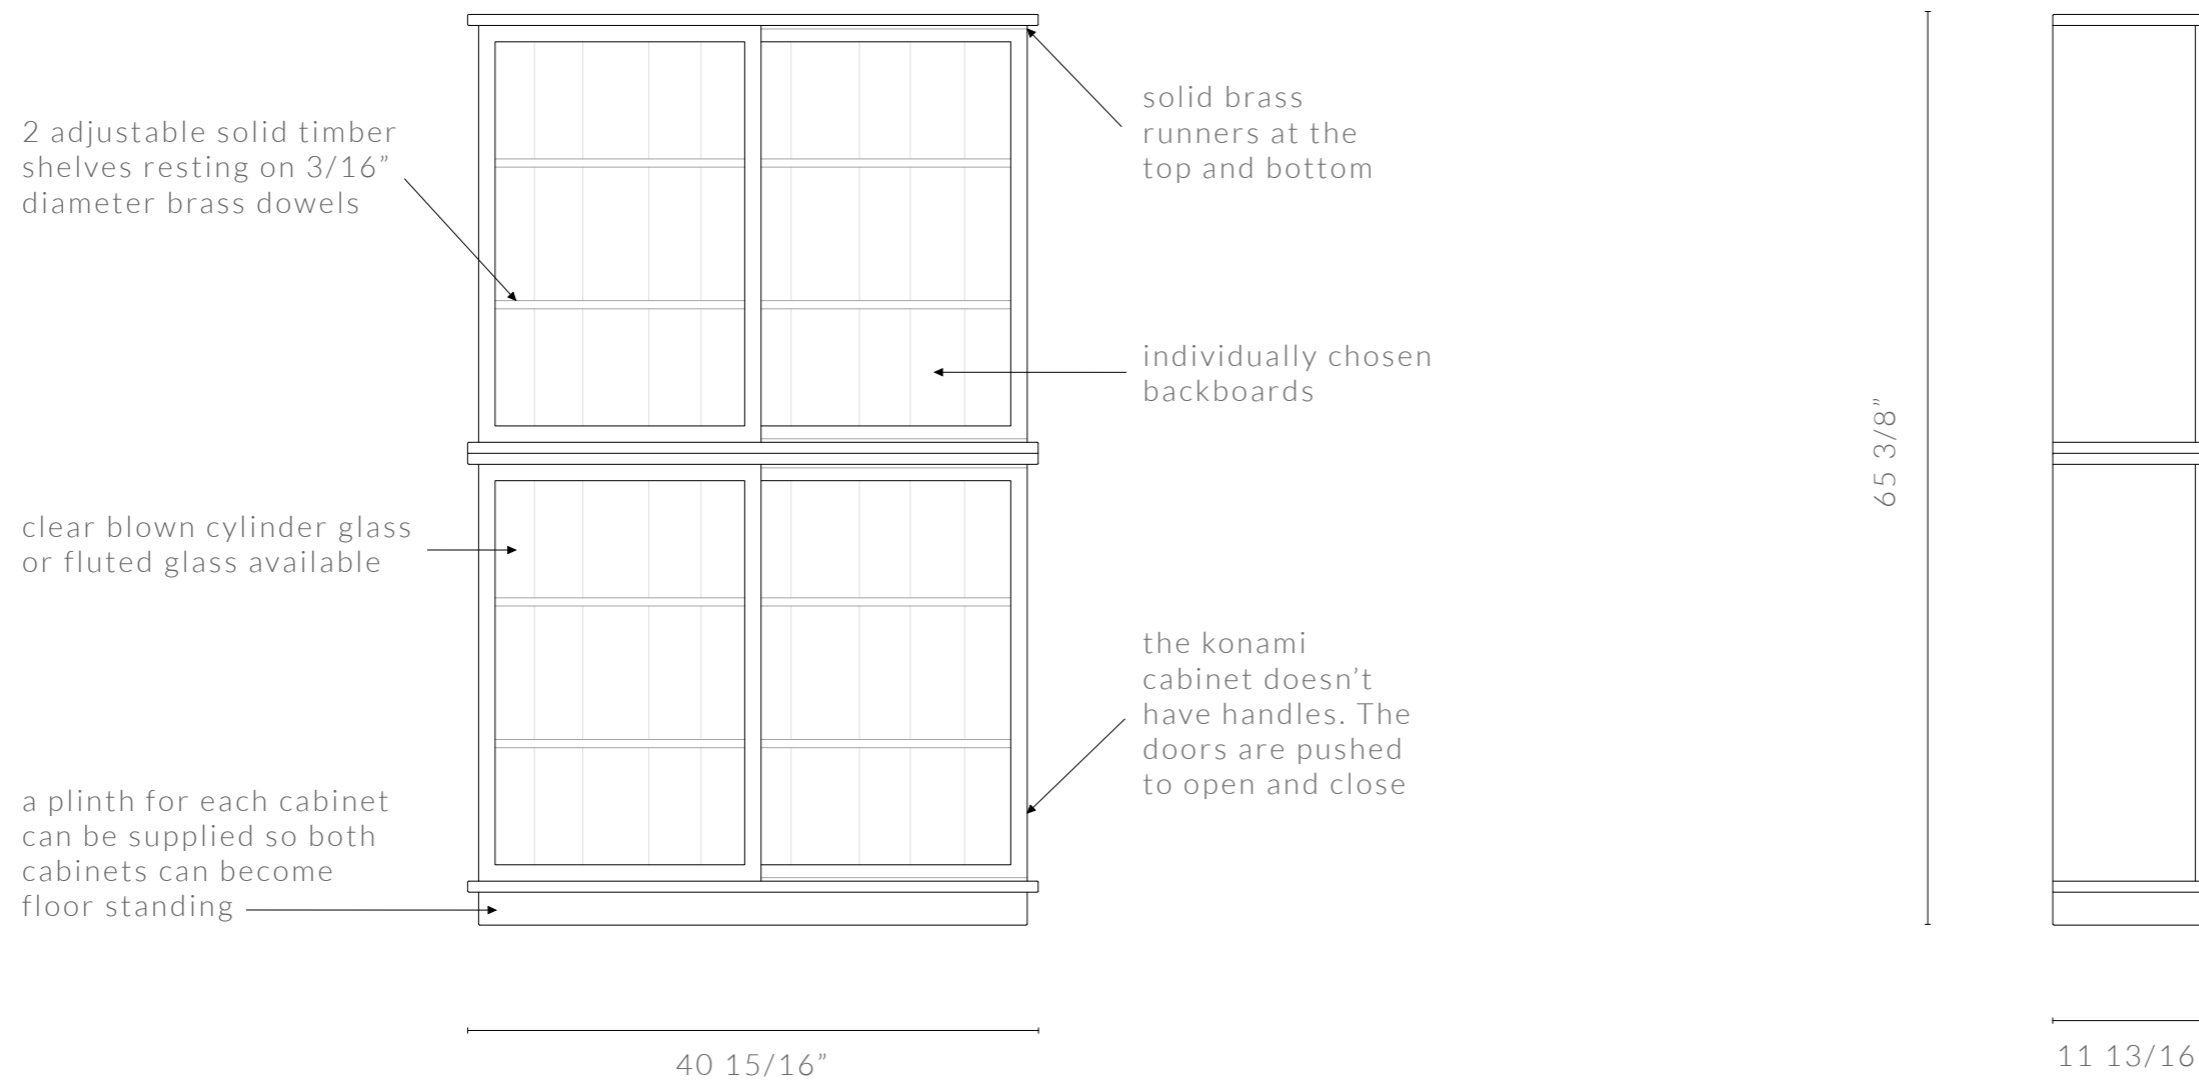

KONAMI CABINET DIAGRAMS

FLOOR STANDING WITH SLIDING DOORS (INCHES)

KONAMI CABINET

FLOOR STANDING WITH SLIDING DOORS (SINGLE CABINET)

40 15/16" W x 11 13/16" D x 33 7/8" H

DIMENSIONS IN INCHES

front view

side view

KONAMI CABINET

FLOOR STANDING WITH SLIDING DOORS (2 CABINETS)

40 15/16" W x 11 13/16" D x 65 3/8" H

DIMENSIONS IN INCHES

front view

side view

KONAMI CABINET

FLOOR STANDING WITH SLIDING DOORS (3 CABINETS)

40 15/16" W x 11 13/16" D x 96 7/8" H

DIMENSIONS IN INCHES

front view

side view

KONAMI CABINET DIAGRAMS

FLOOR STANDING WITH SLIDING DOORS (MM)

KONAMI CABINET

FLOOR STANDING WITH SLIDING DOORS (SINGLE CABINET)

1040mm W x 300mm D x 860mm H

DIMENSIONS IN MM

front view

side view

KONAMI CABINET

FLOOR STANDING WITH SLIDING DOORS (2 CABINETS)

1040mm W x 300mm D x 1660mm H

DIMENSIONS IN MM