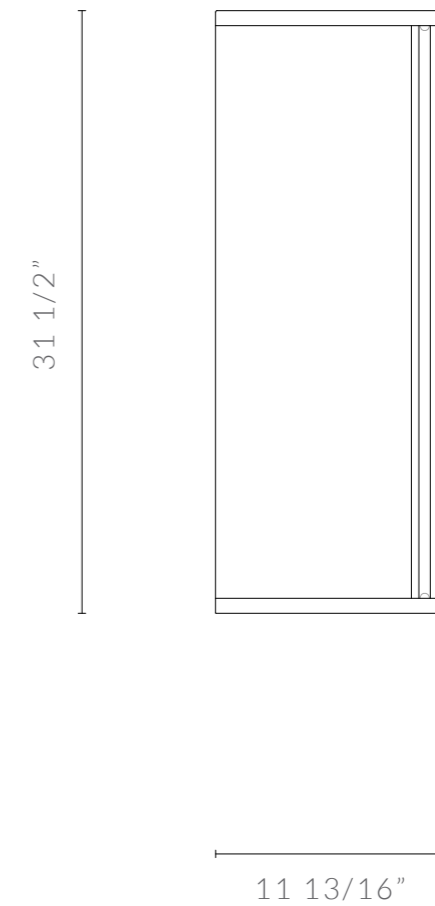

KONAMI CABINET

WALL MOUNTED WITH SLIDING DOORS

60 1/16" W x 11 13/16" D x 31 1/2" H

DIMENSIONS IN INCHES

side view