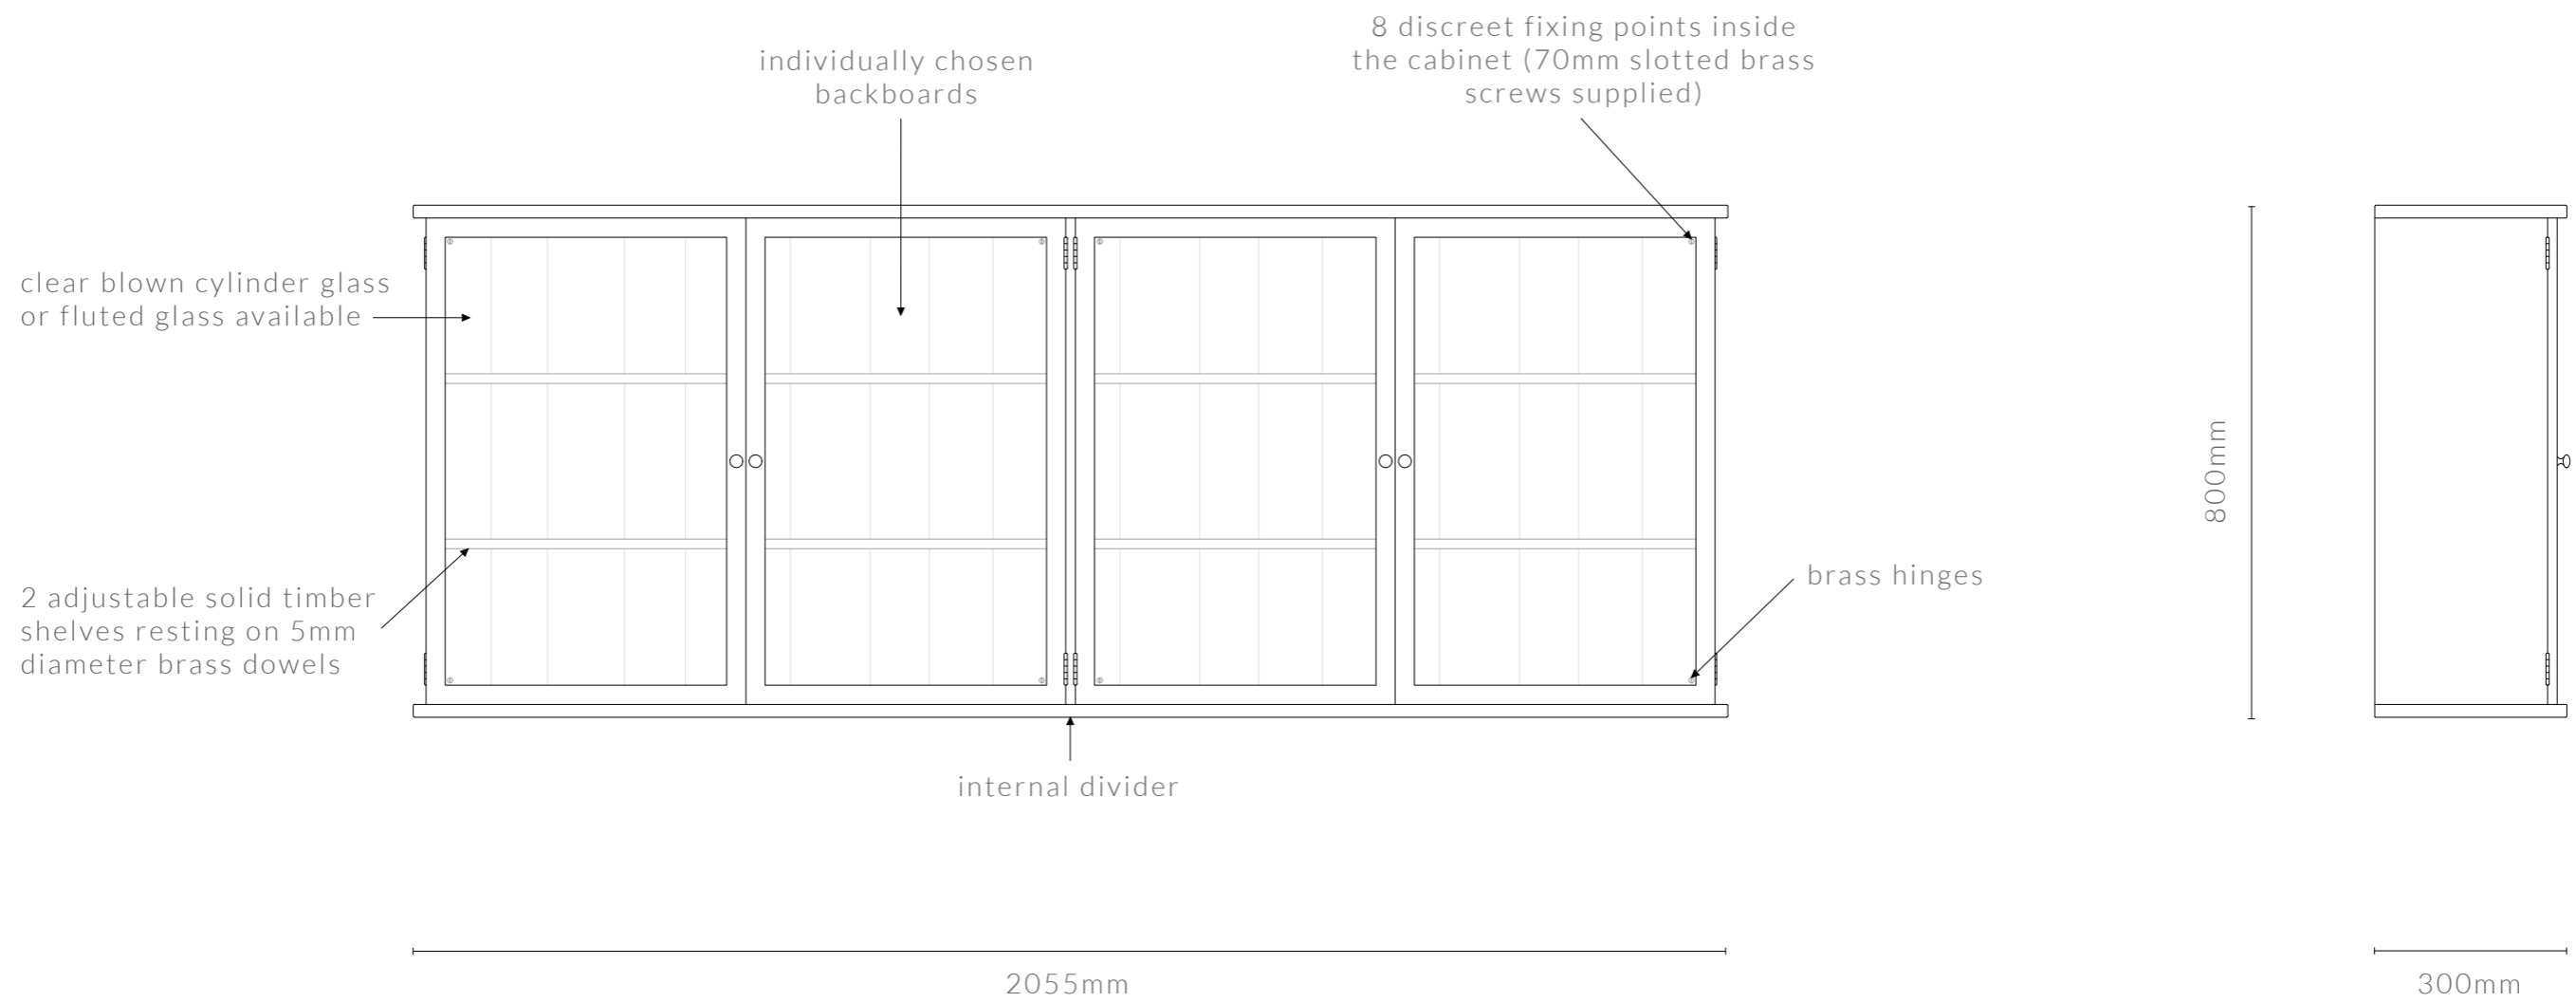

WALL MOUNTED WITH HINGED DOORS

1040mm W x 300mm D x 800mm H

DIMENSIONS IN MM

front view

side view

KONAMI CABINET

WALL MOUNTED WITH HINGED DOORS

1555mm W x 300mm D x 800mm H

DIMENSIONS IN MM

front view

side view

KONAMI CABINET

WALL MOUNTED WITH HINGED DOORS

2055mm W x 300mm D x 800mm H

DIMENSIONS IN MM

front view

side view

KONAMI CABINET

WALL MOUNTED WITH HINGED DOORS

2570mm W x 300mm D x 800mm H

DIMENSIONS IN MM

front view

side view

KONAMI CABINET

WALL MOUNTED WITH HINGED DOORS

3070mm W x 300mm D x 800mm H

DIMENSIONS IN MM

front view

side view