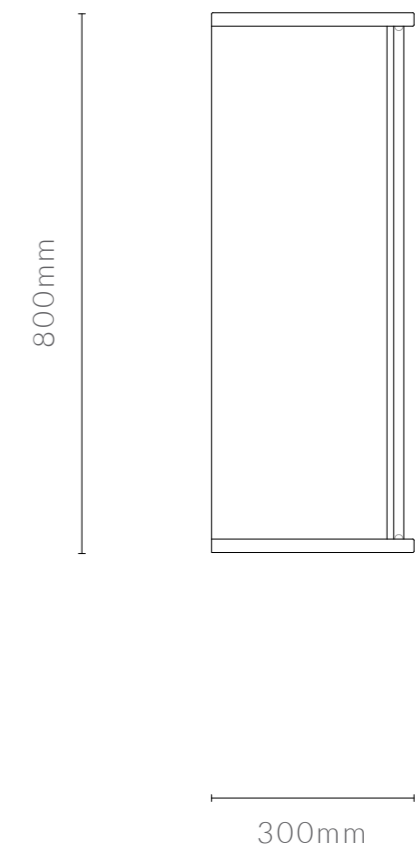

40 15/16" W x 11 13/16" D x 33 7/8" H

DIMENSIONS IN INCHES

front view

side view

2 adjustable solid timber shelves resting on 3/16" diameter brass dowels

individually chosen backboards

clear blown cylinder glass or fluted glass available

DIMENSIONS IN MM

front view

side view

KONAMI CABINET

WALL MOUNTED WITH SLIDING DOORS

2010mm W x 300mm D x 800mm H

DIMENSIONS IN MM

front view

side view

KONAMI CABINET

WALL MOUNTED WITH SLIDING DOORS

2495mm W x 300mm D x 800mm H

DIMENSIONS IN MM

front view

side view

KONAMI CABINET

WALL MOUNTED WITH HINGED DOORS

3070mm W x 300mm D x 800mm H

DIMENSIONS IN MM

front view

side view