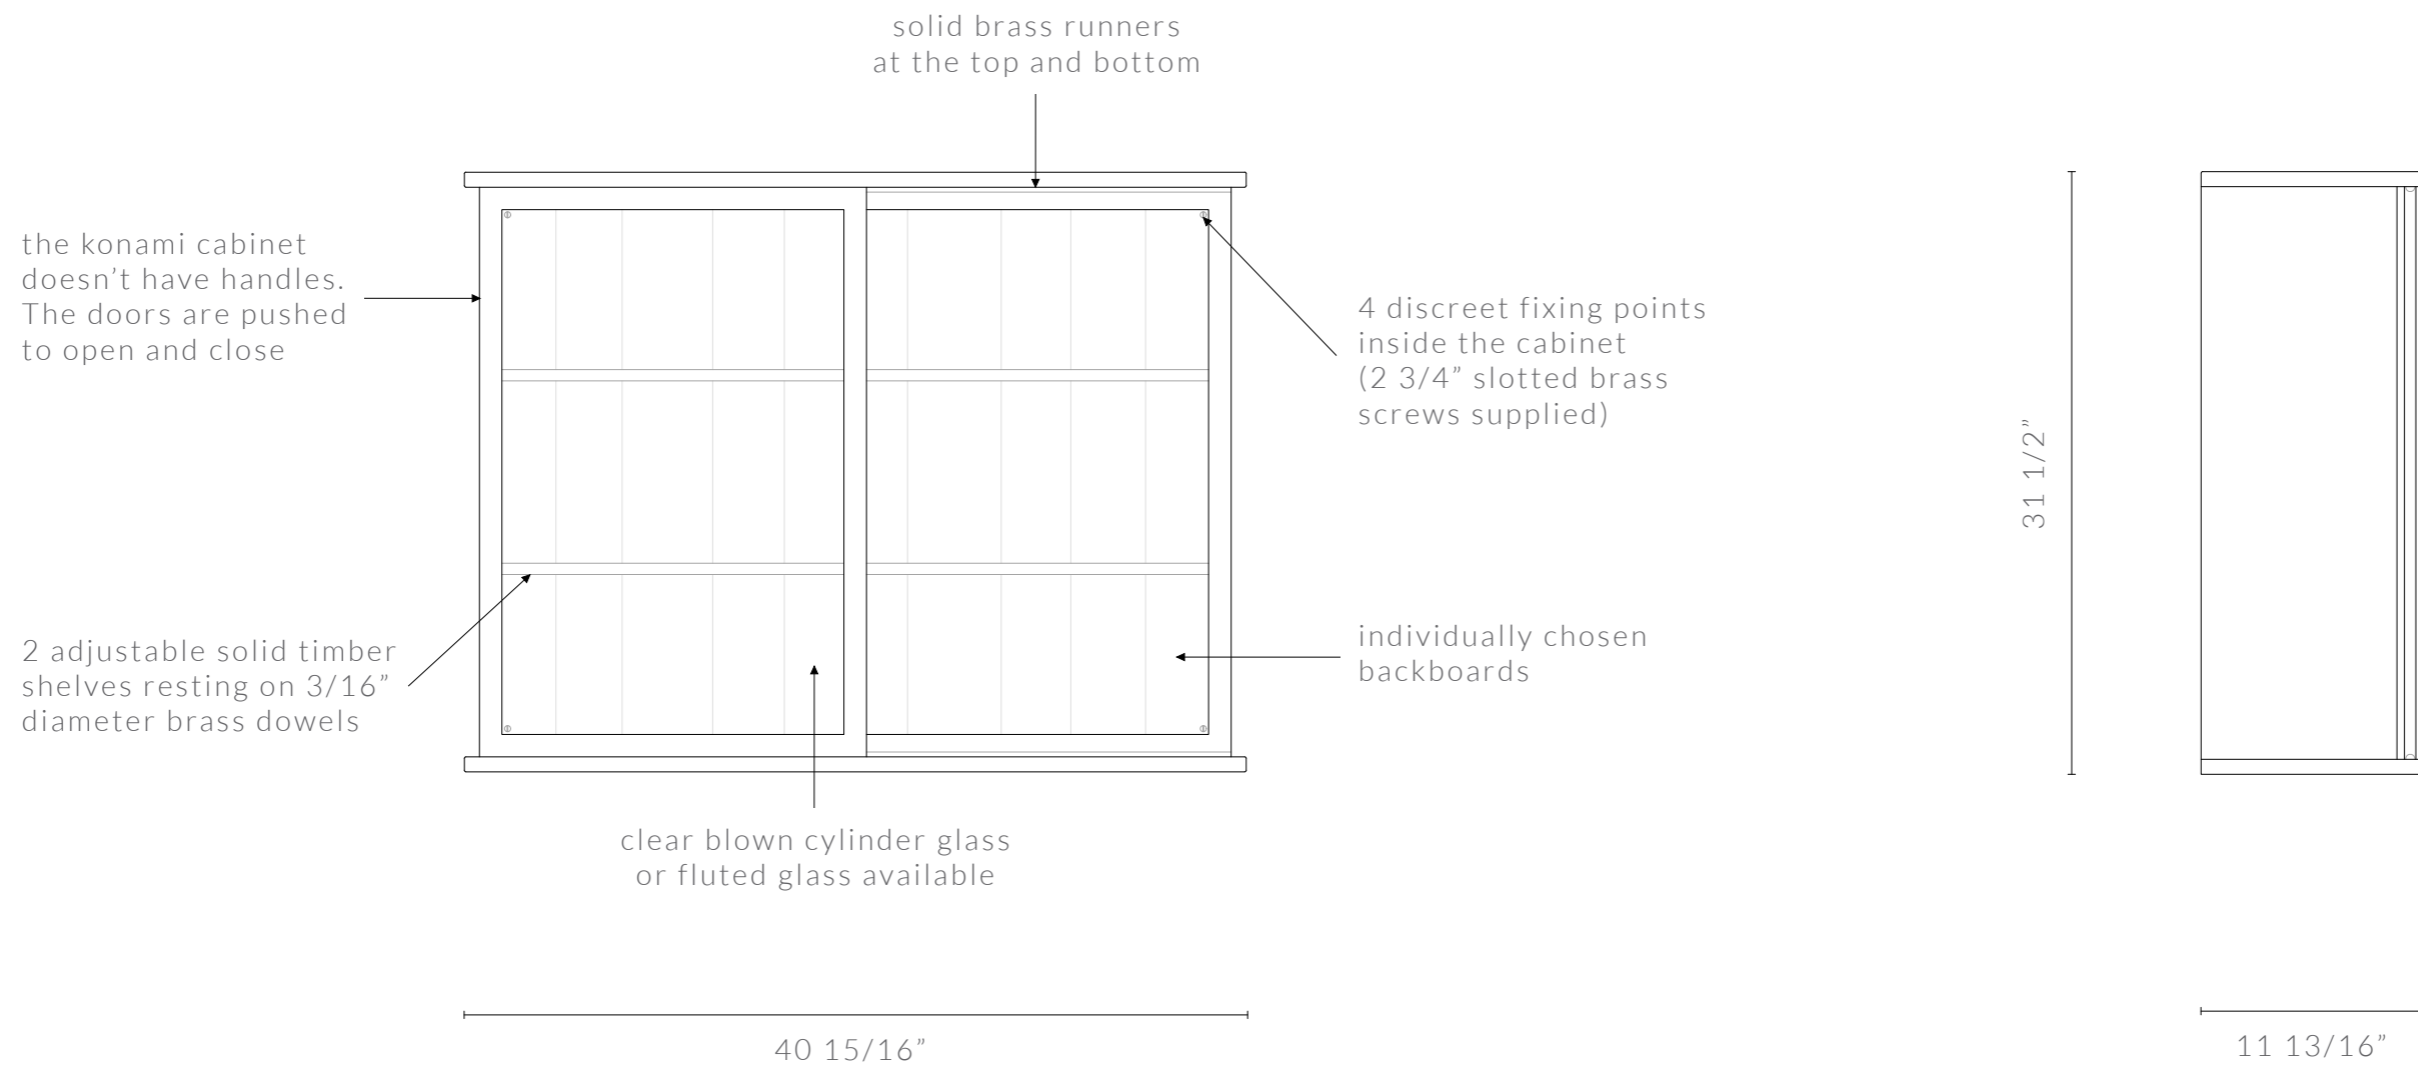

KONAMI CABINET

WALL MOUNTED WITH SLIDING DOORS

40 15/16" W x 11 13/16" D x 31 1/2" H

DIMENSIONS IN INCHES

front view

side view