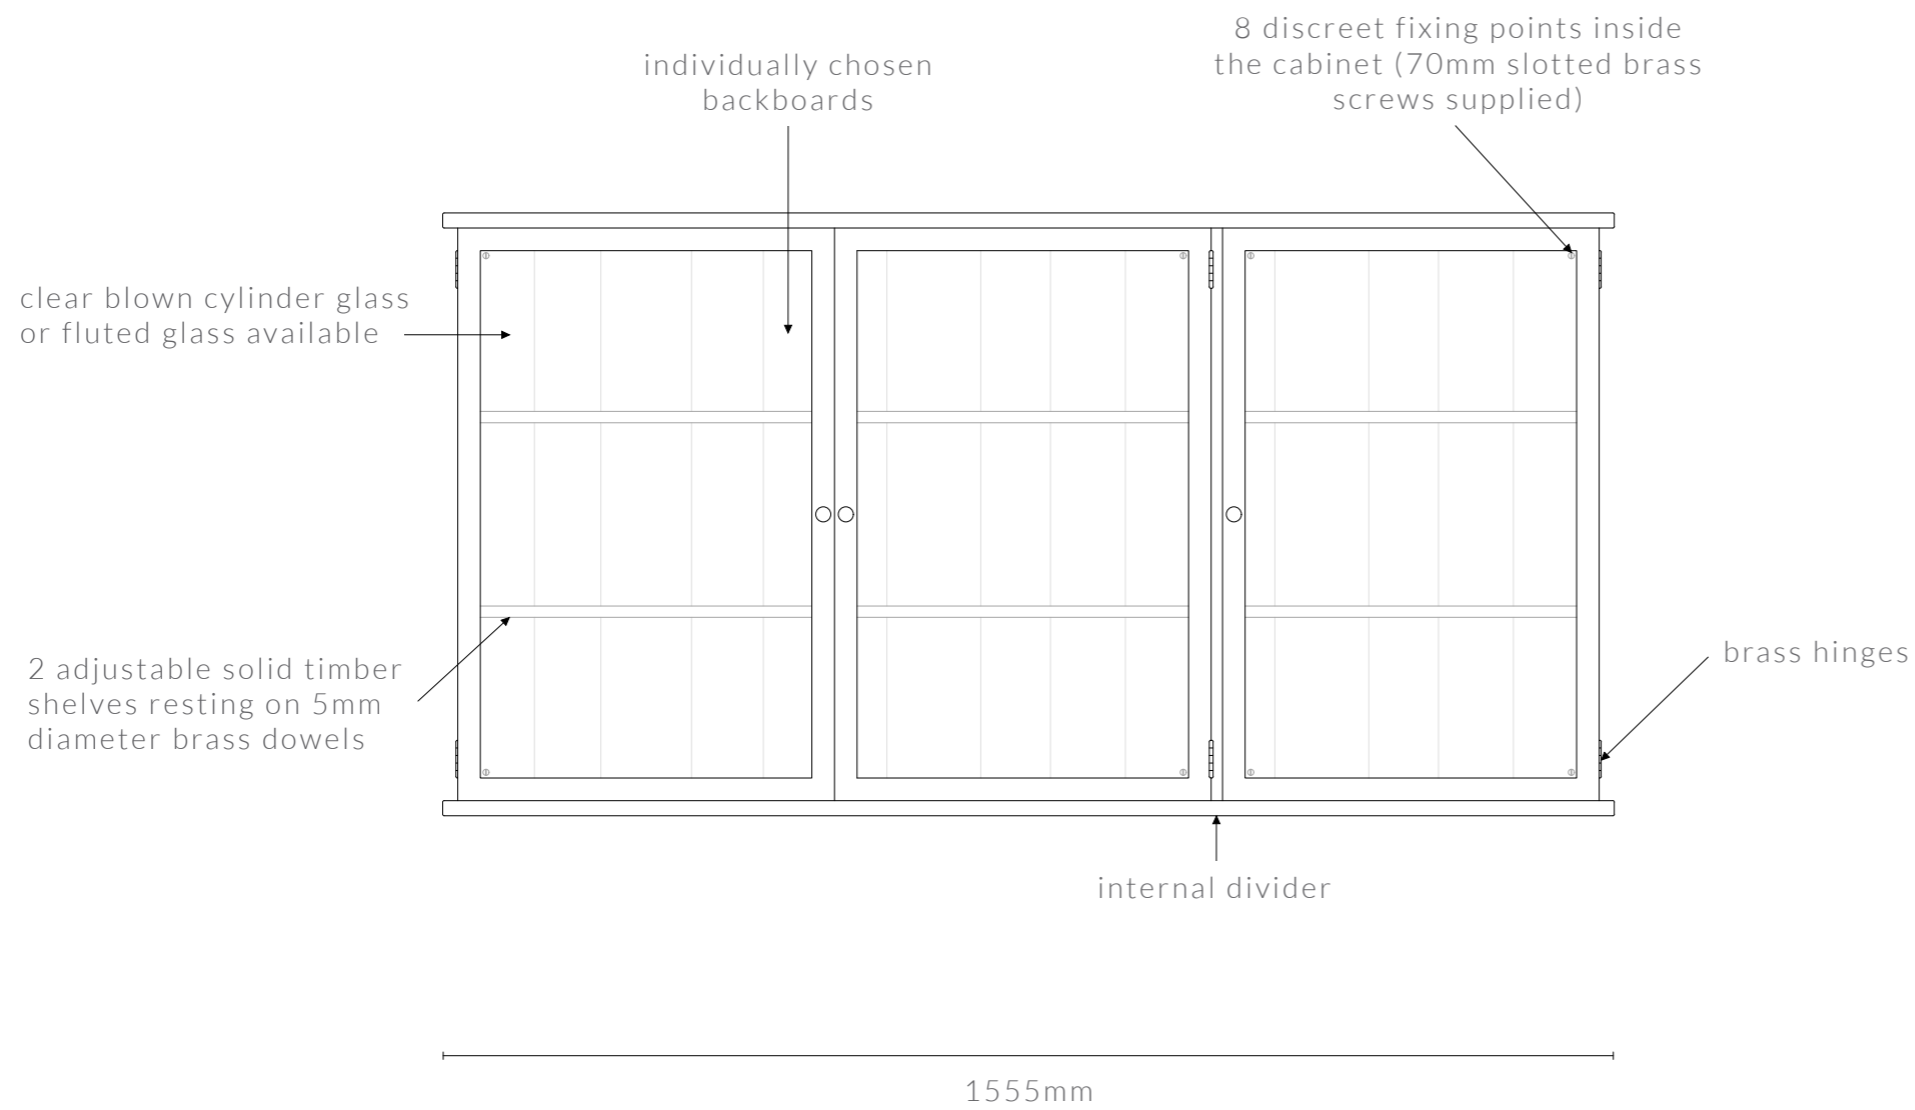

WALL MOUNTED WITH HINGED DOORS

120 7/8" W x 11 13/16" D x 31 1/2" H

DIMENSIONS IN INCHES

front view

side view

KONAMI CABINET DIAGRAMS

WALL MOUNTED WITH HINGED DOORS (MM)

KONAMI CABINET

WALL MOUNTED WITH HINGED DOORS

1040mm W x 300mm D x 800mm H

DIMENSIONS IN MM

front view

side view

KONAMI CABINET

WALL MOUNTED WITH HINGED DOORS

1555mm W x 300mm D x 800mm H

DIMENSIONS IN MM

front view

side view

KONAMI CABINET

WALL MOUNTED WITH HINGED DOORS

2055mm W x 300mm D x 800mm H

DIMENSIONS IN MM

front view

WALL MOUNTED WITH HINGED DOORS

3070mm W x 300mm D x 800mm H

DIMENSIONS IN MM

front view

side view