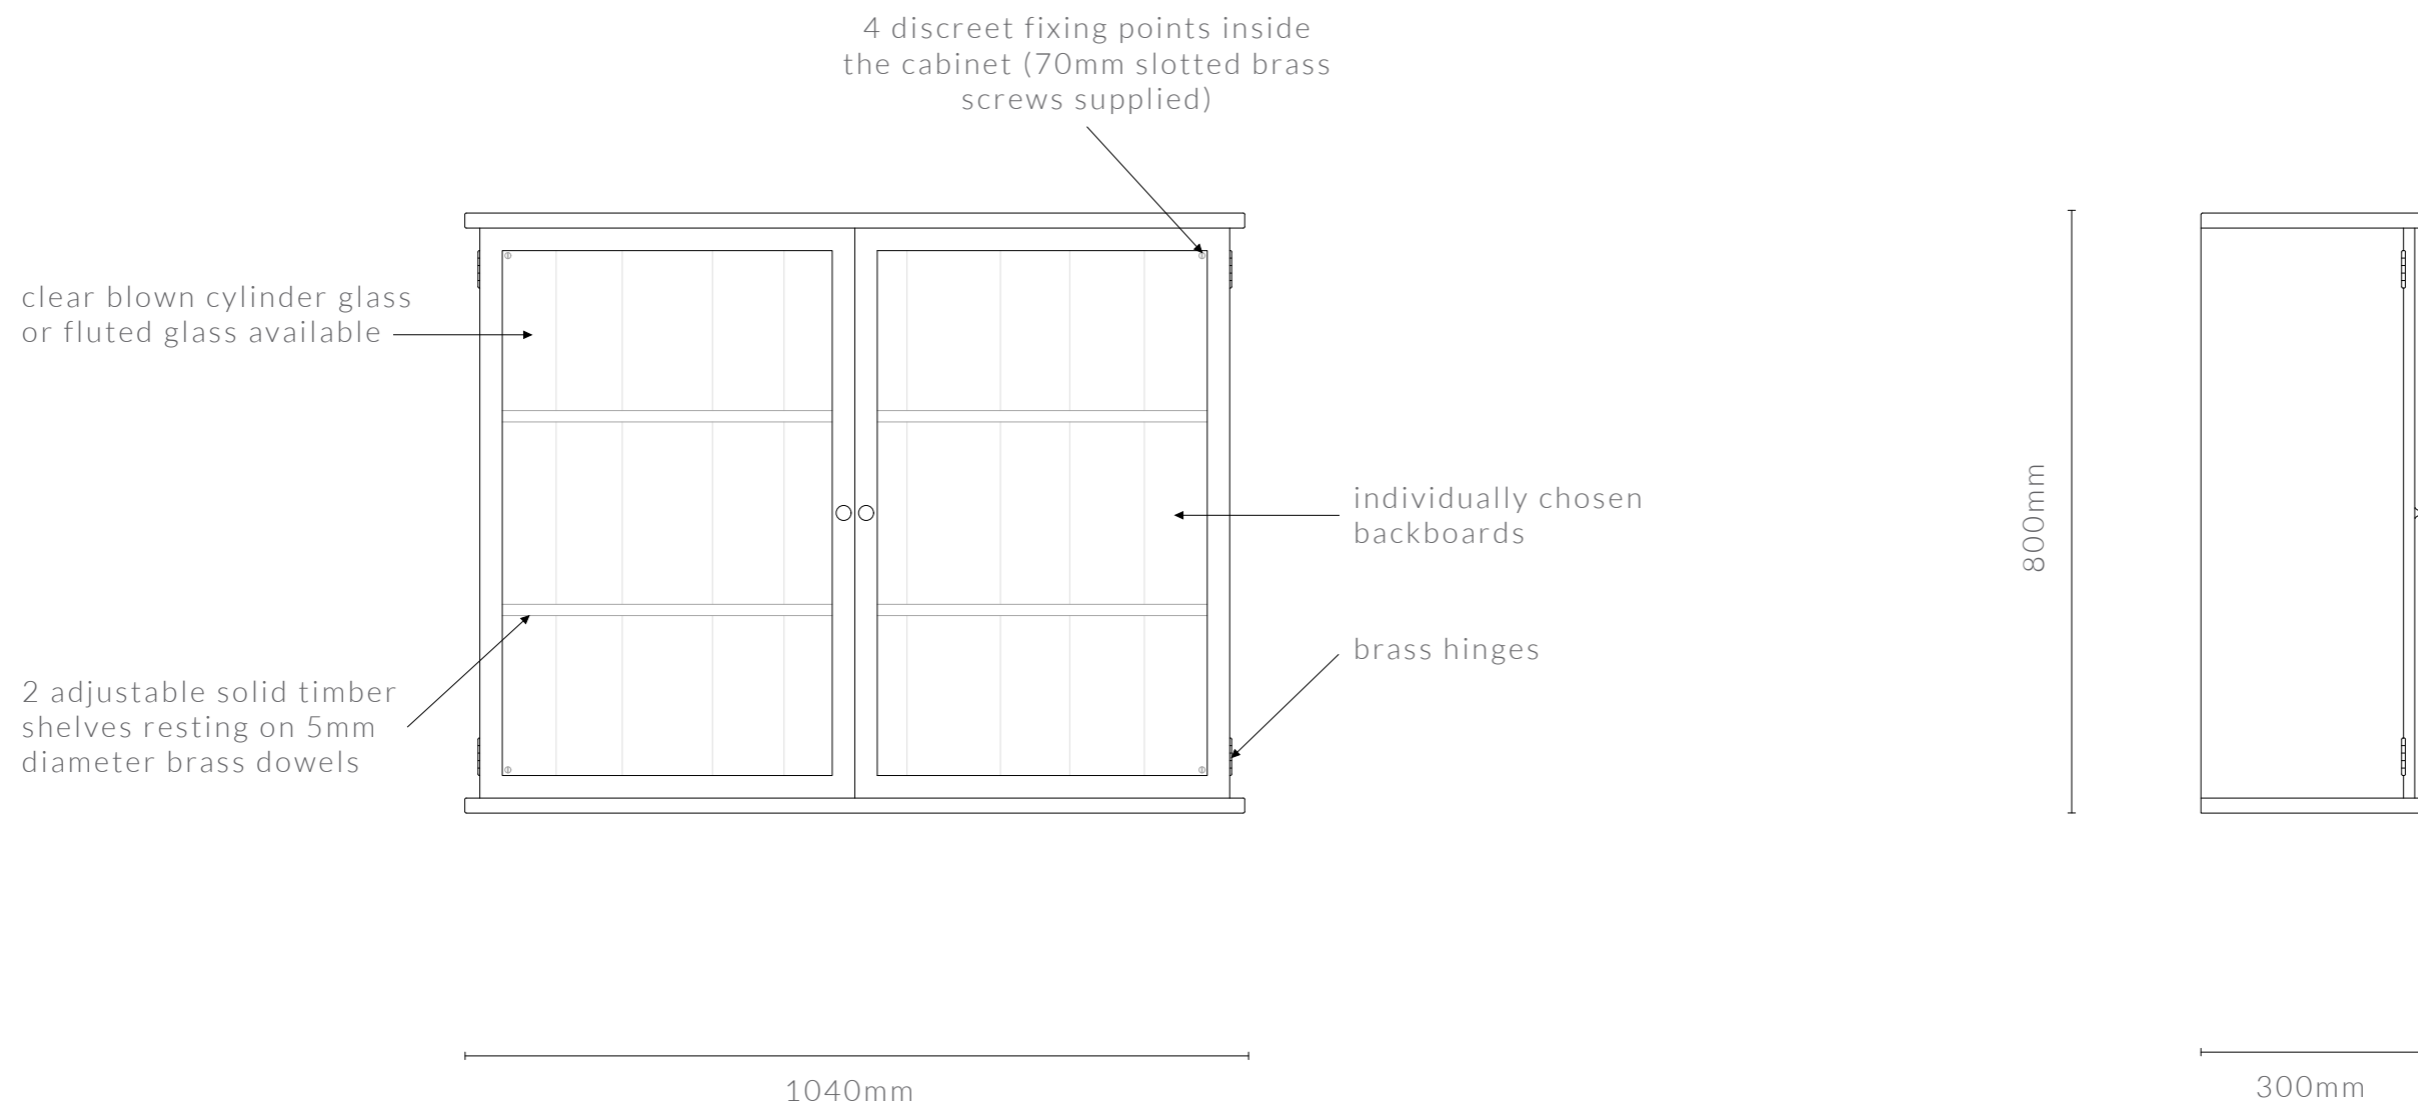

WALL MOUNTED WITH HINGED DOORS

120 7/8" W x 11 13/16" D x 31 1/2" H

DIMENSIONS IN INCHES

front view

side view

KONAMI CABINET DIAGRAMS

WALL MOUNTED WITH HINGED DOORS (MM)

KONAMI CABINET

WALL MOUNTED WITH HINGED DOORS

1040mm W x 300mm D x 800mm H

DIMENSIONS IN MM

front view

side view

KONAMI CABINET

WALL MOUNTED WITH HINGED DOORS

1555mm W x 300mm D x 800mm H

WALL MOUNTED WITH HINGED DOORS

3070mm W x 300mm D x 800mm H

DIMENSIONS IN MM

front view

side view