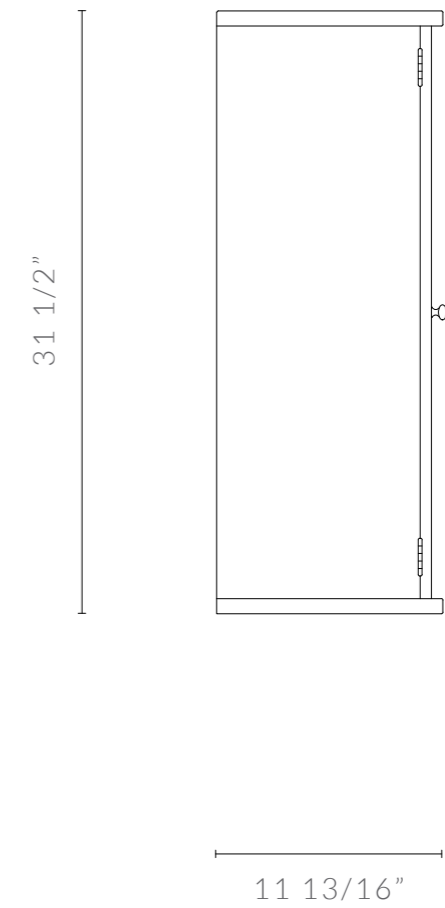

WALL MOUNTED WITH SLIDING DOORS

2980mm W x 300mm D x 800mm H

DIMENSIONS IN MM

front view

side view

KONAMI CABINET DIAGRAMS

WALL MOUNTED WITH HINGED DOORS (INCHES)

KONAMI CABINET

WALL MOUNTED WITH HINGED DOORS

40 15/16" W x 11 13/16" D x 31 1/2" H

DIMENSIONS IN INCHES

front view

side view

KONAMI CABINET

WALL MOUNTED WITH HINGED DOORS

61 1/4" W x 11 13/16" D x 31 1/2" H

DIMENSIONS IN INCHES

front view

side view

KONAMI CABINET

WALL MOUNTED WITH HINGED DOORS

80 7/8" W x 11 13/16" D x 31 1/2" H

DIMENSIONS IN INCHES

front view

WALL MOUNTED WITH HINGED DOORS

3070mm W x 300mm D x 800mm H

DIMENSIONS IN MM

front view

side view