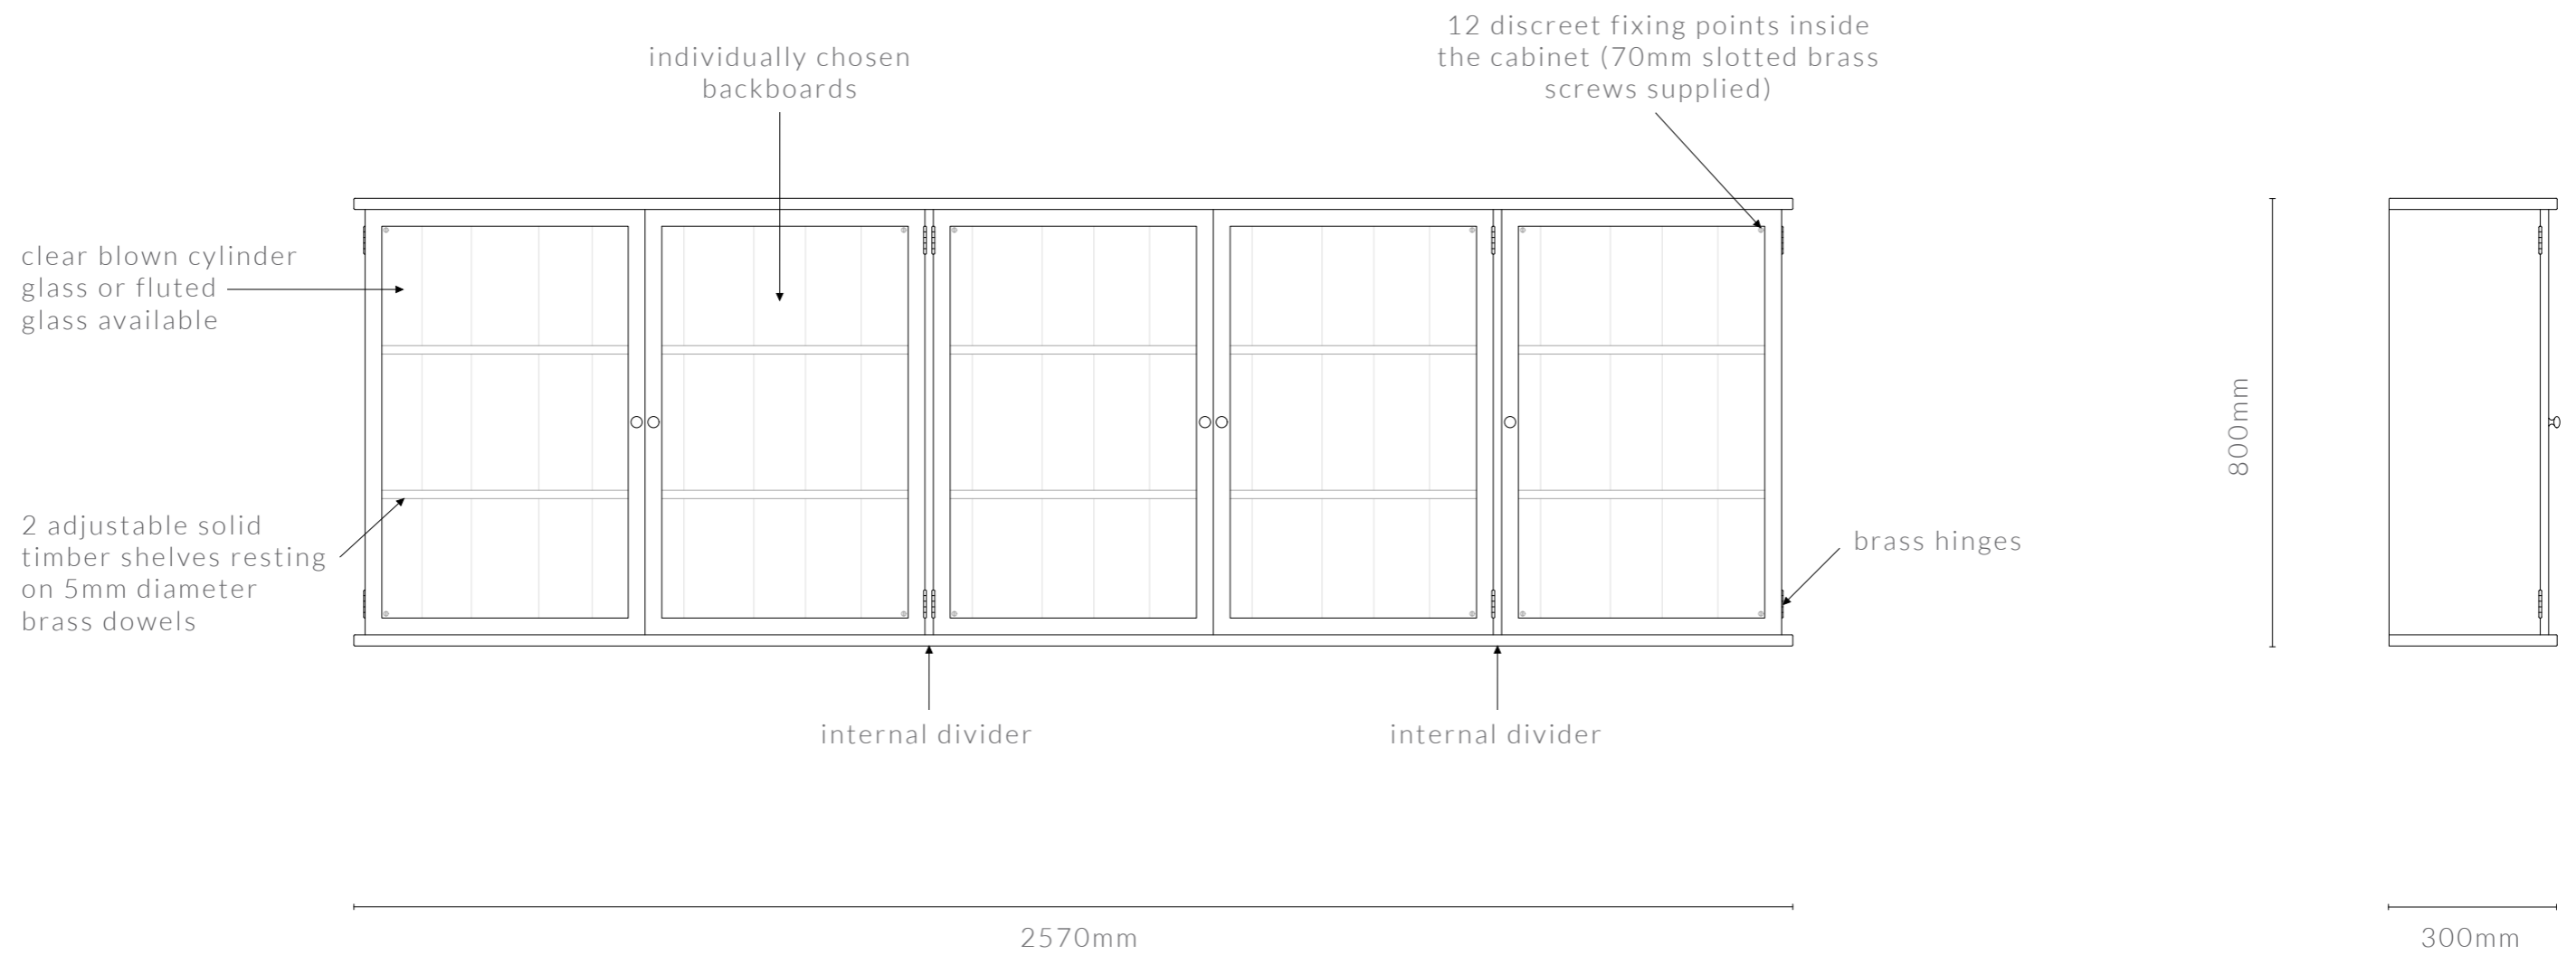

40 15/16" W x 11 13/16" D x 96 7/8" H

DIMENSIONS IN INCHES

front view

side view

KONAMI CABINET DIAGRAMS

FLOOR STANDING WITH SLIDING DOORS (MM)

KONAMI CABINET

FLOOR STANDING WITH SLIDING DOORS (SINGLE CABINET)

DIMENSIONS IN MM

front view

side view

KONAMI CABINET

WALL MOUNTED WITH HINGED DOORS

2055mm W x 300mm D x 800mm H

DIMENSIONS IN MM

front view

side view

KONAMI CABINET

WALL MOUNTED WITH HINGED DOORS

2570mm W x 300mm D x 800mm H

DIMENSIONS IN MM

front view

side view

KONAMI CABINET

WALL MOUNTED WITH HINGED DOORS

3070mm W x 300mm D x 800mm H

DIMENSIONS IN MM

front view

side view