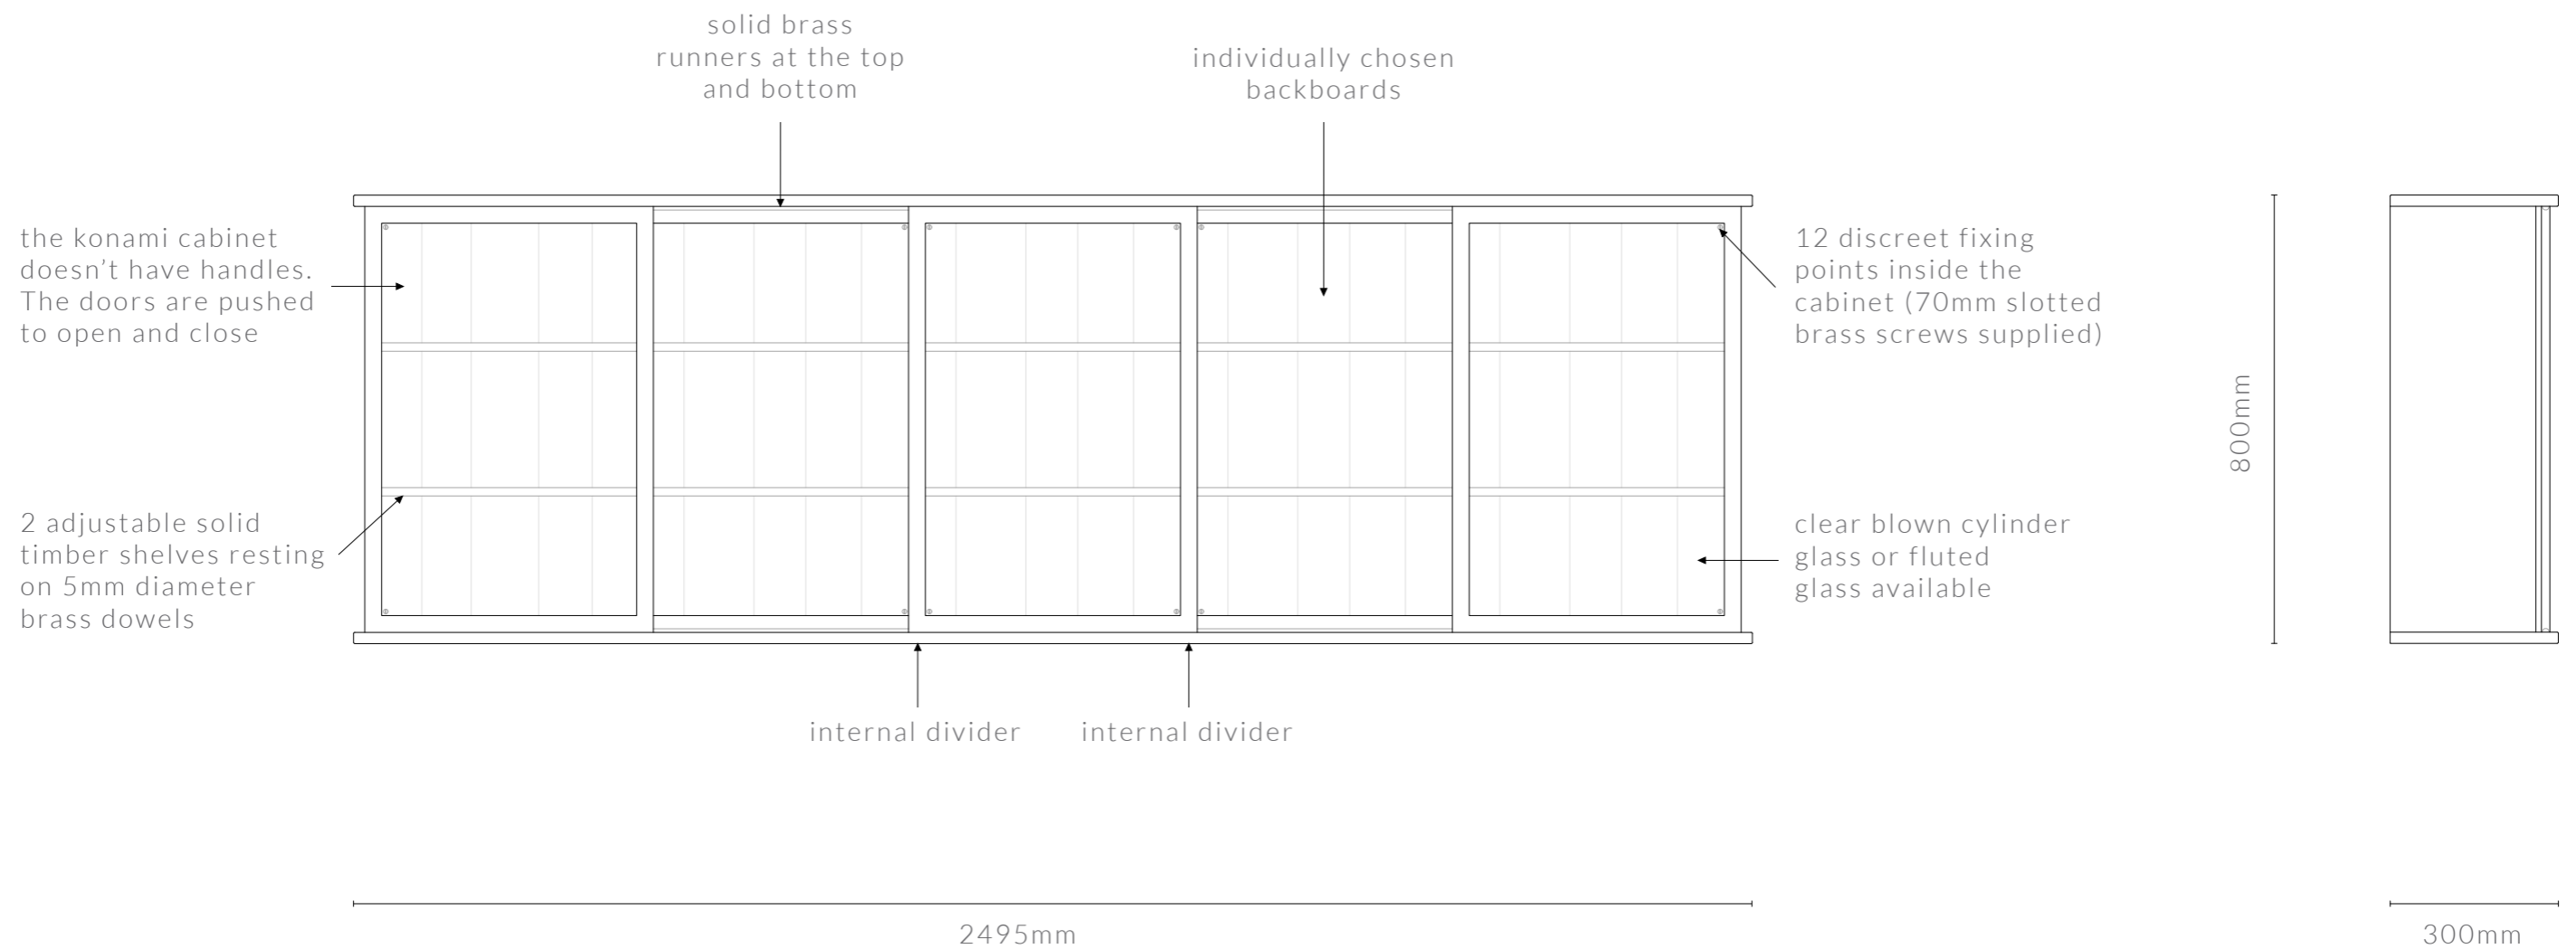

KONAMI CABINET DIAGRAMS

FLOOR STANDING WITH SLIDING DOORS (INCHES)

KONAMI CABINET

FLOOR STANDING WITH SLIDING DOORS (SINGLE CABINET)

40 15/16" W x 11 13/16" D x 33 7/8" H

DIMENSIONS IN INCHES

front view

side view

side view

KONAMI CABINET

WALL MOUNTED WITH SLIDING DOORS

2495mm W x 300mm D x 800mm H

DIMENSIONS IN MM

front view

side view

KONAMI CABINET

WALL MOUNTED WITH SLIDING DOORS

2980mm W x 300mm D x 800mm H

DIMENSIONS IN MM

front view

side view

KONAMI CABINET DIAGRAMS

WALL MOUNTED WITH HINGED DOORS (INCHES)

KONAMI CABINET

WALL MOUNTED WITH HINGED DOORS

3070mm W x 300mm D x 800mm H

DIMENSIONS IN MM

front view

side view