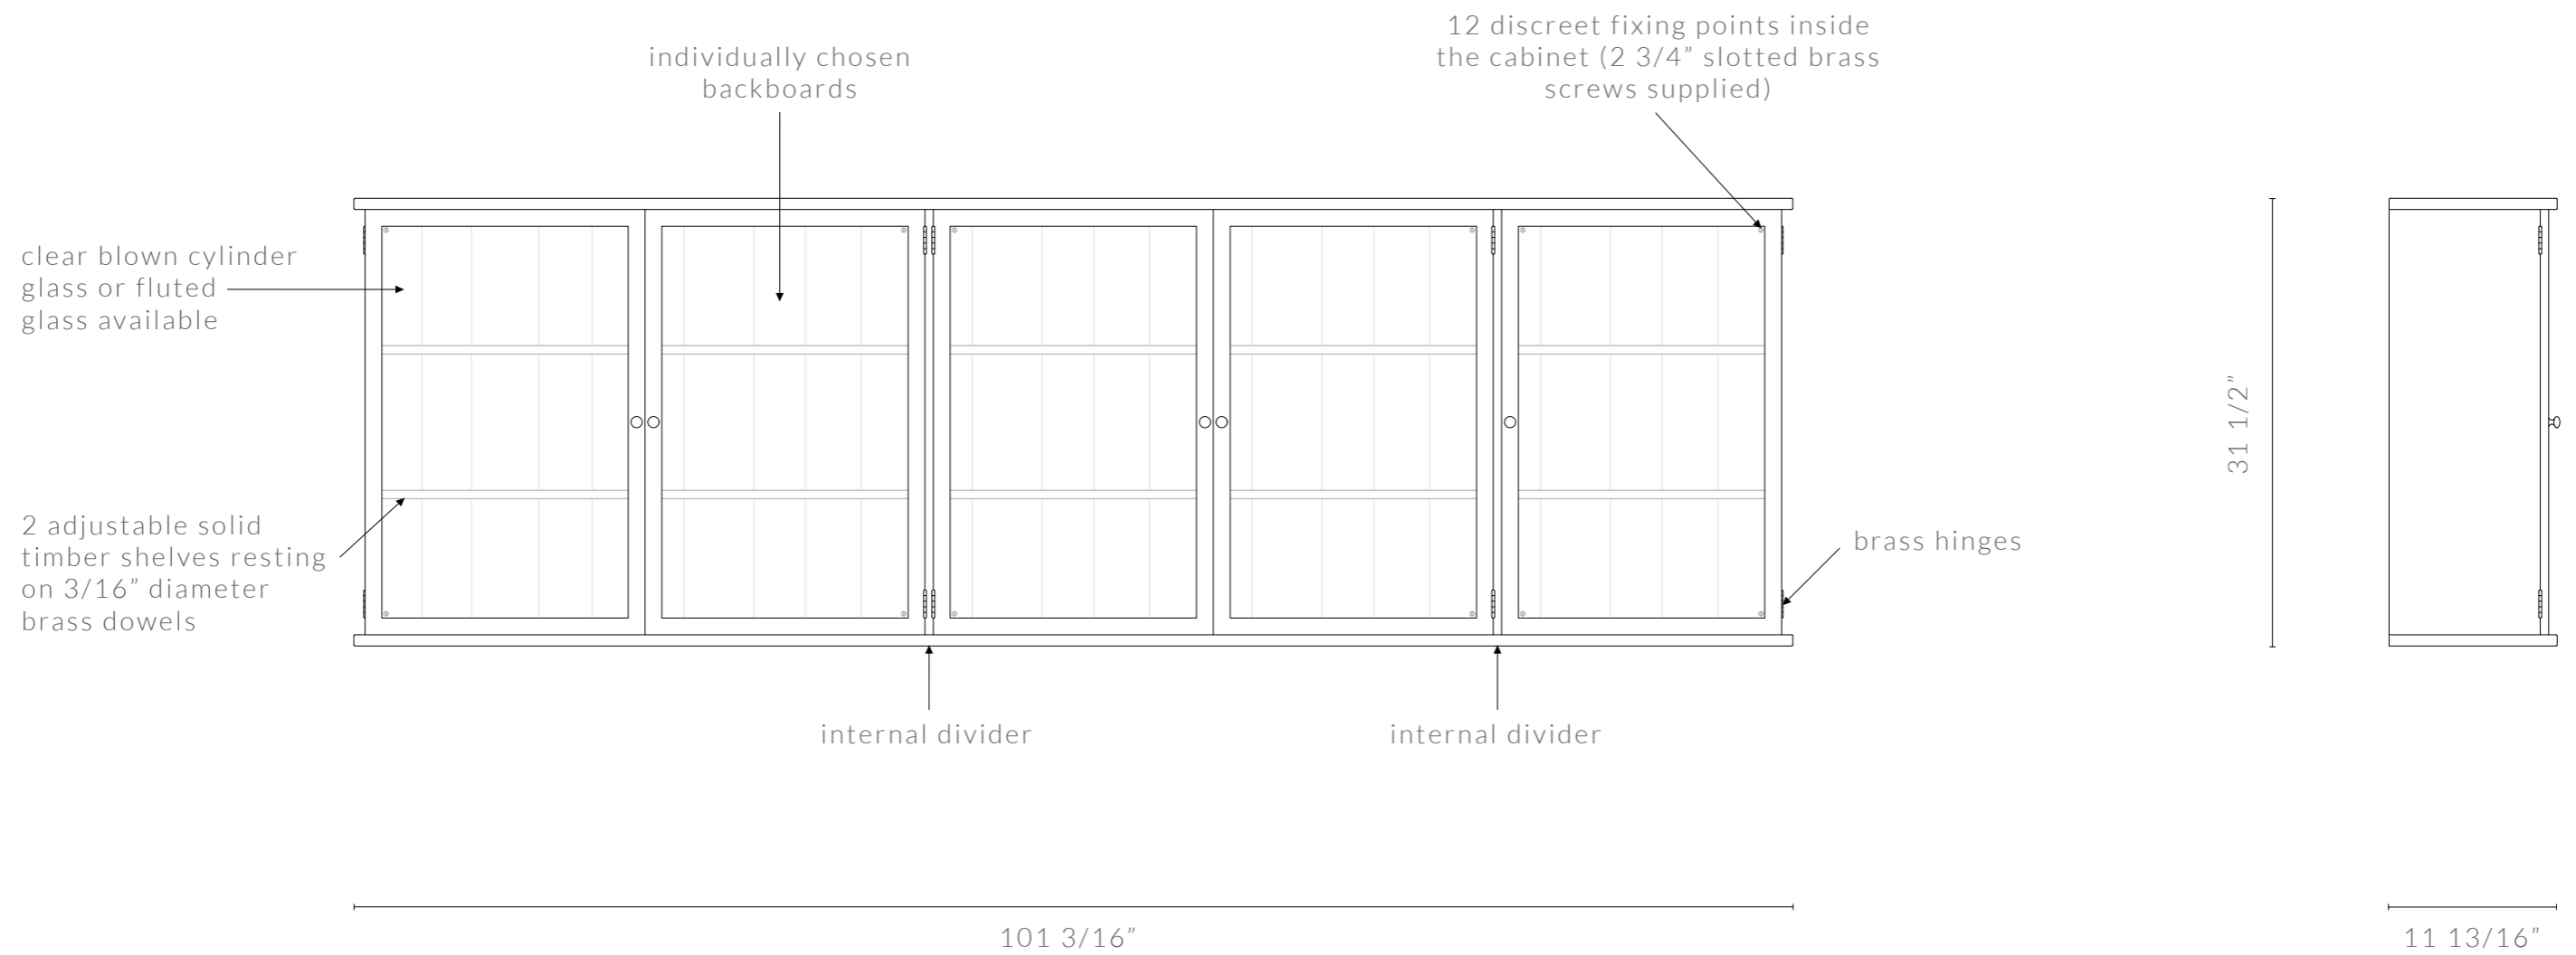

KONAMI CABINET DIAGRAMS

FLOOR STANDING WITH SLIDING DOORS (INCHES)

KONAMI CABINET

FLOOR STANDING WITH SLIDING DOORS (SINGLE CABINET)

40 15/16" W x 11 13/16" D x 33 7/8" H

DIMENSIONS IN INCHES

front view

side view

DIMENSIONS IN INCHES

front view

side view

KONAMI CABINET

WALL MOUNTED WITH HINGED DOORS

80 7/8" W x 11 13/16" D x 31 1/2" H

DIMENSIONS IN INCHES

front view

side view

KONAMI CABINET

WALL MOUNTED WITH HINGED DOORS

101 3/16" W x 11 13/16" D x 31 1/2" H

DIMENSIONS IN INCHES

front view

side view

KONAMI CABINET

WALL MOUNTED WITH HINGED DOORS

3070mm W x 300mm D x 800mm H

DIMENSIONS IN MM

front view

side view