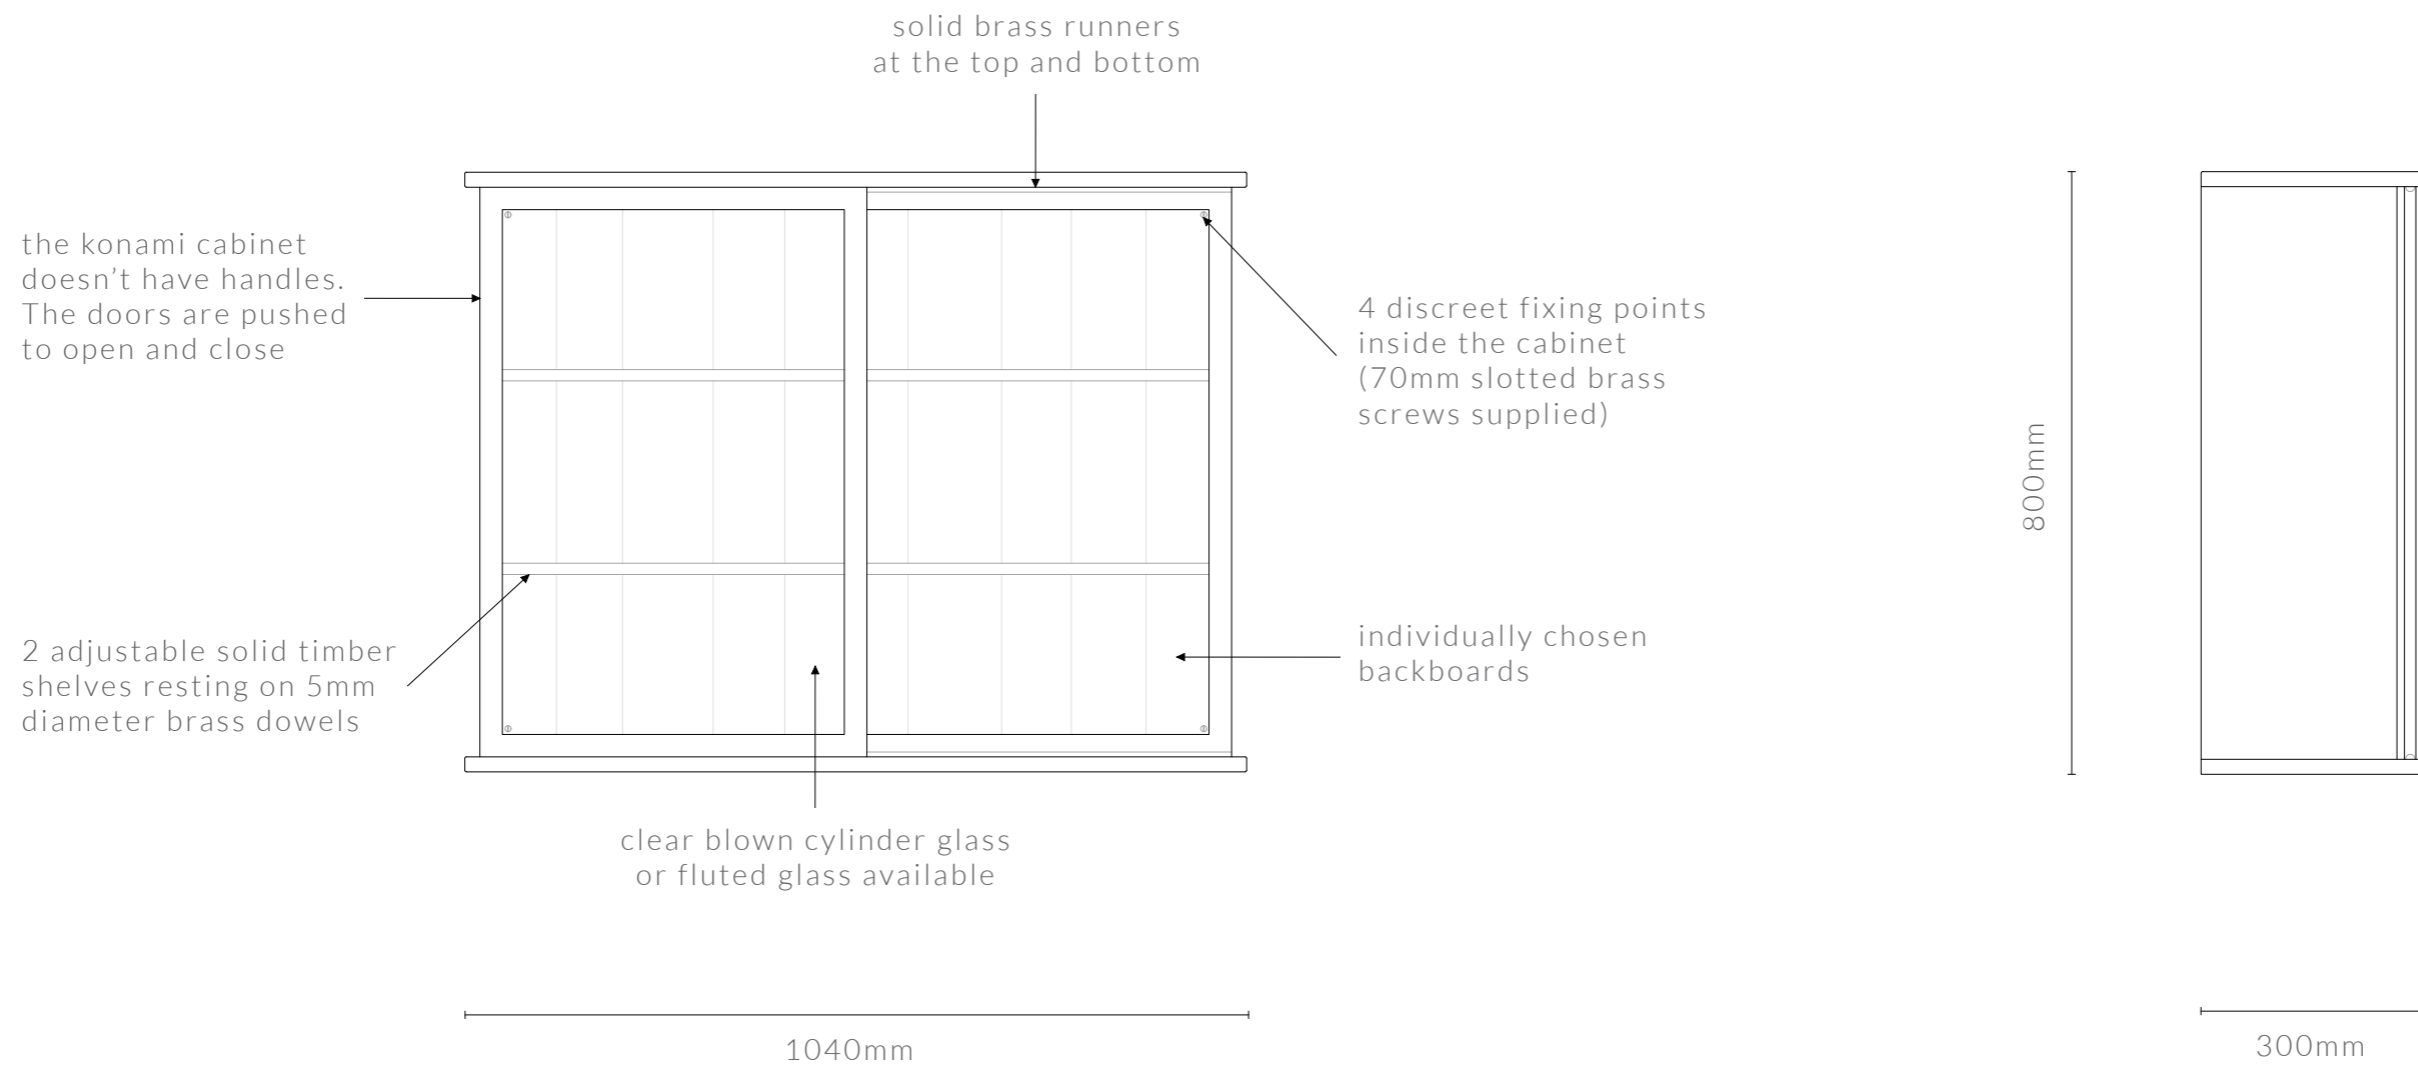

WALL MOUNTED WITH SLIDING DOORS

117 5/16" W x 11 13/16" D x 31 1/2" H

DIMENSIONS IN INCHES

front view

side view

KONAMI CABINET DIAGRAMS

WALL MOUNTED WITH SLIDING DOORS (MM)

KONAMI CABINET

WALL MOUNTED WITH SLIDING DOORS

1040mm W x 300mm D x 800mm H

DIMENSIONS IN MM

front view

side view

KONAMI CABINET

WALL MOUNTED WITH SLIDING DOORS

1525mm W x 300mm D x 800mm H

WALL MOUNTED WITH HINGED DOORS

3070mm W x 300mm D x 800mm H

DIMENSIONS IN MM

front view

side view