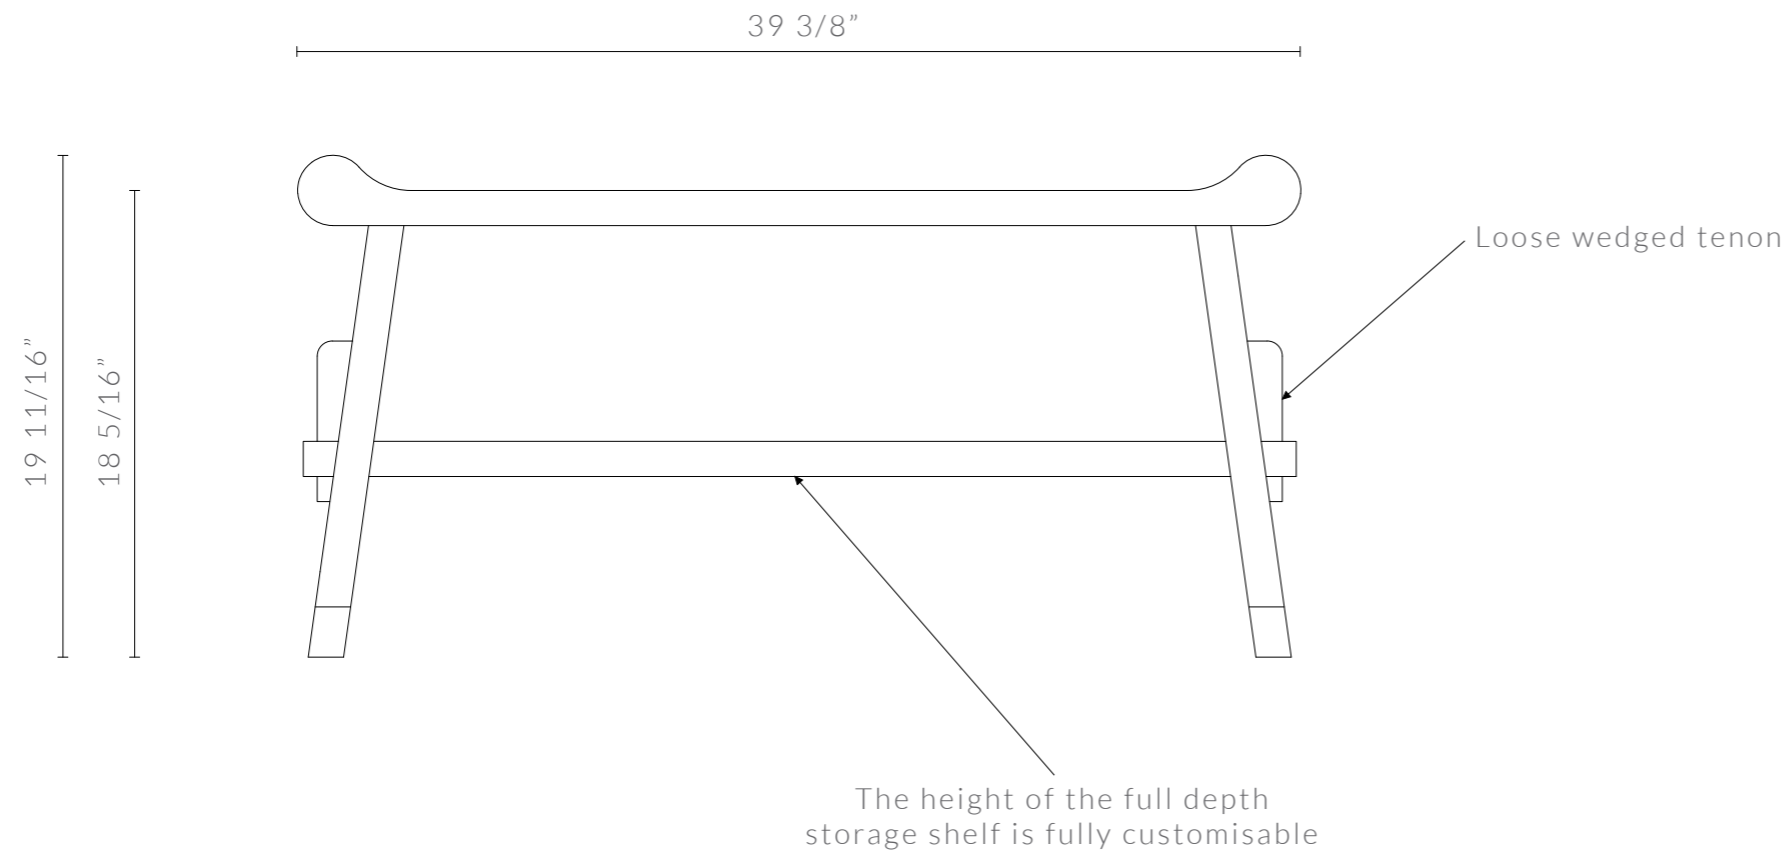

# GRECIAN BENCH DIAGRAM

EXAMPLE SIZE - 39 3/8" L x 14 3/16" D x 19 11/16" H (SEAT 18 5/16" H)

DIMENSIONS IN INCHES

Front view

End view

# GRECIAN BENCH DIAGRAM

EXAMPLE SIZE - 1000mm L x 360mm D x 500mm H (SEAT 465mm H)

DIMENSIONS IN MM

Front view

End view