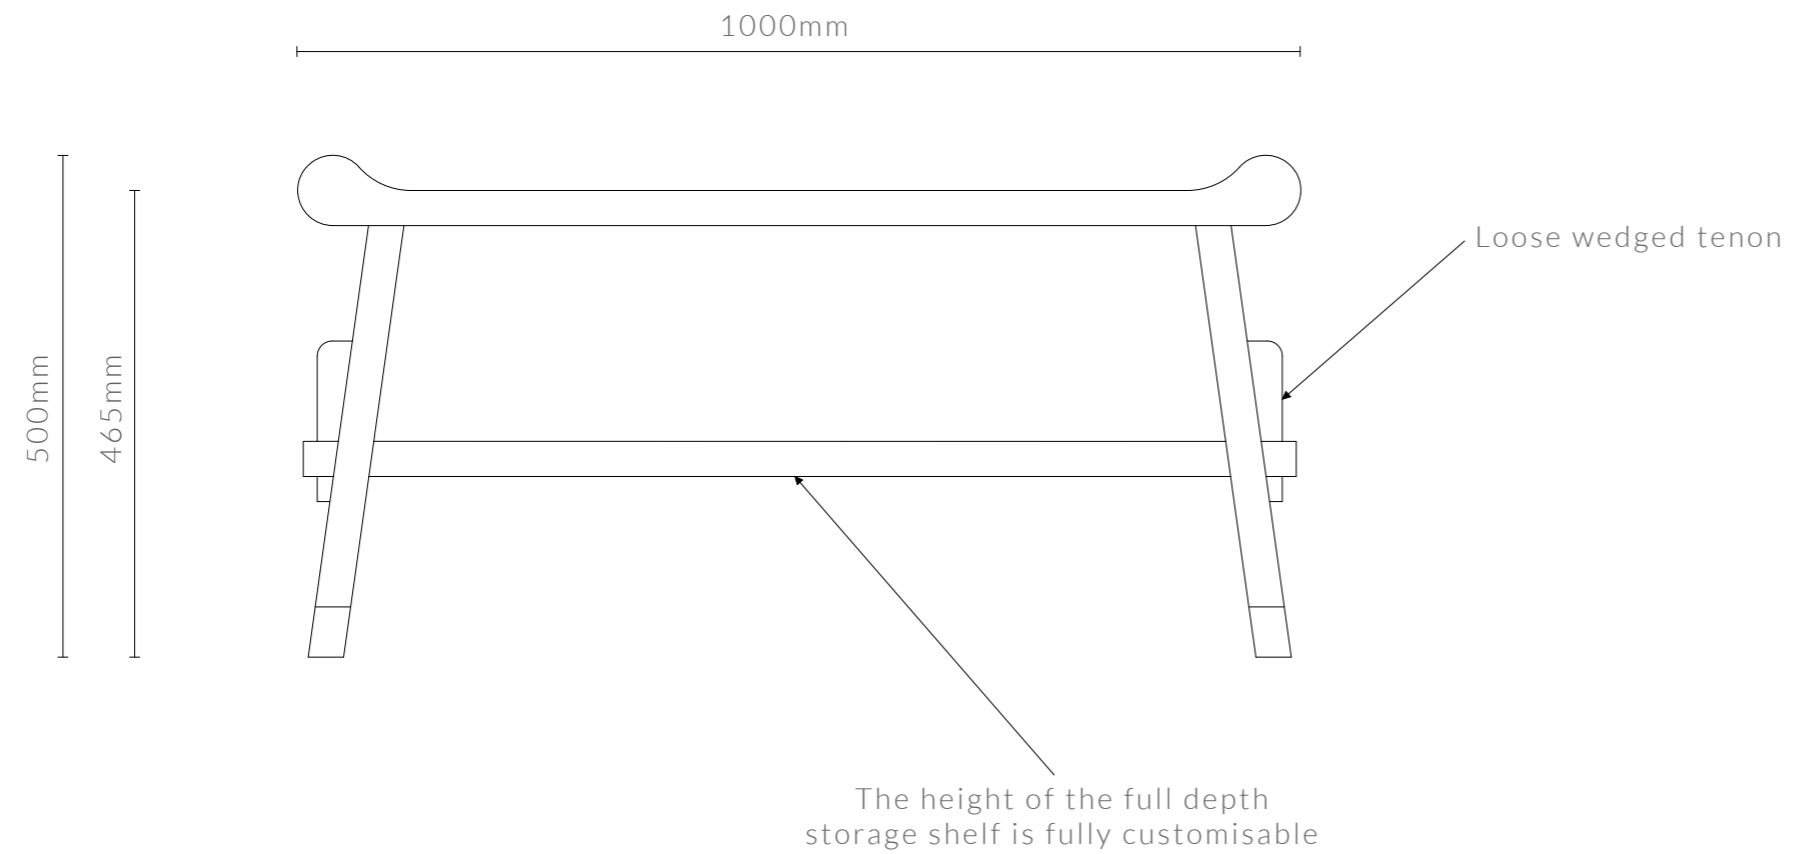

# GRECIAN BENCH DIAGRAM

EXAMPLE SIZE - 39 3/8" L x 14 3/16" D x 19 11/16" H (SEAT 18 5/16" H)

DIMENSIONS IN INCHES

Front view

End view

# GRECIAN BENCH DIAGRAM

EXAMPLE SIZE - 1000mm L x 360mm D x 500mm H (SEAT 465mm H)

DIMENSIONS IN MM

Front view

End view