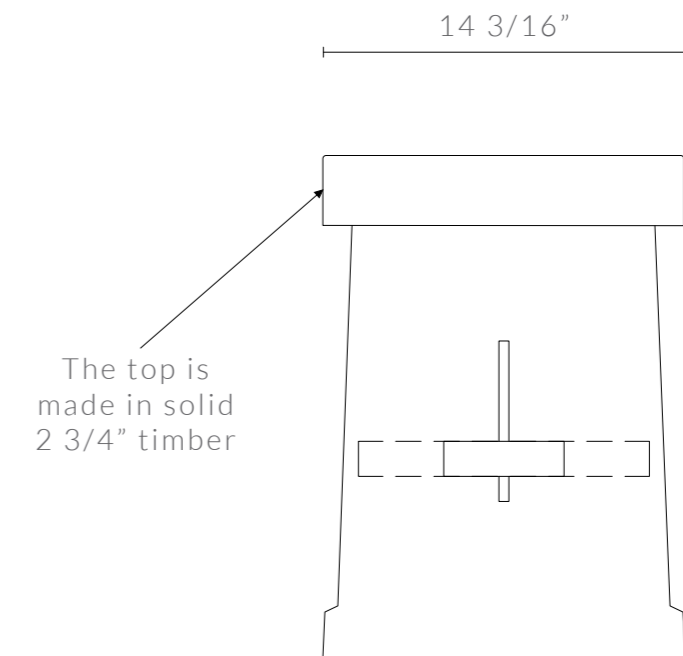

# GRECIAN BENCH DIAGRAM

EXAMPLE SIZE - 39 3/8" L x 14 3/16" D x 19 11/16" H (SEAT 18 5/16" H)

DIMENSIONS IN INCHES

Front view

End view

# GRECIAN BENCH DIAGRAM

EXAMPLE SIZE - 1000mm L x 360mm D x 500mm H (SEAT 465mm H)

DIMENSIONS IN MM

Front view

End view