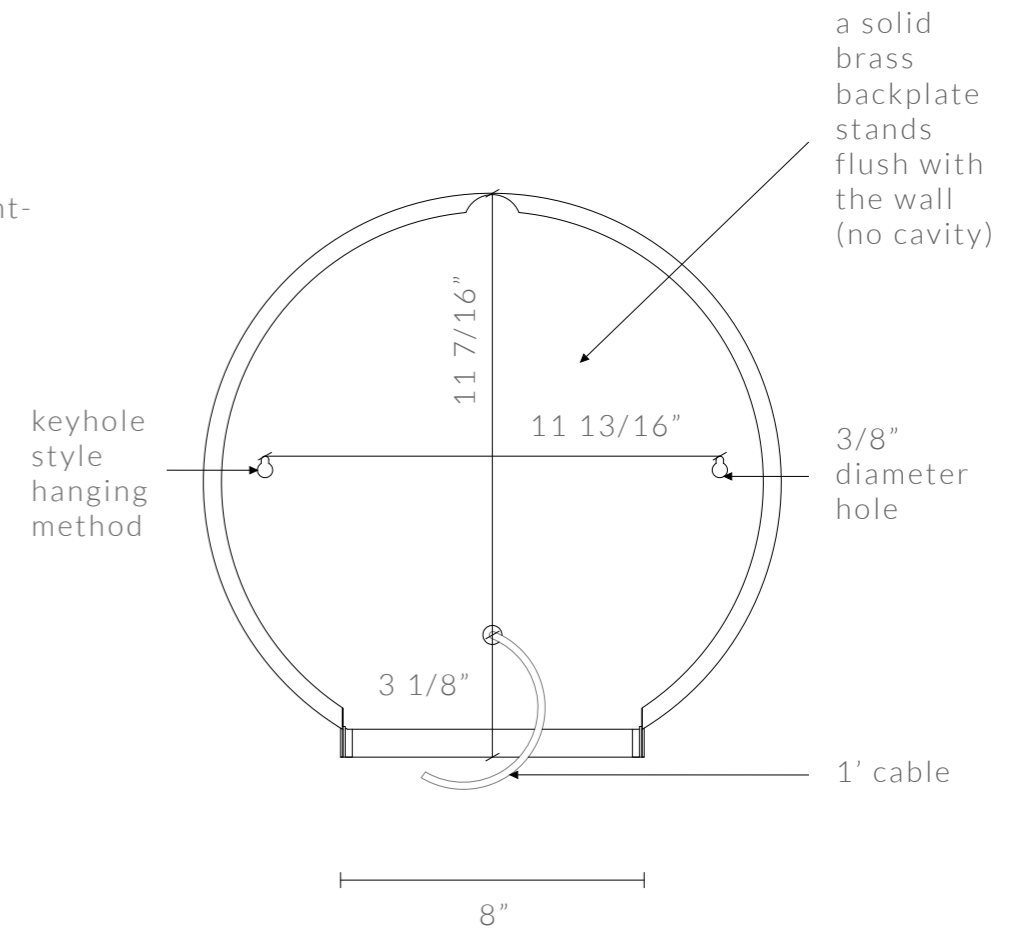

LOUPE WALL LIGHT

15" W x 7" D x 14 5/8" H

DIMENSIONS IN INCHES (US)

front view

side view

back view

LOUPE WALL LIGHT

381mm W x 177mm D x 372mm H

DIMENSIONS IN MM (UK)

front view

side view

back view