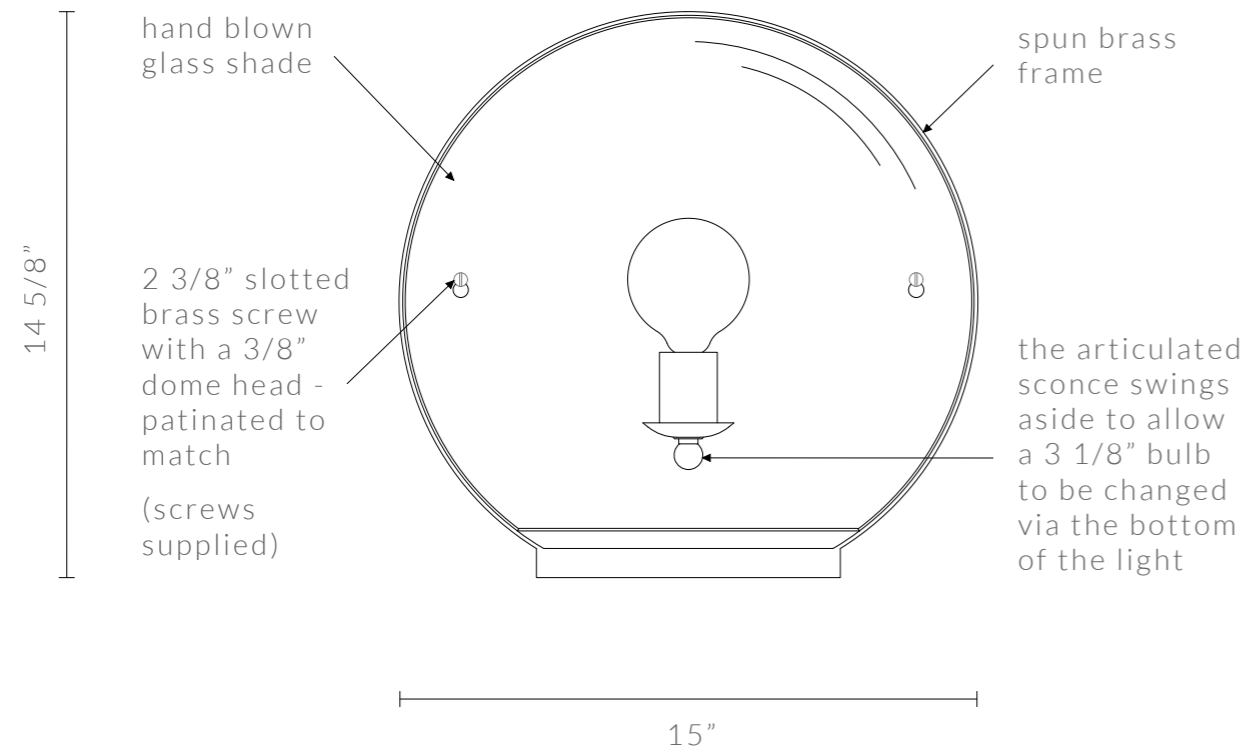

LOUPE WALL LIGHT

15" W x 7" D x 14 5/8" H

DIMENSIONS IN INCHES (US)

front view

side view

back view

LOUPE WALL LIGHT

381mm W x 177mm D x 372mm H

DIMENSIONS IN MM (UK)

front view

side view

back view