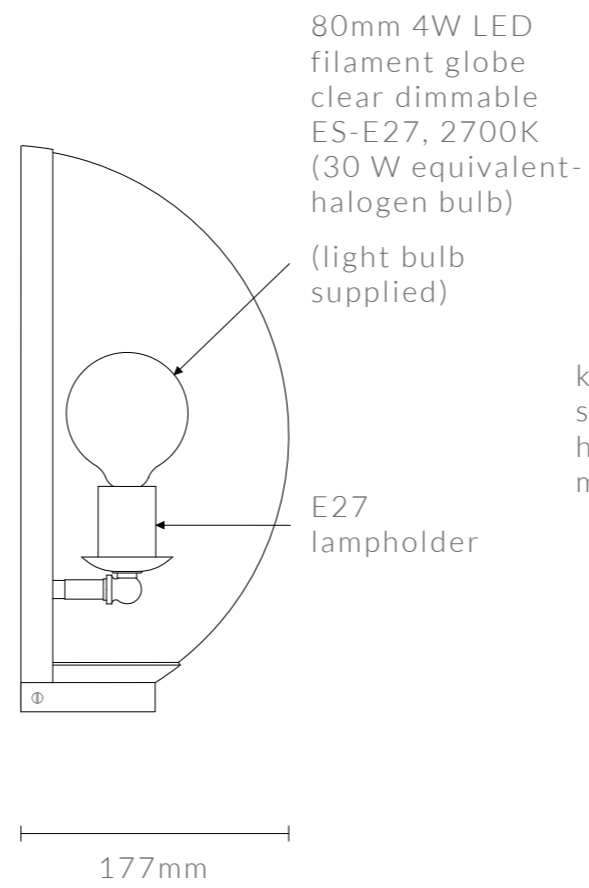

LOUPE WALL LIGHT

15" W x 7" D x 14 5/8" H

DIMENSIONS IN INCHES (US)

front view

side view

back view

LOUPE WALL LIGHT

381mm W x 177mm D x 372mm H

DIMENSIONS IN MM (UK)

front view

side view

back view