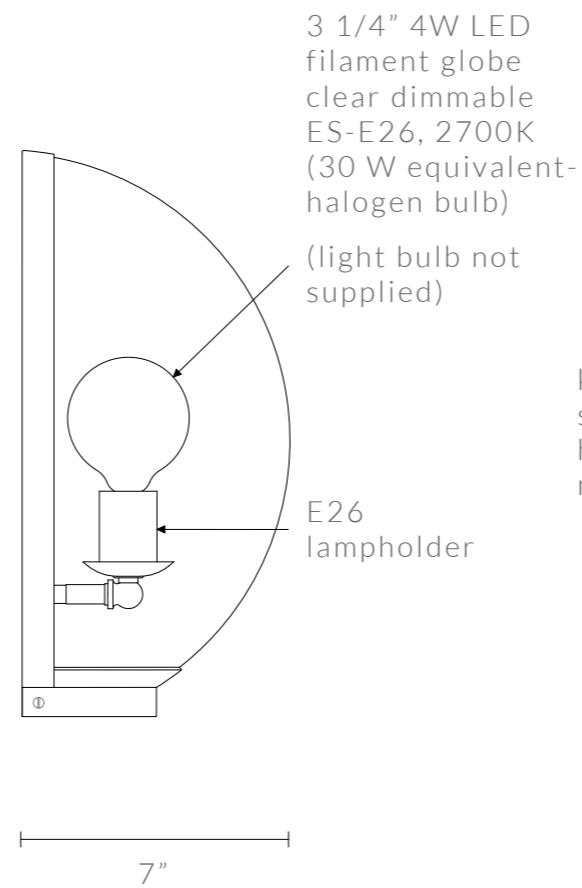

LOUPE WALL LIGHT

15" W x 7" D x 14 5/8" H

DIMENSIONS IN INCHES (US)

front view

side view

back view

LOUPE WALL LIGHT

381mm W x 177mm D x 372mm H

DIMENSIONS IN MM (UK)

front view

side view

back view