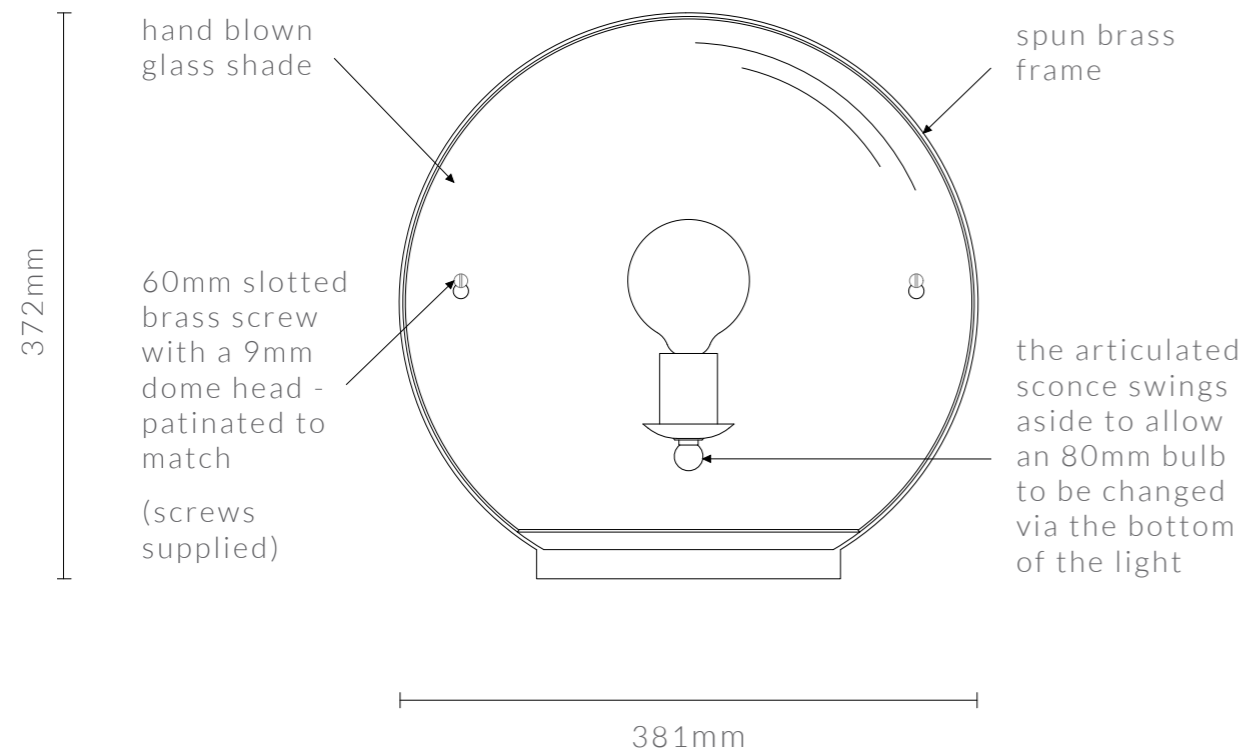

LOUPE WALL LIGHT

15" W x 7" D x 14 5/8" H

DIMENSIONS IN INCHES (US)

front view

side view

back view

LOUPE WALL LIGHT

381mm W x 177mm D x 372mm H

DIMENSIONS IN MM (UK)

front view

side view

back view