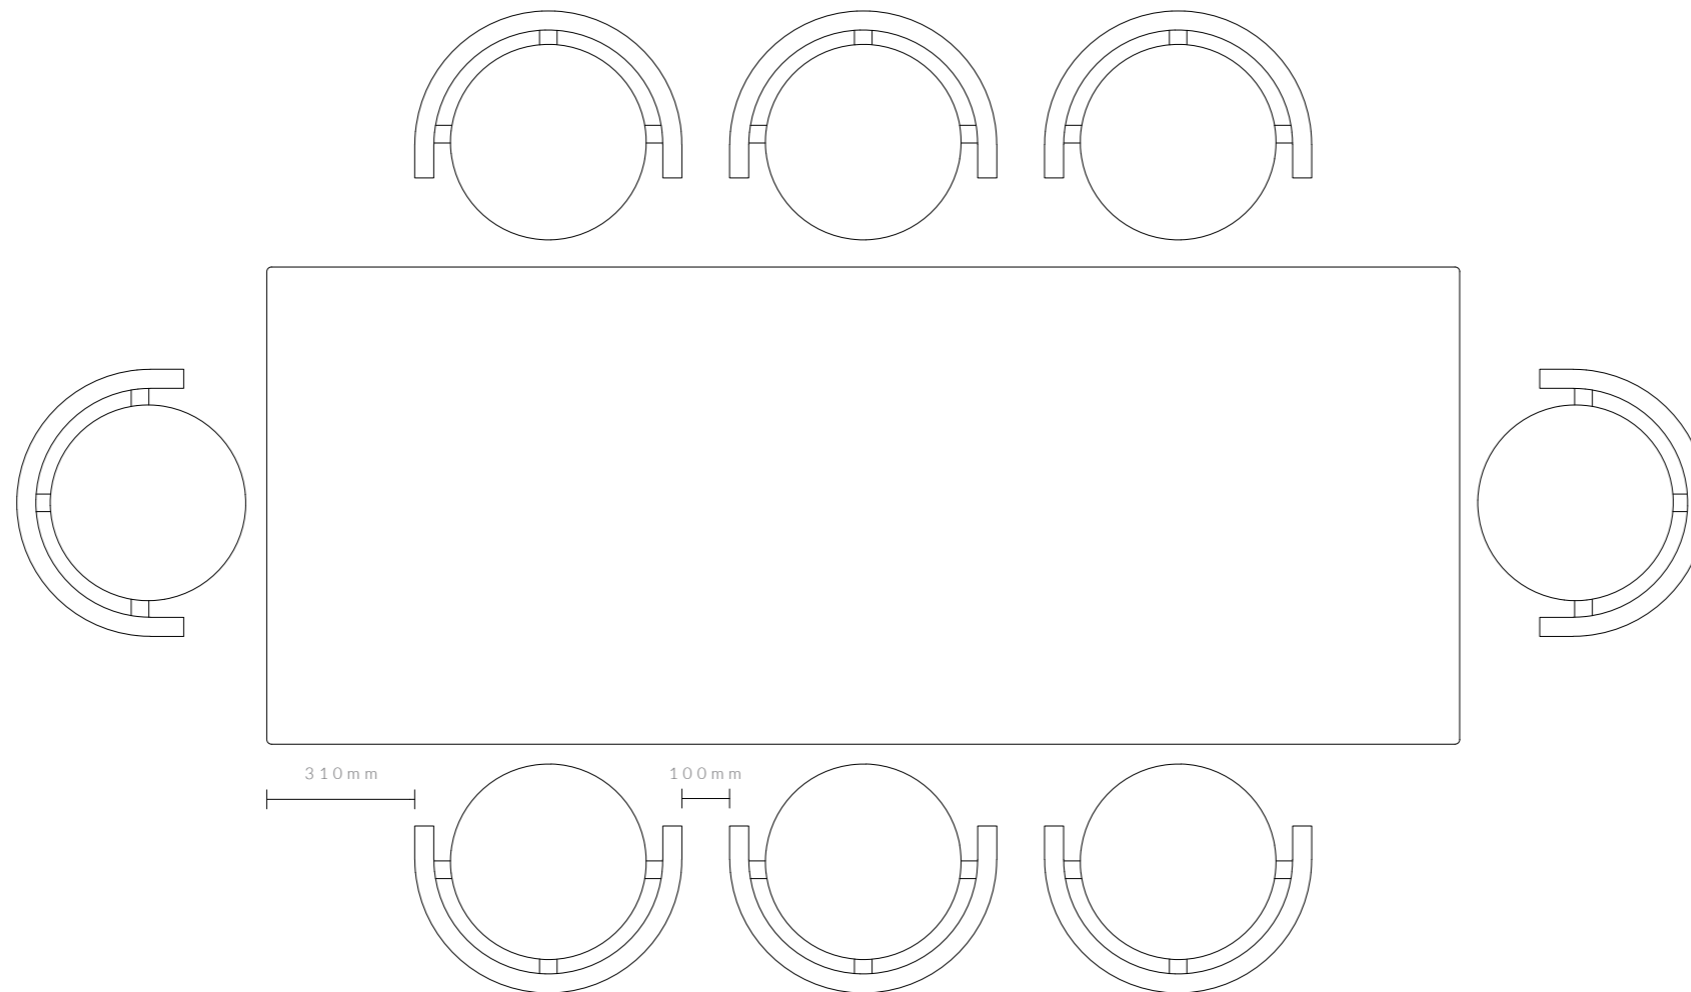

RECTANGULAR SEATING DIAGRAM

DIMENSIONS IN MM

RECTANGULAR SEATING DIAGRAM

TO SEAT 6 - 1800mm W X 1000mm D X 740mm H

ARTIST'S CHAIRS - 560mm W x 480mm D x 695mm H

DIMENSIONS IN MM

RECTANGULAR SEATING DIAGRAM

TO SEAT 8 - 2500mm W X 1000mm D X 740mm H

ARTIST'S CHAIRS - 560mm W x 480mm D x 695mm H

DIMENSIONS IN MM

RECTANGULAR SEATING DIAGRAM

TO SEAT 10 - 3200mm W X 1000mm D X 740mm H

ARTIST'S CHAIRS - 560mm W x 480mm D x 695mm H

DIMENSIONS IN MM

RECTANGULAR SEATING DIAGRAM

TO SEAT 12 - 3900mm W X 1000mm D X 740mm H

ARTIST'S CHAIRS - 560mm W x 480mm D x 695mm H

DIMENSIONS IN MM

RECTANGULAR SEATING DIAGRAM

TO SEAT 14 - 4600mm W X 1000mm D X 740mm H

ARTIST'S CHAIRS - 560mm W x 480mm D x 695mm H

DIMENSIONS IN MM

RECTANGULAR SEATING DIAGRAM

TO SEAT 16 - 5300mm W X 1000mm D X 740mm H

ARTIST'S CHAIRS - 560mm W x 480mm D x 695mm H

DIMENSIONS IN MM