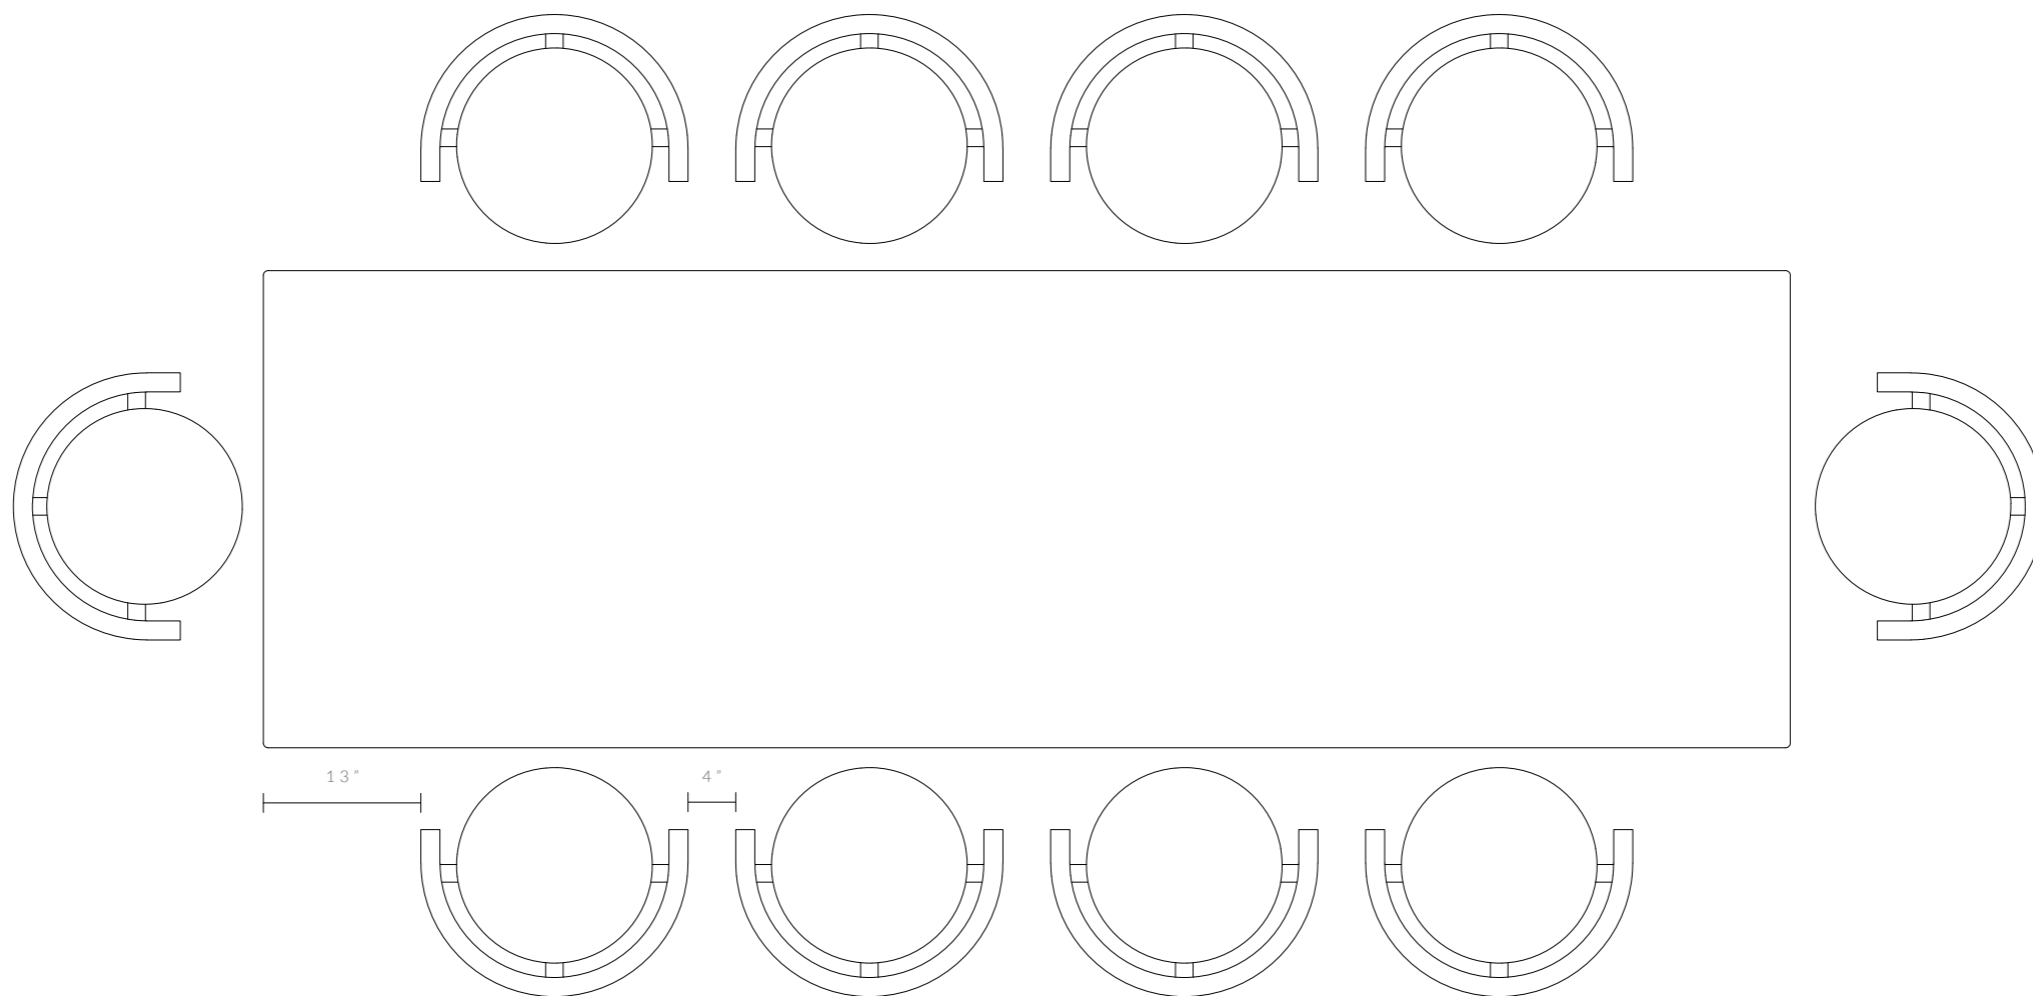

RECTANGULAR SEATING DIAGRAM

TO SEAT 10 - 126" W X 39 3/8" D X 29 1/8" H

ARTIST'S CHAIRS - 22" W x 19" D x 27 3/8" H

DIMENSIONS IN INCHES