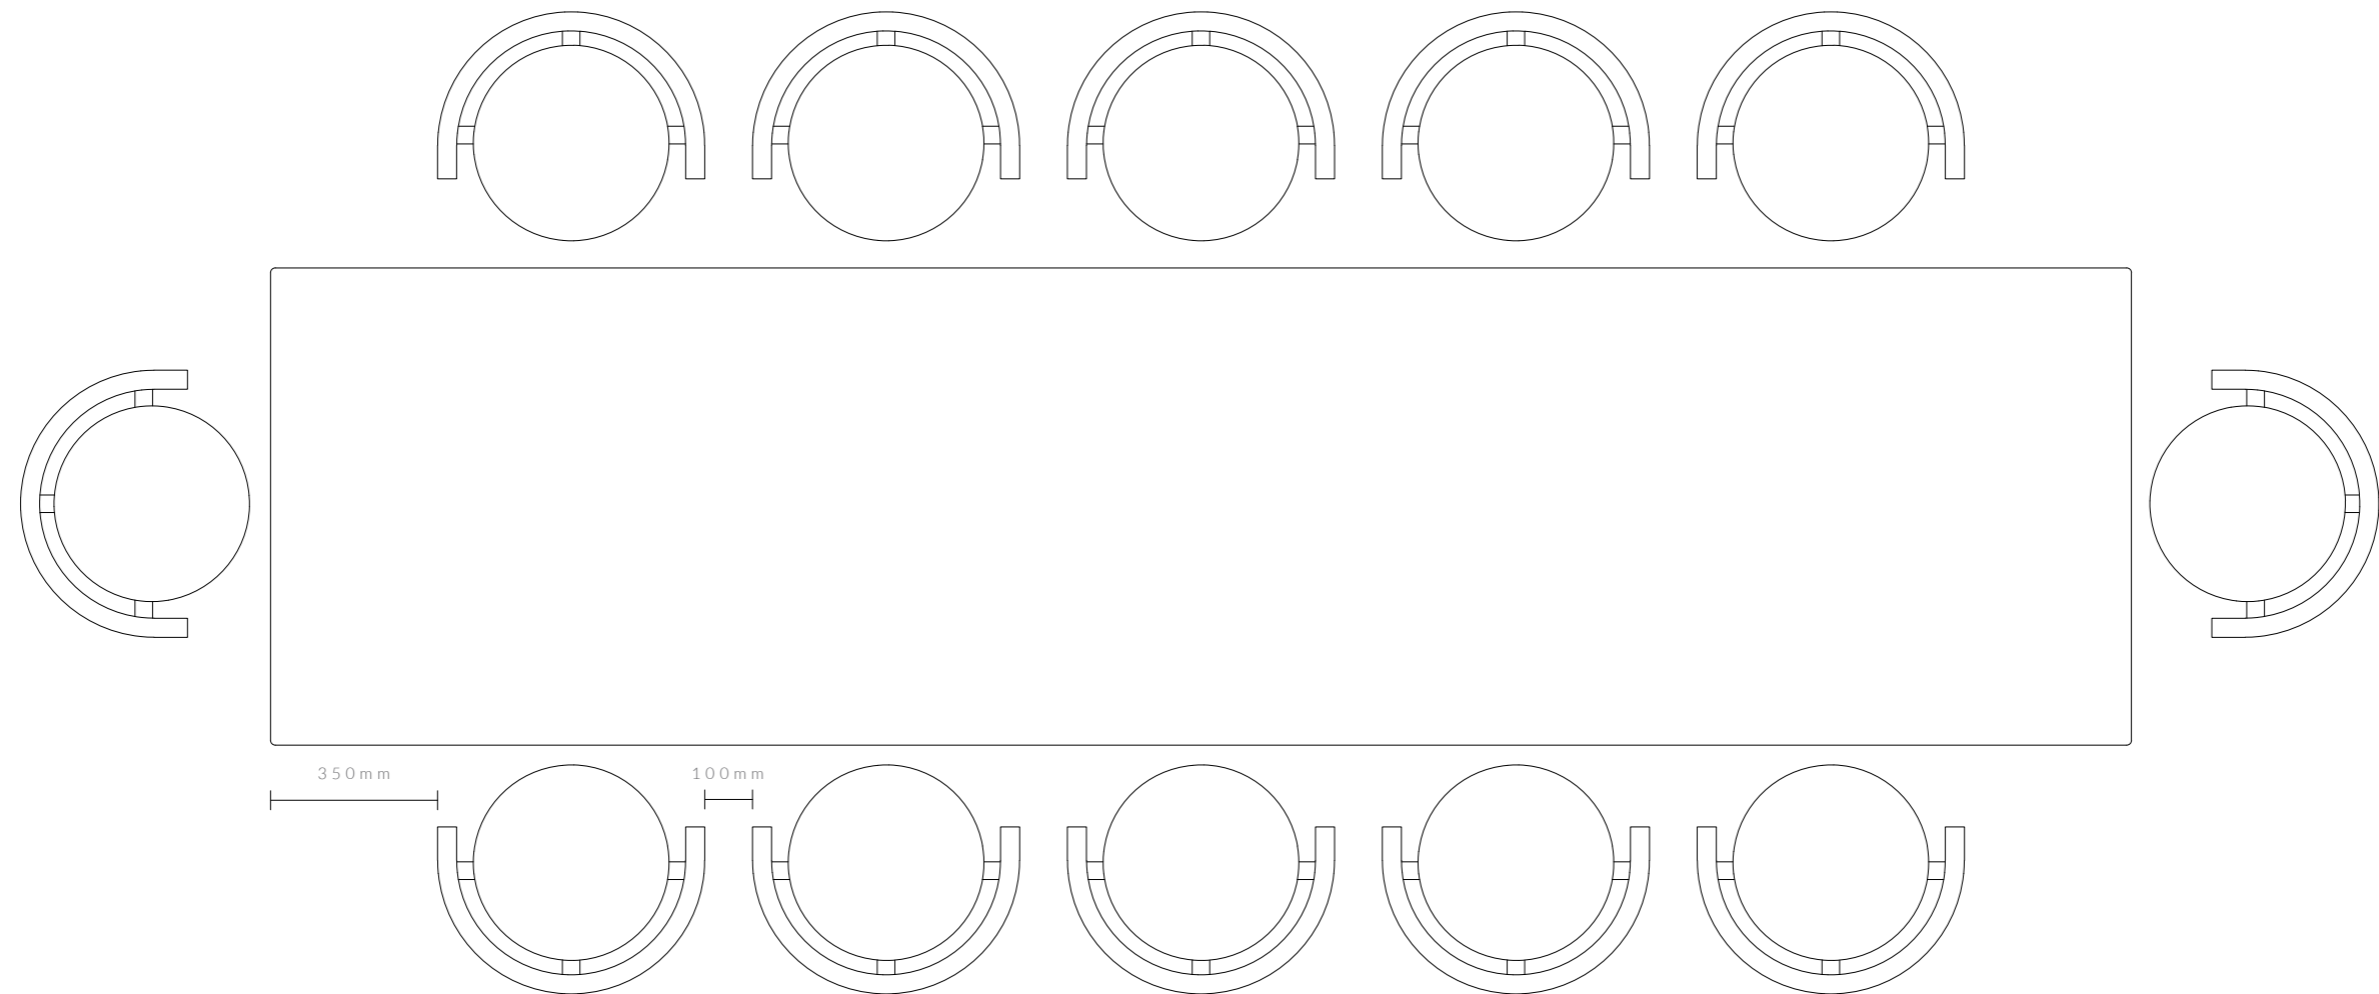

RECTANGULAR SEATING DIAGRAM

DIMENSIONS IN MM

RECTANGULAR SEATING DIAGRAM

TO SEAT 6 - 1800mm W X 1000mm D X 740mm H

ARTIST'S CHAIRS - 560mm W x 480mm D x 695mm H

DIMENSIONS IN MM

RECTANGULAR SEATING DIAGRAM

TO SEAT 8 - 2500mm W X 1000mm D X 740mm H

ARTIST'S CHAIRS - 560mm W x 480mm D x 695mm H

DIMENSIONS IN MM

RECTANGULAR SEATING DIAGRAM

TO SEAT 10 - 3200mm W X 1000mm D X 740mm H

ARTIST'S CHAIRS - 560mm W x 480mm D x 695mm H

DIMENSIONS IN MM

RECTANGULAR SEATING DIAGRAM

TO SEAT 12 - 3900mm W X 1000mm D X 740mm H

ARTIST'S CHAIRS - 560mm W x 480mm D x 695mm H

DIMENSIONS IN MM

RECTANGULAR SEATING DIAGRAM

TO SEAT 14 - 4600mm W X 1000mm D X 740mm H

ARTIST'S CHAIRS - 560mm W x 480mm D x 695mm H

DIMENSIONS IN MM

RECTANGULAR SEATING DIAGRAM

TO SEAT 16 - 5300mm W X 1000mm D X 740mm H

ARTIST'S CHAIRS - 560mm W x 480mm D x 695mm H

DIMENSIONS IN MM