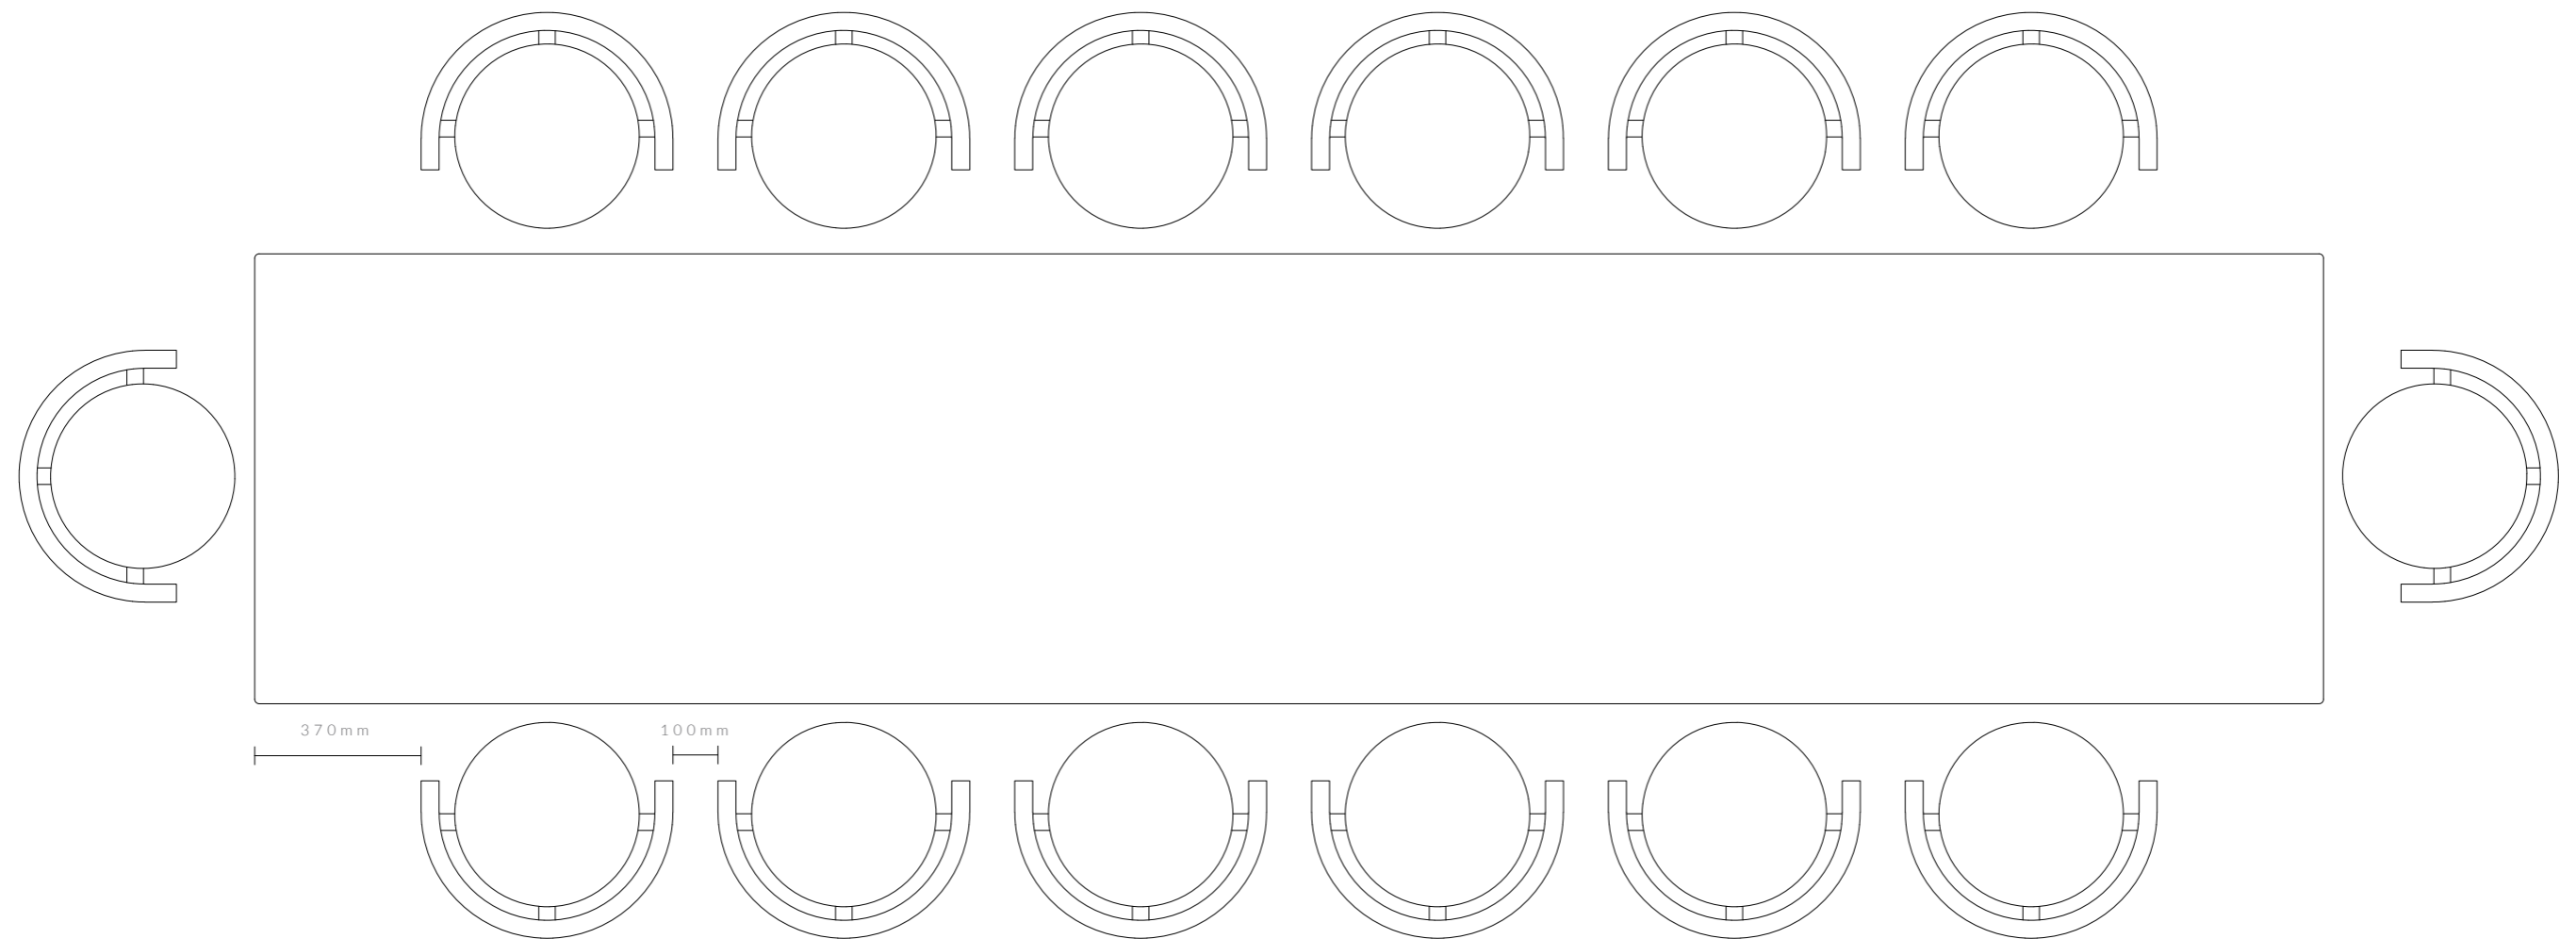

RECTANGULAR SEATING DIAGRAM

DIMENSIONS IN MM

RECTANGULAR SEATING DIAGRAM

TO SEAT 6 - 1800mm W X 1000mm D X 740mm H

ARTIST'S CHAIRS - 560mm W x 480mm D x 695mm H

DIMENSIONS IN MM

RECTANGULAR SEATING DIAGRAM

TO SEAT 8 - 2500mm W X 1000mm D X 740mm H

ARTIST'S CHAIRS - 560mm W x 480mm D x 695mm H

DIMENSIONS IN MM

RECTANGULAR SEATING DIAGRAM

TO SEAT 10 - 3200mm W X 1000mm D X 740mm H

ARTIST'S CHAIRS - 560mm W x 480mm D x 695mm H

DIMENSIONS IN MM

RECTANGULAR SEATING DIAGRAM

TO SEAT 12 - 3900mm W X 1000mm D X 740mm H

ARTIST'S CHAIRS - 560mm W x 480mm D x 695mm H

DIMENSIONS IN MM

RECTANGULAR SEATING DIAGRAM

TO SEAT 14 - 4600mm W X 1000mm D X 740mm H

ARTIST'S CHAIRS - 560mm W x 480mm D x 695mm H

DIMENSIONS IN MM

RECTANGULAR SEATING DIAGRAM

TO SEAT 16 - 5300mm W X 1000mm D X 740mm H

ARTIST'S CHAIRS - 560mm W x 480mm D x 695mm H

DIMENSIONS IN MM