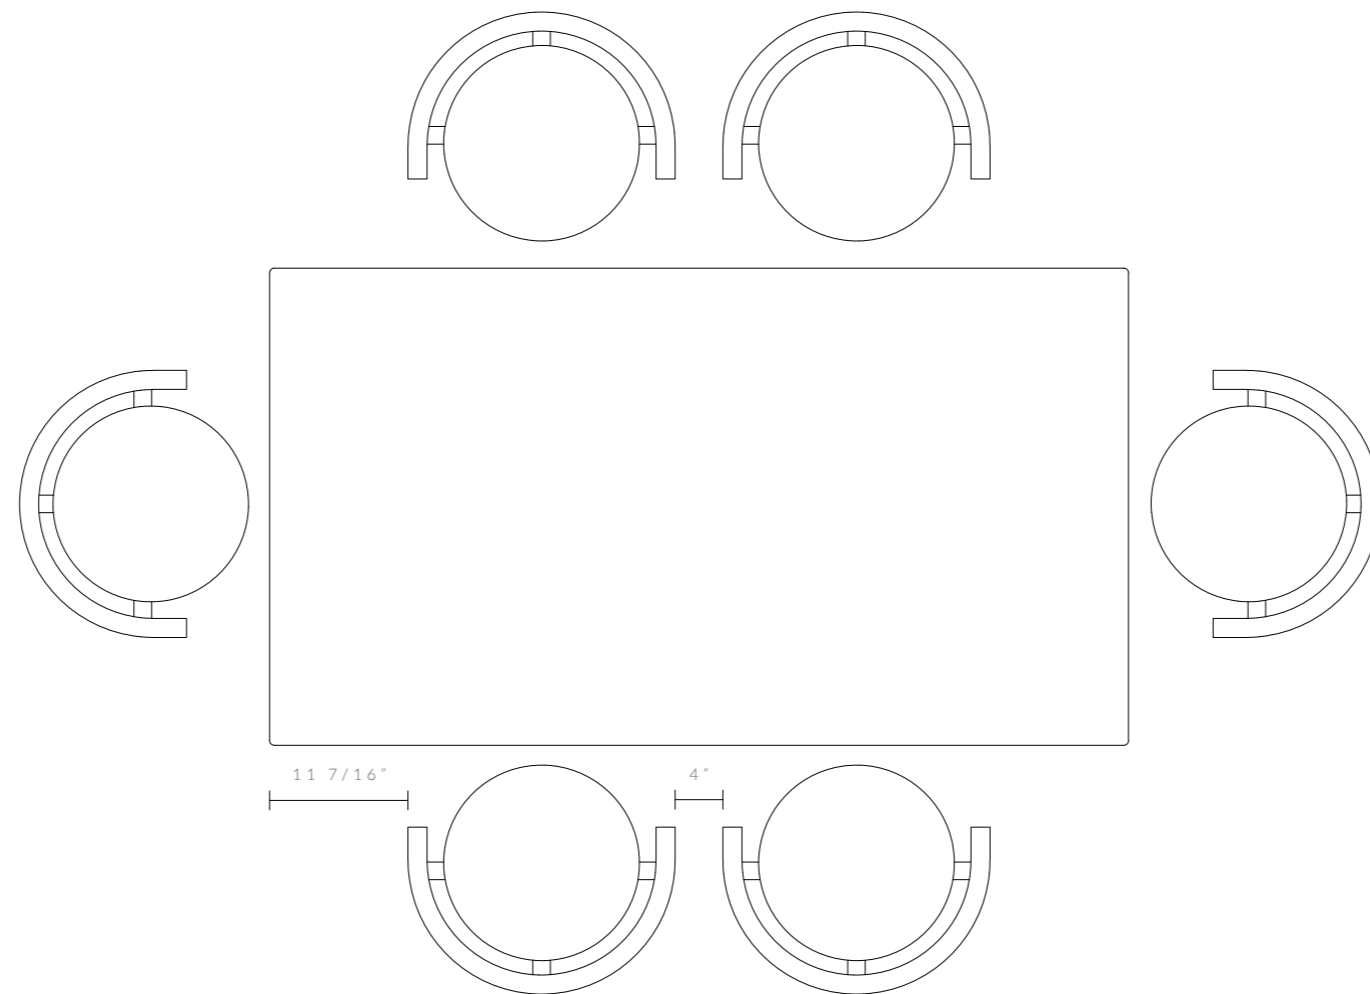

RECTANGULAR SEATING DIAGRAMS

DIMENSIONS IN INCHES

RECTANGULAR SEATING DIAGRAM

TO SEAT 6 - 71" W X 39 3/8" D X 29 1/8" H

ARTIST'S CHAIRS - 22" W x 19" D x 27 3/8" H

DIMENSIONS IN INCHES

RECTANGULAR SEATING DIAGRAM

TO SEAT 8 - 98 7/16" W X 39 3/8" D X 29 1/8" H

ARTIST'S CHAIRS - 22" W x 19" D x 27 3/8" H

DIMENSIONS IN INCHES

RECTANGULAR SEATING DIAGRAM

TO SEAT 10 - 126" W X 39 3/8" D X 29 1/8" H

ARTIST'S CHAIRS - 22" W x 19" D x 27 3/8" H

RECTANGULAR SEATING DIAGRAM

DIMENSIONS IN MM

RECTANGULAR SEATING DIAGRAM

TO SEAT 6 - 1800mm W X 1000mm D X 740mm H

ARTIST'S CHAIRS - 560mm W x 480mm D x 695mm H

DIMENSIONS IN MM

RECTANGULAR SEATING DIAGRAM

TO SEAT 8 - 2500mm W X 1000mm D X 740mm H

DIMENSIONS IN MM

RECTANGULAR SEATING DIAGRAM

TO SEAT 16 - 5300mm W X 1000mm D X 740mm H

ARTIST'S CHAIRS - 560mm W x 480mm D x 695mm H

DIMENSIONS IN MM