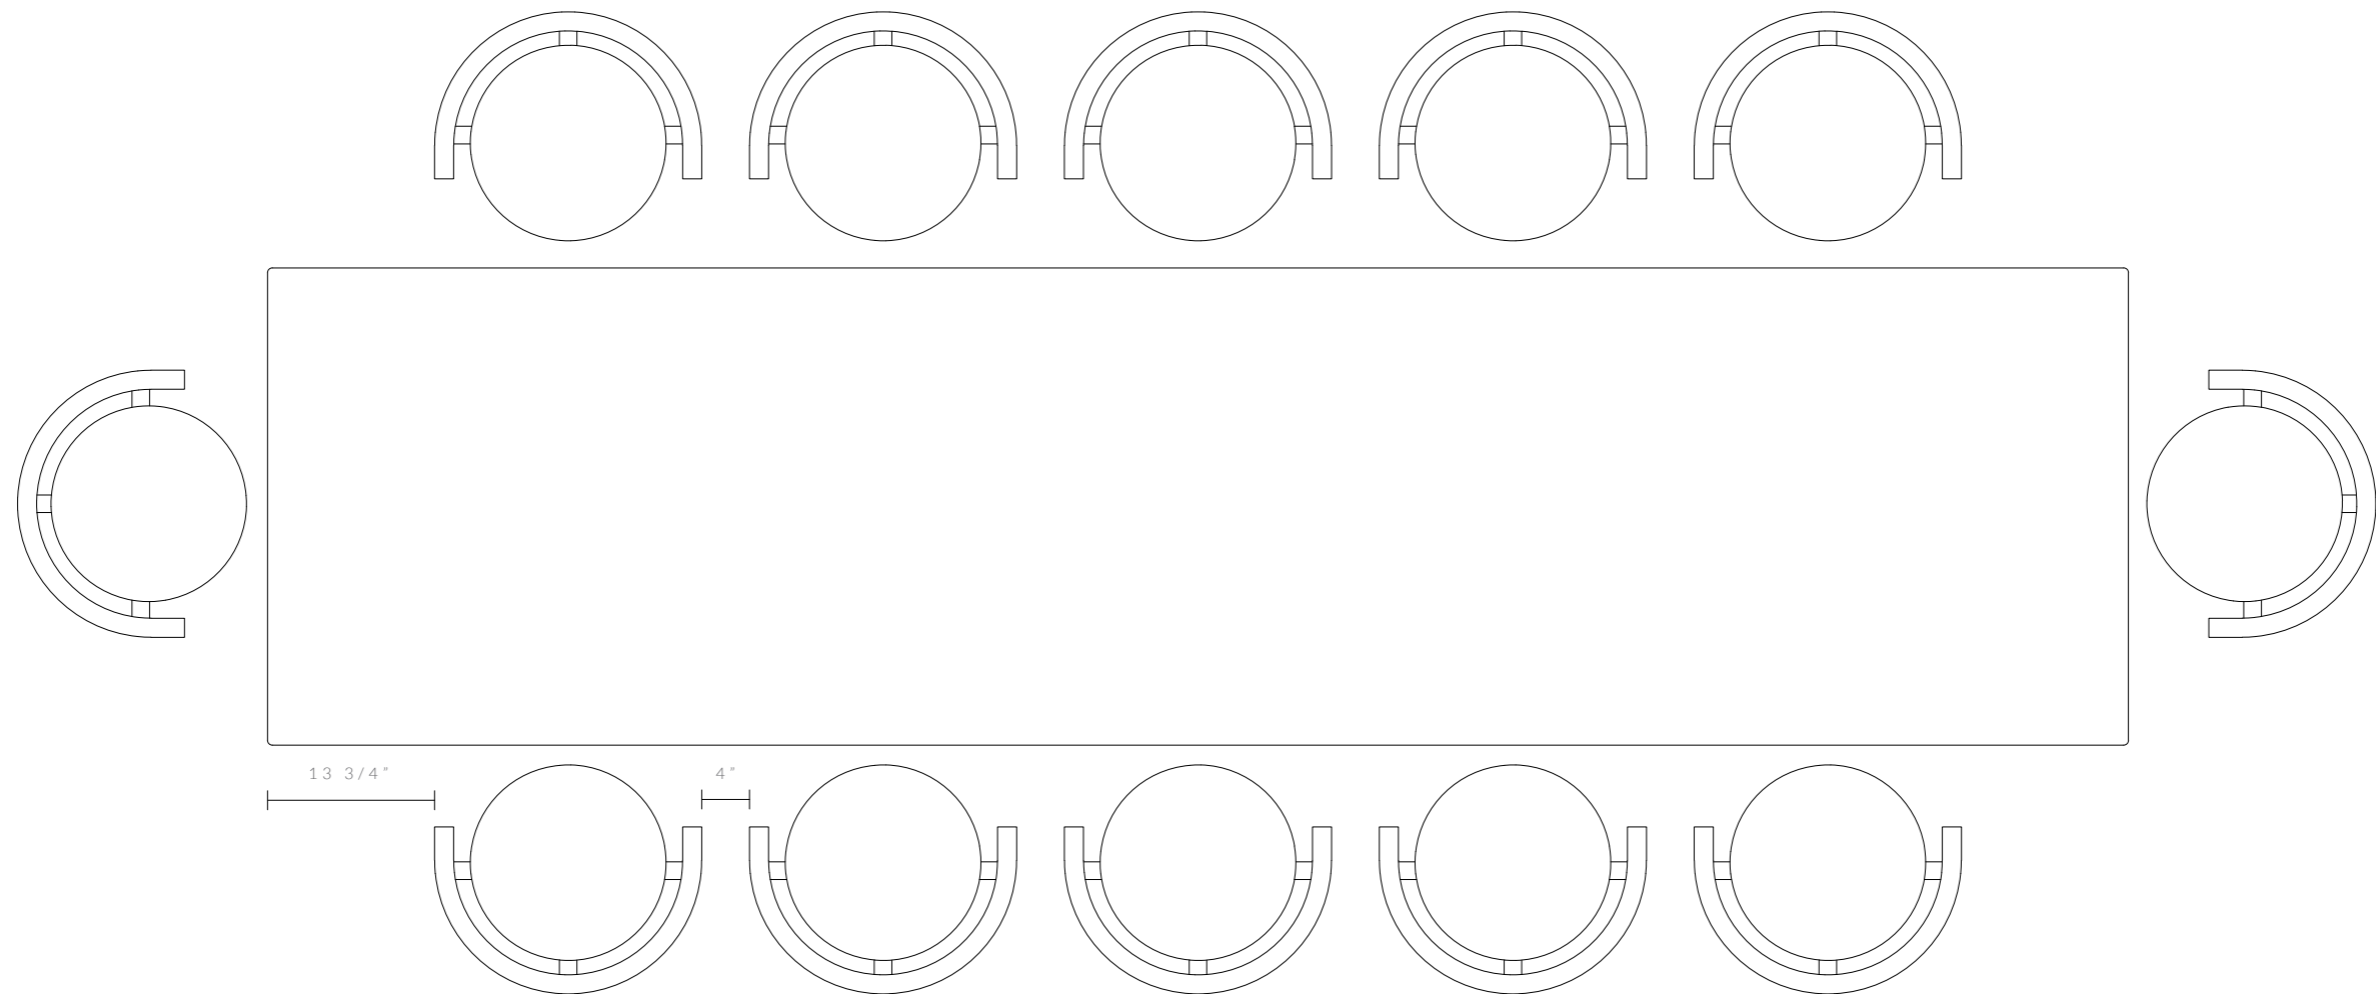

RECTANGULAR SEATING DIAGRAMS

DIMENSIONS IN INCHES

RECTANGULAR SEATING DIAGRAM

TO SEAT 6 - 71" W X 39 3/8" D X 29 1/8" H

ARTIST'S CHAIRS - 22" W x 19" D x 27 3/8" H

DIMENSIONS IN INCHES

RECTANGULAR SEATING DIAGRAM

DIMENSIONS IN INCHES

RECTANGULAR SEATING DIAGRAM

TO SEAT 12 - 153 9/16" W X 39 3/8" D X 29 1/8" H

ARTIST'S CHAIRS - 22" W x 19" D x 27 3/8" H

DIMENSIONS IN INCHES

RECTANGULAR SEATING DIAGRAM

TO SEAT 14 - 181" W X 39 3/8" D X 29 1/8" H

RECTANGULAR SEATING DIAGRAM

DIMENSIONS IN MM

RECTANGULAR SEATING DIAGRAM

TO SEAT 6 - 1800mm W X 1000mm D X 740mm H

ARTIST'S CHAIRS - 560mm W x 480mm D x 695mm H

DIMENSIONS IN MM

RECTANGULAR SEATING DIAGRAM

TO SEAT 8 - 2500mm W X 1000mm D X 740mm H

DIMENSIONS IN MM

RECTANGULAR SEATING DIAGRAM

TO SEAT 16 - 5300mm W X 1000mm D X 740mm H

ARTIST'S CHAIRS - 560mm W x 480mm D x 695mm H

DIMENSIONS IN MM