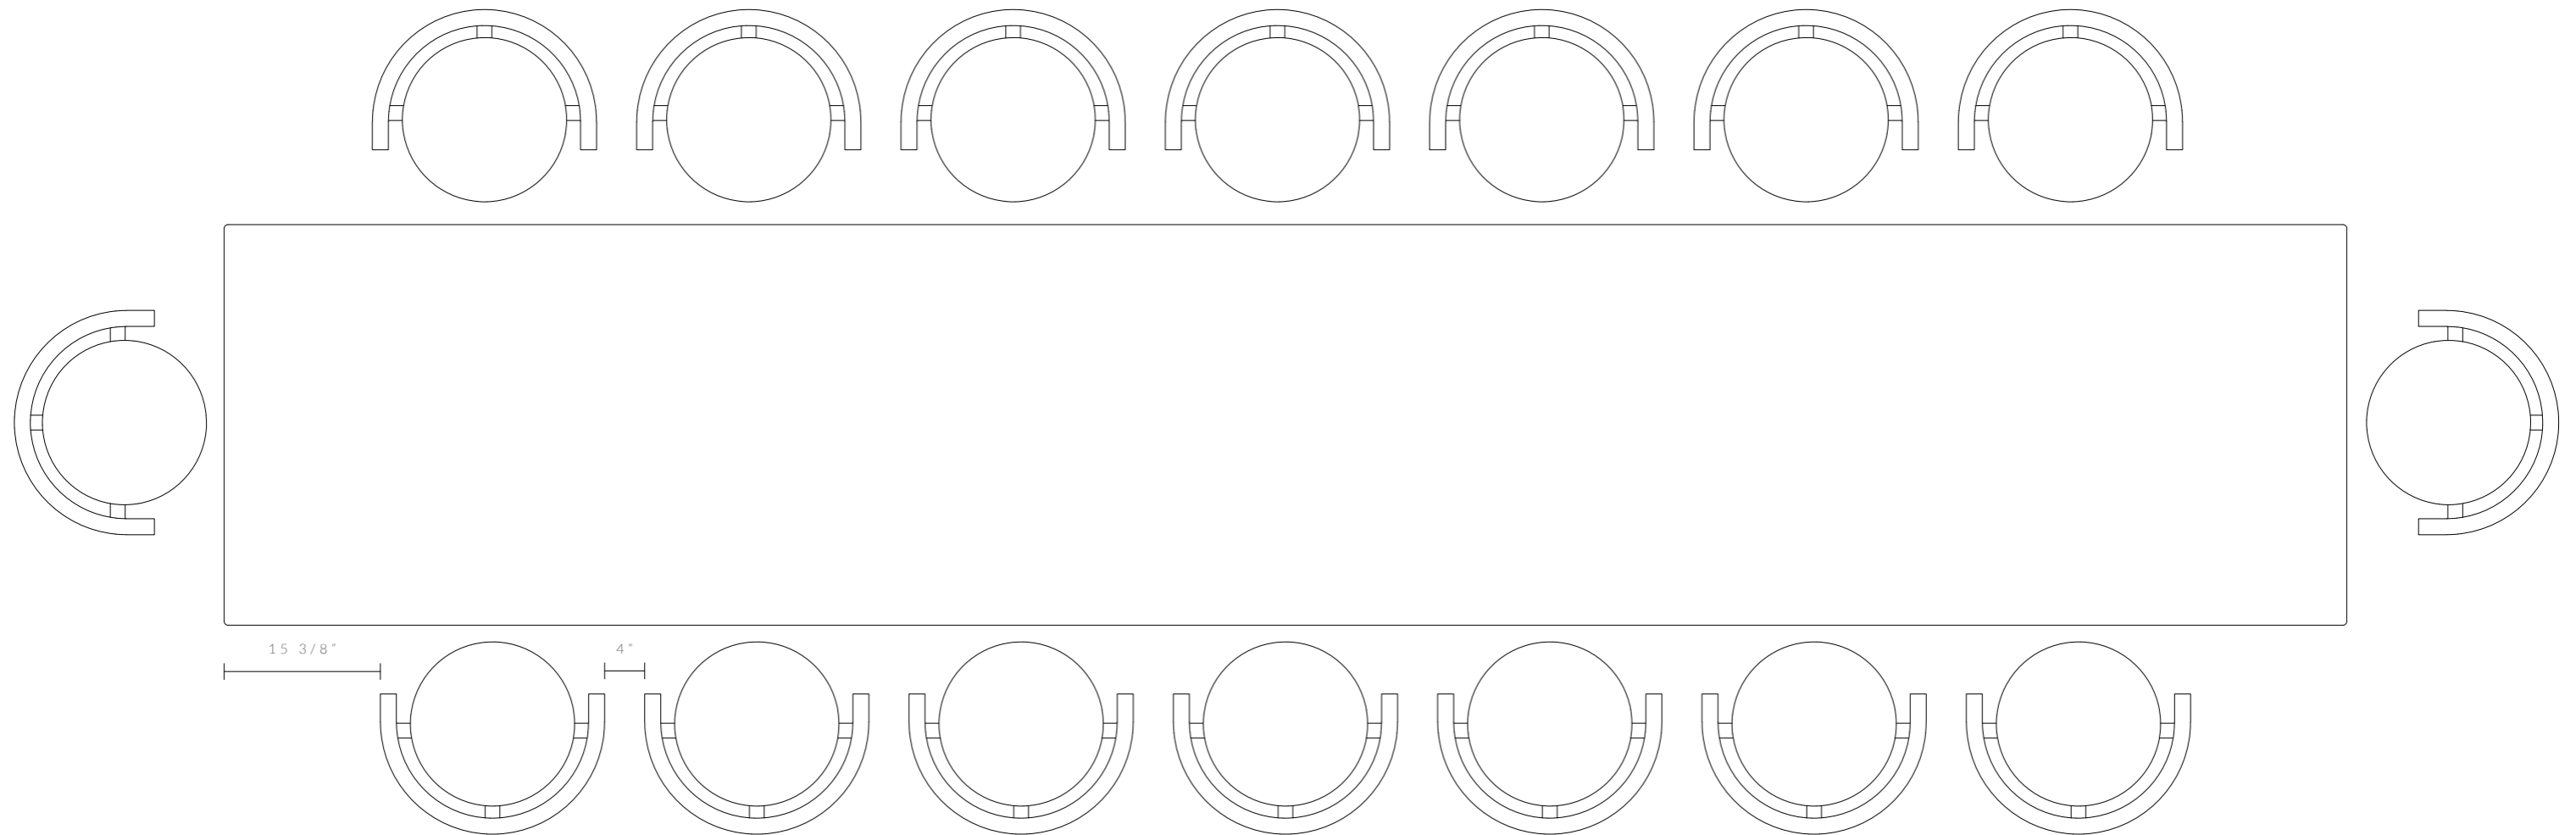

RECTANGULAR SEATING DIAGRAMS

DIMENSIONS IN INCHES

RECTANGULAR SEATING DIAGRAM

TO SEAT 6 - 71" W X 39 3/8" D X 29 1/8" H

ARTIST'S CHAIRS - 22" W x 19" D x 27 3/8" H

DIMENSIONS IN INCHES

RECTANGULAR SEATING DIAGRAM

RECTANGULAR SEATING DIAGRAM

DIMENSIONS IN MM

RECTANGULAR SEATING DIAGRAM

TO SEAT 6 - 1800mm W X 1000mm D X 740mm H

ARTIST'S CHAIRS - 560mm W x 480mm D x 695mm H

DIMENSIONS IN MM

RECTANGULAR SEATING DIAGRAM

TO SEAT 8 - 2500mm W X 1000mm D X 740mm H

TO SEAT 12 - 3900mm W X 1000mm D X 740mm H

ARTIST'S CHAIRS - 560mm W x 480mm D x 695mm H

DIMENSIONS IN MM

RECTANGULAR SEATING DIAGRAM

TO SEAT 14 - 4600mm W X 1000mm D X 740mm H

ARTIST'S CHAIRS - 560mm W x 480mm D x 695mm H

DIMENSIONS IN MM

RECTANGULAR SEATING DIAGRAM

TO SEAT 16 - 5300mm W X 1000mm D X 740mm H

ARTIST'S CHAIRS - 560mm W x 480mm D x 695mm H

DIMENSIONS IN MM