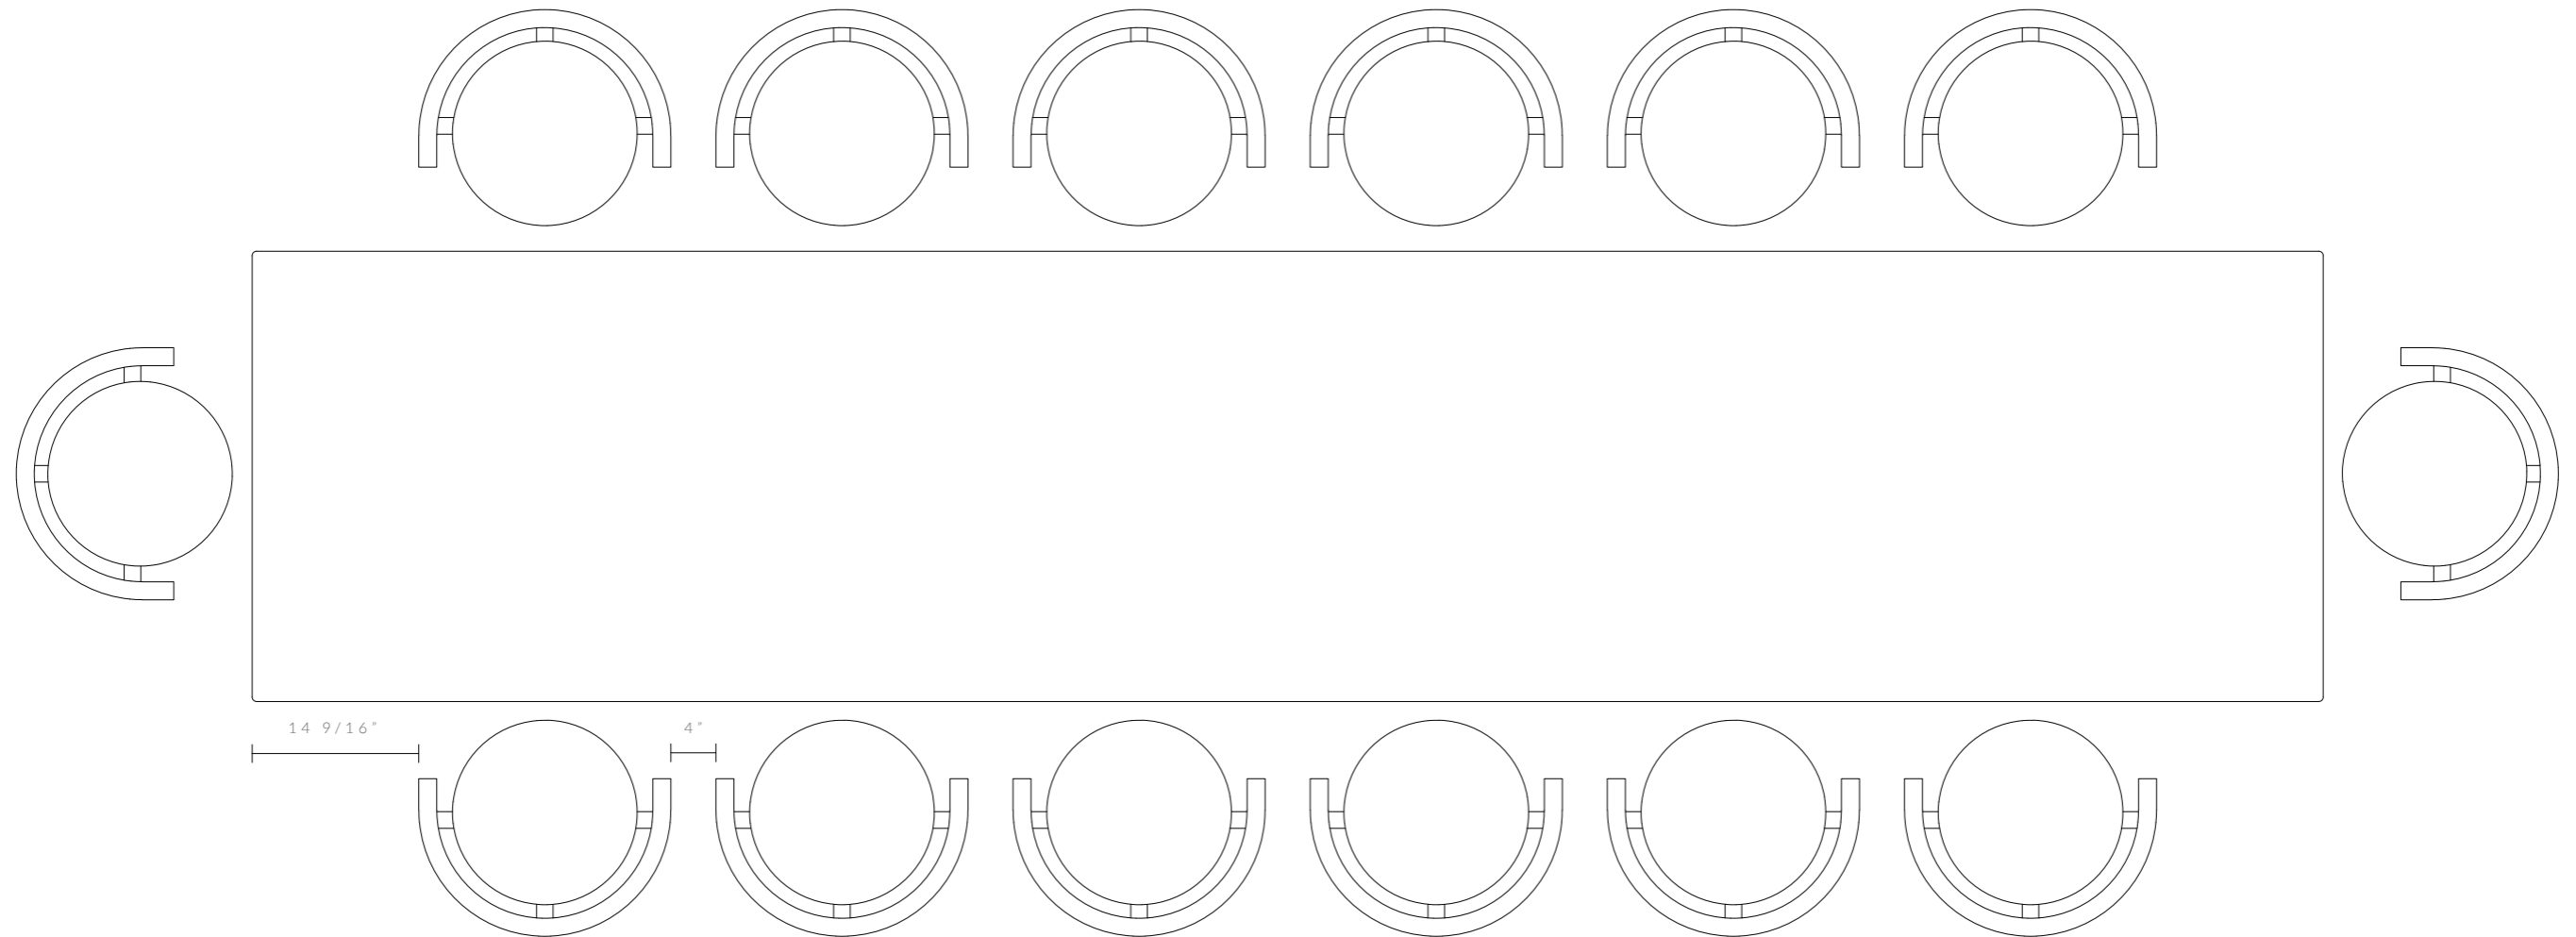

RECTANGULAR SEATING DIAGRAM

TO SEAT 14 - 181" W X 39 3/8" D X 29 1/8" H

ARTIST'S CHAIRS - 22" W x 19" D x 27 3/8" H

DIMENSIONS IN INCHES