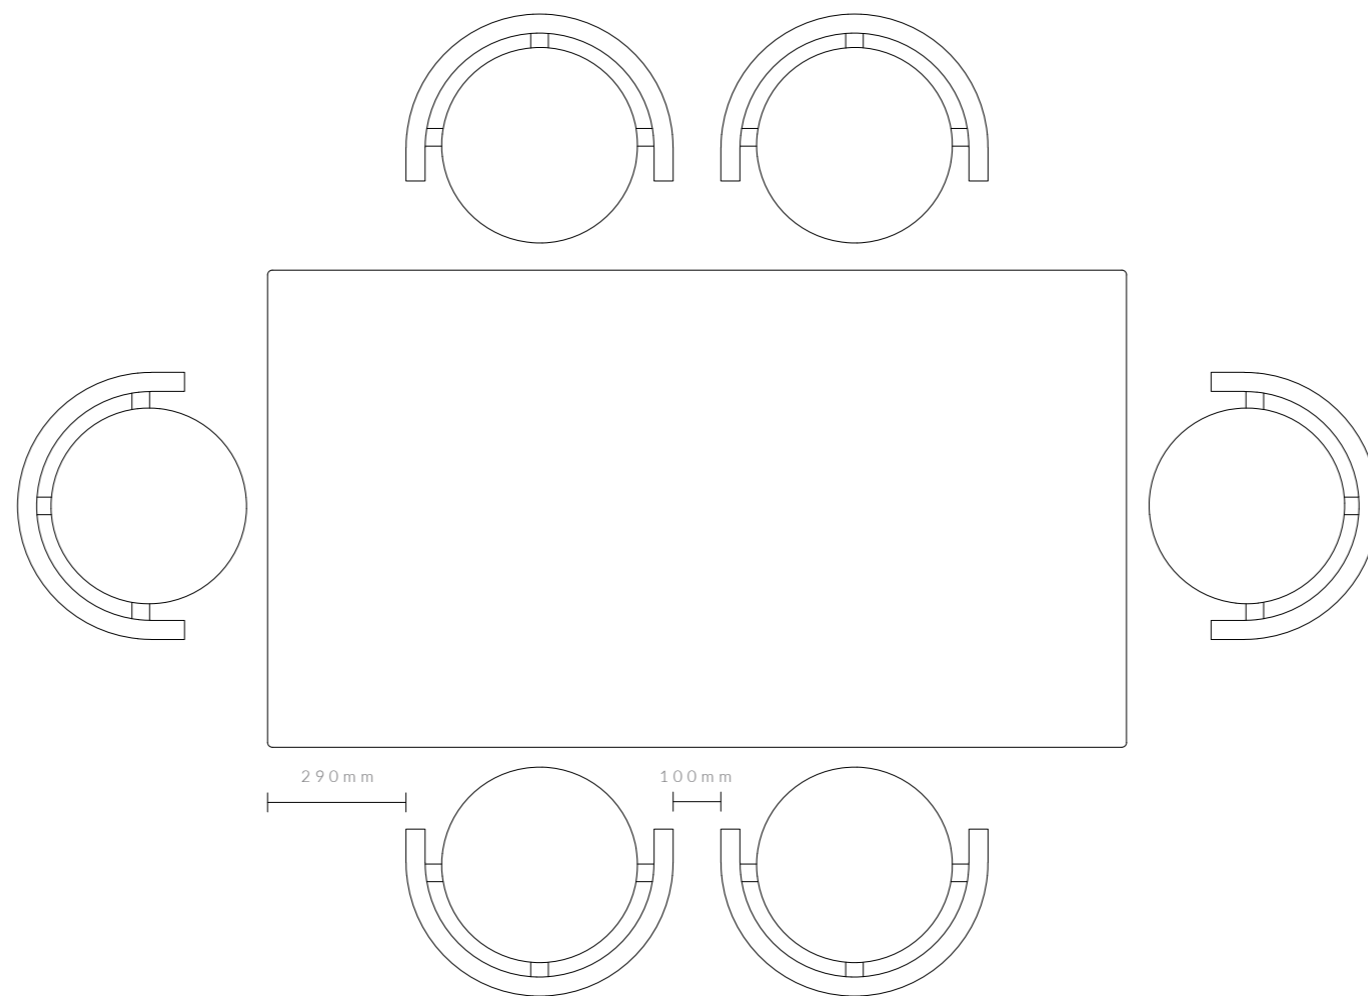

RECTANGULAR SEATING DIAGRAM

DIMENSIONS IN MM

RECTANGULAR SEATING DIAGRAM

TO SEAT 6 - 1800mm W X 1000mm D X 740mm H

ARTIST'S CHAIRS - 560mm W x 480mm D x 695mm H

DIMENSIONS IN MM

RECTANGULAR SEATING DIAGRAM

TO SEAT 8 - 2500mm W X 1000mm D X 740mm H

ARTIST'S CHAIRS - 560mm W x 480mm D x 695mm H

DIMENSIONS IN MM

RECTANGULAR SEATING DIAGRAM

TO SEAT 10 - 3200mm W X 1000mm D X 740mm H

ARTIST'S CHAIRS - 560mm W x 480mm D x 695mm H

DIMENSIONS IN MM

RECTANGULAR SEATING DIAGRAM

TO SEAT 12 - 3900mm W X 1000mm D X 740mm H

ARTIST'S CHAIRS - 560mm W x 480mm D x 695mm H

DIMENSIONS IN MM

RECTANGULAR SEATING DIAGRAM

TO SEAT 14 - 4600mm W X 1000mm D X 740mm H

ARTIST'S CHAIRS - 560mm W x 480mm D x 695mm H

DIMENSIONS IN MM

RECTANGULAR SEATING DIAGRAM

TO SEAT 16 - 5300mm W X 1000mm D X 740mm H

ARTIST'S CHAIRS - 560mm W x 480mm D x 695mm H

DIMENSIONS IN MM