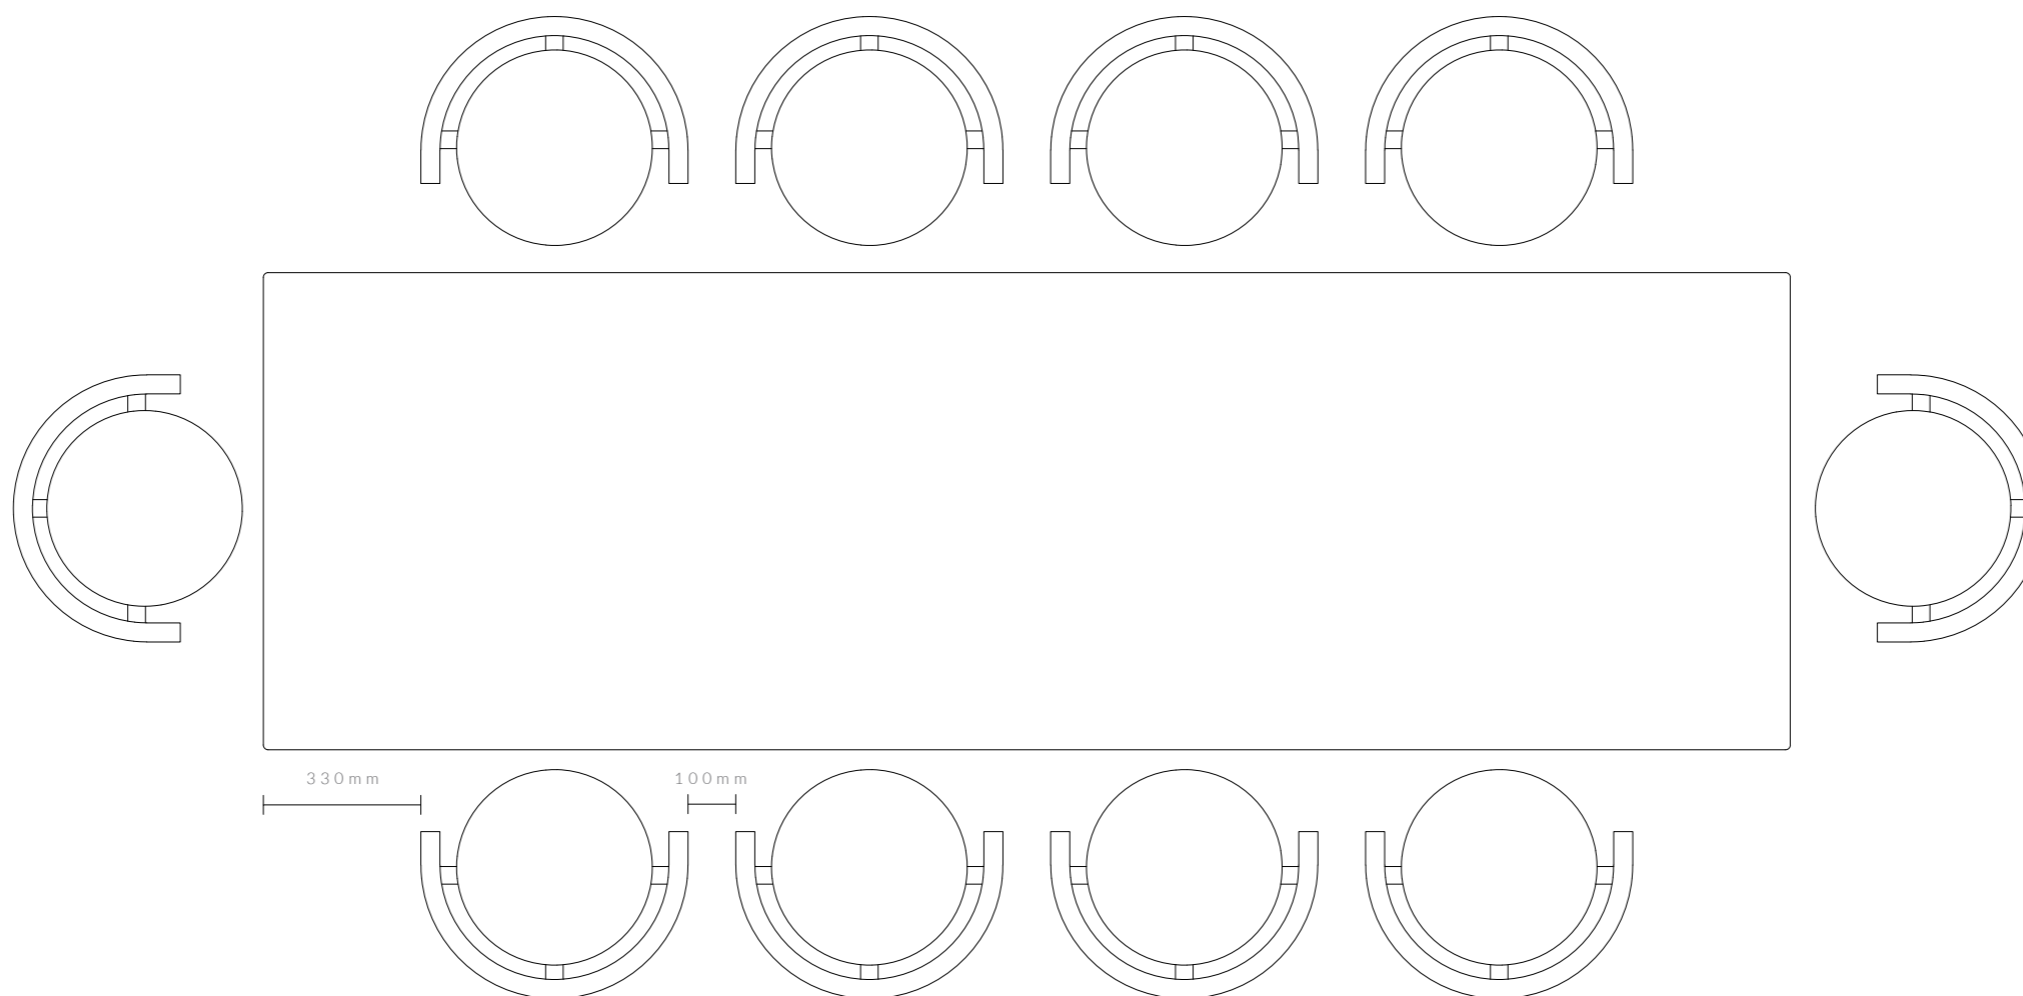

RECTANGULAR SEATING DIAGRAM

DIMENSIONS IN MM

RECTANGULAR SEATING DIAGRAM

TO SEAT 6 - 1800mm W X 1000mm D X 740mm H

ARTIST'S CHAIRS - 560mm W x 480mm D x 695mm H

DIMENSIONS IN MM

RECTANGULAR SEATING DIAGRAM

TO SEAT 8 - 2500mm W X 1000mm D X 740mm H

ARTIST'S CHAIRS - 560mm W x 480mm D x 695mm H

DIMENSIONS IN MM

RECTANGULAR SEATING DIAGRAM

TO SEAT 10 - 3200mm W X 1000mm D X 740mm H

ARTIST'S CHAIRS - 560mm W x 480mm D x 695mm H

DIMENSIONS IN MM

RECTANGULAR SEATING DIAGRAM

TO SEAT 12 - 3900mm W X 1000mm D X 740mm H

ARTIST'S CHAIRS - 560mm W x 480mm D x 695mm H

DIMENSIONS IN MM

RECTANGULAR SEATING DIAGRAM

TO SEAT 14 - 4600mm W X 1000mm D X 740mm H

ARTIST'S CHAIRS - 560mm W x 480mm D x 695mm H

DIMENSIONS IN MM

RECTANGULAR SEATING DIAGRAM

TO SEAT 16 - 5300mm W X 1000mm D X 740mm H

ARTIST'S CHAIRS - 560mm W x 480mm D x 695mm H

DIMENSIONS IN MM