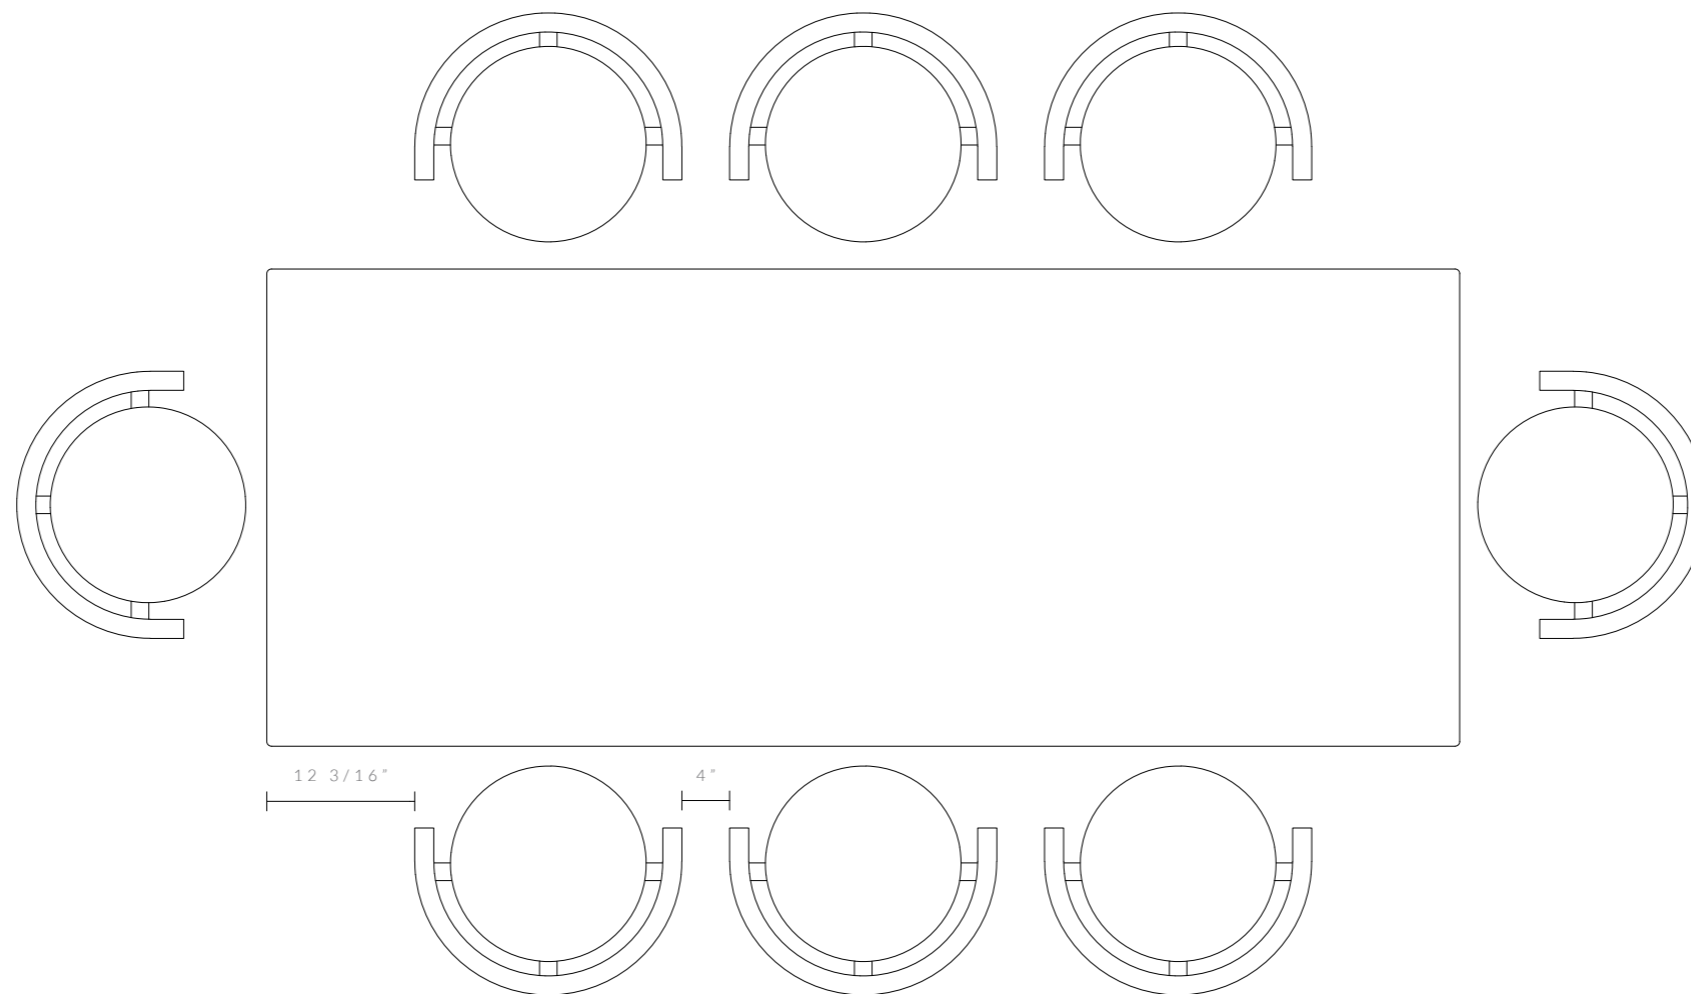

RECTANGULAR SEATING DIAGRAMS

DIMENSIONS IN INCHES

RECTANGULAR SEATING DIAGRAM

TO SEAT 6 - 71" W X 39 3/8" D X 29 1/8" H

ARTIST'S CHAIRS - 22" W x 19" D x 27 3/8" H

DIMENSIONS IN INCHES

RECTANGULAR SEATING DIAGRAM

TO SEAT 8 - 98 7/16" W X 39 3/8" D X 29 1/8" H

ARTIST'S CHAIRS - 22" W x 19" D x 27 3/8" H

DIMENSIONS IN INCHES

RECTANGULAR SEATING DIAGRAM

TO SEAT 10 - 126" W X 39 3/8" D X 29 1/8" H

ARTIST'S CHAIRS - 22" W x 19" D x 27 3/8" H

RECTANGULAR SEATING DIAGRAM

DIMENSIONS IN MM

RECTANGULAR SEATING DIAGRAM

TO SEAT 6 - 1800mm W X 1000mm D X 740mm H

ARTIST'S CHAIRS - 560mm W x 480mm D x 695mm H

DIMENSIONS IN MM

RECTANGULAR SEATING DIAGRAM

TO SEAT 8 - 2500mm W X 1000mm D X 740mm H

DIMENSIONS IN MM

RECTANGULAR SEATING DIAGRAM

TO SEAT 16 - 5300mm W X 1000mm D X 740mm H

ARTIST'S CHAIRS - 560mm W x 480mm D x 695mm H

DIMENSIONS IN MM