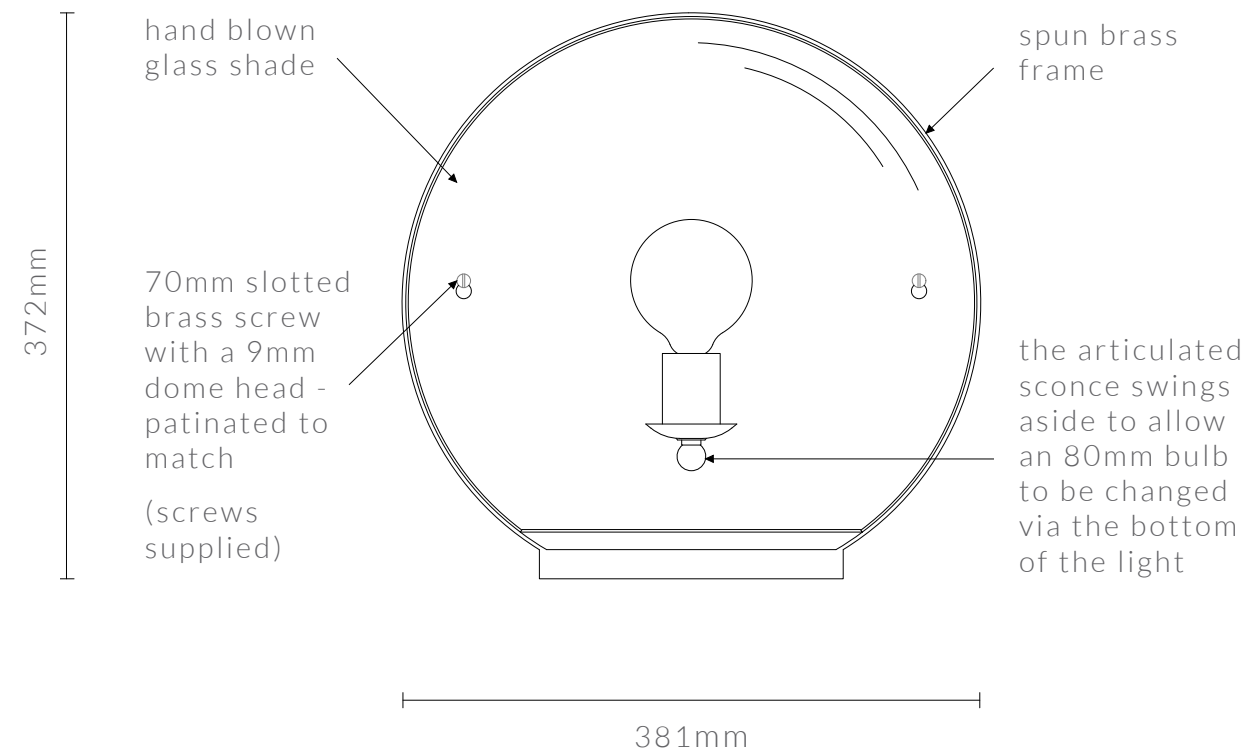

# LOUPE WALL LIGHT

15" W x 7" D x 14 5/8" H

DIMENSIONS IN INCHES (US)

front view

side view

back view

# LOUPE WALL LIGHT

381mm W x 177mm D x 372mm H

DIMENSIONS IN MM (UK)

front view

side view

back view