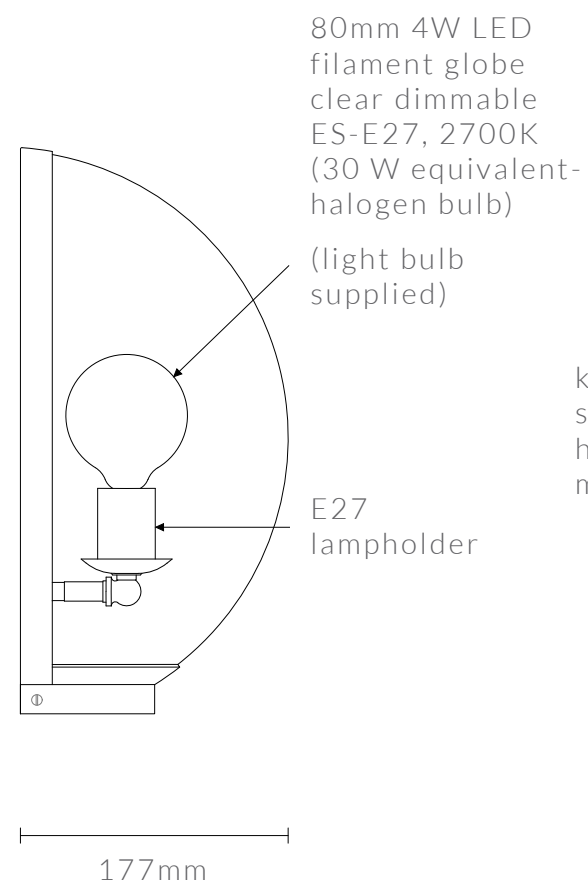

# LOUPE WALL LIGHT

15" W x 7" D x 14 5/8" H

DIMENSIONS IN INCHES (US)

front view

side view

back view

# LOUPE WALL LIGHT

381mm W x 177mm D x 372mm H

DIMENSIONS IN MM (UK)

front view

side view

back view