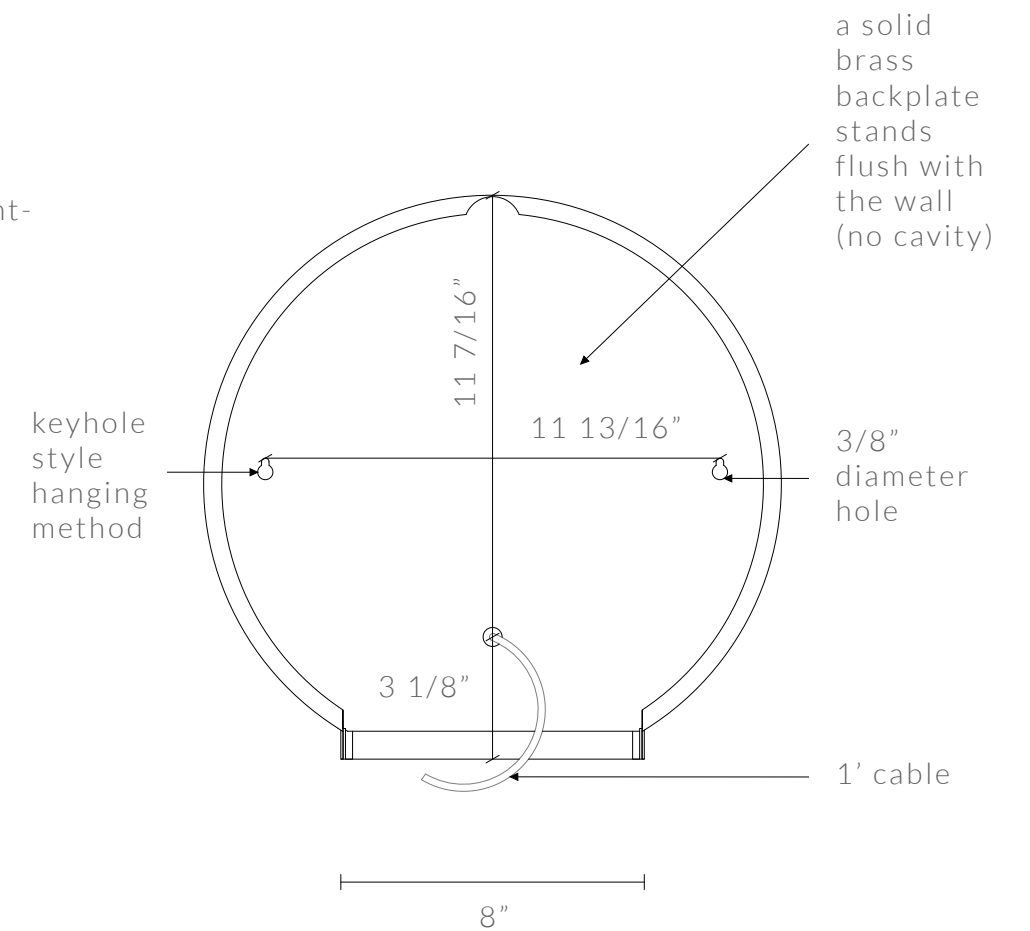

# LOUPE WALL LIGHT

15" W x 7" D x 14 5/8" H

DIMENSIONS IN INCHES (US)

front view

side view

back view

# LOUPE WALL LIGHT

381mm W x 177mm D x 372mm H

DIMENSIONS IN MM (UK)

front view

side view

back view