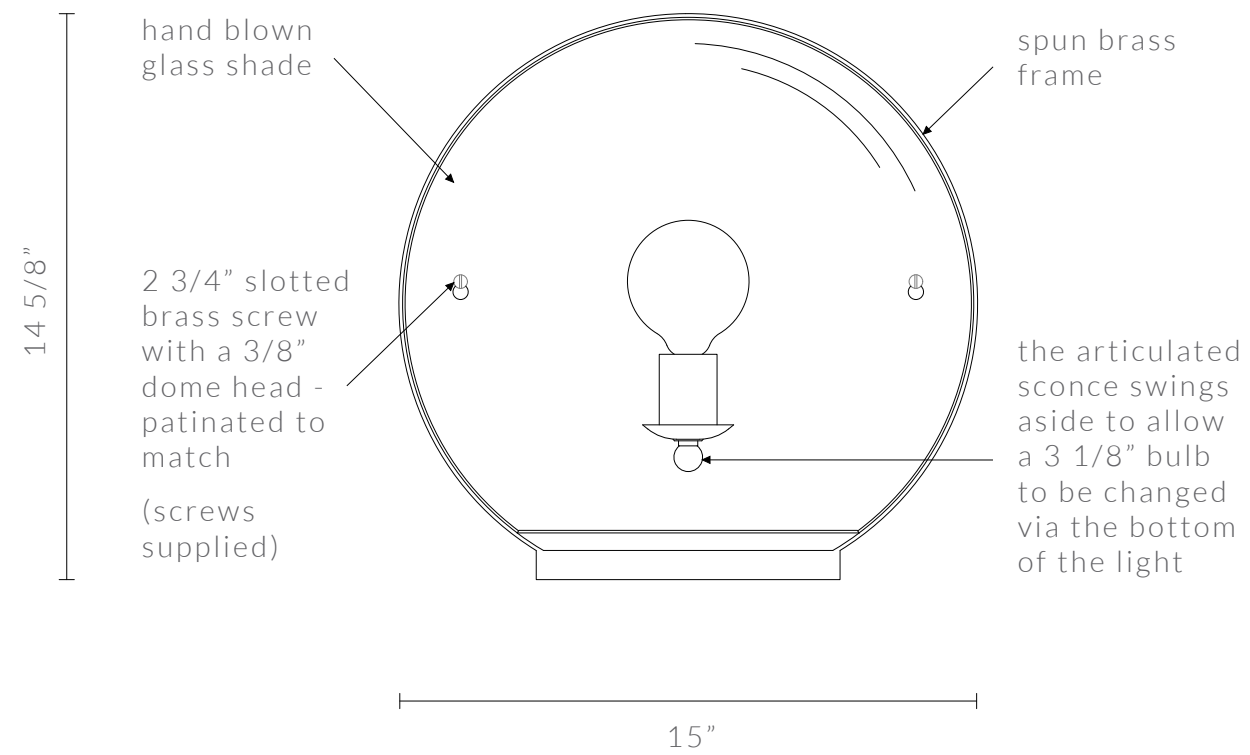

# LOUPE WALL LIGHT

15" W x 7" D x 14 5/8" H

DIMENSIONS IN INCHES (US)

front view

side view

back view

# LOUPE WALL LIGHT

381mm W x 177mm D x 372mm H

DIMENSIONS IN MM (UK)

front view

side view

back view