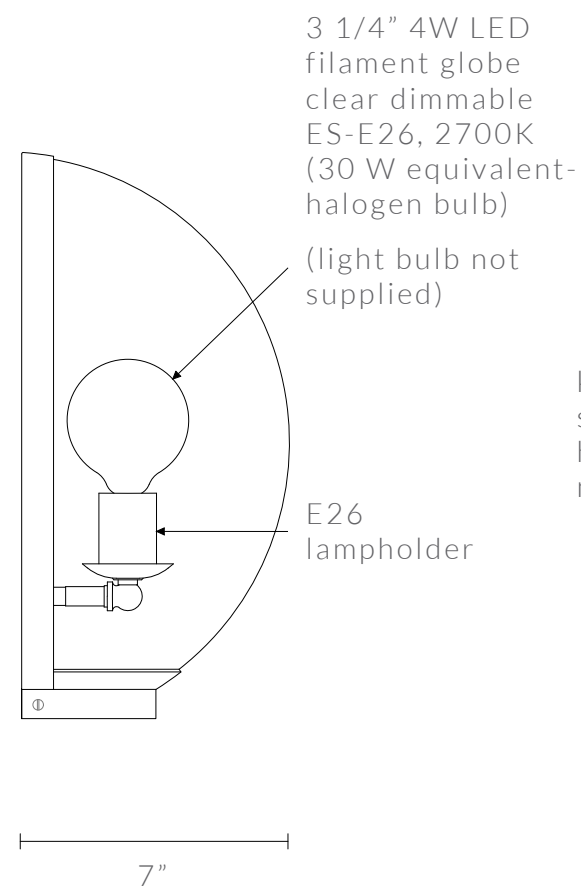

# LOUPE WALL LIGHT

15" W x 7" D x 14 5/8" H

DIMENSIONS IN INCHES (US)

front view

side view

back view

# LOUPE WALL LIGHT

381mm W x 177mm D x 372mm H

DIMENSIONS IN MM (UK)

front view

side view

back view