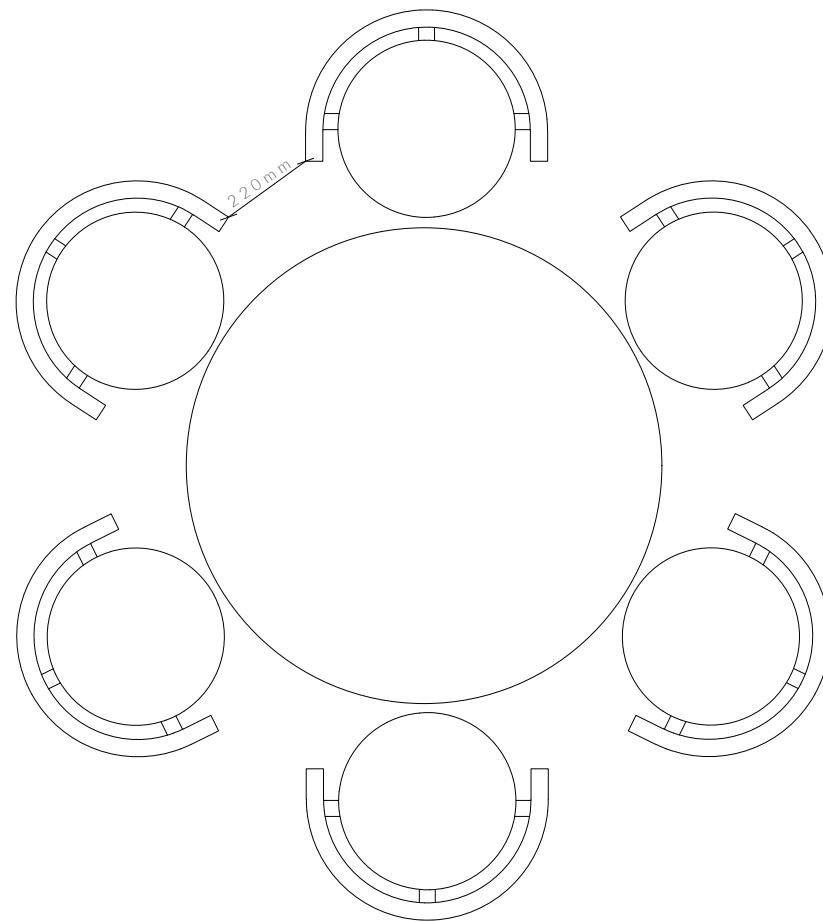

CIRCULAR SEATING DIAGRAM

1100mm DIAMETER TABLE

ARTIST'S CHAIR - 560mm W x 480mm D x 695mm H

DIMENSIONS IN MM