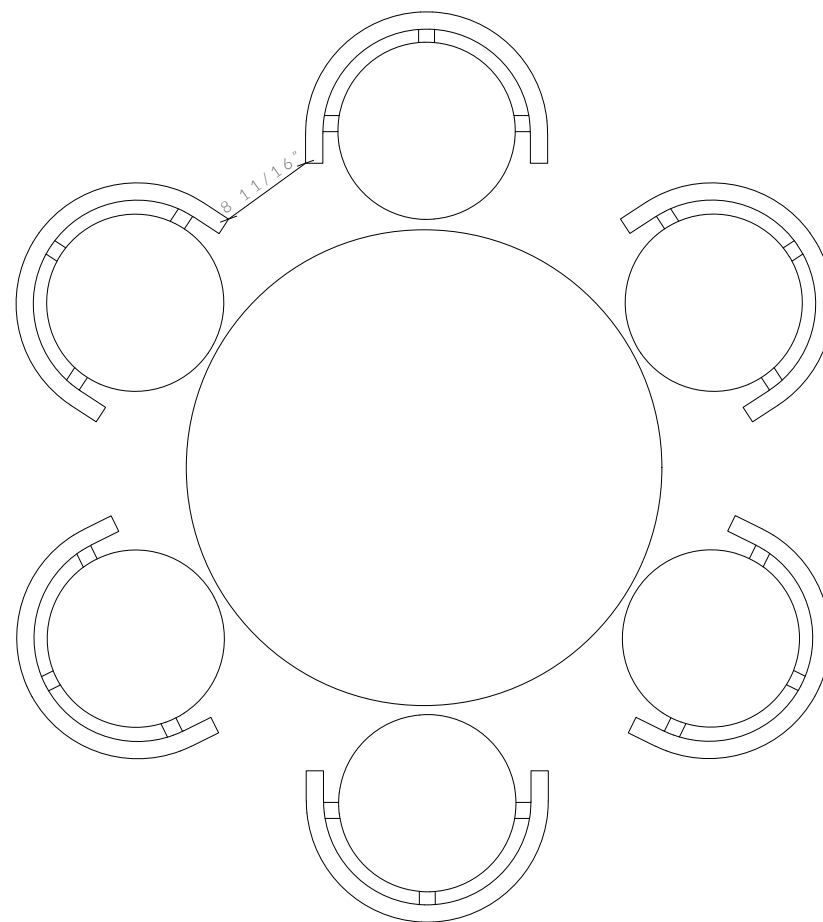

CIRCULAR SEATING DIAGRAM

43" DIAMETER TABLE

ARTIST'S CHAIR - 22" W x 19" D x 27 3/8" H

DIMENSIONS IN INCHES