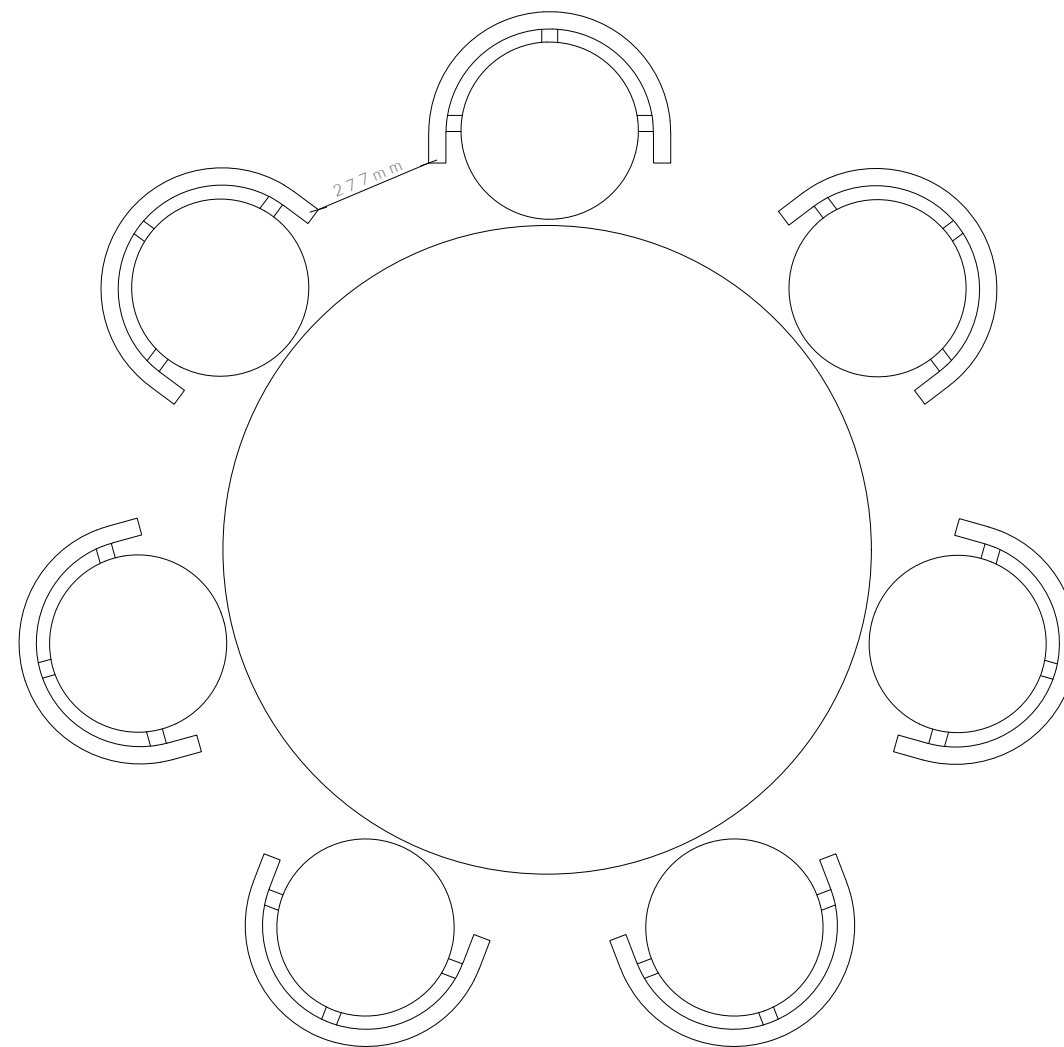

CIRCULAR SEATING DIAGRAM

1500mm DIAMETER TABLE

ARTIST'S CHAIR - 560mm W x 480mm D x 695mm H

DIMENSIONS IN MM