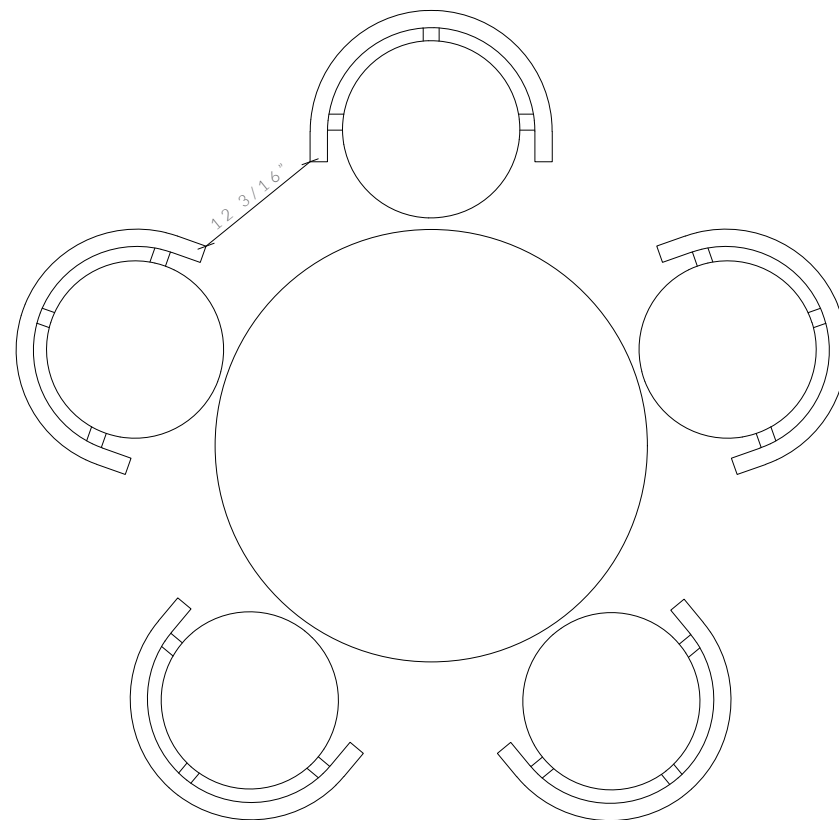

CIRCULAR SEATING DIAGRAMS

DIMENSIONS IN INCHES

CIRCULAR SEATING DIAGRAM

40" DIAMETER TABLE

ARTIST'S CHAIR - 22" W x 19" D x 27 3/8" H

DIMENSIONS IN INCHES

CIRCULAR SEATING DIAGRAM

43" DIAMETER TABLE