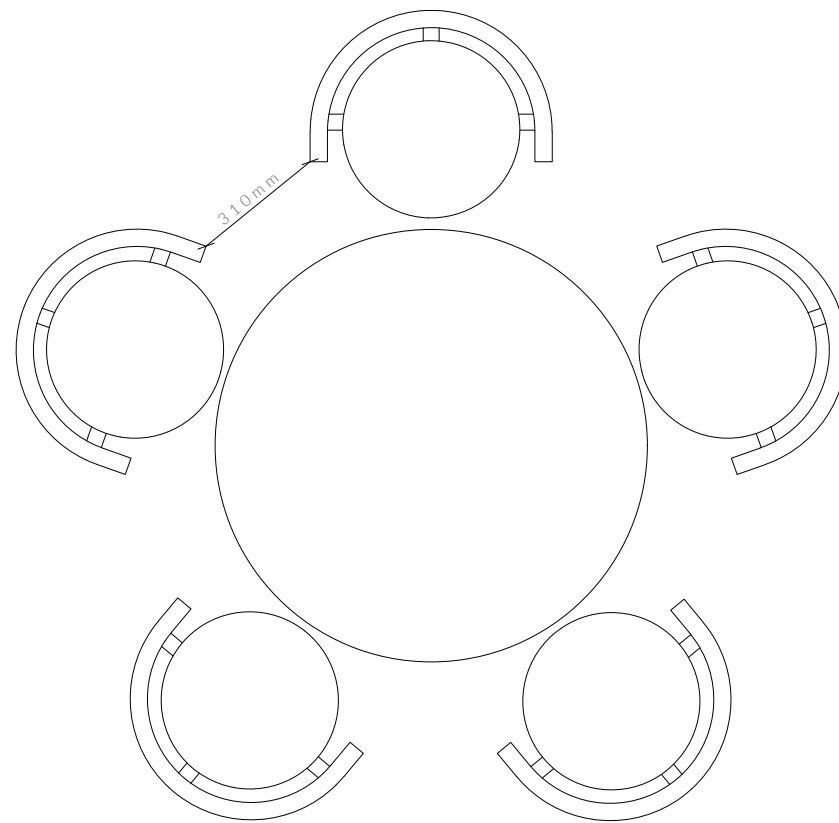

CIRCULAR SEATING DIAGRAM

1100mm DIAMETER TABLE

ARTIST'S CHAIR - 560mm W x 480mm D x 695mm H

DIMENSIONS IN MM

CIRCULAR SEATING DIAGRAM

1200mm DIAMETER TABLE

ARTIST'S CHAIR - 560mm W x 480mm D x 695mm H

DIMENSIONS IN MM