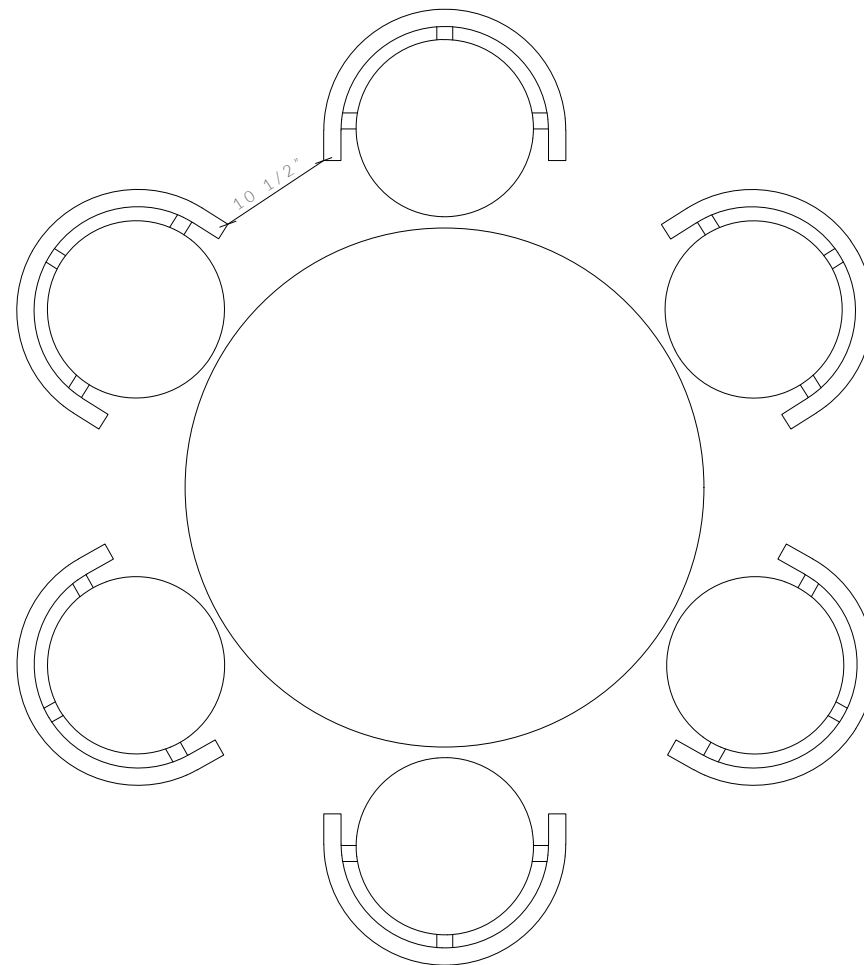

ARTIST'S CHAIR - 22" W x 19" D x 27 3/8" H

DIMENSIONS IN INCHES

CIRCULAR SEATING DIAGRAM

47" DIAMETER TABLE

ARTIST'S CHAIR - 22" W x 19" D x 27 3/8" H

DIMENSIONS IN INCHES

CIRCULAR SEATING DIAGRAM

51" DIAMETER TABLE