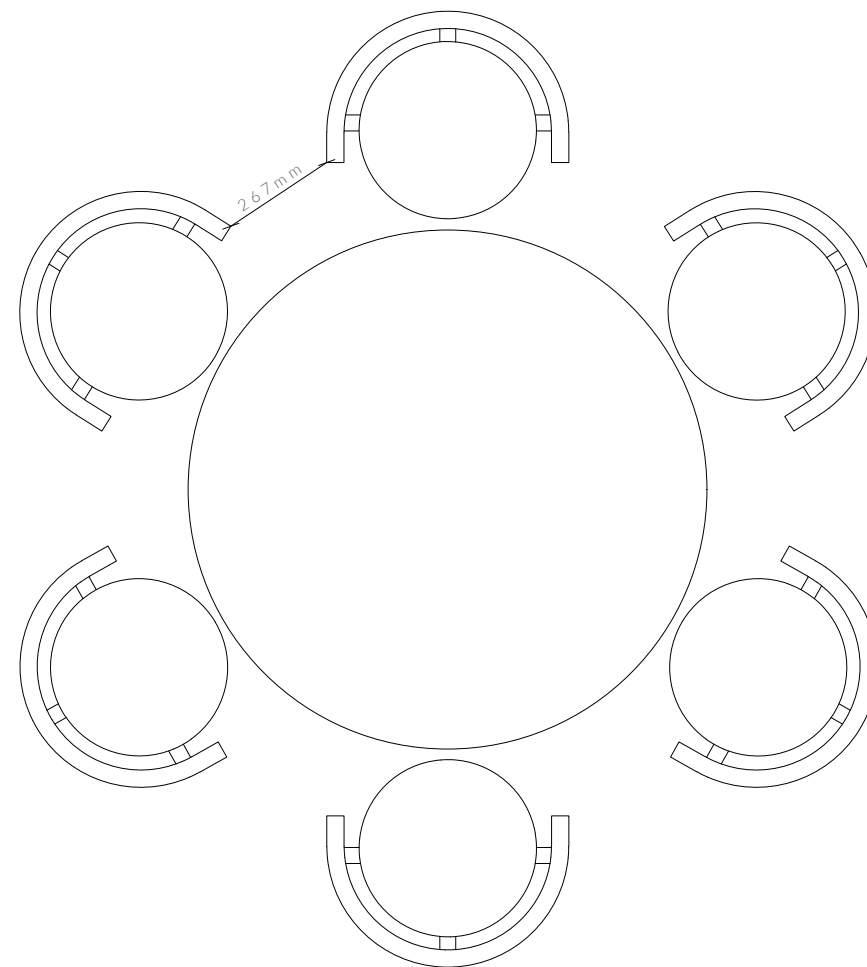

CIRCULAR SEATING DIAGRAM

1100mm DIAMETER TABLE

ARTIST'S CHAIR - 560mm W x 480mm D x 695mm H

DIMENSIONS IN MM

CIRCULAR SEATING DIAGRAM

1200mm DIAMETER TABLE

ARTIST'S CHAIR - 560mm W x 480mm D x 695mm H

DIMENSIONS IN MM