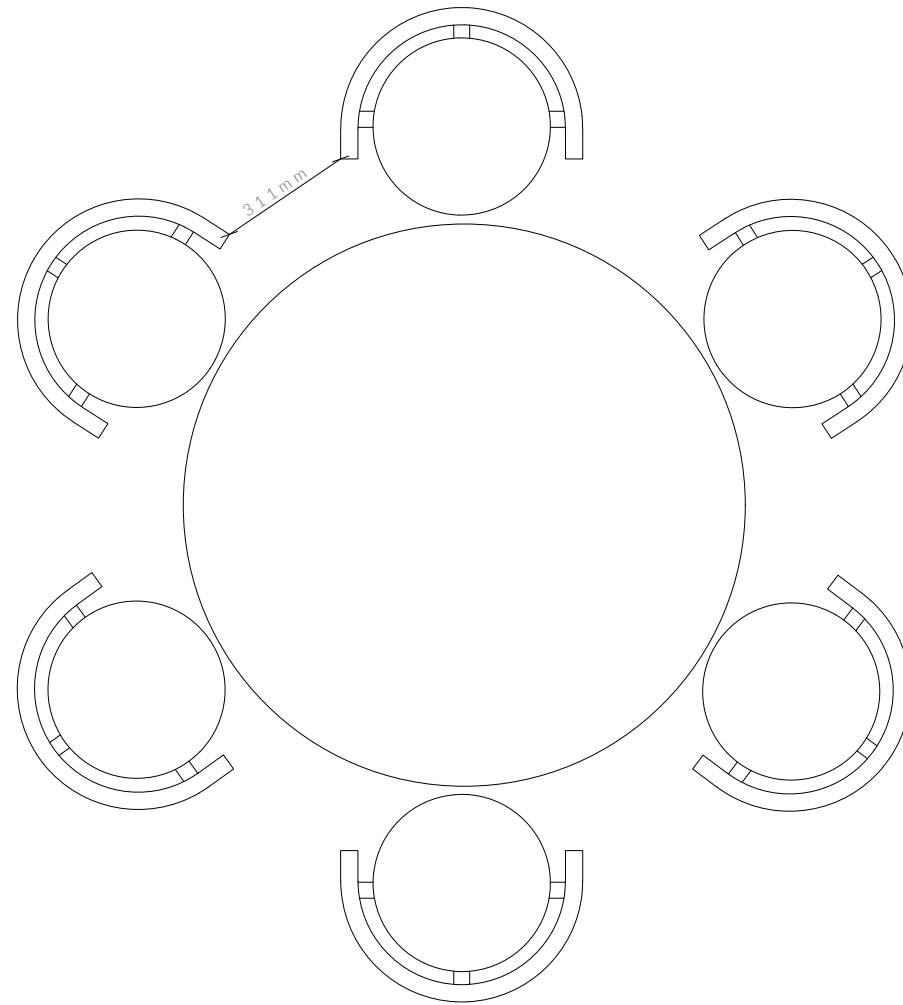

CIRCULAR SEATING DIAGRAM

1300mm DIAMETER TABLE

ARTIST'S CHAIR - 560mm W x 480mm D x 695mm H

DIMENSIONS IN MM