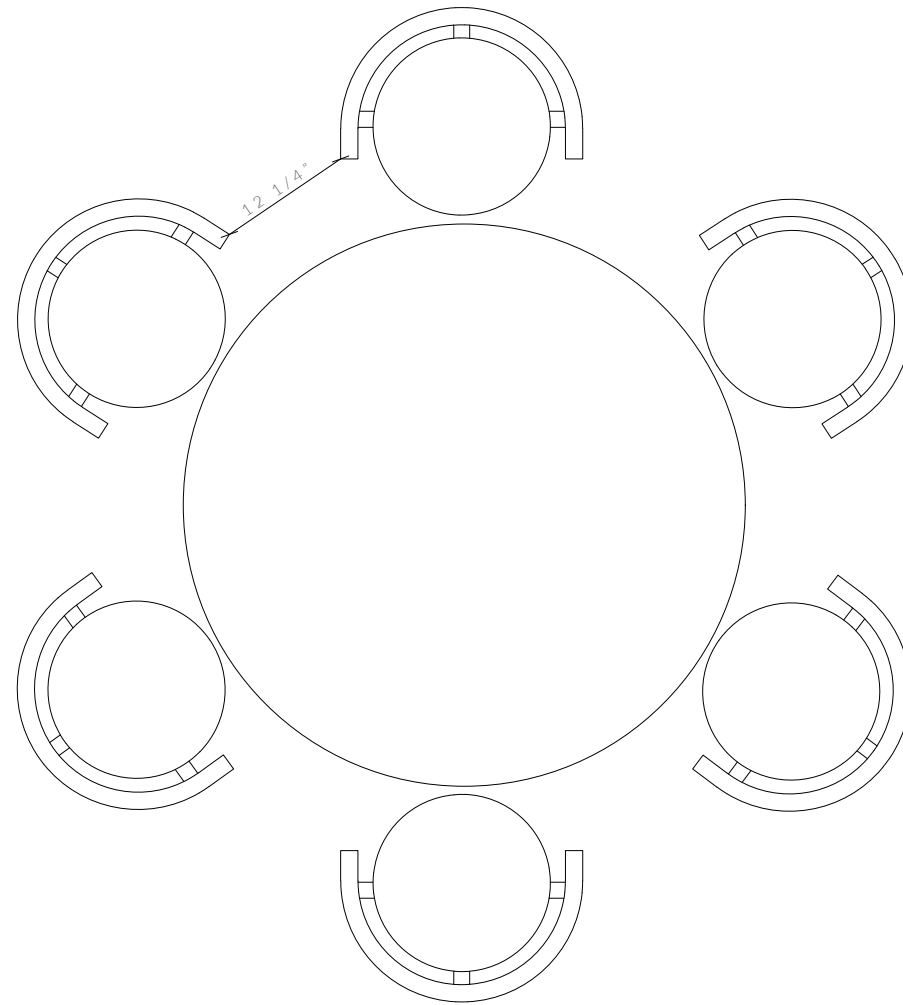

CIRCULAR SEATING DIAGRAM

51" DIAMETER TABLE

ARTIST'S CHAIR - 22" W x 19" D x 27 3/8" H

DIMENSIONS IN INCHES