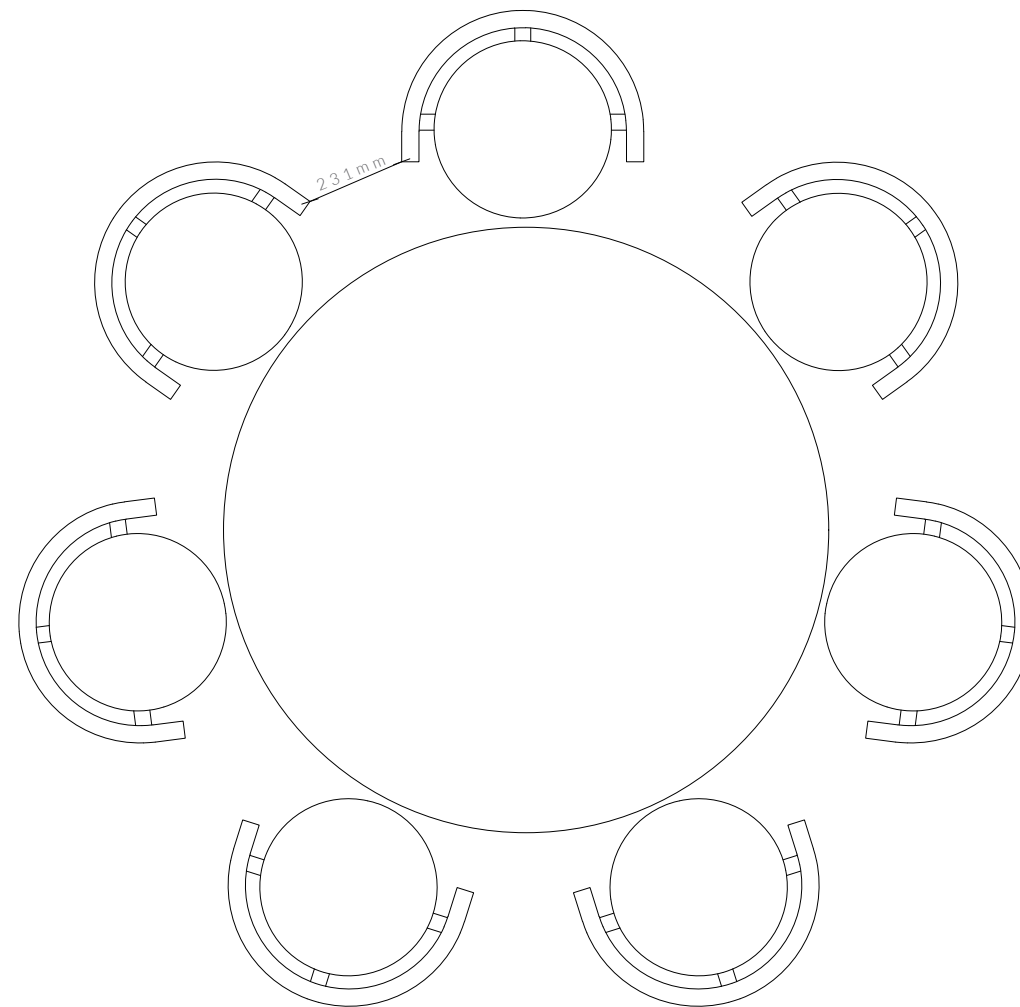

CIRCULAR SEATING DIAGRAM

1300mm DIAMETER TABLE

ARTIST'S CHAIR - 560mm W x 480mm D x 695mm H

DIMENSIONS IN MM

CIRCULAR SEATING DIAGRAM

1400mm DIAMETER TABLE

ARTIST'S CHAIR - 560mm W x 480mm D x 695mm H

DIMENSIONS IN MM