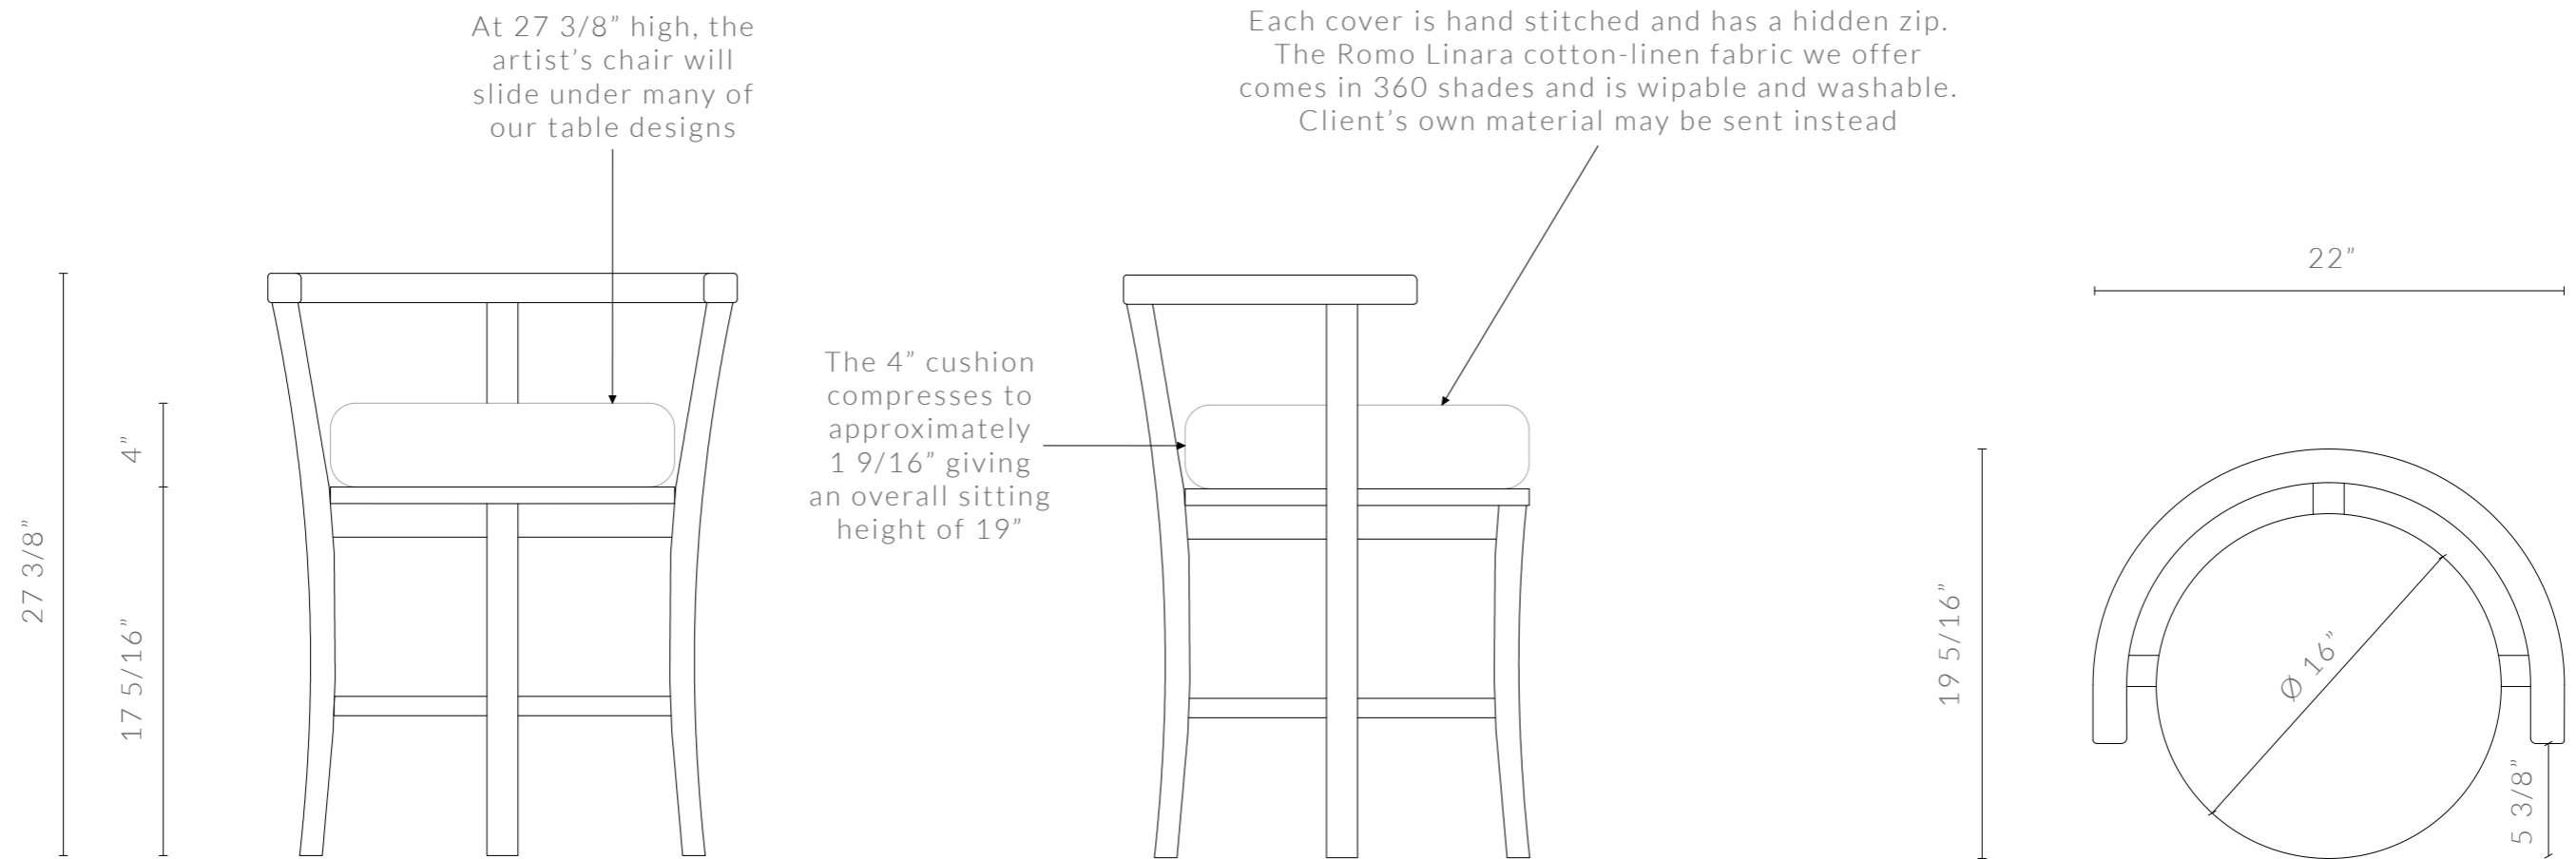

# ARTIST'S CHAIR DIAGRAMS

ARTIST'S CHAIR - 22" W x 19 5/16" D x 27 3/8" H

DIMENSIONS IN INCHES

# ARTIST'S CHAIR DIAGRAMS

ARTIST'S CHAIR - 560mm W x 490mm D x 695mm H

DIMENSIONS IN MM

At 695mm high, the artist's chair will slide under many of our table designs

Each cover is hand stitched and has a hidden zip. The Romo Linara cotton-linen fabric we offer comes in 360 shades and is wipable and washable. Client's own material may be sent instead

The 100mm cushion compresses to approximately 40mm giving an overall sitting height of 480mm