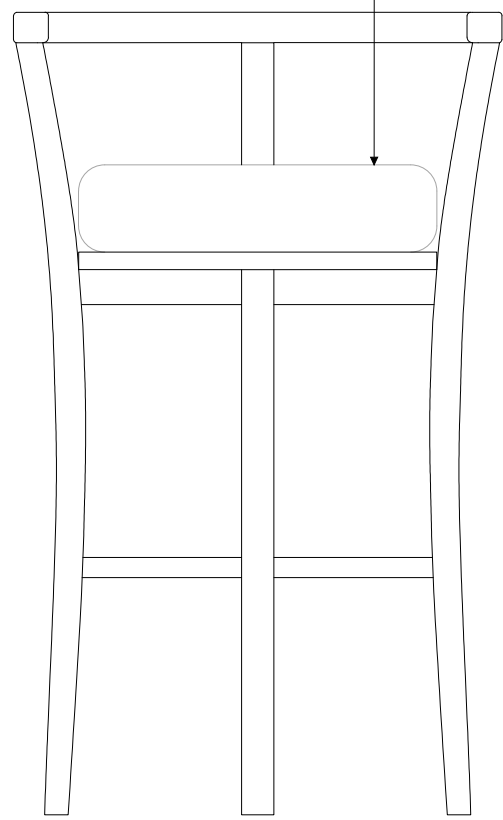

ARTIST'S CHAIR DIAGRAMS

ARTIST'S BAR CHAIR - 22" W x 19" D x 36" H

DIMENSIONS IN INCHES

The 4" cushion compresses to approximately 1 9/16" giving an overall seat height of 27"

Each cover is hand stitched and has a hidden zip. The Romo Linara cotton-linen fabric we offer comes in 360 shades and is wipable and washable. Client's own material may be sent instead

Height of the chair can be customised

19"

ARTIST'S CHAIR DIAGRAMS

ARTIST'S BAR CHAIR - 560mm W x 480mm D x 920mm H

DIMENSIONS IN MM

The 100mm cushion compresses to approximately 40mm giving an overall seat height of 685mm

Each cover is hand stitched and has a hidden zip. The Romo Linara cotton-linen fabric we offer comes in 360 shades and is wipable and washable. Client's own material may be sent instead

Height of the chair can be customised