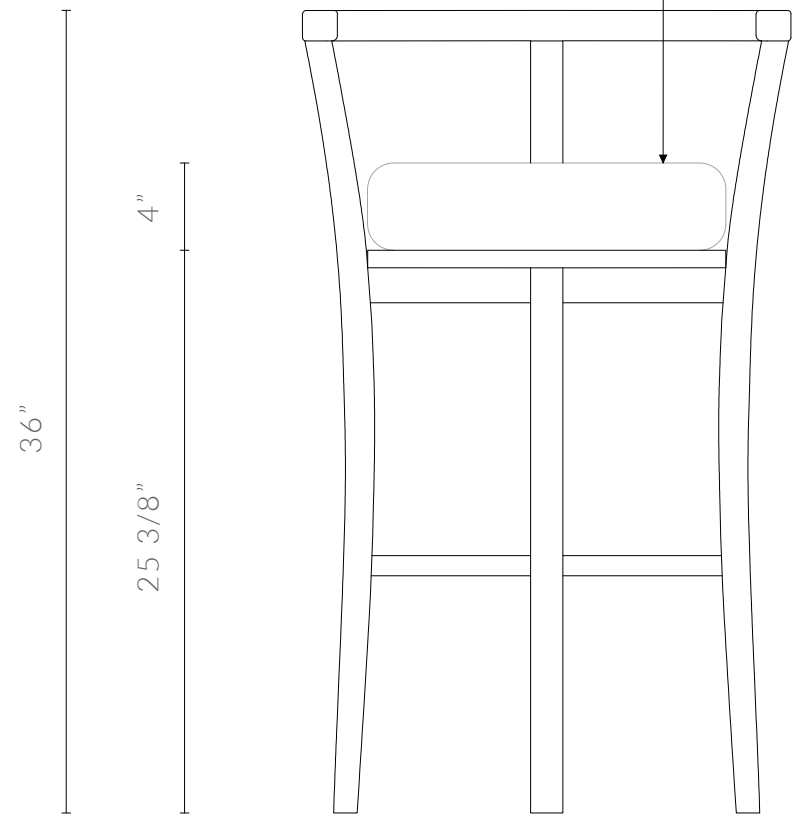

ARTIST'S CHAIR DIAGRAMS

ARTIST'S BAR CHAIR - 22" W x 19" D x 36" H

DIMENSIONS IN INCHES

The 4" cushion compresses to approximately 1 9/16" giving an overall seat height of 27"

Each cover is hand stitched and has a hidden zip. The Romo Linara cotton-linen fabric we offer comes in 360 shades and is wipable and washable. Client's own material may be sent instead

Height of the chair can be customised

19"

ARTIST'S CHAIR DIAGRAMS

ARTIST'S BAR CHAIR - 560mm W x 480mm D x 920mm H

DIMENSIONS IN MM

The 100mm cushion compresses to approximately 40mm giving an overall seat height of 685mm

Each cover is hand stitched and has a hidden zip. The Romo Linara cotton-linen fabric we offer comes in 360 shades and is wipable and washable. Client's own material may be sent instead

Height of the chair can be customised