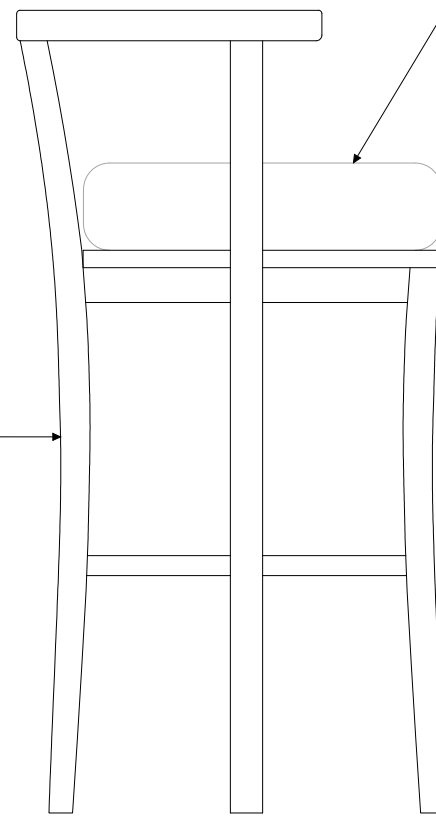

ARTIST'S CHAIR DIAGRAMS

ARTIST'S BAR CHAIR - 22" W x 19" D x 36" H

DIMENSIONS IN INCHES

The 4" cushion compresses to approximately 1 9/16" giving an overall seat height of 27"

Each cover is hand stitched and has a hidden zip. The Romo Linara cotton-linen fabric we offer comes in 360 shades and is wipable and washable. Client's own material may be sent instead

Height of the chair can be customised

19"

ARTIST'S CHAIR DIAGRAMS

ARTIST'S BAR CHAIR - 560mm W x 480mm D x 920mm H

DIMENSIONS IN MM

The 100mm cushion compresses to approximately 40mm giving an overall seat height of 685mm

Each cover is hand stitched and has a hidden zip. The Romo Linara cotton-linen fabric we offer comes in 360 shades and is wipable and washable. Client's own material may be sent instead

Height of the chair can be customised