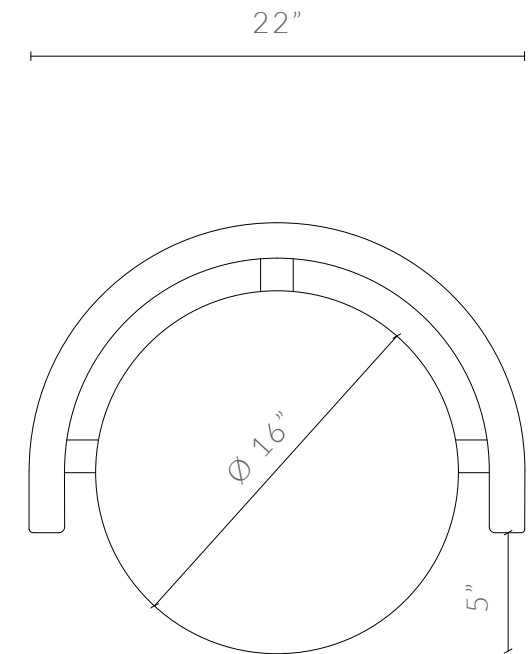

ARTIST'S CHAIR DIAGRAMS

ARTIST'S BAR CHAIR - 22" W x 19" D x 36" H

DIMENSIONS IN INCHES

The 4" cushion compresses to approximately 1 9/16" giving an overall seat height of 27"

Each cover is hand stitched and has a hidden zip. The Romo Linara cotton-linen fabric we offer comes in 360 shades and is wipable and washable. Client's own material may be sent instead

Height of the chair can be customised

19"

ARTIST'S CHAIR DIAGRAMS

ARTIST'S BAR CHAIR - 560mm W x 480mm D x 920mm H

DIMENSIONS IN MM

The 100mm cushion compresses to approximately 40mm giving an overall seat height of 685mm