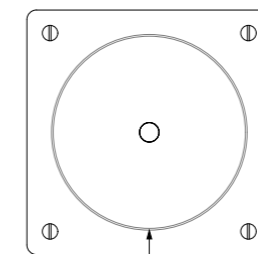

VESPER DIAGRAMS

SHORT ANGLED BRACKET
DIMENSIONS IN INCHES (US)

vesper backplates shown over US j-boxes

D=4" (widest US j-box)

4 5/16" x 2 1/4" (longest US j-box)

VESPER DIAGRAMS

STRAIGHT BRACKET

DIMENSIONS IN INCHES (US)

vesper backplates shown over US j-boxes

D=4" (widest US j-box)

$4\frac{5}{16}'' \times 2\frac{1}{4}''$ (longest US j-box)

VESPER DIAGRAMS

SHORT STRAIGHT BRACKET
DIMENSIONS IN INCHES (US)

vesper backplates shown over US j-boxes

D=4" (widest US j-box)

4 5/16" x 2 1/4" (longest US j-box)

VESPER DIAGRAMS

ANGLED BRACKET

DIMENSIONS IN MM (UK)

VESPER DIAGRAMS

SHORT ANGLED BRACKET

DIMENSIONS IN MM (UK)

light bulbs supplied
(recessed bulb option)

VESPER DIAGRAMS

STRAIGHT BRACKET
DIMENSIONS IN MM (UK)

VESPER DIAGRAMS

SHORT STRAIGHT BRACKET

DIMENSIONS IN MM (UK)

4W LED filament globe
clear dimmable ES-E27,
2700K (30W equivalent-
halogen bulb)