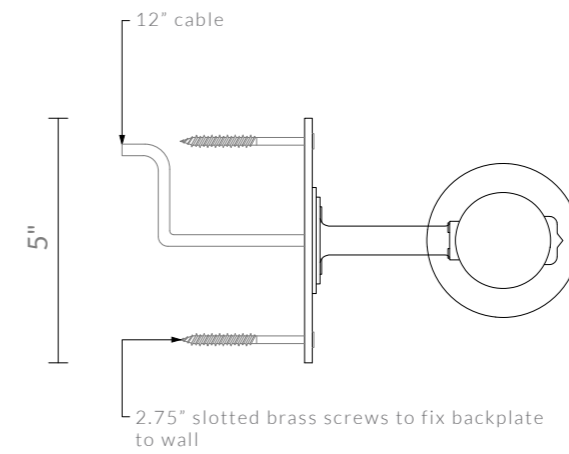

VESPER DIAGRAMS

SHORT ANGLED BRACKET
DIMENSIONS IN INCHES (US)

vesper backplates shown over US j-boxes

D=4" (widest US j-box)

4 5/16" x 2 1/4" (longest US j-box)

VESPER DIAGRAMS

STRAIGHT BRACKET

DIMENSIONS IN INCHES (US)

vesper backplates shown over US j-boxes

D=4" (widest US j-box)

$4\frac{5}{16}'' \times 2\frac{1}{4}''$ (longest US j-box)

VESPER DIAGRAMS

SHORT STRAIGHT BRACKET
DIMENSIONS IN INCHES (US)

vesper backplates shown over US j-boxes

D=4" (widest US j-box)

4 5/16" x 2 1/4" (longest US j-box)

VESPER DIAGRAMS

ANGLED BRACKET

DIMENSIONS IN MM (UK)

VESPER DIAGRAMS

SHORT ANGLED BRACKET

DIMENSIONS IN MM (UK)

light bulbs supplied
(recessed bulb option)

VESPER DIAGRAMS

STRAIGHT BRACKET
DIMENSIONS IN MM (UK)

VESPER DIAGRAMS

SHORT STRAIGHT BRACKET

DIMENSIONS IN MM (UK)

4W LED filament globe
clear dimmable ES-E27,
2700K (30W equivalent-
halogen bulb)