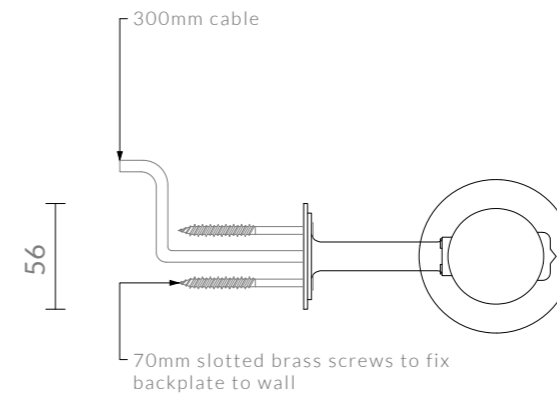

VESPER DIAGRAMS

SHORT ANGLED BRACKET
DIMENSIONS IN INCHES (US)

vesper backplates shown over US j-boxes

D=4" (widest US j-box)

4 5/16" x 2 1/4" (longest US j-box)

VESPER DIAGRAMS

STRAIGHT BRACKET

DIMENSIONS IN INCHES (US)

vesper backplates shown over US j-boxes

D=4" (widest US j-box)

$4\frac{5}{16}'' \times 2\frac{1}{4}''$ (longest US j-box)

VESPER DIAGRAMS

SHORT STRAIGHT BRACKET
DIMENSIONS IN INCHES (US)

vesper backplates shown over US j-boxes

D=4" (widest US j-box)

4 5/16" x 2 1/4" (longest US j-box)

VESPER DIAGRAMS

ANGLED BRACKET

DIMENSIONS IN MM (UK)

VESPER DIAGRAMS

SHORT ANGLED BRACKET

DIMENSIONS IN MM (UK)

light bulbs supplied
(recessed bulb option)

VESPER DIAGRAMS

STRAIGHT BRACKET
DIMENSIONS IN MM (UK)

VESPER DIAGRAMS

SHORT STRAIGHT BRACKET

DIMENSIONS IN MM (UK)

4W LED filament globe
clear dimmable ES-E27,
2700K (30W equivalent-
halogen bulb)