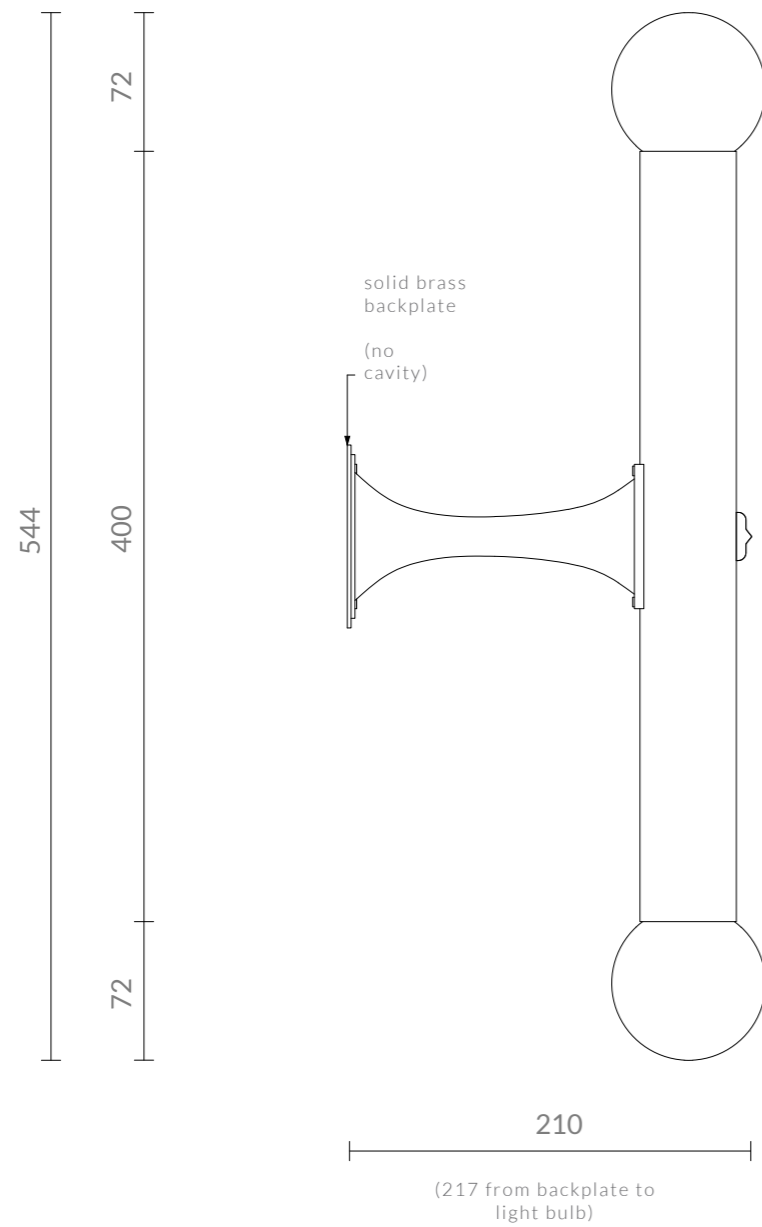

VESPER DIAGRAMS

SHORT ANGLED BRACKET
DIMENSIONS IN INCHES (US)

vesper backplates shown over US j-boxes

D=4" (widest US j-box)

4 5/16" x 2 1/4" (longest US j-box)

VESPER DIAGRAMS

STRAIGHT BRACKET

DIMENSIONS IN INCHES (US)

vesper backplates shown over US j-boxes

D=4" (widest US j-box)

$4\frac{5}{16}'' \times 2\frac{1}{4}''$ (longest US j-box)

VESPER DIAGRAMS

SHORT STRAIGHT BRACKET
DIMENSIONS IN INCHES (US)

vesper backplates shown over US j-boxes

D=4" (widest US j-box)

4 5/16" x 2 1/4" (longest US j-box)

VESPER DIAGRAMS

ANGLED BRACKET

DIMENSIONS IN MM (UK)

VESPER DIAGRAMS

SHORT ANGLED BRACKET

DIMENSIONS IN MM (UK)

light bulbs supplied
(recessed bulb option)

VESPER DIAGRAMS

STRAIGHT BRACKET
DIMENSIONS IN MM (UK)

VESPER DIAGRAMS

SHORT STRAIGHT BRACKET

DIMENSIONS IN MM (UK)

4W LED filament globe
clear dimmable ES-E27,
2700K (30W equivalent-
halogen bulb)