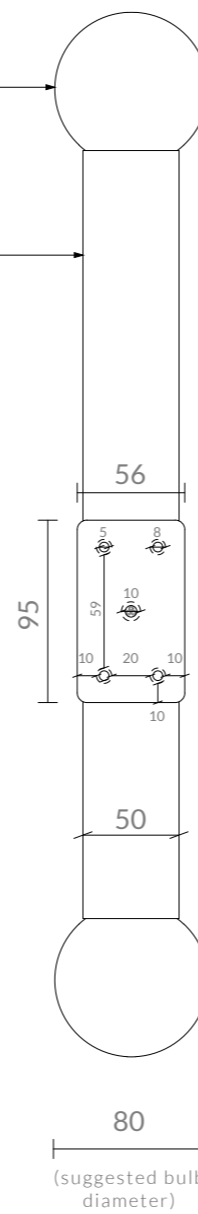

VESPER DIAGRAMS

SHORT ANGLED BRACKET
DIMENSIONS IN INCHES (US)

vesper backplates shown over US j-boxes

D=4" (widest US j-box)

4 5/16" x 2 1/4" (longest US j-box)

VESPER DIAGRAMS

STRAIGHT BRACKET

DIMENSIONS IN INCHES (US)

vesper backplates shown over US j-boxes

D=4" (widest US j-box)

$4\frac{5}{16}'' \times 2\frac{1}{4}''$ (longest US j-box)

VESPER DIAGRAMS

SHORT STRAIGHT BRACKET
DIMENSIONS IN INCHES (US)

vesper backplates shown over US j-boxes

D=4" (widest US j-box)

4 5/16" x 2 1/4" (longest US j-box)

VESPER DIAGRAMS

ANGLED BRACKET

DIMENSIONS IN MM (UK)

VESPER DIAGRAMS

SHORT ANGLED BRACKET

DIMENSIONS IN MM (UK)

light bulbs supplied
(recessed bulb option)

VESPER DIAGRAMS

STRAIGHT BRACKET
DIMENSIONS IN MM (UK)

VESPER DIAGRAMS

SHORT STRAIGHT BRACKET

DIMENSIONS IN MM (UK)

4W LED filament globe
clear dimmable ES-E27,
2700K (30W equivalent-
halogen bulb)