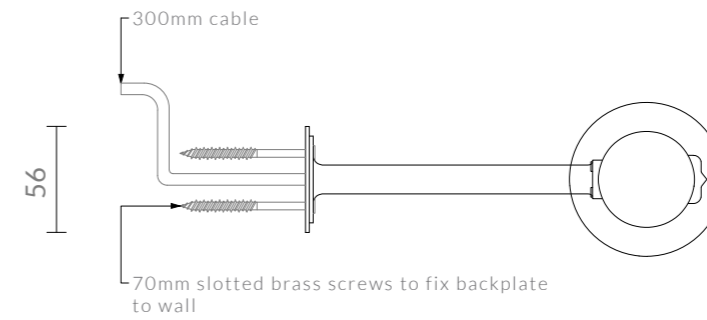

D=4" (widest US j-box)

4 5/16" x 2 1/4" (longest US j-box)

VESPER DIAGRAMS

ANGLED BRACKET

DIMENSIONS IN MM (UK)

VESPER DIAGRAMS

SHORT ANGLED BRACKET

DIMENSIONS IN MM (UK)

light bulbs supplied
(recessed bulb option)

VESPER DIAGRAMS

STRAIGHT BRACKET
DIMENSIONS IN MM (UK)

VESPER DIAGRAMS

SHORT STRAIGHT BRACKET

DIMENSIONS IN MM (UK)

4W LED filament globe
clear dimmable ES-E27,
2700K (30W equivalent-
halogen bulb)