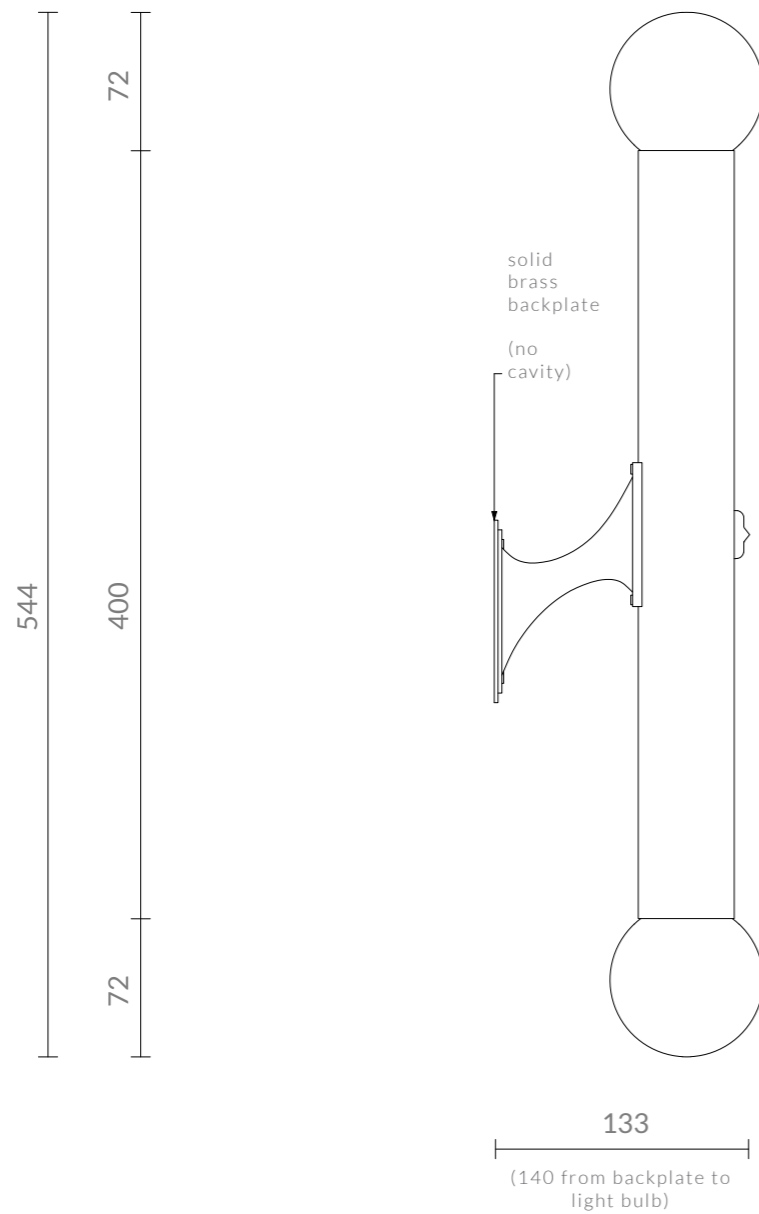

VESPER DIAGRAMS

SHORT ANGLED BRACKET
DIMENSIONS IN INCHES (US)

vesper backplates shown over US j-boxes

D=4" (widest US j-box)

4 5/16" x 2 1/4" (longest US j-box)

VESPER DIAGRAMS

STRAIGHT BRACKET

DIMENSIONS IN INCHES (US)

vesper backplates shown over US j-boxes

D=4" (widest US j-box)

$4\frac{5}{16}'' \times 2\frac{1}{4}''$ (longest US j-box)

VESPER DIAGRAMS

SHORT STRAIGHT BRACKET
DIMENSIONS IN INCHES (US)

vesper backplates shown over US j-boxes

D=4" (widest US j-box)

4 5/16" x 2 1/4" (longest US j-box)

VESPER DIAGRAMS

ANGLED BRACKET

DIMENSIONS IN MM (UK)

VESPER DIAGRAMS

SHORT ANGLED BRACKET

DIMENSIONS IN MM (UK)

light bulbs supplied
(recessed bulb option)

VESPER DIAGRAMS

STRAIGHT BRACKET
DIMENSIONS IN MM (UK)

VESPER DIAGRAMS

SHORT STRAIGHT BRACKET

DIMENSIONS IN MM (UK)

4W LED filament globe
clear dimmable ES-E27,
2700K (30W equivalent-
halogen bulb)