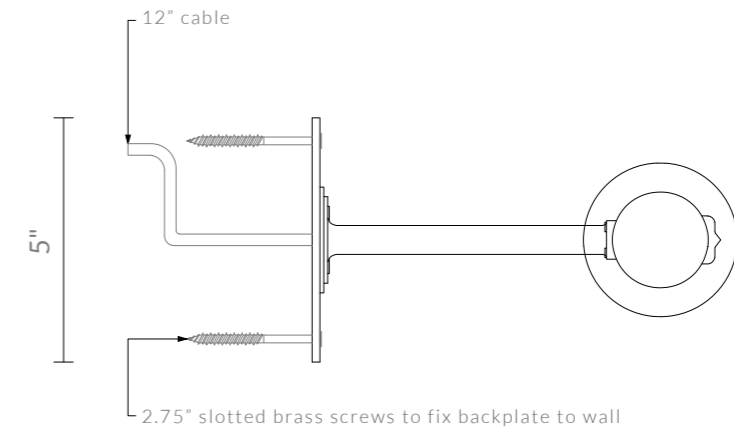

VESPER DIAGRAMS

SHORT ANGLED BRACKET
DIMENSIONS IN INCHES (US)

vesper backplates shown over US j-boxes

D=4" (widest US j-box)

4 5/16" x 2 1/4" (longest US j-box)

VESPER DIAGRAMS

STRAIGHT BRACKET

DIMENSIONS IN INCHES (US)

vesper backplates shown over US j-boxes

D=4" (widest US j-box)

$4\frac{5}{16}'' \times 2\frac{1}{4}''$ (longest US j-box)

VESPER DIAGRAMS

SHORT STRAIGHT BRACKET
DIMENSIONS IN INCHES (US)

vesper backplates shown over US j-boxes

D=4" (widest US j-box)

4 5/16" x 2 1/4" (longest US j-box)

VESPER DIAGRAMS

ANGLED BRACKET

DIMENSIONS IN MM (UK)

VESPER DIAGRAMS

SHORT ANGLED BRACKET

DIMENSIONS IN MM (UK)

light bulbs supplied
(recessed bulb option)

VESPER DIAGRAMS

STRAIGHT BRACKET
DIMENSIONS IN MM (UK)

VESPER DIAGRAMS

SHORT STRAIGHT BRACKET

DIMENSIONS IN MM (UK)

4W LED filament globe
clear dimmable ES-E27,
2700K (30W equivalent-
halogen bulb)