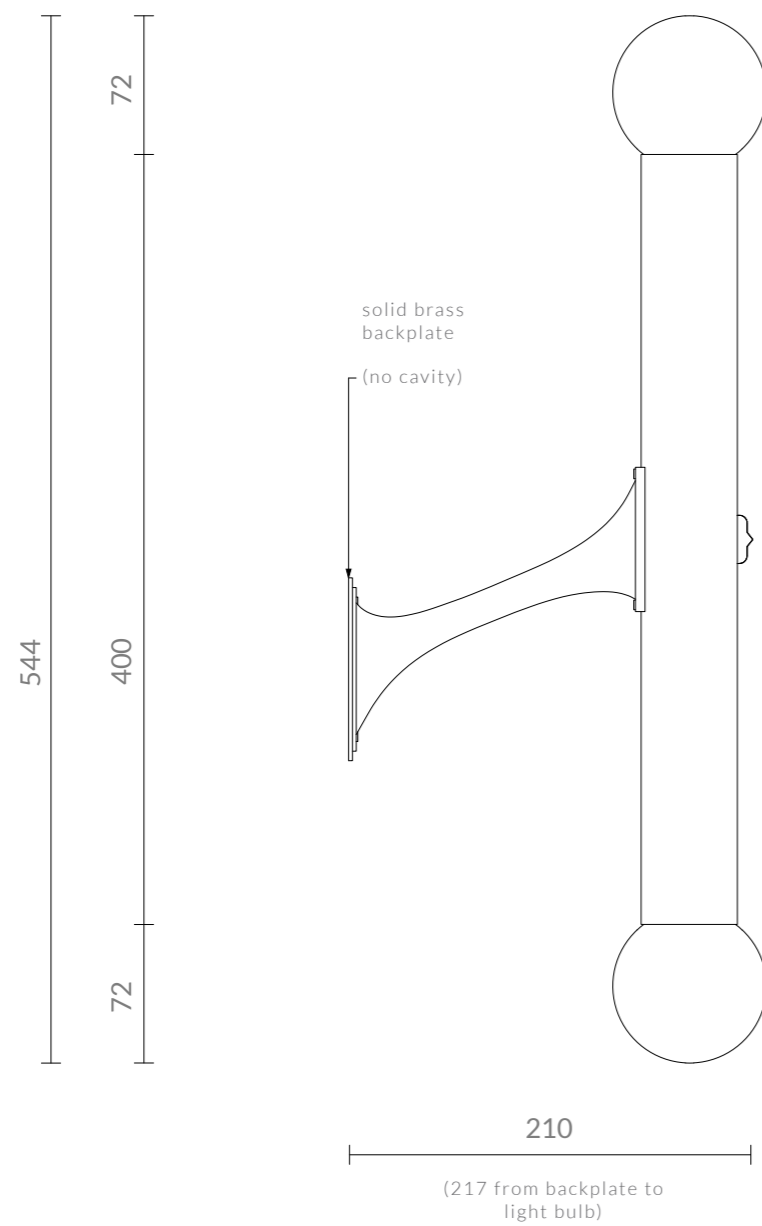

VESPER DIAGRAMS

SHORT ANGLED BRACKET
DIMENSIONS IN INCHES (US)

vesper backplates shown over US j-boxes

D=4" (widest US j-box)

4 5/16" x 2 1/4" (longest US j-box)

VESPER DIAGRAMS

STRAIGHT BRACKET

DIMENSIONS IN INCHES (US)

vesper backplates shown over US j-boxes

D=4" (widest US j-box)

$4\frac{5}{16}'' \times 2\frac{1}{4}''$ (longest US j-box)

VESPER DIAGRAMS

SHORT STRAIGHT BRACKET
DIMENSIONS IN INCHES (US)

vesper backplates shown over US j-boxes

D=4" (widest US j-box)

4 5/16" x 2 1/4" (longest US j-box)

VESPER DIAGRAMS

ANGLED BRACKET

DIMENSIONS IN MM (UK)

VESPER DIAGRAMS

SHORT ANGLED BRACKET

DIMENSIONS IN MM (UK)

light bulbs supplied
(recessed bulb option)

VESPER DIAGRAMS

STRAIGHT BRACKET
DIMENSIONS IN MM (UK)

VESPER DIAGRAMS

SHORT STRAIGHT BRACKET

DIMENSIONS IN MM (UK)

4W LED filament globe
clear dimmable ES-E27,
2700K (30W equivalent-
halogen bulb)