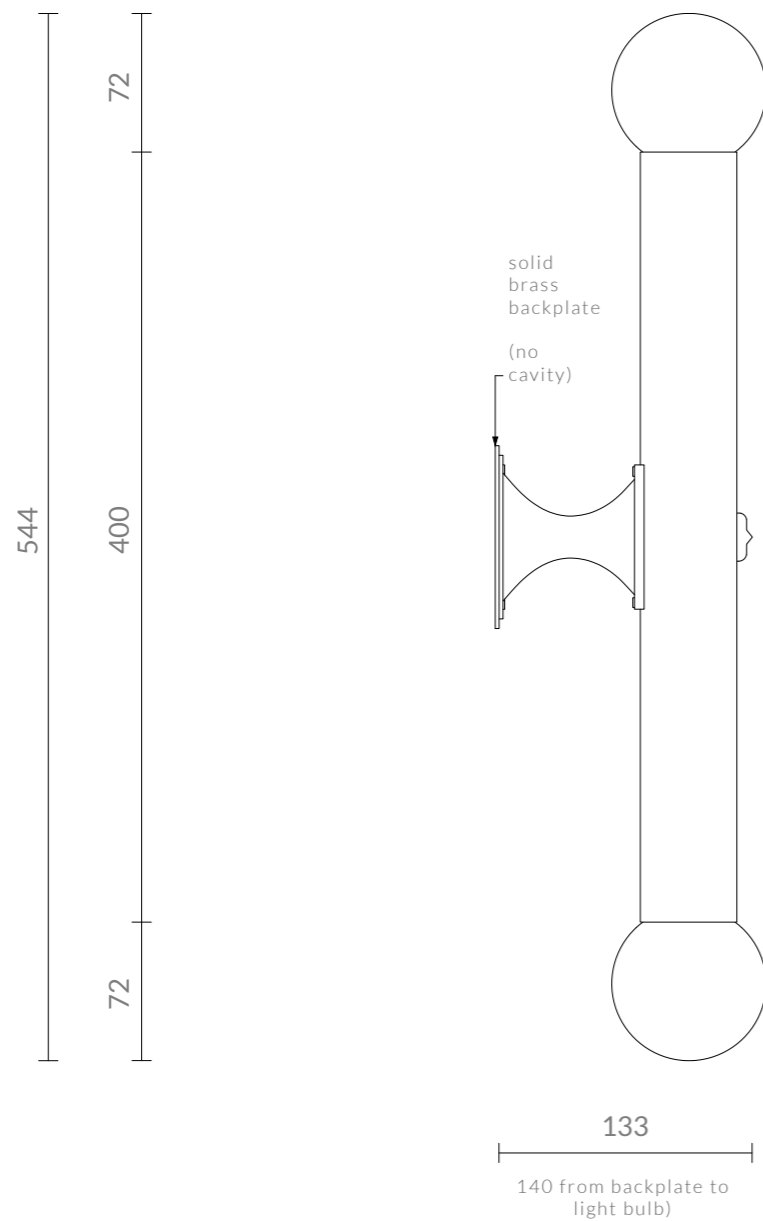

VESPER DIAGRAMS

SHORT ANGLED BRACKET
DIMENSIONS IN INCHES (US)

vesper backplates shown over US j-boxes

D=4" (widest US j-box)

4 5/16" x 2 1/4" (longest US j-box)

VESPER DIAGRAMS

STRAIGHT BRACKET

DIMENSIONS IN INCHES (US)

vesper backplates shown over US j-boxes

D=4" (widest US j-box)

$4\frac{5}{16}'' \times 2\frac{1}{4}''$ (longest US j-box)

VESPER DIAGRAMS

SHORT STRAIGHT BRACKET
DIMENSIONS IN INCHES (US)

vesper backplates shown over US j-boxes

D=4" (widest US j-box)

4 5/16" x 2 1/4" (longest US j-box)

VESPER DIAGRAMS

ANGLED BRACKET

DIMENSIONS IN MM (UK)

VESPER DIAGRAMS

SHORT ANGLED BRACKET

DIMENSIONS IN MM (UK)

light bulbs supplied
(recessed bulb option)

VESPER DIAGRAMS

STRAIGHT BRACKET
DIMENSIONS IN MM (UK)

VESPER DIAGRAMS

SHORT STRAIGHT BRACKET

DIMENSIONS IN MM (UK)

4W LED filament globe
clear dimmable ES-E27,
2700K (30W equivalent-
halogen bulb)