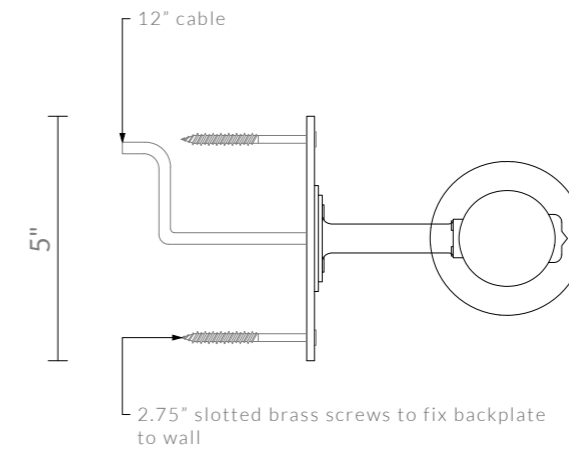

VESPER DIAGRAMS

SHORT ANGLED BRACKET
DIMENSIONS IN INCHES (US)

vesper backplates shown over US j-boxes

D=4" (widest US j-box)

4 5/16" x 2 1/4" (longest US j-box)

VESPER DIAGRAMS

STRAIGHT BRACKET

DIMENSIONS IN INCHES (US)

vesper backplates shown over US j-boxes

D=4" (widest US j-box)

$4\frac{5}{16}'' \times 2\frac{1}{4}''$ (longest US j-box)

VESPER DIAGRAMS

SHORT STRAIGHT BRACKET
DIMENSIONS IN INCHES (US)

vesper backplates shown over US j-boxes

D=4" (widest US j-box)

4 5/16" x 2 1/4" (longest US j-box)

VESPER DIAGRAMS

ANGLED BRACKET

DIMENSIONS IN MM (UK)

VESPER DIAGRAMS

SHORT ANGLED BRACKET

DIMENSIONS IN MM (UK)

light bulbs supplied
(recessed bulb option)

VESPER DIAGRAMS

STRAIGHT BRACKET
DIMENSIONS IN MM (UK)

VESPER DIAGRAMS

SHORT STRAIGHT BRACKET

DIMENSIONS IN MM (UK)

4W LED filament globe
clear dimmable ES-E27,
2700K (30W equivalent-
halogen bulb)