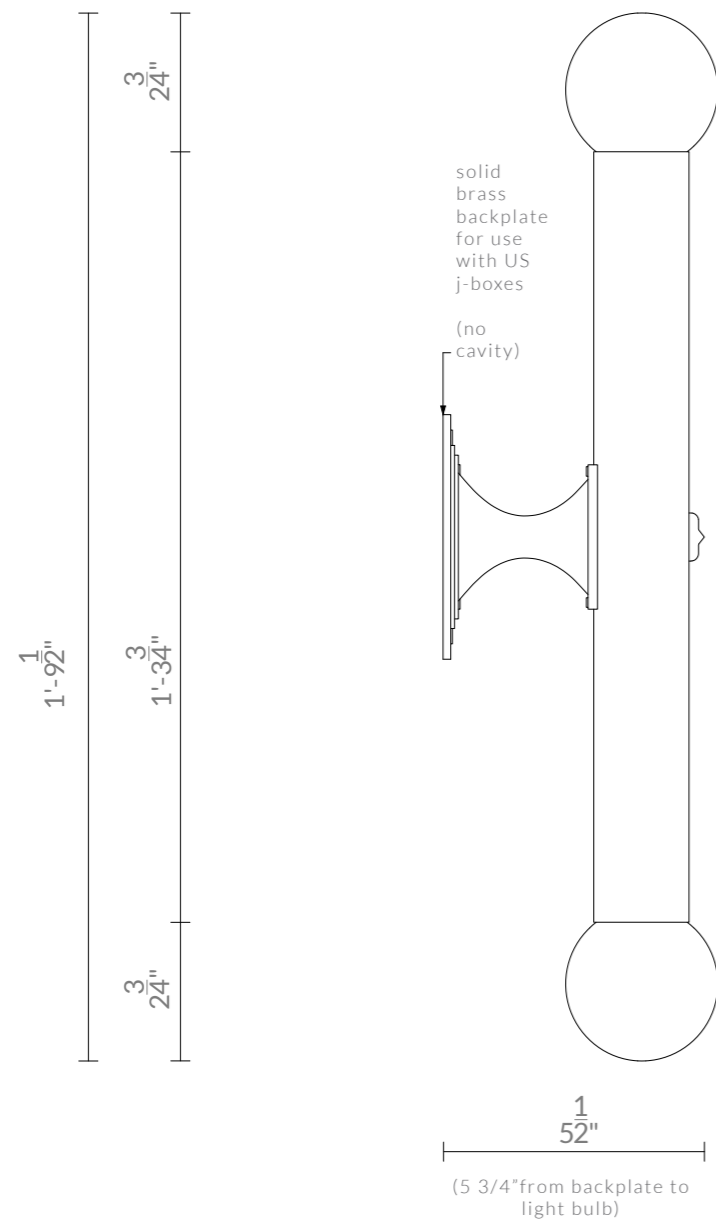

VESPER DIAGRAMS

SHORT ANGLED BRACKET
DIMENSIONS IN INCHES (US)

vesper backplates shown over US j-boxes

D=4" (widest US j-box)

4 5/16" x 2 1/4" (longest US j-box)

VESPER DIAGRAMS

STRAIGHT BRACKET

DIMENSIONS IN INCHES (US)

vesper backplates shown over US j-boxes

D=4" (widest US j-box)

$4\frac{5}{16}'' \times 2\frac{1}{4}''$ (longest US j-box)

VESPER DIAGRAMS

SHORT STRAIGHT BRACKET
DIMENSIONS IN INCHES (US)

vesper backplates shown over US j-boxes

D=4" (widest US j-box)

4 5/16" x 2 1/4" (longest US j-box)

VESPER DIAGRAMS

ANGLED BRACKET

DIMENSIONS IN MM (UK)

VESPER DIAGRAMS

SHORT ANGLED BRACKET

DIMENSIONS IN MM (UK)

light bulbs supplied
(recessed bulb option)

VESPER DIAGRAMS

STRAIGHT BRACKET
DIMENSIONS IN MM (UK)

VESPER DIAGRAMS

SHORT STRAIGHT BRACKET

DIMENSIONS IN MM (UK)

4W LED filament globe
clear dimmable ES-E27,
2700K (30W equivalent-
halogen bulb)