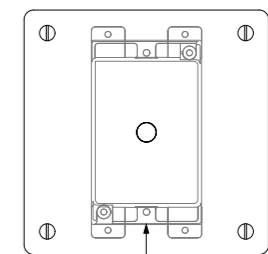

VESPER DIAGRAMS

SHORT ANGLED BRACKET
DIMENSIONS IN INCHES (US)

vesper backplates shown over US j-boxes

D=4" (widest US j-box)

4 5/16" x 2 1/4" (longest US j-box)

VESPER DIAGRAMS

STRAIGHT BRACKET

DIMENSIONS IN INCHES (US)

vesper backplates shown over US j-boxes

D=4" (widest US j-box)

$4\frac{5}{16}'' \times 2\frac{1}{4}''$ (longest US j-box)

VESPER DIAGRAMS

SHORT STRAIGHT BRACKET
DIMENSIONS IN INCHES (US)

vesper backplates shown over US j-boxes

D=4" (widest US j-box)

4 5/16" x 2 1/4" (longest US j-box)

VESPER DIAGRAMS

ANGLED BRACKET

DIMENSIONS IN MM (UK)

VESPER DIAGRAMS

SHORT ANGLED BRACKET

DIMENSIONS IN MM (UK)

light bulbs supplied
(recessed bulb option)

VESPER DIAGRAMS

STRAIGHT BRACKET
DIMENSIONS IN MM (UK)

VESPER DIAGRAMS

SHORT STRAIGHT BRACKET

DIMENSIONS IN MM (UK)

4W LED filament globe
clear dimmable ES-E27,
2700K (30W equivalent-
halogen bulb)