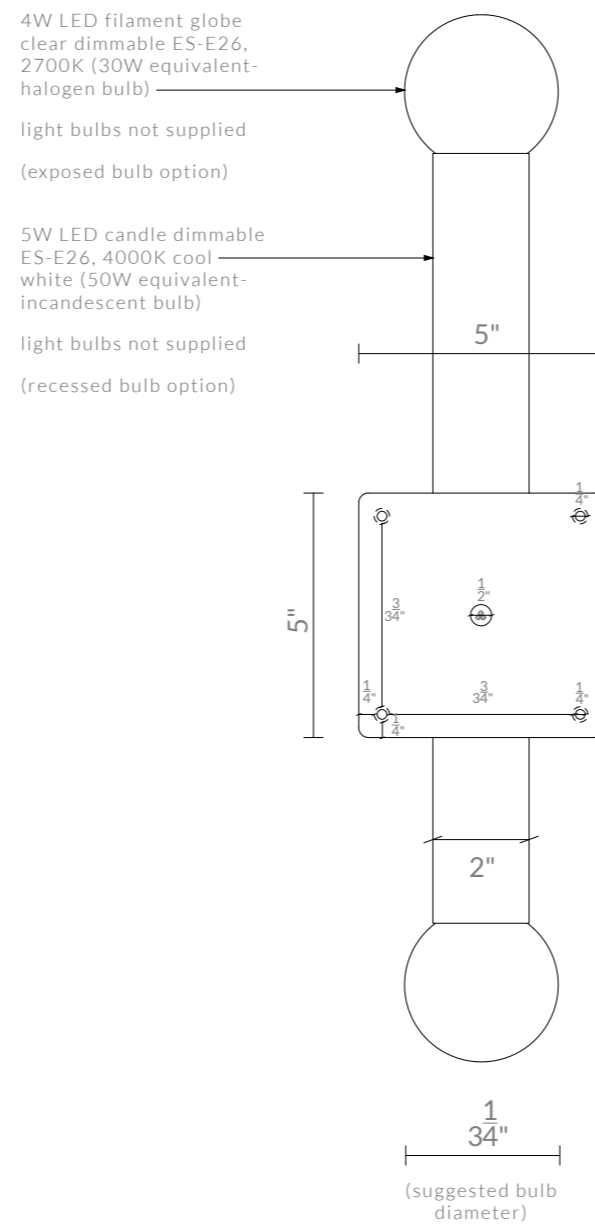

VESPER DIAGRAMS

SHORT ANGLED BRACKET
DIMENSIONS IN INCHES (US)

vesper backplates shown over US j-boxes

D=4" (widest US j-box)

4 5/16" x 2 1/4" (longest US j-box)

VESPER DIAGRAMS

STRAIGHT BRACKET

DIMENSIONS IN INCHES (US)

vesper backplates shown over US j-boxes

D=4" (widest US j-box)

$4\frac{5}{16}'' \times 2\frac{1}{4}''$ (longest US j-box)

VESPER DIAGRAMS

SHORT STRAIGHT BRACKET
DIMENSIONS IN INCHES (US)

vesper backplates shown over US j-boxes

D=4" (widest US j-box)

4 5/16" x 2 1/4" (longest US j-box)

VESPER DIAGRAMS

ANGLED BRACKET

DIMENSIONS IN MM (UK)

VESPER DIAGRAMS

SHORT ANGLED BRACKET

DIMENSIONS IN MM (UK)

light bulbs supplied
(recessed bulb option)

VESPER DIAGRAMS

STRAIGHT BRACKET
DIMENSIONS IN MM (UK)

VESPER DIAGRAMS

SHORT STRAIGHT BRACKET

DIMENSIONS IN MM (UK)

4W LED filament globe
clear dimmable ES-E27,
2700K (30W equivalent-
halogen bulb)