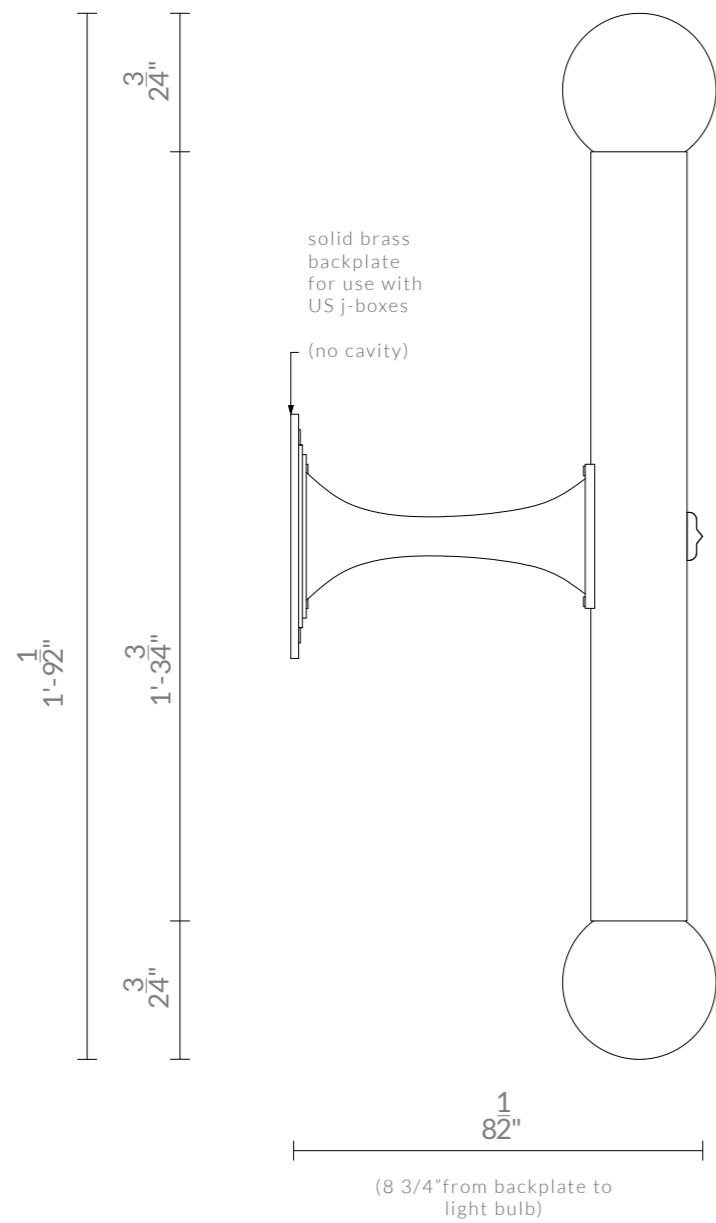

VESPER DIAGRAMS

SHORT ANGLED BRACKET
DIMENSIONS IN INCHES (US)

vesper backplates shown over US j-boxes

D=4" (widest US j-box)

4 5/16" x 2 1/4" (longest US j-box)

VESPER DIAGRAMS

STRAIGHT BRACKET

DIMENSIONS IN INCHES (US)

vesper backplates shown over US j-boxes

D=4" (widest US j-box)

$4\frac{5}{16}'' \times 2\frac{1}{4}''$ (longest US j-box)

VESPER DIAGRAMS

SHORT STRAIGHT BRACKET
DIMENSIONS IN INCHES (US)

vesper backplates shown over US j-boxes

D=4" (widest US j-box)

4 5/16" x 2 1/4" (longest US j-box)

VESPER DIAGRAMS

ANGLED BRACKET

DIMENSIONS IN MM (UK)

VESPER DIAGRAMS

SHORT ANGLED BRACKET

DIMENSIONS IN MM (UK)

light bulbs supplied
(recessed bulb option)

VESPER DIAGRAMS

STRAIGHT BRACKET
DIMENSIONS IN MM (UK)

VESPER DIAGRAMS

SHORT STRAIGHT BRACKET

DIMENSIONS IN MM (UK)

4W LED filament globe
clear dimmable ES-E27,
2700K (30W equivalent-
halogen bulb)