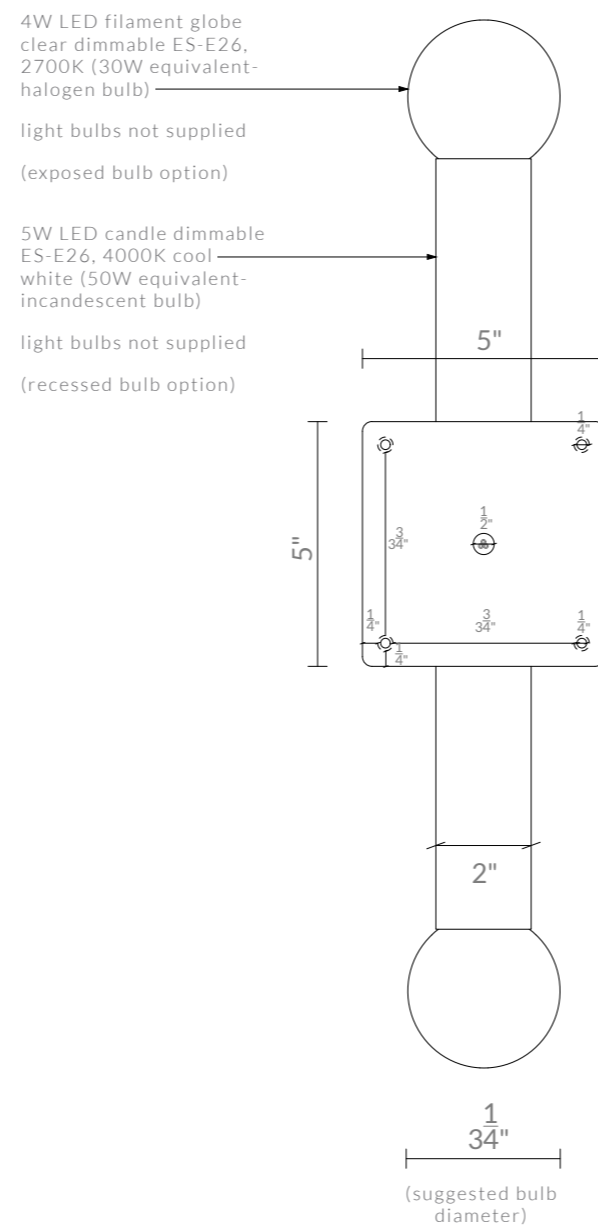

VESPER DIAGRAMS

SHORT ANGLED BRACKET
DIMENSIONS IN INCHES (US)

vesper backplates shown over US j-boxes

D=4" (widest US j-box)

4 5/16" x 2 1/4" (longest US j-box)

VESPER DIAGRAMS

STRAIGHT BRACKET

DIMENSIONS IN INCHES (US)

vesper backplates shown over US j-boxes

D=4" (widest US j-box)

$4\frac{5}{16}'' \times 2\frac{1}{4}''$ (longest US j-box)

VESPER DIAGRAMS

SHORT STRAIGHT BRACKET
DIMENSIONS IN INCHES (US)

vesper backplates shown over US j-boxes

D=4" (widest US j-box)

4 5/16" x 2 1/4" (longest US j-box)

VESPER DIAGRAMS

ANGLED BRACKET

DIMENSIONS IN MM (UK)

VESPER DIAGRAMS

SHORT ANGLED BRACKET

DIMENSIONS IN MM (UK)

light bulbs supplied
(recessed bulb option)

VESPER DIAGRAMS

STRAIGHT BRACKET
DIMENSIONS IN MM (UK)

VESPER DIAGRAMS

SHORT STRAIGHT BRACKET

DIMENSIONS IN MM (UK)

4W LED filament globe
clear dimmable ES-E27,
2700K (30W equivalent-
halogen bulb)