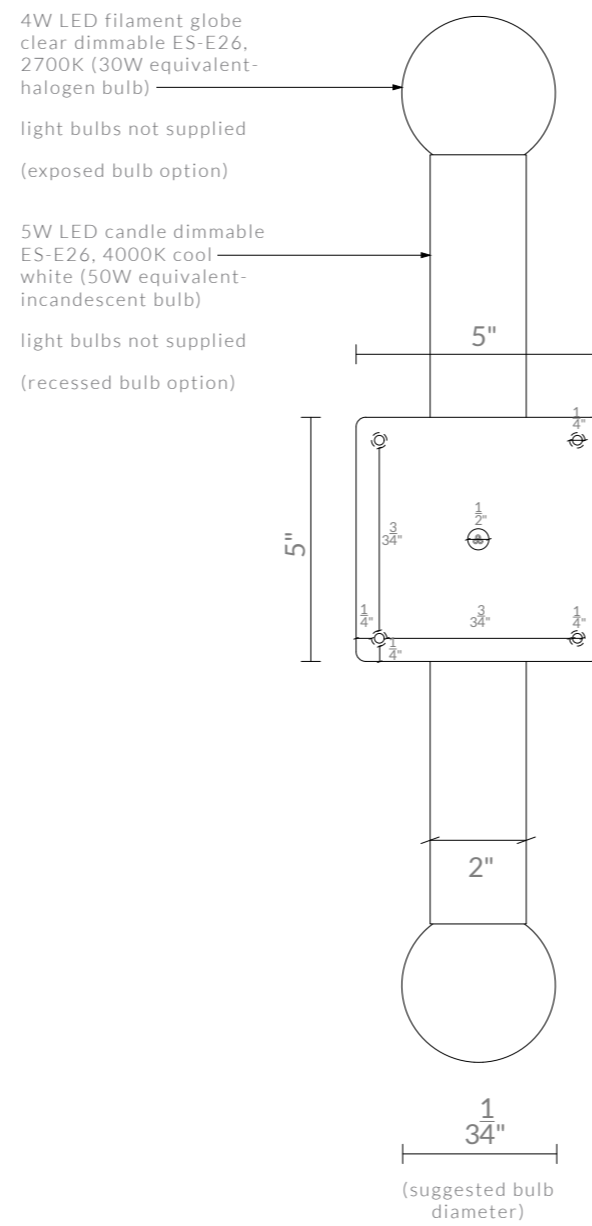

VESPER DIAGRAMS

SHORT ANGLED BRACKET
DIMENSIONS IN INCHES (US)

vesper backplates shown over US j-boxes

D=4" (widest US j-box)

4 5/16" x 2 1/4" (longest US j-box)

VESPER DIAGRAMS

STRAIGHT BRACKET

DIMENSIONS IN INCHES (US)

vesper backplates shown over US j-boxes

D=4" (widest US j-box)

$4\frac{5}{16}'' \times 2\frac{1}{4}''$ (longest US j-box)

VESPER DIAGRAMS

SHORT STRAIGHT BRACKET
DIMENSIONS IN INCHES (US)

vesper backplates shown over US j-boxes

D=4" (widest US j-box)

4 5/16" x 2 1/4" (longest US j-box)

VESPER DIAGRAMS

ANGLED BRACKET

DIMENSIONS IN MM (UK)

VESPER DIAGRAMS

SHORT ANGLED BRACKET

DIMENSIONS IN MM (UK)

light bulbs supplied
(recessed bulb option)

VESPER DIAGRAMS

STRAIGHT BRACKET
DIMENSIONS IN MM (UK)

VESPER DIAGRAMS

SHORT STRAIGHT BRACKET

DIMENSIONS IN MM (UK)

4W LED filament globe
clear dimmable ES-E27,
2700K (30W equivalent-
halogen bulb)