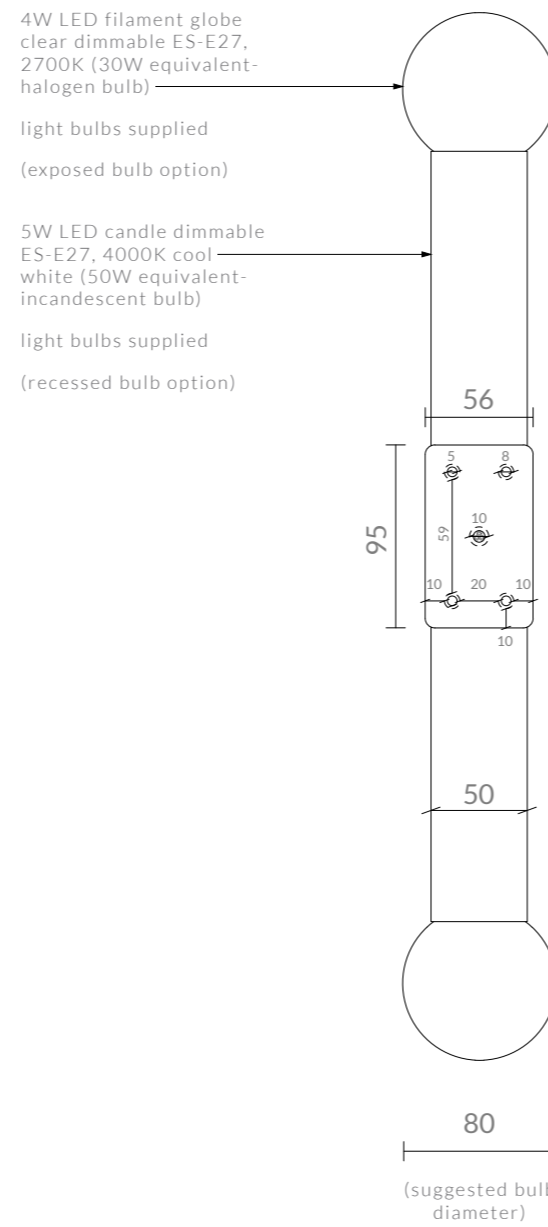

vesper backplates shown over US j-boxes

D=4" (widest US j-box)

$4\frac{5}{16}'' \times 2\frac{1}{4}''$ (longest US j-box)

VESPER DIAGRAMS

SHORT STRAIGHT BRACKET
DIMENSIONS IN INCHES (US)

vesper backplates shown over US j-boxes

D=4" (widest US j-box)

4 5/16" x 2 1/4" (longest US j-box)

VESPER DIAGRAMS

ANGLED BRACKET

DIMENSIONS IN MM (UK)

VESPER DIAGRAMS

SHORT ANGLED BRACKET

DIMENSIONS IN MM (UK)

4W LED filament globe
clear dimmable ES-E27,
2700K (30W equivalent-
halogen bulb)

light bulbs supplied
(exposed bulb option)

5W LED candle dimmable
ES-E27, 4000K cool
white (50W equivalent-
incandescent bulb)

light bulbs supplied
(recessed bulb option)

VESPER DIAGRAMS

STRAIGHT BRACKET
DIMENSIONS IN MM (UK)

VESPER DIAGRAMS

SHORT STRAIGHT BRACKET

DIMENSIONS IN MM (UK)

4W LED filament globe
clear dimmable ES-E27,
2700K (30W equivalent-
halogen bulb)