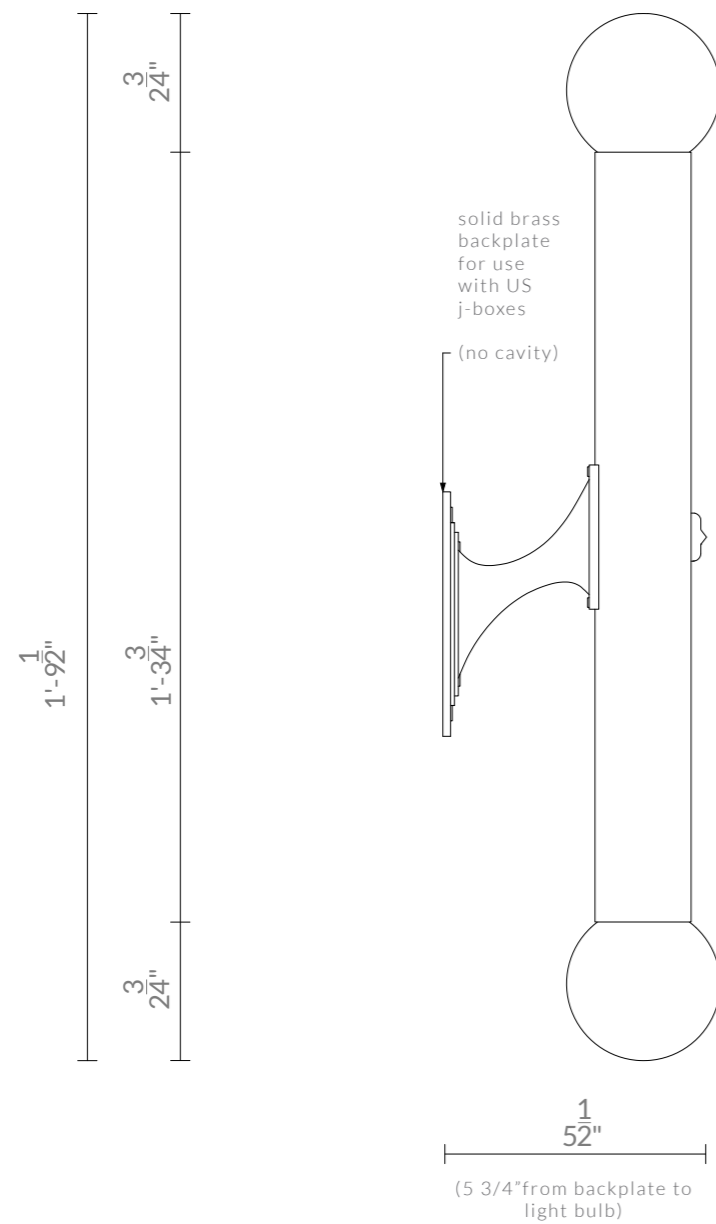

VESPER DIAGRAMS

SHORT ANGLED BRACKET
DIMENSIONS IN INCHES (US)

vesper backplates shown over US j-boxes

D=4" (widest US j-box)

4 5/16" x 2 1/4" (longest US j-box)

VESPER DIAGRAMS

STRAIGHT BRACKET

DIMENSIONS IN INCHES (US)

vesper backplates shown over US j-boxes

D=4" (widest US j-box)

$4\frac{5}{16}'' \times 2\frac{1}{4}''$ (longest US j-box)

VESPER DIAGRAMS

SHORT STRAIGHT BRACKET
DIMENSIONS IN INCHES (US)

vesper backplates shown over US j-boxes

D=4" (widest US j-box)

4 5/16" x 2 1/4" (longest US j-box)

VESPER DIAGRAMS

ANGLED BRACKET

DIMENSIONS IN MM (UK)

VESPER DIAGRAMS

SHORT ANGLED BRACKET

DIMENSIONS IN MM (UK)

light bulbs supplied
(recessed bulb option)

VESPER DIAGRAMS

STRAIGHT BRACKET
DIMENSIONS IN MM (UK)

VESPER DIAGRAMS

SHORT STRAIGHT BRACKET

DIMENSIONS IN MM (UK)

4W LED filament globe
clear dimmable ES-E27,
2700K (30W equivalent-
halogen bulb)