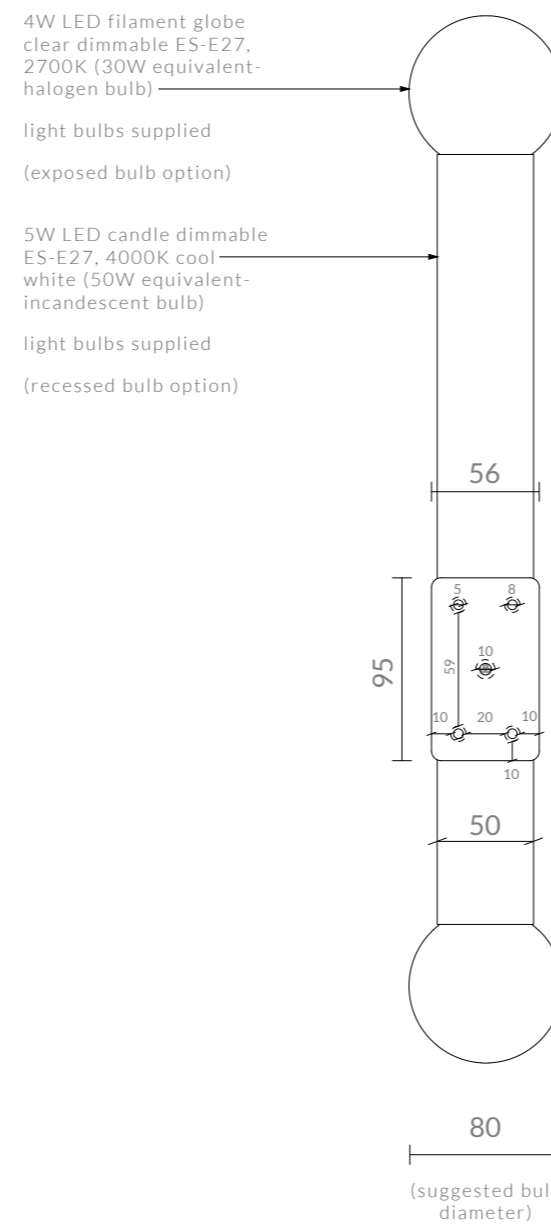

VESPER DIAGRAMS

SHORT ANGLED BRACKET
DIMENSIONS IN INCHES (US)

vesper backplates shown over US j-boxes

D=4" (widest US j-box)

4 5/16" x 2 1/4" (longest US j-box)

VESPER DIAGRAMS

STRAIGHT BRACKET

DIMENSIONS IN INCHES (US)

vesper backplates shown over US j-boxes

D=4" (widest US j-box)

$4\frac{5}{16}'' \times 2\frac{1}{4}''$ (longest US j-box)

VESPER DIAGRAMS

SHORT STRAIGHT BRACKET
DIMENSIONS IN INCHES (US)

vesper backplates shown over US j-boxes

D=4" (widest US j-box)

4 5/16" x 2 1/4" (longest US j-box)

VESPER DIAGRAMS

ANGLED BRACKET

DIMENSIONS IN MM (UK)

VESPER DIAGRAMS

SHORT ANGLED BRACKET

DIMENSIONS IN MM (UK)

light bulbs supplied
(recessed bulb option)

VESPER DIAGRAMS

STRAIGHT BRACKET
DIMENSIONS IN MM (UK)

VESPER DIAGRAMS

SHORT STRAIGHT BRACKET

DIMENSIONS IN MM (UK)

4W LED filament globe
clear dimmable ES-E27,
2700K (30W equivalent-
halogen bulb)