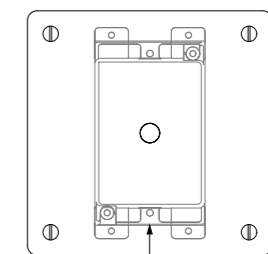

VESPER DIAGRAMS

SHORT ANGLED BRACKET
DIMENSIONS IN INCHES (US)

vesper backplates shown over US j-boxes

D=4" (widest US j-box)

4 5/16" x 2 1/4" (longest US j-box)

VESPER DIAGRAMS

STRAIGHT BRACKET

DIMENSIONS IN INCHES (US)

vesper backplates shown over US j-boxes

D=4" (widest US j-box)

$4\frac{5}{16}'' \times 2\frac{1}{4}''$ (longest US j-box)

VESPER DIAGRAMS

SHORT STRAIGHT BRACKET
DIMENSIONS IN INCHES (US)

vesper backplates shown over US j-boxes

D=4" (widest US j-box)

4 5/16" x 2 1/4" (longest US j-box)

VESPER DIAGRAMS

ANGLED BRACKET

DIMENSIONS IN MM (UK)

VESPER DIAGRAMS

SHORT ANGLED BRACKET

DIMENSIONS IN MM (UK)

light bulbs supplied
(recessed bulb option)

VESPER DIAGRAMS

STRAIGHT BRACKET
DIMENSIONS IN MM (UK)

VESPER DIAGRAMS

SHORT STRAIGHT BRACKET

DIMENSIONS IN MM (UK)

4W LED filament globe
clear dimmable ES-E27,
2700K (30W equivalent-
halogen bulb)