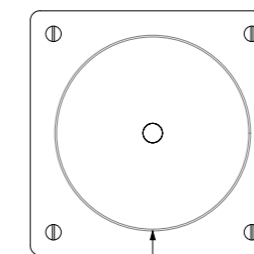

VESPER DIAGRAMS

SHORT ANGLED BRACKET
DIMENSIONS IN INCHES (US)

vesper backplates shown over US j-boxes

D=4" (widest US j-box)

4 5/16" x 2 1/4" (longest US j-box)

VESPER DIAGRAMS

STRAIGHT BRACKET

DIMENSIONS IN INCHES (US)

vesper backplates shown over US j-boxes

D=4" (widest US j-box)

$4\frac{5}{16}'' \times 2\frac{1}{4}''$ (longest US j-box)

VESPER DIAGRAMS

SHORT STRAIGHT BRACKET
DIMENSIONS IN INCHES (US)

vesper backplates shown over US j-boxes

D=4" (widest US j-box)

4 5/16" x 2 1/4" (longest US j-box)

VESPER DIAGRAMS

ANGLED BRACKET

DIMENSIONS IN MM (UK)

VESPER DIAGRAMS

SHORT ANGLED BRACKET

DIMENSIONS IN MM (UK)

light bulbs supplied
(recessed bulb option)

VESPER DIAGRAMS

STRAIGHT BRACKET
DIMENSIONS IN MM (UK)

VESPER DIAGRAMS

SHORT STRAIGHT BRACKET

DIMENSIONS IN MM (UK)

4W LED filament globe
clear dimmable ES-E27,
2700K (30W equivalent-
halogen bulb)