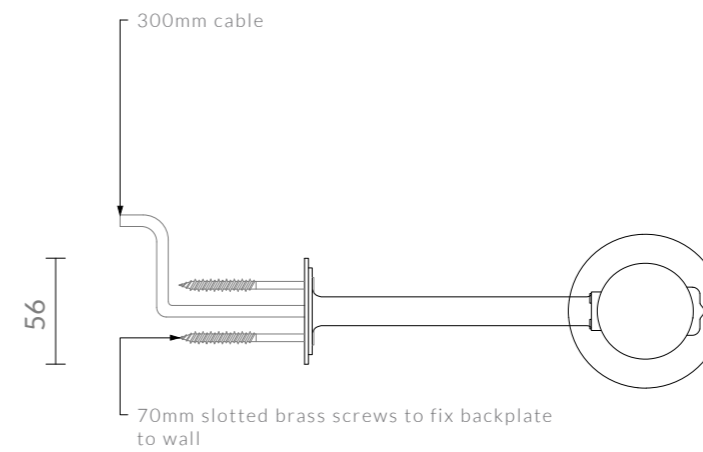

VESPER DIAGRAMS

SHORT ANGLED BRACKET
DIMENSIONS IN INCHES (US)

vesper backplates shown over US j-boxes

D=4" (widest US j-box)

4 5/16" x 2 1/4" (longest US j-box)

VESPER DIAGRAMS

STRAIGHT BRACKET

DIMENSIONS IN INCHES (US)

vesper backplates shown over US j-boxes

D=4" (widest US j-box)

$4\frac{5}{16}'' \times 2\frac{1}{4}''$ (longest US j-box)

VESPER DIAGRAMS

SHORT STRAIGHT BRACKET
DIMENSIONS IN INCHES (US)

vesper backplates shown over US j-boxes

D=4" (widest US j-box)

4 5/16" x 2 1/4" (longest US j-box)

VESPER DIAGRAMS

ANGLED BRACKET

DIMENSIONS IN MM (UK)

VESPER DIAGRAMS

SHORT ANGLED BRACKET

DIMENSIONS IN MM (UK)

light bulbs supplied
(recessed bulb option)

VESPER DIAGRAMS

STRAIGHT BRACKET
DIMENSIONS IN MM (UK)

VESPER DIAGRAMS

SHORT STRAIGHT BRACKET

DIMENSIONS IN MM (UK)

4W LED filament globe
clear dimmable ES-E27,
2700K (30W equivalent-
halogen bulb)