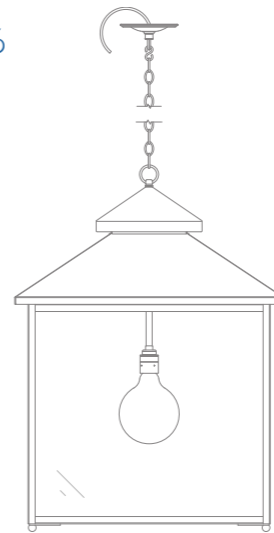

# GALLEY LANTERN DIAGRAMS

INTERACTIVE INDEX

SINGLE BULB

INCHES

1

14 3/16" Sq.

2

18 1/8" Sq.

3

22 1/16" Sq.

MM

4

360MM

5

460MM

6

# GALLEY LANTERN

14 3/16" Sq. x 20 9/16" H

DIMENSIONS IN INCHES (US)

ESTIMATED WEIGHT: 8KG

galley lantern

ceiling canopy

side view

visible face

# GALLEY LANTERN

18 1/8" Sq. x 25 3/16" H

DIMENSIONS IN INCHES (US)

ESTIMATED WEIGHT: 10KG

galley lantern

ceiling canopy

side view

visible face