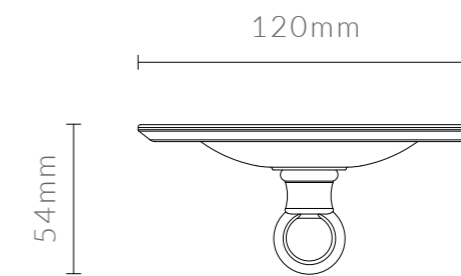

# GALLEY LANTERN

18 1/8" Sq. x 25 3/16" H

DIMENSIONS IN INCHES (US)

ESTIMATED WEIGHT: 10KG

galley lantern

ceiling canopy

side view

visible face

# GALLEY LANTERN

360mm Sq. x 522mm H

DIMENSIONS IN MM (UK + EU)

ESTIMATED WEIGHT: 8KG

galley lantern

ceiling canopy

side view

visible face

# GALLEY LANTERN

460mm Sq. x 640mm H

DIMENSIONS IN MM (UK + EU)

ESTIMATED WEIGHT: 10KG

galley lantern

ceiling canopy

side view

visible face

# GALLEY LANTERN

560mm Sq. x 764mm H

DIMENSIONS IN MM (UK + EU)

ESTIMATED WEIGHT: 15KG

galley lantern

ceiling canopy

side view

visible face