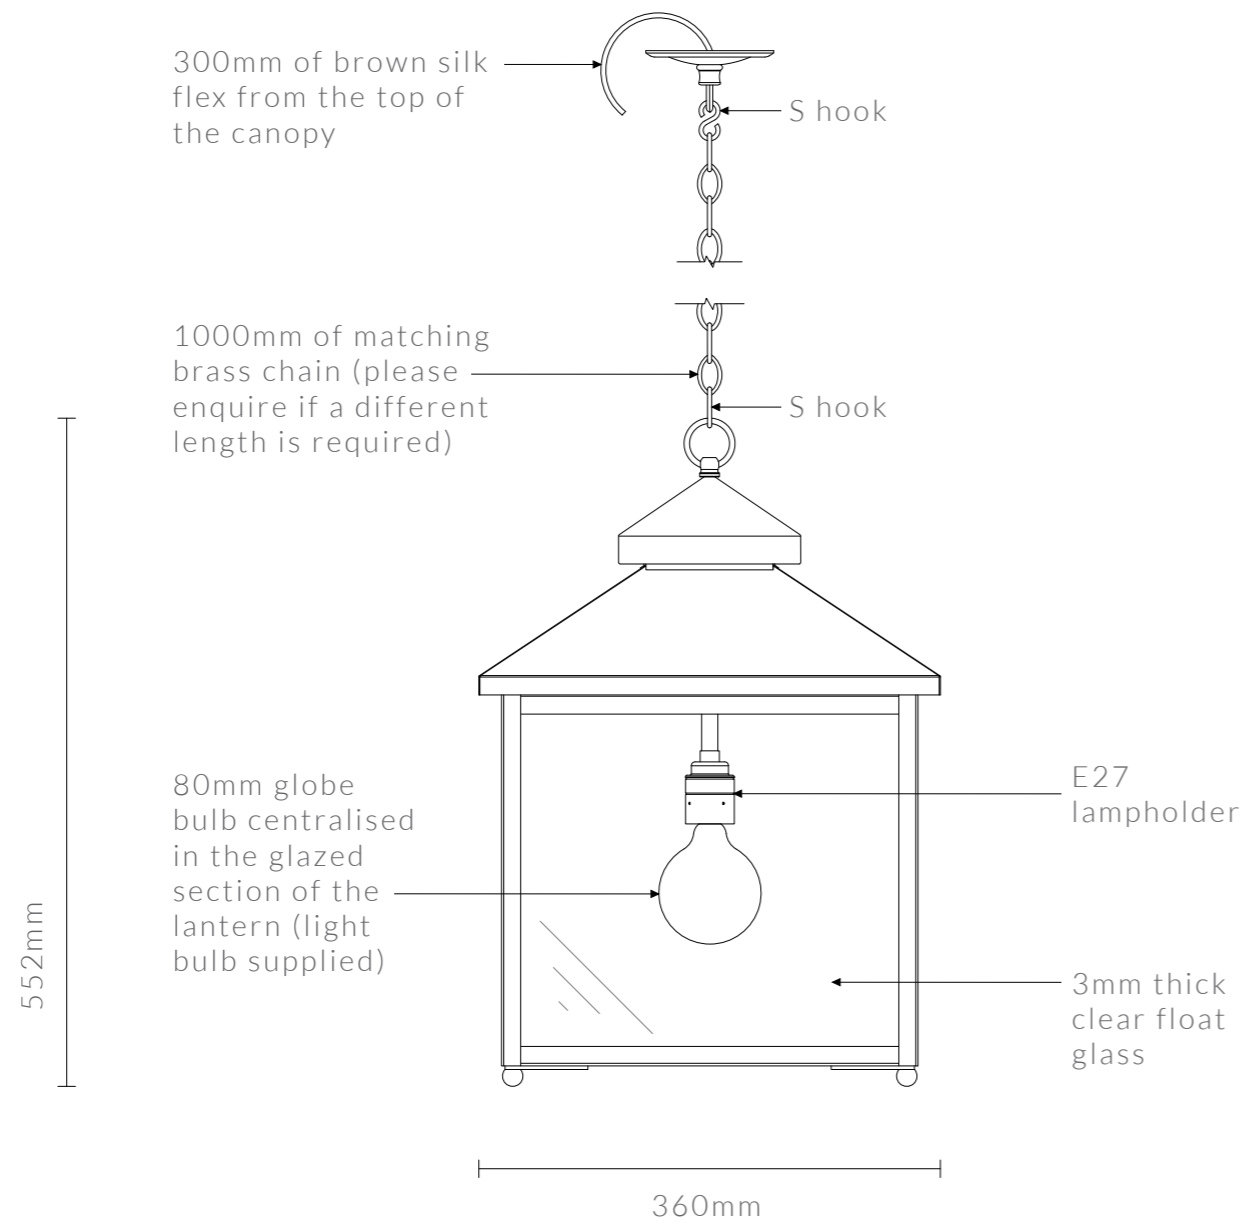

# GALLEY LANTERN

22 1/16" Sq. x 30 1/16" H

DIMENSIONS IN INCHES (US)

ESTIMATED WEIGHT: 15KG

galley lantern

ceiling canopy

side view

visible face

please check that our standard 4 3/4" diameter ceiling canopy works with your j-box (other canopies can be supplied)

# GALLEY LANTERN

360mm Sq. x 522mm H

DIMENSIONS IN MM (UK + EU)

ESTIMATED WEIGHT: 8KG

galley lantern

ceiling canopy

side view

visible face

# GALLEY LANTERN

460mm Sq. x 640mm H

DIMENSIONS IN MM (UK + EU)

ESTIMATED WEIGHT: 10KG

galley lantern

ceiling canopy

side view

visible face