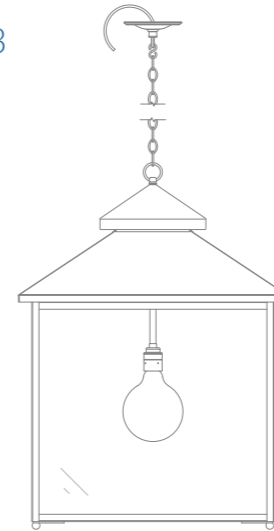

# GALLEY LANTERN DIAGRAMS

INTERACTIVE INDEX

SINGLE BULB

INCHES

1

14 3/16" Sq.

2

18 1/8" Sq.

3

22 1/16" Sq.

MM

4

360MM

5

460MM

6

# GALLEY LANTERN

14 3/16" Sq. x 20 9/16" H

DIMENSIONS IN INCHES (US)

ESTIMATED WEIGHT: 8KG

galley lantern

ceiling canopy

side view

visible face

# GALLEY LANTERN

18 1/8" Sq. x 25 3/16" H

DIMENSIONS IN INCHES (US)

ESTIMATED WEIGHT: 10KG

galley lantern

ceiling canopy

side view

visible face