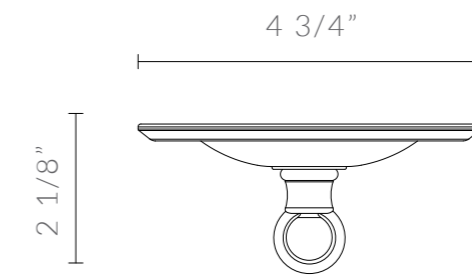

# GALLEY LANTERN

14 3/16" Sq. x 20 9/16" H

DIMENSIONS IN INCHES (US)

ESTIMATED WEIGHT: 8KG

galley lantern

ceiling canopy

side view

visible face

# GALLEY LANTERN

18 1/8" Sq. x 25 3/16" H

DIMENSIONS IN INCHES (US)

ESTIMATED WEIGHT: 10KG

galley lantern

ceiling canopy

side view

visible face

# GALLEY LANTERN

360mm Sq. x 522mm H

DIMENSIONS IN MM (UK + EU)

ESTIMATED WEIGHT: 8KG

galley lantern

ceiling canopy

side view

visible face

# GALLEY LANTERN

560mm Sq. x 764mm H

DIMENSIONS IN MM (UK + EU)

ESTIMATED WEIGHT: 15KG

galley lantern

ceiling canopy

side view

visible face