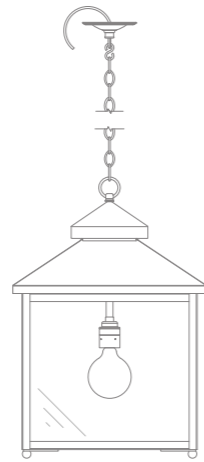

# GALLEY LANTERN DIAGRAMS

INTERACTIVE INDEX

SINGLE BULB

INCHES

1

14 3/16" Sq.

2

18 1/8" Sq.

3

22 1/16" Sq.

MM

4

360MM

5

460MM

6

# GALLEY LANTERN

14 3/16" Sq. x 20 9/16" H

DIMENSIONS IN INCHES (US)

ESTIMATED WEIGHT: 8KG

galley lantern

ceiling canopy

side view

visible face

# GALLEY LANTERN

18 1/8" Sq. x 25 3/16" H

DIMENSIONS IN INCHES (US)

ESTIMATED WEIGHT: 10KG

galley lantern

ceiling canopy

side view

visible face