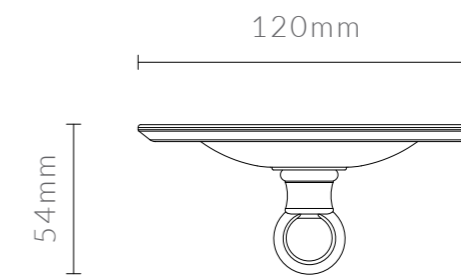

# GALLEY LANTERN

22 1/16" Sq. x 30 1/16" H

DIMENSIONS IN INCHES (US)

ESTIMATED WEIGHT: 15KG

galley lantern

ceiling canopy

side view

visible face

# GALLEY LANTERN

360mm Sq. x 522mm H

DIMENSIONS IN MM (UK + EU)

ESTIMATED WEIGHT: 8KG

galley lantern

ceiling canopy

side view

visible face

# GALLEY LANTERN

460mm Sq. x 640mm H

DIMENSIONS IN MM (UK + EU)

ESTIMATED WEIGHT: 10KG

galley lantern

ceiling canopy

side view

visible face

# GALLEY LANTERN

560mm Sq. x 764mm H

DIMENSIONS IN MM (UK + EU)

ESTIMATED WEIGHT: 15KG

galley lantern

ceiling canopy

side view

visible face