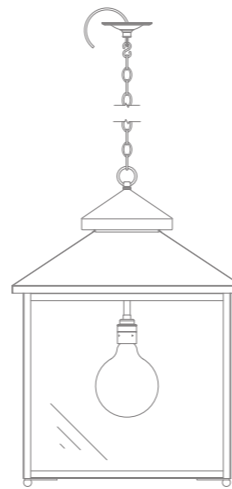

# GALLEY LANTERN DIAGRAMS

INTERACTIVE INDEX

SINGLE BULB

INCHES

1

14 3/16" Sq.

2

18 1/8" Sq.

3

22 1/16" Sq.

MM

4

360MM

5

460MM

6

# GALLEY LANTERN

14 3/16" Sq. x 20 9/16" H

DIMENSIONS IN INCHES (US)

ESTIMATED WEIGHT: 8KG

galley lantern

ceiling canopy

side view

visible face

# GALLEY LANTERN

18 1/8" Sq. x 25 3/16" H

DIMENSIONS IN INCHES (US)

ESTIMATED WEIGHT: 10KG

galley lantern

ceiling canopy

side view

visible face