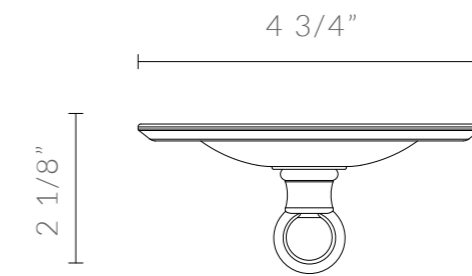

# GALLEY LANTERN

14 3/16" Sq. x 20 9/16" H

DIMENSIONS IN INCHES (US)

ESTIMATED WEIGHT: 8KG

galley lantern

ceiling canopy

side view

visible face

# GALLEY LANTERN

18 1/8" Sq. x 25 3/16" H

DIMENSIONS IN INCHES (US)

ESTIMATED WEIGHT: 10KG

galley lantern

ceiling canopy

side view

visible face

# GALLEY LANTERN

22 1/16" Sq. x 30 1/16" H

DIMENSIONS IN INCHES (US)

ESTIMATED WEIGHT: 15KG

galley lantern

ceiling canopy

side view

visible face

# GALLEY LANTERN

360mm Sq. x 522mm H

DIMENSIONS IN MM (UK + EU)

ESTIMATED WEIGHT: 8KG

galley lantern

ceiling canopy

side view

visible face