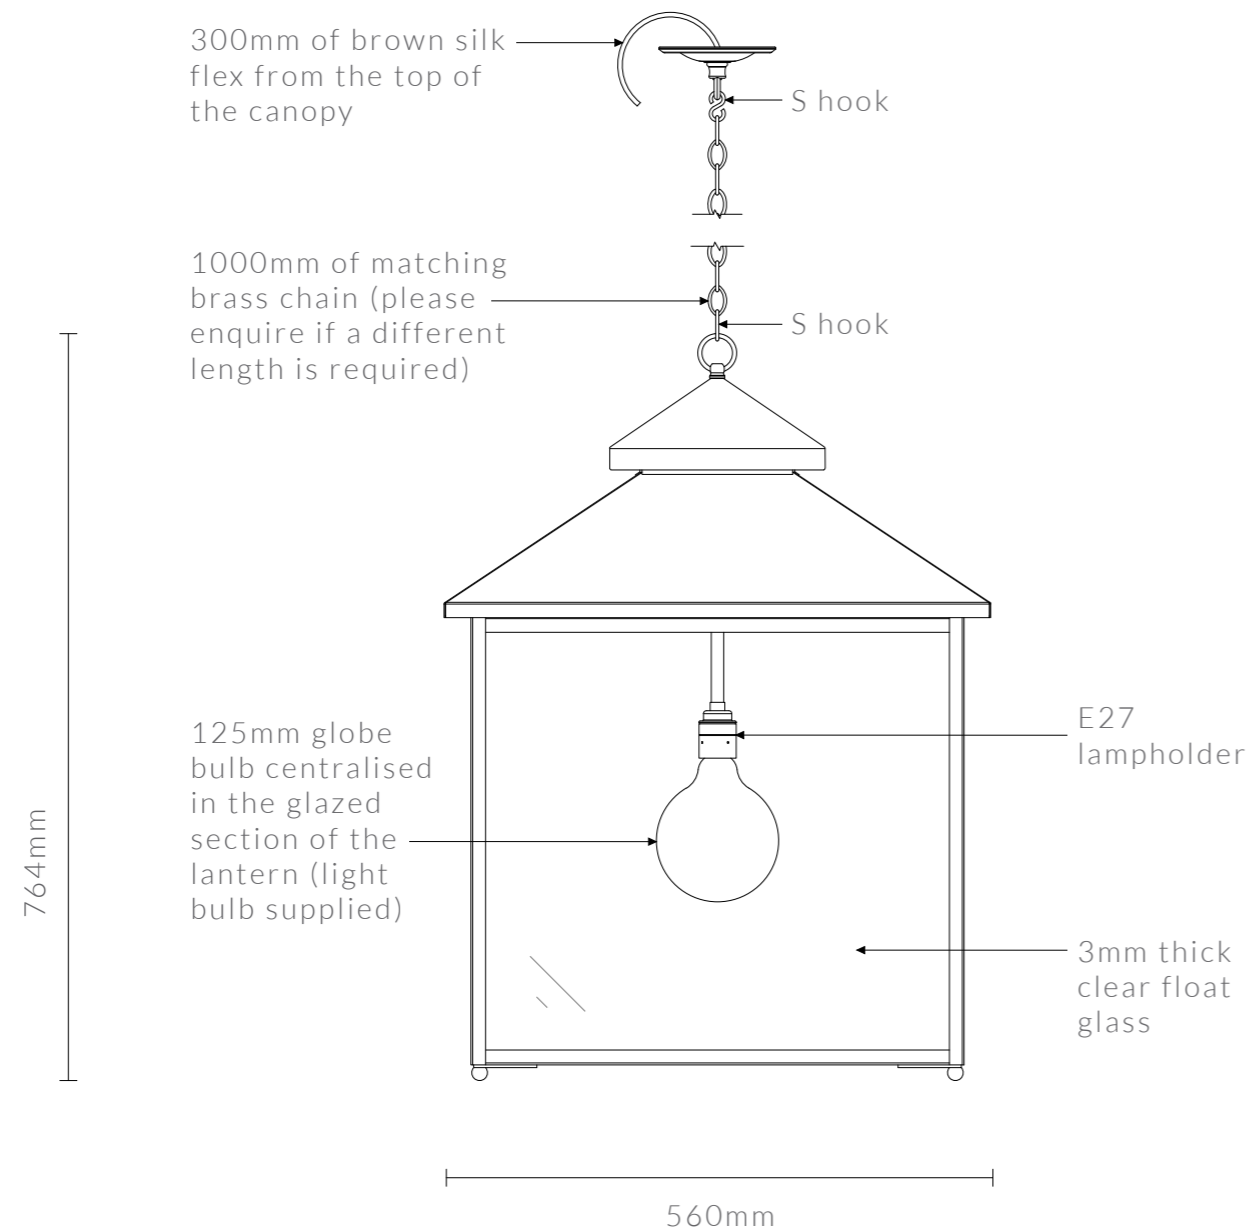

# GALLEY LANTERN

18 1/8" Sq. x 25 3/16" H

DIMENSIONS IN INCHES (US)

ESTIMATED WEIGHT: 10KG

galley lantern

ceiling canopy

side view

visible face

# GALLEY LANTERN

360mm Sq. x 522mm H

DIMENSIONS IN MM (UK + EU)

ESTIMATED WEIGHT: 8KG

galley lantern

ceiling canopy

side view

visible face

# GALLEY LANTERN

460mm Sq. x 640mm H

DIMENSIONS IN MM (UK + EU)

ESTIMATED WEIGHT: 10KG

galley lantern

ceiling canopy

side view

visible face

# GALLEY LANTERN

560mm Sq. x 764mm H

DIMENSIONS IN MM (UK + EU)

ESTIMATED WEIGHT: 15KG

galley lantern

ceiling canopy

side view

visible face