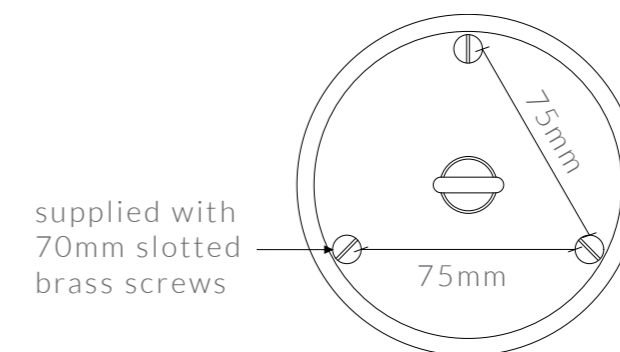

# GALLEY LANTERN

18 1/8" Sq. x 25 3/16" H

DIMENSIONS IN INCHES (US)

ESTIMATED WEIGHT: 10KG

galley lantern

ceiling canopy

side view

visible face

# GALLEY LANTERN

360mm Sq. x 522mm H

DIMENSIONS IN MM (UK + EU)

ESTIMATED WEIGHT: 8KG

galley lantern

ceiling canopy

side view

visible face

# GALLEY LANTERN

460mm Sq. x 640mm H

DIMENSIONS IN MM (UK + EU)

ESTIMATED WEIGHT: 10KG

galley lantern

ceiling canopy

side view

visible face

# GALLEY LANTERN

560mm Sq. x 764mm H

DIMENSIONS IN MM (UK + EU)

ESTIMATED WEIGHT: 15KG

galley lantern

ceiling canopy

side view

visible face