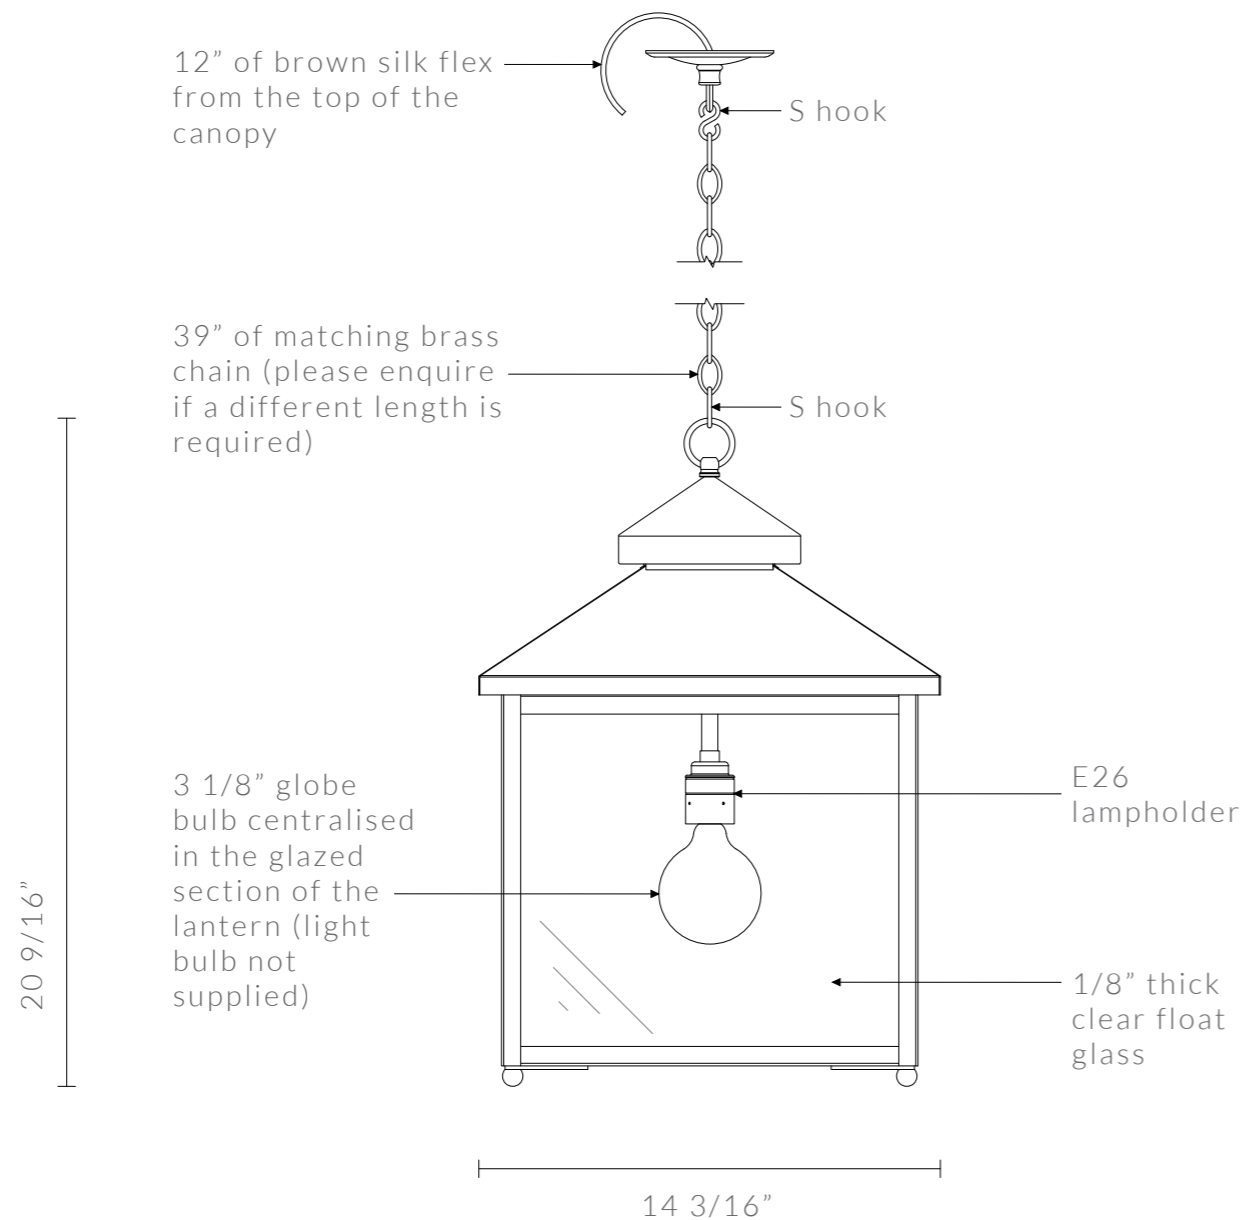

# GALLEY LANTERN

14 3/16" Sq. x 20 9/16" H

DIMENSIONS IN INCHES (US)

ESTIMATED WEIGHT: 8KG

galley lantern

ceiling canopy

side view

visible face

please check that our standard 4 3/4" diameter ceiling canopy works with your j-box (other canopies can be supplied)

# GALLEY LANTERN

18 1/8" Sq. x 25 3/16" H

DIMENSIONS IN INCHES (US)

ESTIMATED WEIGHT: 10KG

galley lantern

ceiling canopy

side view

visible face

# GALLEY LANTERN

360mm Sq. x 522mm H

DIMENSIONS IN MM (UK + EU)

ESTIMATED WEIGHT: 8KG

galley lantern

ceiling canopy

side view

visible face