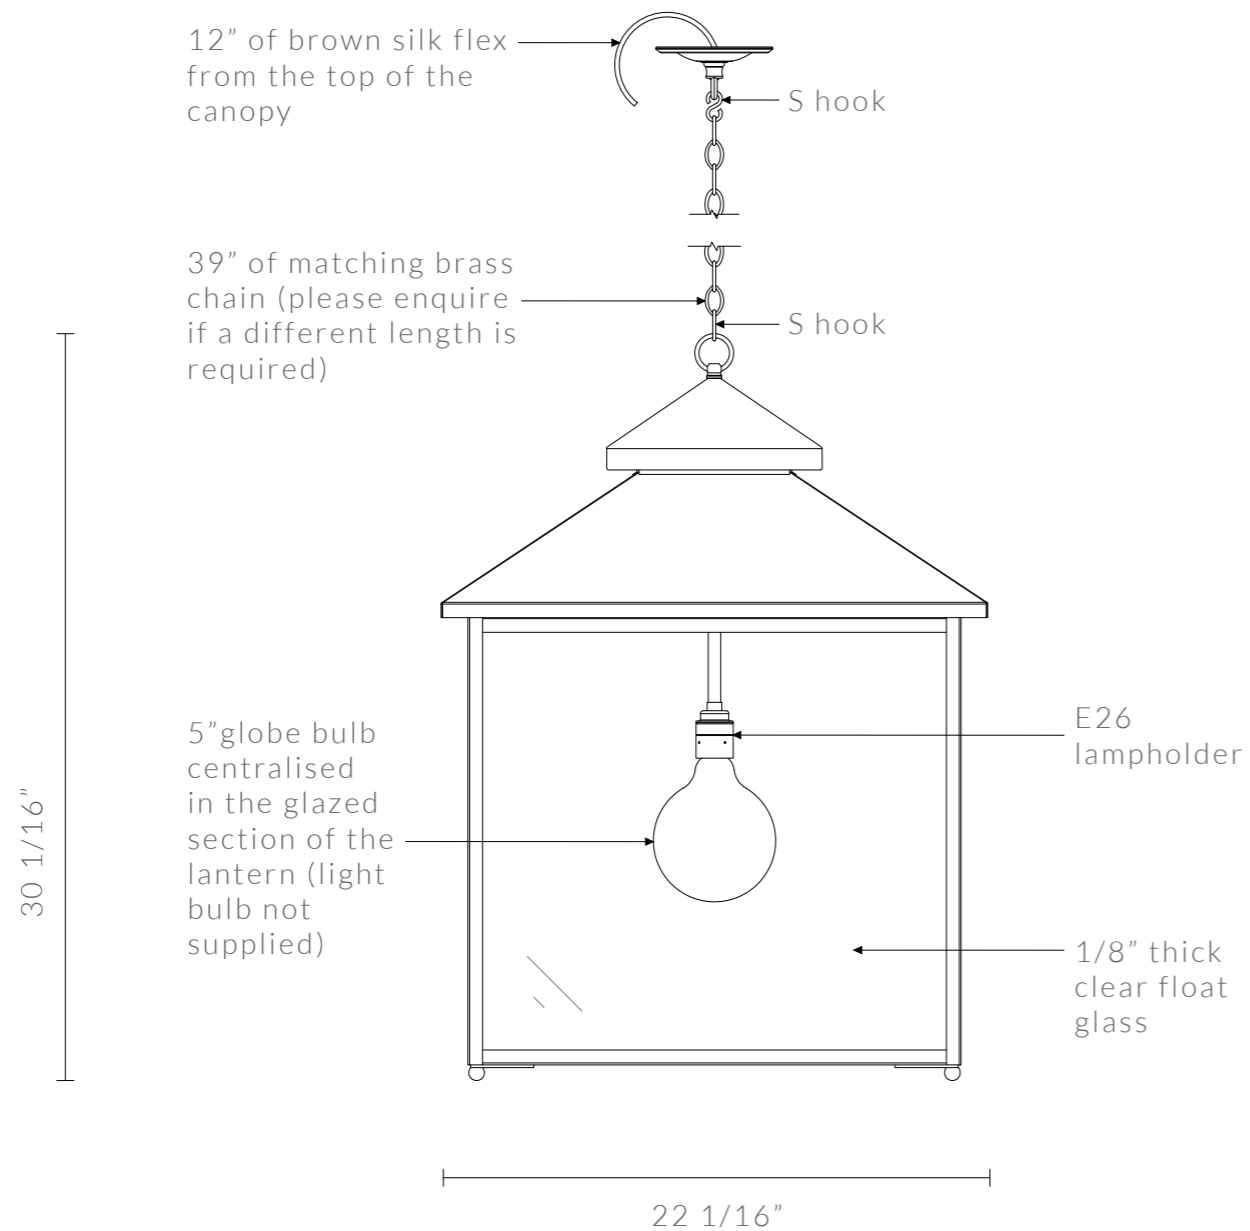

# GALLEY LANTERN

18 1/8" Sq. x 25 3/16" H

DIMENSIONS IN INCHES (US)

ESTIMATED WEIGHT: 10KG

galley lantern

ceiling canopy

side view

visible face

please check that our standard 4 3/4" diameter ceiling canopy works with your j-box (other canopies can be supplied)

# GALLEY LANTERN

22 1/16" Sq. x 30 1/16" H

DIMENSIONS IN INCHES (US)

ESTIMATED WEIGHT: 15KG

galley lantern

ceiling canopy

side view

visible face

# GALLEY LANTERN

360mm Sq. x 522mm H

DIMENSIONS IN MM (UK + EU)

ESTIMATED WEIGHT: 8KG

galley lantern

ceiling canopy

side view

visible face