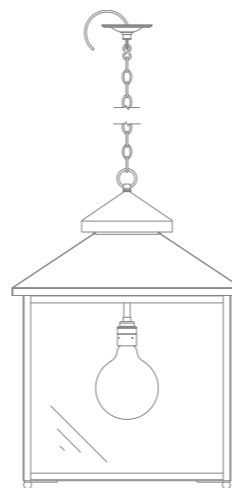

# GALLEY LANTERN DIAGRAMS

INTERACTIVE INDEX

SINGLE BULB

INCHES

1

14 3/16" Sq.

2

18 1/8" Sq.

3

22 1/16" Sq.

MM

4

360MM

5

460MM

6

# GALLEY LANTERN

14 3/16" Sq. x 20 9/16" H

DIMENSIONS IN INCHES (US)

ESTIMATED WEIGHT: 8KG

galley lantern

ceiling canopy

side view

visible face

# GALLEY LANTERN

18 1/8" Sq. x 25 3/16" H

DIMENSIONS IN INCHES (US)

ESTIMATED WEIGHT: 10KG

galley lantern

ceiling canopy

side view

visible face