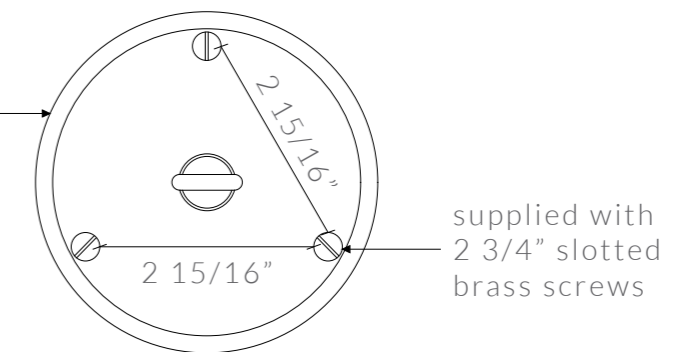

# GALLEY LANTERN

18 1/8" Sq. x 25 3/16" H

DIMENSIONS IN INCHES (US)

ESTIMATED WEIGHT: 10KG

galley lantern

ceiling canopy

side view

visible face

# GALLEY LANTERN

22 1/16" Sq. x 30 1/16" H

DIMENSIONS IN INCHES (US)

ESTIMATED WEIGHT: 15KG

galley lantern

ceiling canopy

side view

visible face

# GALLEY LANTERN

360mm Sq. x 522mm H

DIMENSIONS IN MM (UK + EU)

ESTIMATED WEIGHT: 8KG

galley lantern

ceiling canopy

side view

visible face

# GALLEY LANTERN

460mm Sq. x 640mm H

DIMENSIONS IN MM (UK + EU)

ESTIMATED WEIGHT: 10KG

galley lantern

ceiling canopy

side view

visible face