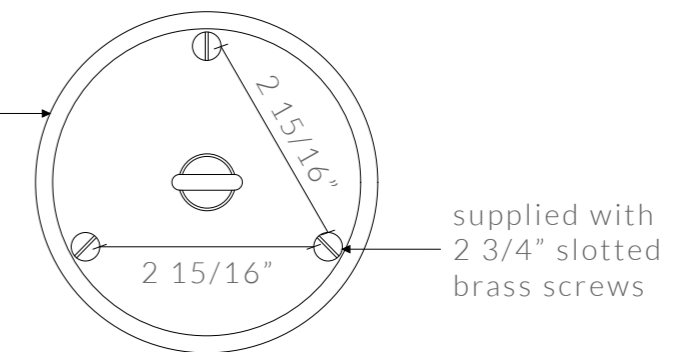

# GALLEY LANTERN

14 3/16" Sq. x 20 9/16" H

DIMENSIONS IN INCHES (US)

ESTIMATED WEIGHT: 8KG

galley lantern

ceiling canopy

side view

visible face

# GALLEY LANTERN

18 1/8" Sq. x 25 3/16" H

DIMENSIONS IN INCHES (US)

ESTIMATED WEIGHT: 10KG

galley lantern

ceiling canopy

side view

visible face

# GALLEY LANTERN

22 1/16" Sq. x 30 1/16" H

DIMENSIONS IN INCHES (US)

ESTIMATED WEIGHT: 15KG

galley lantern

ceiling canopy

side view

visible face

# GALLEY LANTERN

360mm Sq. x 522mm H

DIMENSIONS IN MM (UK + EU)

ESTIMATED WEIGHT: 8KG

galley lantern

ceiling canopy

side view

visible face