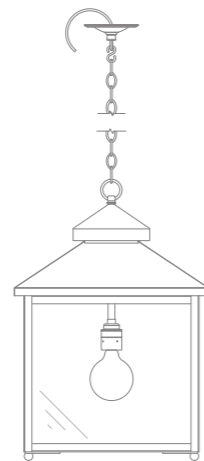

# GALLEY LANTERN DIAGRAMS

INTERACTIVE INDEX

SINGLE BULB

INCHES

1

14 3/16" Sq.

2

18 1/8" Sq.

3

22 1/16" Sq.

MM

4

360MM

5

460MM

6

# GALLEY LANTERN

14 3/16" Sq. x 20 9/16" H

DIMENSIONS IN INCHES (US)

ESTIMATED WEIGHT: 8KG

galley lantern

ceiling canopy

side view

visible face

# GALLEY LANTERN

18 1/8" Sq. x 25 3/16" H

DIMENSIONS IN INCHES (US)

ESTIMATED WEIGHT: 10KG

galley lantern

ceiling canopy

side view

visible face