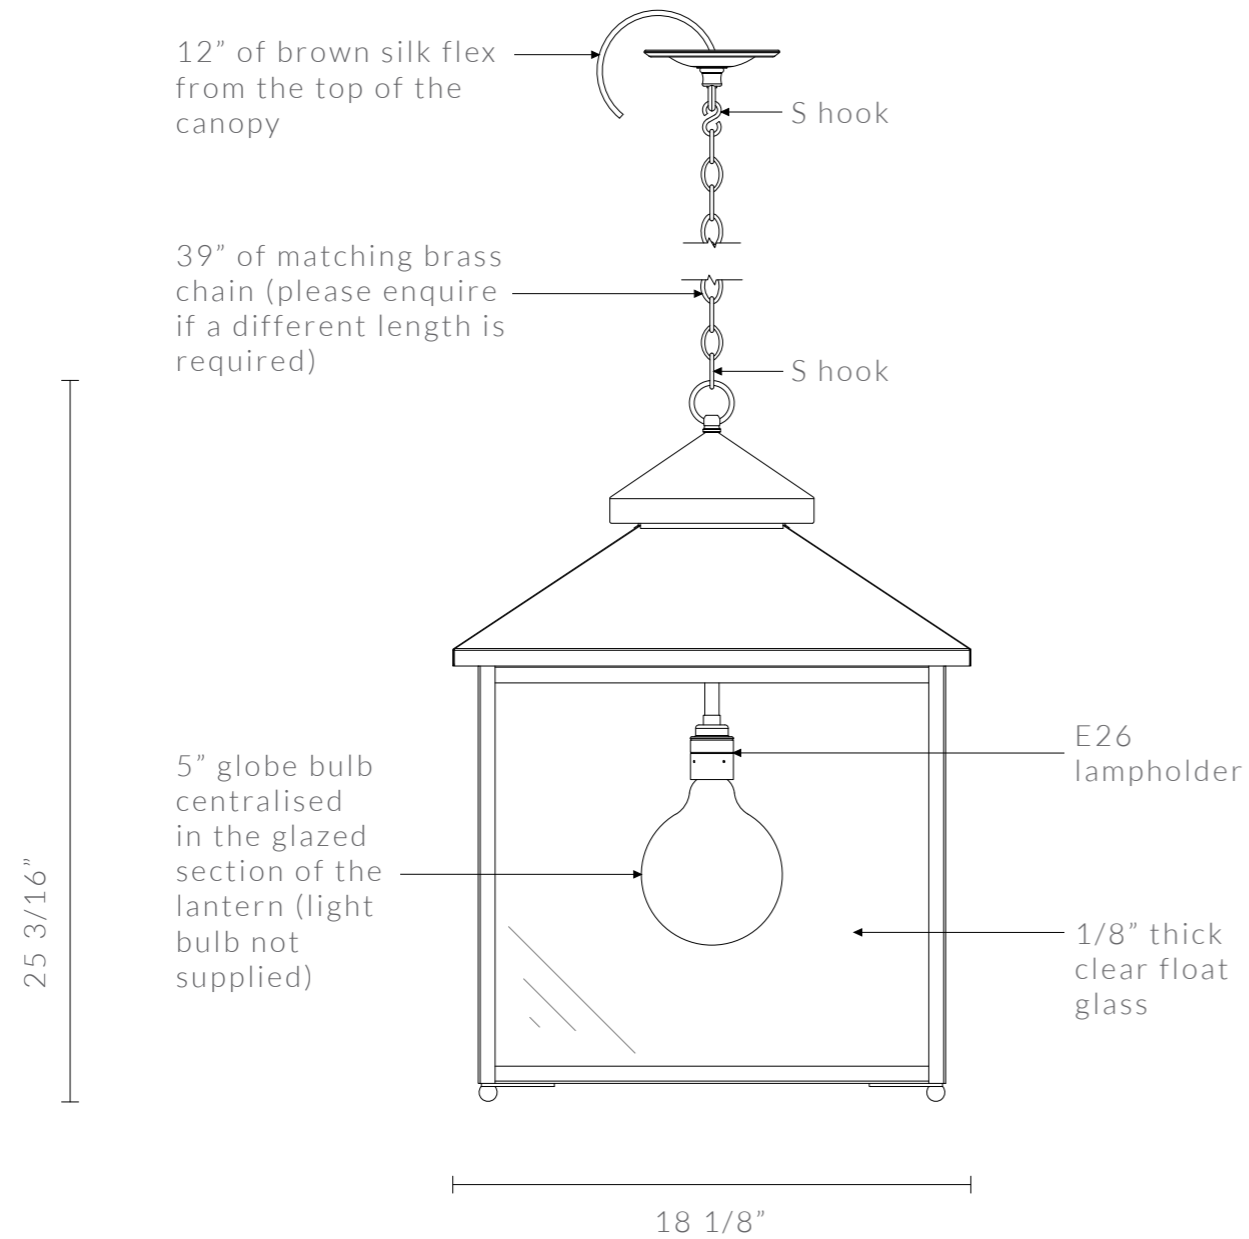

# GALLEY LANTERN

14 3/16" Sq. x 20 9/16" H

DIMENSIONS IN INCHES (US)

ESTIMATED WEIGHT: 8KG

galley lantern

ceiling canopy

side view

visible face

please check that our standard 4 3/4" diameter ceiling canopy works with your j-box (other canopies can be supplied)

# GALLEY LANTERN

18 1/8" Sq. x 25 3/16" H

DIMENSIONS IN INCHES (US)

ESTIMATED WEIGHT: 10KG

galley lantern

ceiling canopy

side view

visible face

# GALLEY LANTERN

22 1/16" Sq. x 30 1/16" H

DIMENSIONS IN INCHES (US)

ESTIMATED WEIGHT: 15KG

galley lantern

ceiling canopy

side view

visible face