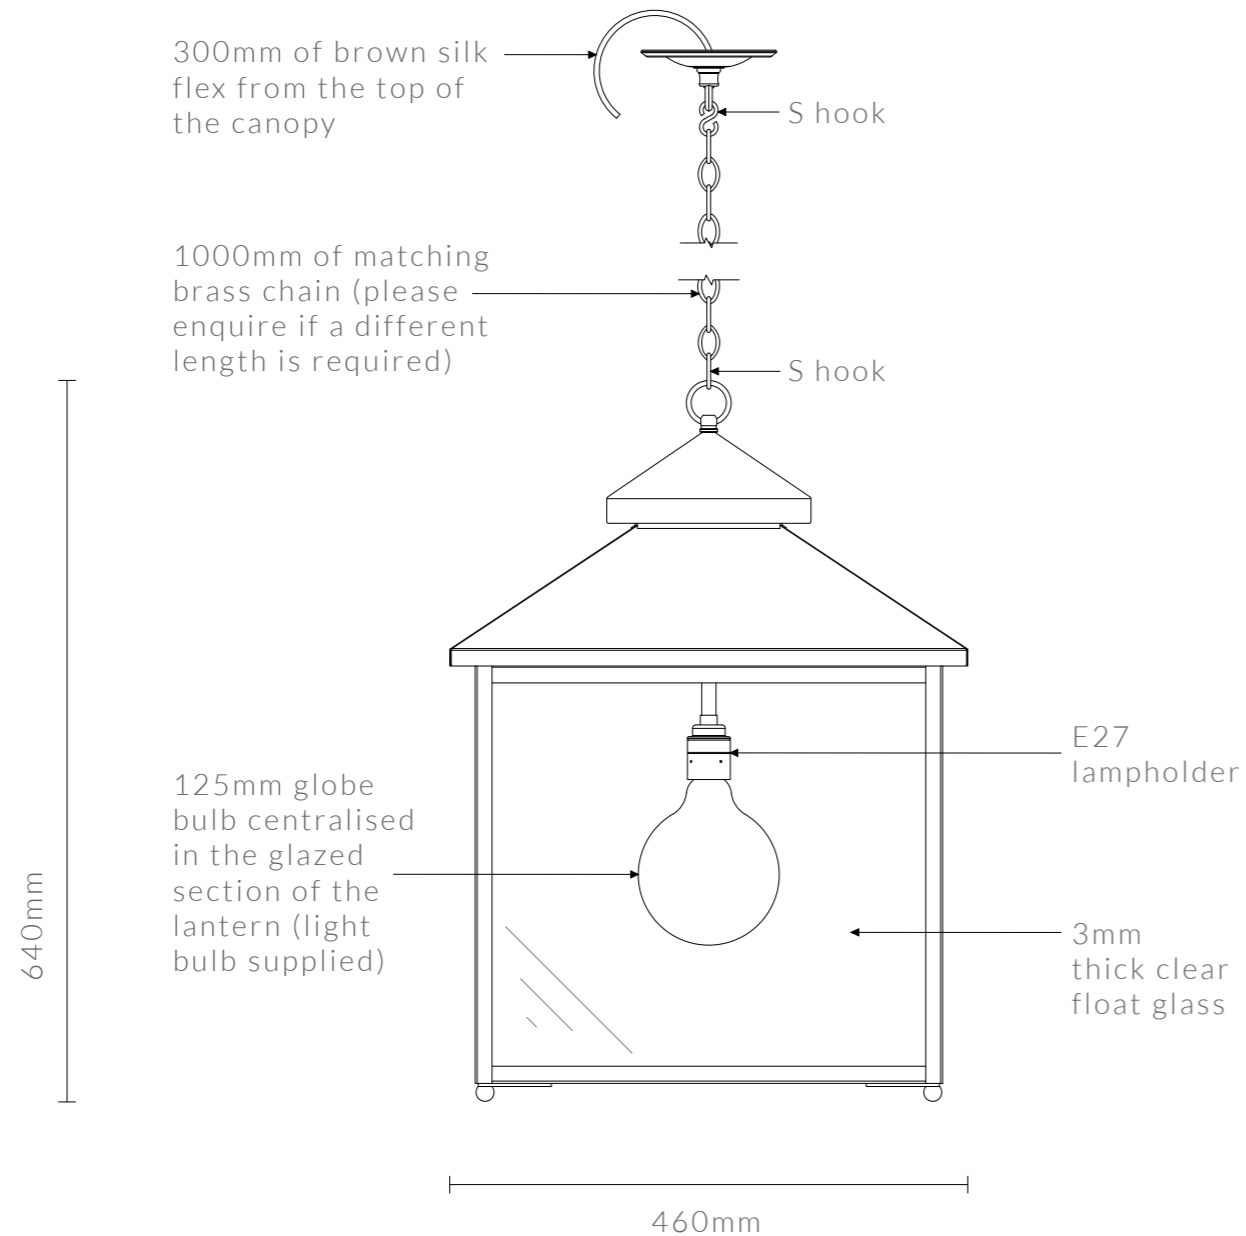

# GALLEY LANTERN

18 1/8" Sq. x 25 3/16" H

DIMENSIONS IN INCHES (US)

ESTIMATED WEIGHT: 10KG

galley lantern

ceiling canopy

side view

visible face

# GALLEY LANTERN

360mm Sq. x 522mm H

DIMENSIONS IN MM (UK + EU)

ESTIMATED WEIGHT: 8KG

galley lantern

ceiling canopy

side view

visible face

# GALLEY LANTERN

460mm Sq. x 640mm H

DIMENSIONS IN MM (UK + EU)

ESTIMATED WEIGHT: 10KG

galley lantern

ceiling canopy

side view

visible face

# GALLEY LANTERN

560mm Sq. x 764mm H

DIMENSIONS IN MM (UK + EU)

ESTIMATED WEIGHT: 15KG

galley lantern

ceiling canopy

side view

visible face