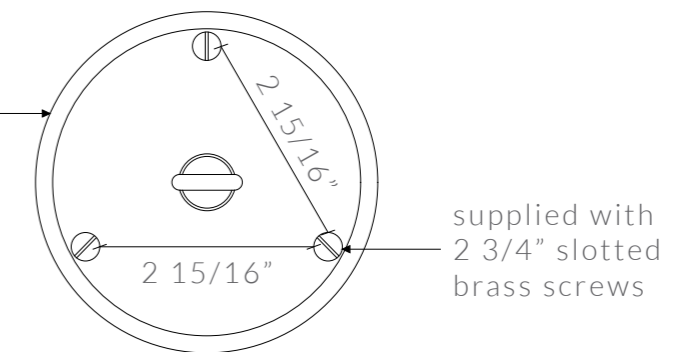

# GALLEY LANTERN

14 3/16" Sq. x 20 9/16" H

DIMENSIONS IN INCHES (US)

ESTIMATED WEIGHT: 8KG

galley lantern

ceiling canopy

side view

visible face

# GALLEY LANTERN

18 1/8" Sq. x 25 3/16" H

DIMENSIONS IN INCHES (US)

ESTIMATED WEIGHT: 10KG

galley lantern

ceiling canopy

side view

visible face

# GALLEY LANTERN

360mm Sq. x 522mm H

DIMENSIONS IN MM (UK + EU)

ESTIMATED WEIGHT: 8KG

galley lantern

ceiling canopy

side view

visible face

# GALLEY LANTERN

560mm Sq. x 764mm H

DIMENSIONS IN MM (UK + EU)

ESTIMATED WEIGHT: 15KG

galley lantern

ceiling canopy

side view

visible face