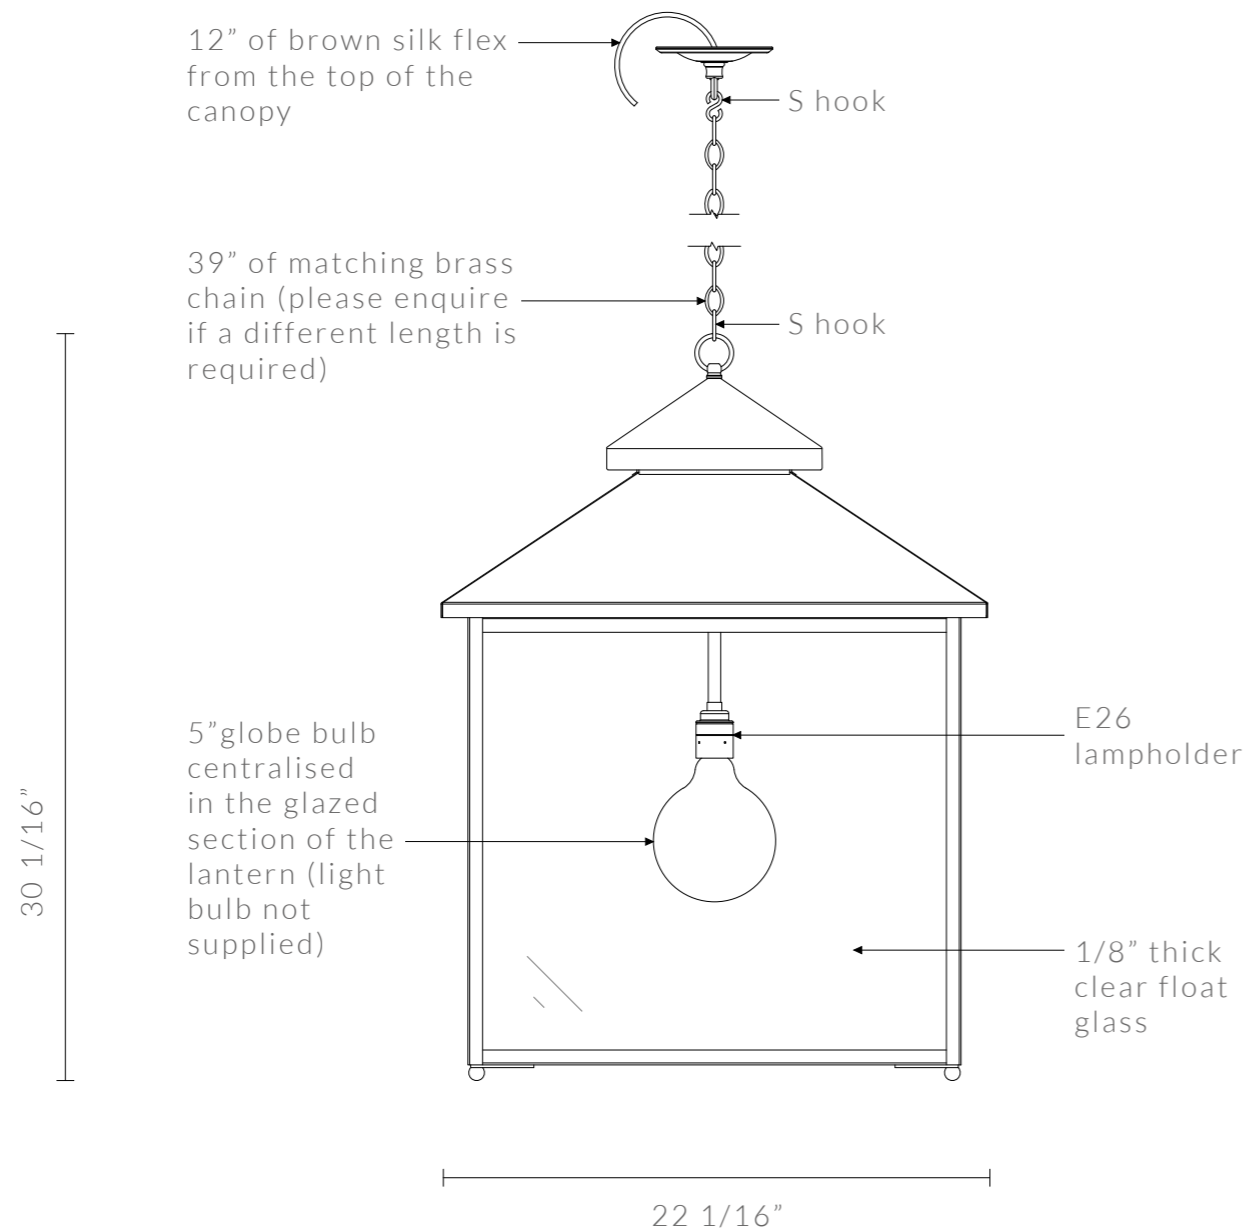

# GALLEY LANTERN

18 1/8" Sq. x 25 3/16" H

DIMENSIONS IN INCHES (US)

ESTIMATED WEIGHT: 10KG

galley lantern

ceiling canopy

side view

visible face

Please check that our standard 4" diameter ceiling canopy works with your j-box (other canopies can be supplied)

# GALLEY LANTERN

22 1/16" Sq. x 30 1/16" H

DIMENSIONS IN INCHES (US)

ESTIMATED WEIGHT: 15KG

galley lantern

ceiling canopy

side view

visible face

# GALLEY LANTERN

360mm Sq. x 522mm H

DIMENSIONS IN MM (UK + EU)

ESTIMATED WEIGHT: 8KG

galley lantern

ceiling canopy

side view

visible face