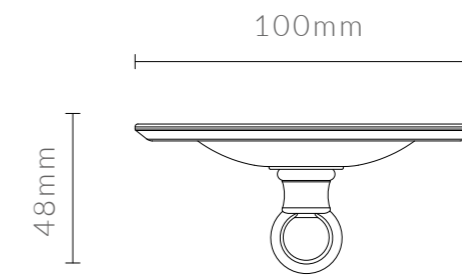

# GALLEY LANTERN

18 1/8" Sq. x 25 3/16" H

DIMENSIONS IN INCHES (US)

ESTIMATED WEIGHT: 10KG

galley lantern

ceiling canopy

side view

visible face

# GALLEY LANTERN

360mm Sq. x 522mm H

DIMENSIONS IN MM (UK + EU)

ESTIMATED WEIGHT: 8KG

galley lantern

ceiling canopy

side view

visible face

# GALLEY LANTERN

460mm Sq. x 640mm H

DIMENSIONS IN MM (UK + EU)

ESTIMATED WEIGHT: 10KG

galley lantern

ceiling canopy

side view

visible face

# GALLEY LANTERN

560mm Sq. x 764mm H

DIMENSIONS IN MM (UK + EU)

ESTIMATED WEIGHT: 15KG

galley lantern

ceiling canopy

side view

visible face