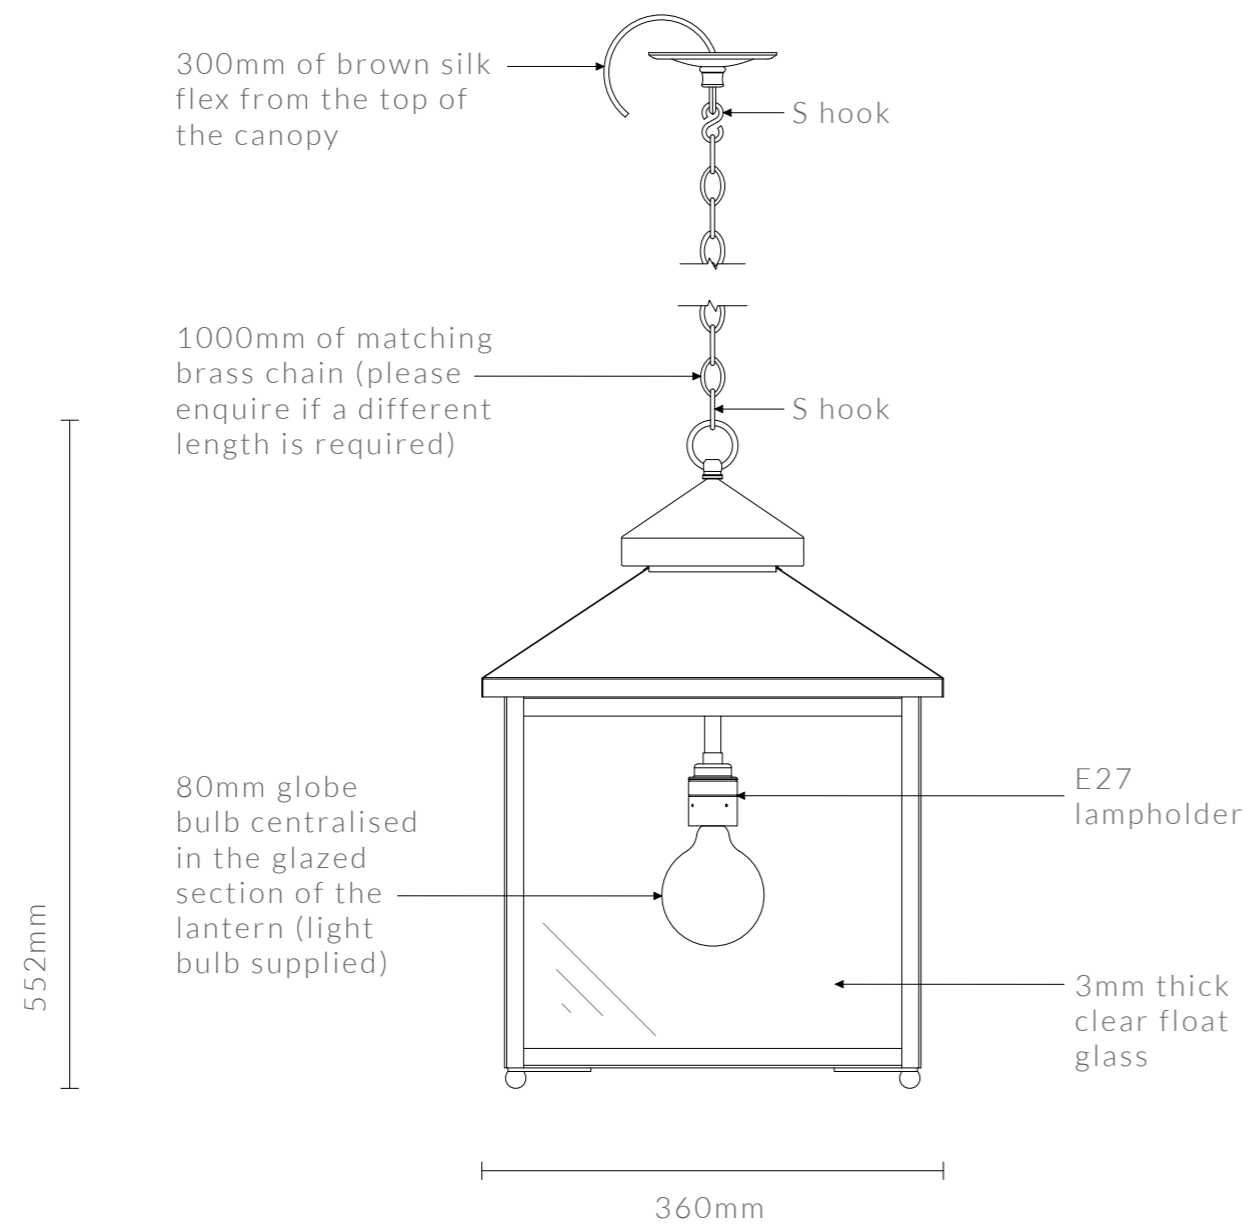

# GALLEY LANTERN

22 1/16" Sq. x 30 1/16" H

DIMENSIONS IN INCHES (US)

ESTIMATED WEIGHT: 15KG

galley lantern

ceiling canopy

side view

visible face

please check that our standard 4 3/4" diameter ceiling canopy works with your j-box (other canopies can be supplied)

# GALLEY LANTERN

360mm Sq. x 522mm H

DIMENSIONS IN MM (UK + EU)

ESTIMATED WEIGHT: 8KG

galley lantern

ceiling canopy

side view

visible face

# GALLEY LANTERN

460mm Sq. x 640mm H

DIMENSIONS IN MM (UK + EU)

ESTIMATED WEIGHT: 10KG

galley lantern

ceiling canopy

side view

visible face