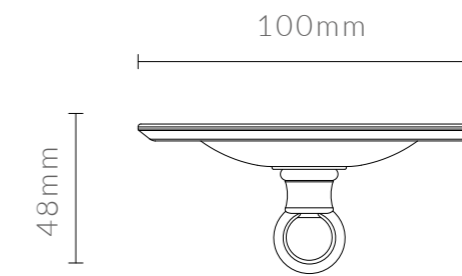

# GALLEY LANTERN

18 1/8" Sq. x 25 3/16" H

DIMENSIONS IN INCHES (US)

ESTIMATED WEIGHT: 10KG

galley lantern

ceiling canopy

side view

visible face

# GALLEY LANTERN

22 1/16" Sq. x 30 1/16" H

DIMENSIONS IN INCHES (US)

ESTIMATED WEIGHT: 15KG

galley lantern

ceiling canopy

side view

visible face

# GALLEY LANTERN

360mm Sq. x 522mm H

DIMENSIONS IN MM (UK + EU)

ESTIMATED WEIGHT: 8KG

galley lantern

ceiling canopy

side view

visible face

# GALLEY LANTERN

460mm Sq. x 640mm H

DIMENSIONS IN MM (UK + EU)

ESTIMATED WEIGHT: 10KG

galley lantern

ceiling canopy

side view

visible face