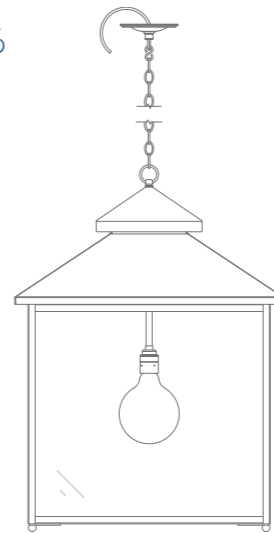

# GALLEY LANTERN DIAGRAMS

INTERACTIVE INDEX

SINGLE BULB

INCHES

1

14 3/16" Sq.

2

18 1/8" Sq.

3

22 1/16" Sq.

MM

4

360MM

5

460MM

6

# GALLEY LANTERN

14 3/16" Sq. x 20 9/16" H

DIMENSIONS IN INCHES (US)

ESTIMATED WEIGHT: 8KG

galley lantern

ceiling canopy

side view

visible face

# GALLEY LANTERN

18 1/8" Sq. x 25 3/16" H

DIMENSIONS IN INCHES (US)

ESTIMATED WEIGHT: 10KG

galley lantern

ceiling canopy

side view

visible face