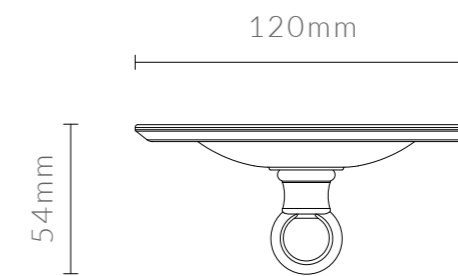

# GALLEY LANTERN

18 1/8" Sq. x 25 3/16" H

DIMENSIONS IN INCHES (US)

ESTIMATED WEIGHT: 10KG

galley lantern

ceiling canopy

side view

visible face

# GALLEY LANTERN

360mm Sq. x 522mm H

DIMENSIONS IN MM (UK + EU)

ESTIMATED WEIGHT: 8KG

galley lantern

ceiling canopy

side view

visible face

# GALLEY LANTERN

460mm Sq. x 640mm H

DIMENSIONS IN MM (UK + EU)

ESTIMATED WEIGHT: 10KG

galley lantern

ceiling canopy

side view

visible face

# GALLEY LANTERN

560mm Sq. x 764mm H

DIMENSIONS IN MM (UK + EU)

ESTIMATED WEIGHT: 15KG

galley lantern

ceiling canopy

side view

visible face