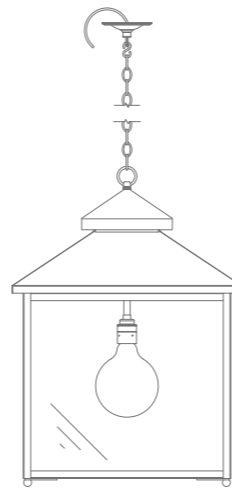

# GALLEY LANTERN DIAGRAMS

INTERACTIVE INDEX

SINGLE BULB

INCHES

1

14 3/16" Sq.

2

18 1/8" Sq.

# GALLEY LANTERN

14 3/16" Sq. x 20 9/16" H

DIMENSIONS IN INCHES (US)

ESTIMATED WEIGHT: 8KG

galley lantern

ceiling canopy

side view

visible face

# GALLEY LANTERN

18 1/8" Sq. x 25 3/16" H

DIMENSIONS IN INCHES (US)

ESTIMATED WEIGHT: 10KG

galley lantern

ceiling canopy

side view

visible face

# GALLEY LANTERN

22 1/16" Sq. x 30 1/16" H

DIMENSIONS IN INCHES (US)

ESTIMATED WEIGHT: 15KG

galley lantern

ceiling canopy

side view

visible face