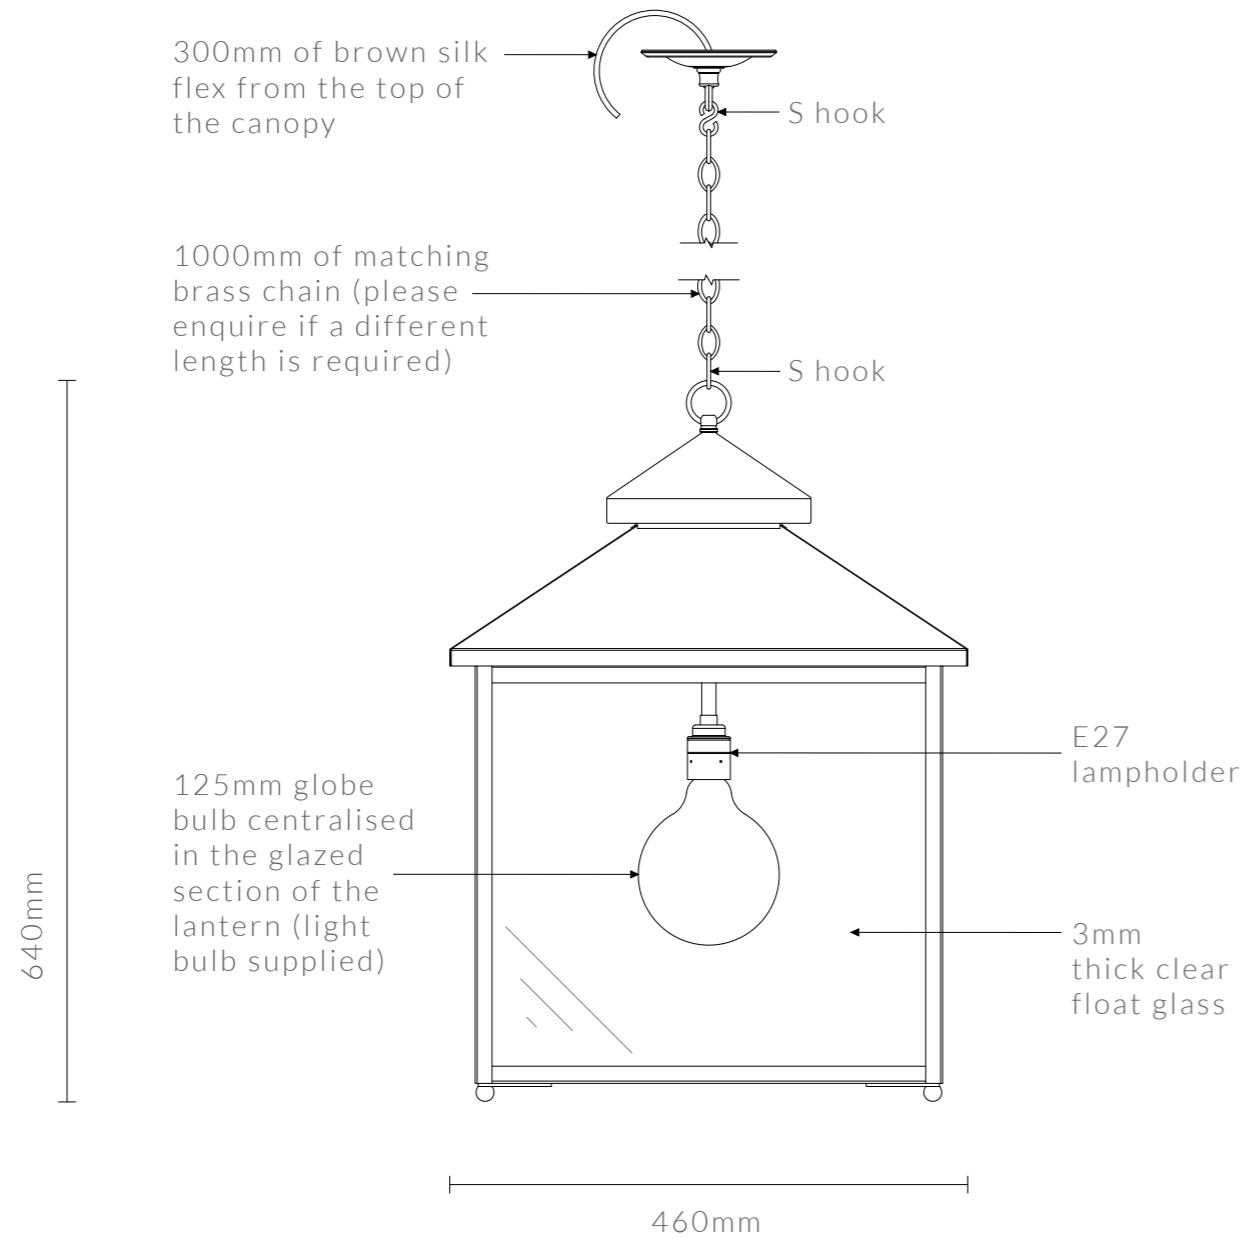

# GALLEY LANTERN

22 1/16" Sq. x 30 1/16" H

DIMENSIONS IN INCHES (US)

ESTIMATED WEIGHT: 15KG

galley lantern

ceiling canopy

side view

visible face

# GALLEY LANTERN

360mm Sq. x 522mm H

DIMENSIONS IN MM (UK + EU)

ESTIMATED WEIGHT: 8KG

galley lantern

ceiling canopy

side view

visible face

# GALLEY LANTERN

460mm Sq. x 640mm H

DIMENSIONS IN MM (UK + EU)

ESTIMATED WEIGHT: 10KG

galley lantern

ceiling canopy

side view

visible face

# GALLEY LANTERN

560mm Sq. x 764mm H

DIMENSIONS IN MM (UK + EU)

ESTIMATED WEIGHT: 15KG

galley lantern

ceiling canopy

side view

visible face