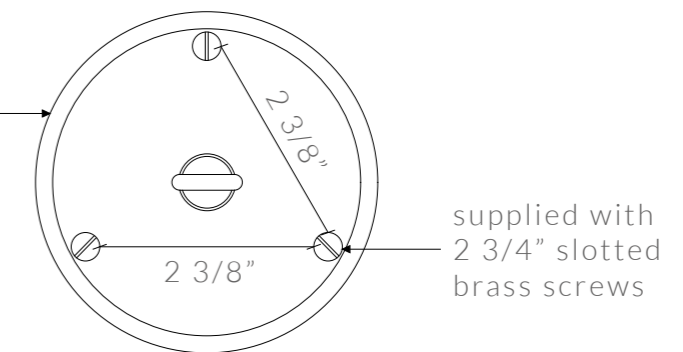

# GALLEY LANTERN

14 3/16" Sq. x 20 9/16" H

DIMENSIONS IN INCHES (US)

ESTIMATED WEIGHT: 8KG

galley lantern

ceiling canopy

side view

visible face

# GALLEY LANTERN

18 1/8" Sq. x 25 3/16" H

DIMENSIONS IN INCHES (US)

ESTIMATED WEIGHT: 10KG

galley lantern

ceiling canopy

side view

visible face

# GALLEY LANTERN

360mm Sq. x 522mm H

DIMENSIONS IN MM (UK + EU)

ESTIMATED WEIGHT: 8KG

galley lantern

ceiling canopy

side view

visible face

# GALLEY LANTERN

560mm Sq. x 764mm H

DIMENSIONS IN MM (UK + EU)

ESTIMATED WEIGHT: 15KG

galley lantern

ceiling canopy

side view

visible face