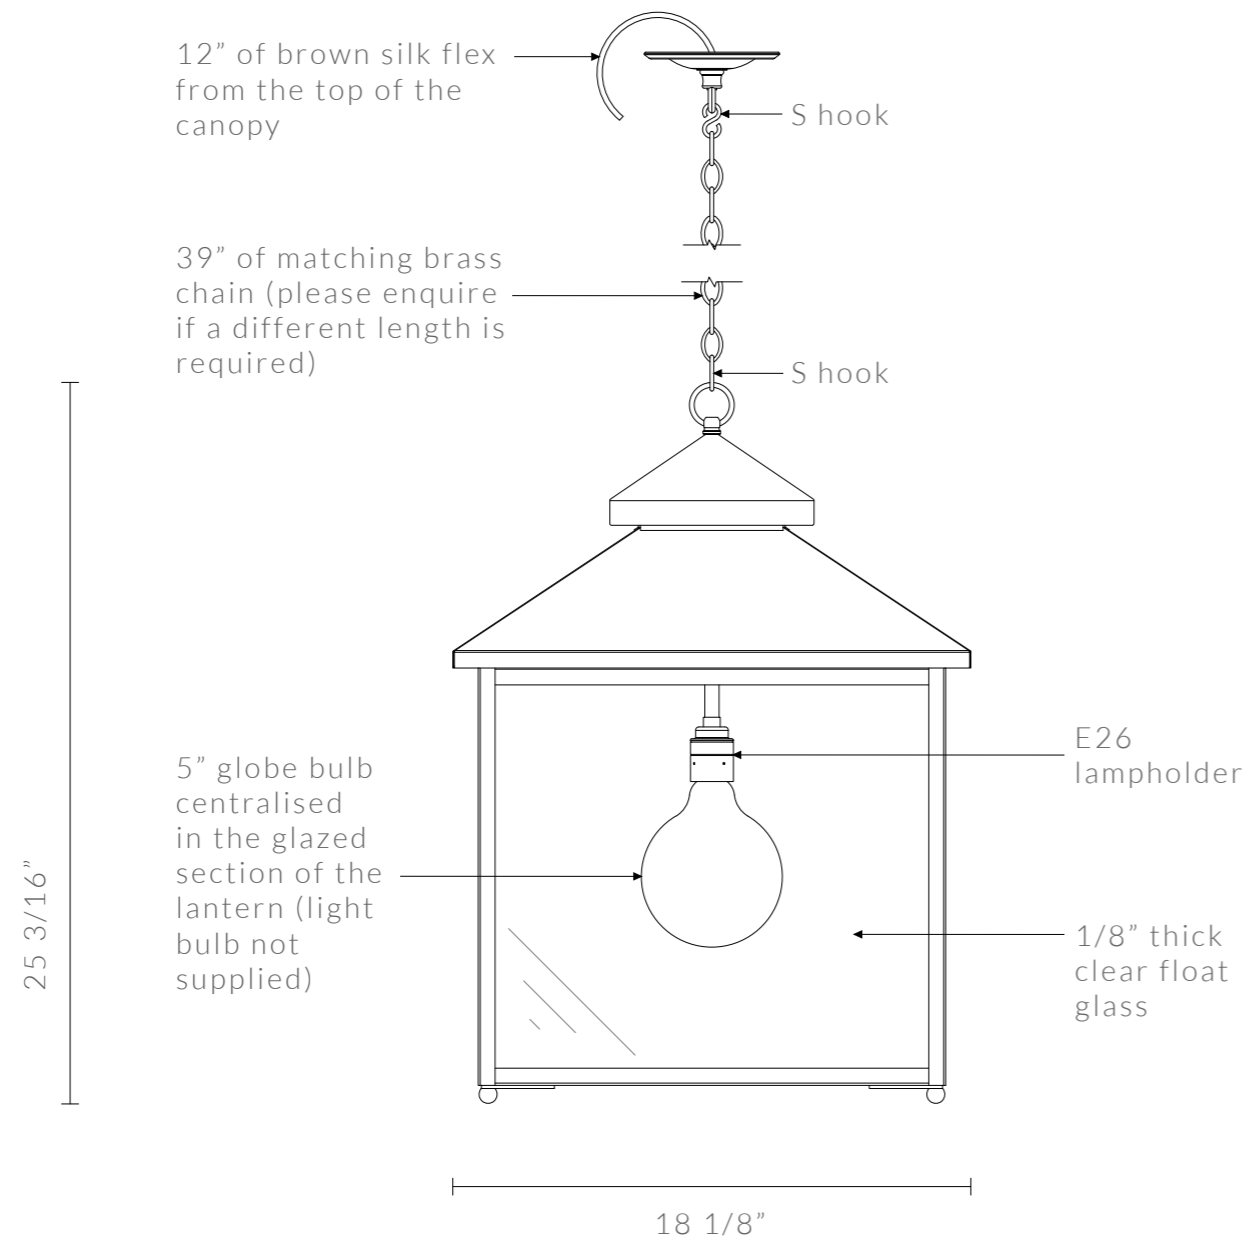

# GALLEY LANTERN

14 3/16" Sq. x 20 9/16" H

DIMENSIONS IN INCHES (US)

ESTIMATED WEIGHT: 8KG

galley lantern

ceiling canopy

side view

visible face

Please check that our standard 4" diameter ceiling canopy works with your j-box (other canopies can be supplied)

# GALLEY LANTERN

18 1/8" Sq. x 25 3/16" H

DIMENSIONS IN INCHES (US)

ESTIMATED WEIGHT: 10KG

galley lantern

ceiling canopy

side view

visible face

# GALLEY LANTERN

22 1/16" Sq. x 30 1/16" H

DIMENSIONS IN INCHES (US)

ESTIMATED WEIGHT: 15KG

galley lantern

ceiling canopy

side view

visible face