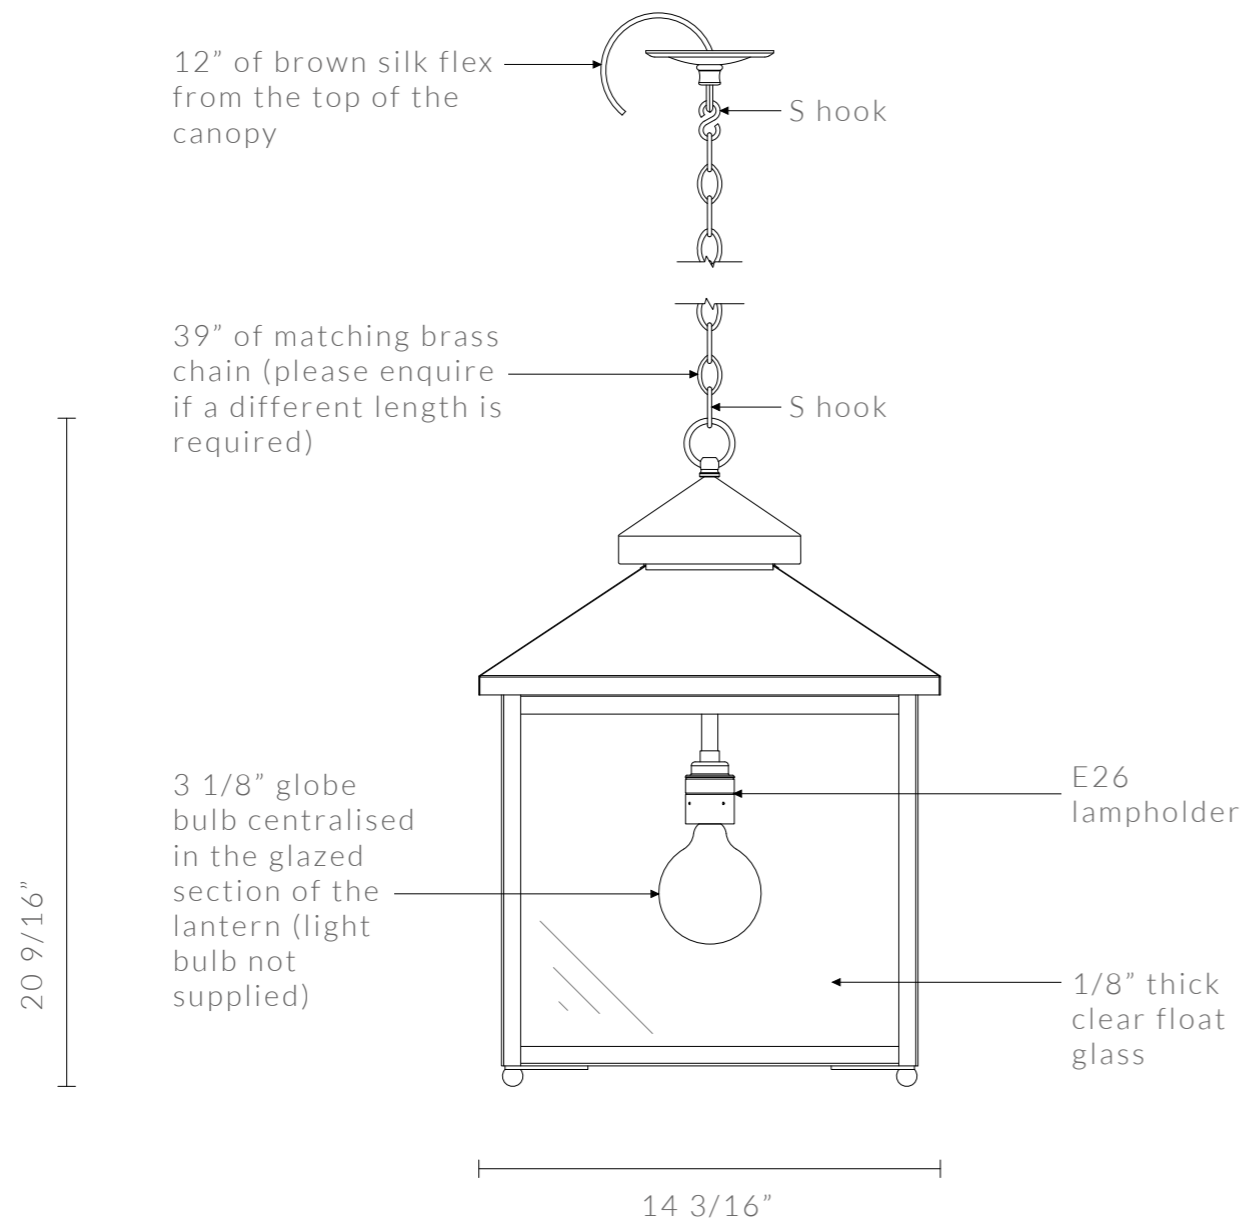

# GALLEY LANTERN

14 3/16" Sq. x 20 9/16" H

DIMENSIONS IN INCHES (US)

ESTIMATED WEIGHT: 8KG

galley lantern

ceiling canopy

side view

visible face

Please check that our standard 4" diameter ceiling canopy works with your j-box (other canopies can be supplied)

# GALLEY LANTERN

18 1/8" Sq. x 25 3/16" H

DIMENSIONS IN INCHES (US)

ESTIMATED WEIGHT: 10KG

galley lantern

ceiling canopy

side view

visible face

# GALLEY LANTERN

360mm Sq. x 522mm H

DIMENSIONS IN MM (UK + EU)

ESTIMATED WEIGHT: 8KG

galley lantern

ceiling canopy

side view

visible face