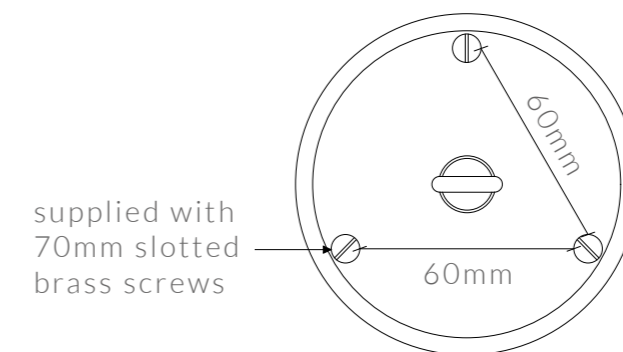

# GALLEY LANTERN

18 1/8" Sq. x 25 3/16" H

DIMENSIONS IN INCHES (US)

ESTIMATED WEIGHT: 10KG

galley lantern

ceiling canopy

side view

visible face

# GALLEY LANTERN

360mm Sq. x 522mm H

DIMENSIONS IN MM (UK + EU)

ESTIMATED WEIGHT: 8KG

galley lantern

ceiling canopy

side view

visible face

# GALLEY LANTERN

460mm Sq. x 640mm H

DIMENSIONS IN MM (UK + EU)

ESTIMATED WEIGHT: 10KG

galley lantern

ceiling canopy

side view

visible face

# GALLEY LANTERN

560mm Sq. x 764mm H

DIMENSIONS IN MM (UK + EU)

ESTIMATED WEIGHT: 15KG

galley lantern

ceiling canopy

side view

visible face