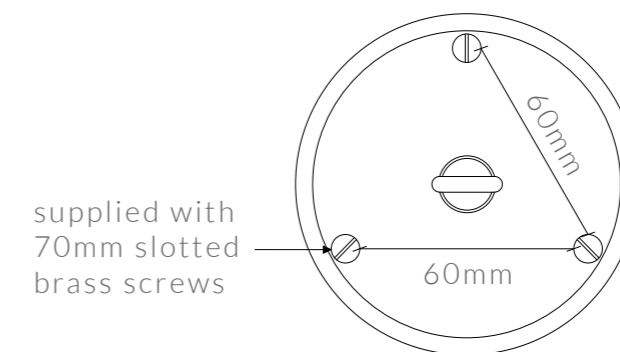

# GALLEY LANTERN

18 1/8" Sq. x 25 3/16" H

DIMENSIONS IN INCHES (US)

ESTIMATED WEIGHT: 10KG

galley lantern

ceiling canopy

side view

visible face

# GALLEY LANTERN

360mm Sq. x 522mm H

DIMENSIONS IN MM (UK + EU)

ESTIMATED WEIGHT: 8KG

galley lantern

ceiling canopy

side view

visible face

# GALLEY LANTERN

460mm Sq. x 640mm H

DIMENSIONS IN MM (UK + EU)

ESTIMATED WEIGHT: 10KG

galley lantern

ceiling canopy

side view

visible face

# GALLEY LANTERN

560mm Sq. x 764mm H

DIMENSIONS IN MM (UK + EU)

ESTIMATED WEIGHT: 15KG

galley lantern

ceiling canopy

side view

visible face