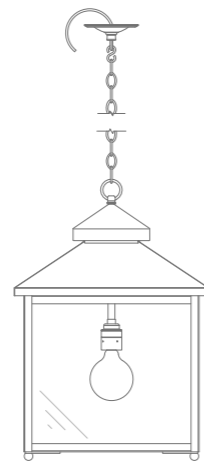

# GALLEY LANTERN DIAGRAMS

INTERACTIVE INDEX

SINGLE BULB

INCHES

1

14 3/16" Sq.

2

18 1/8" Sq.

3

22 1/16" Sq.

MM

4

360MM

5

460MM

6

# GALLEY LANTERN

14 3/16" Sq. x 20 9/16" H

DIMENSIONS IN INCHES (US)

ESTIMATED WEIGHT: 8KG

galley lantern

ceiling canopy

side view

visible face

# GALLEY LANTERN

18 1/8" Sq. x 25 3/16" H

DIMENSIONS IN INCHES (US)

ESTIMATED WEIGHT: 10KG

galley lantern

ceiling canopy

side view

visible face