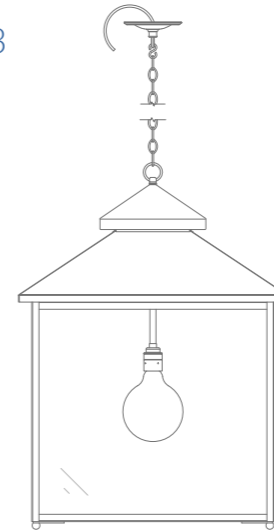

18 1/8" Sq.

3