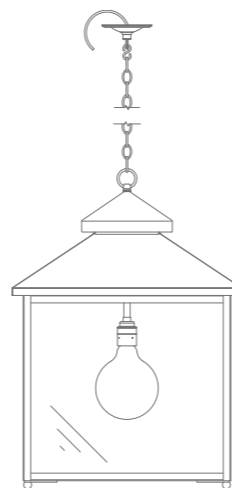

# GALLEY LANTERN DIAGRAMS

INTERACTIVE INDEX

SINGLE BULB

INCHES

1

14 3/16" Sq.

2

18 1/8" Sq.

3

22 1/16" Sq.

MM

4

360MM

5

460MM

6

# GALLEY LANTERN

14 3/16" Sq. x 20 9/16" H

DIMENSIONS IN INCHES (US)

ESTIMATED WEIGHT: 8KG

galley lantern

ceiling canopy

side view

visible face

# GALLEY LANTERN

18 1/8" Sq. x 25 3/16" H

DIMENSIONS IN INCHES (US)

ESTIMATED WEIGHT: 10KG

galley lantern

ceiling canopy

side view

visible face