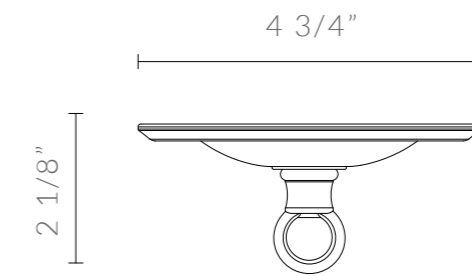

# GALLEY LANTERN

14 3/16" Sq. x 20 9/16" H

DIMENSIONS IN INCHES (US)

ESTIMATED WEIGHT: 8KG

galley lantern

ceiling canopy

side view

visible face

# GALLEY LANTERN

18 1/8" Sq. x 25 3/16" H

DIMENSIONS IN INCHES (US)

ESTIMATED WEIGHT: 10KG

galley lantern

ceiling canopy

side view

visible face

# GALLEY LANTERN

22 1/16" Sq. x 30 1/16" H

DIMENSIONS IN INCHES (US)

ESTIMATED WEIGHT: 15KG

galley lantern

ceiling canopy

side view

visible face

# GALLEY LANTERN

360mm Sq. x 522mm H

DIMENSIONS IN MM (UK + EU)

ESTIMATED WEIGHT: 8KG

galley lantern

ceiling canopy

side view

visible face