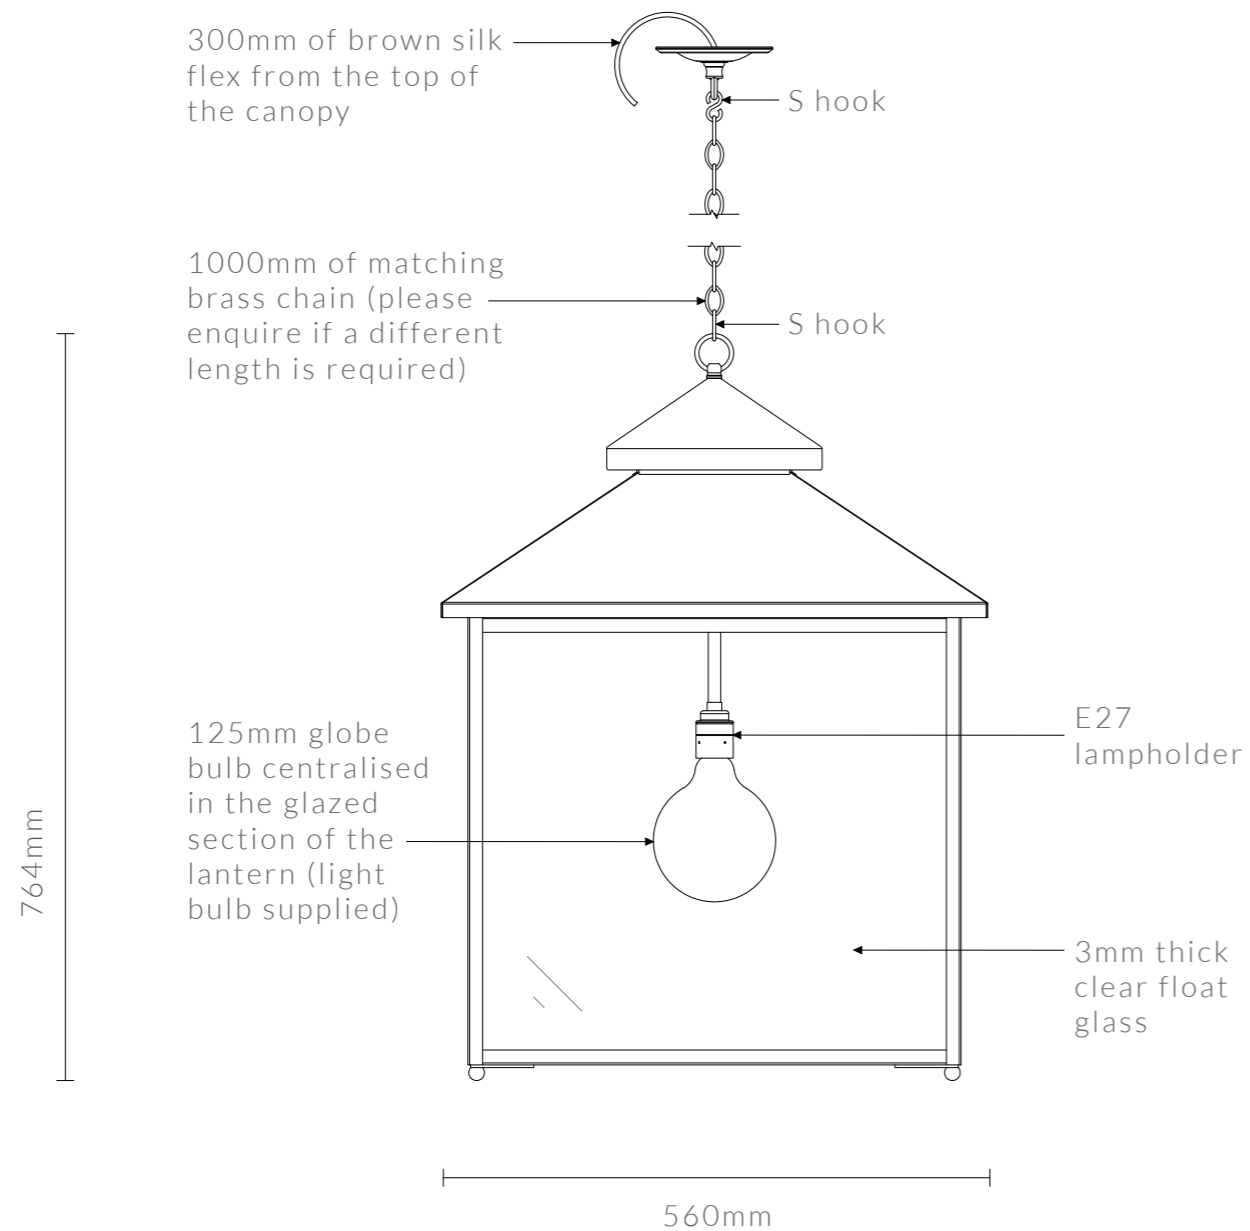

# GALLEY LANTERN

18 1/8" Sq. x 25 3/16" H

DIMENSIONS IN INCHES (US)

ESTIMATED WEIGHT: 10KG

galley lantern

ceiling canopy

side view

visible face

# GALLEY LANTERN

360mm Sq. x 522mm H

DIMENSIONS IN MM (UK + EU)

ESTIMATED WEIGHT: 8KG

galley lantern

ceiling canopy

side view

visible face

# GALLEY LANTERN

460mm Sq. x 640mm H

DIMENSIONS IN MM (UK + EU)

ESTIMATED WEIGHT: 10KG

galley lantern

ceiling canopy

side view

visible face

# GALLEY LANTERN

560mm Sq. x 764mm H

DIMENSIONS IN MM (UK + EU)

ESTIMATED WEIGHT: 15KG

galley lantern

ceiling canopy

side view

visible face