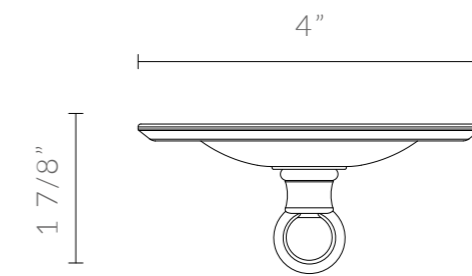

# GALLEY LANTERN

14 3/16" Sq. x 20 9/16" H

DIMENSIONS IN INCHES (US)

ESTIMATED WEIGHT: 8KG

galley lantern

ceiling canopy

side view

visible face

# GALLEY LANTERN

18 1/8" Sq. x 25 3/16" H

DIMENSIONS IN INCHES (US)

ESTIMATED WEIGHT: 10KG

galley lantern

ceiling canopy

side view

visible face

# GALLEY LANTERN

22 1/16" Sq. x 30 1/16" H

DIMENSIONS IN INCHES (US)

ESTIMATED WEIGHT: 15KG

galley lantern

ceiling canopy

side view

visible face

# GALLEY LANTERN

360mm Sq. x 522mm H

DIMENSIONS IN MM (UK + EU)

ESTIMATED WEIGHT: 8KG

galley lantern

ceiling canopy

side view

visible face