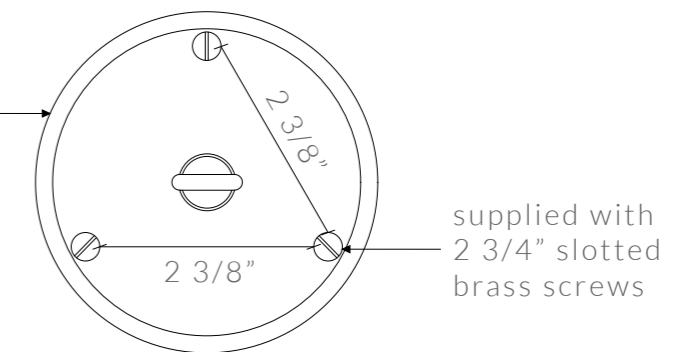

# GALLEY LANTERN

14 3/16" Sq. x 20 9/16" H

DIMENSIONS IN INCHES (US)

ESTIMATED WEIGHT: 8KG

galley lantern

ceiling canopy

side view

visible face

# GALLEY LANTERN

18 1/8" Sq. x 25 3/16" H

DIMENSIONS IN INCHES (US)

ESTIMATED WEIGHT: 10KG

galley lantern

ceiling canopy

side view

visible face

# GALLEY LANTERN

22 1/16" Sq. x 30 1/16" H

DIMENSIONS IN INCHES (US)

ESTIMATED WEIGHT: 15KG

galley lantern

ceiling canopy

side view

visible face

# GALLEY LANTERN

360mm Sq. x 522mm H

DIMENSIONS IN MM (UK + EU)

ESTIMATED WEIGHT: 8KG

galley lantern

ceiling canopy

side view

visible face