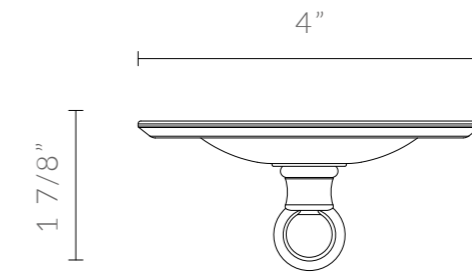

# GALLEY LANTERN

14 3/16" Sq. x 20 9/16" H

DIMENSIONS IN INCHES (US)

ESTIMATED WEIGHT: 8KG

galley lantern

ceiling canopy

side view

visible face

# GALLEY LANTERN

18 1/8" Sq. x 25 3/16" H

DIMENSIONS IN INCHES (US)

ESTIMATED WEIGHT: 10KG

galley lantern

ceiling canopy

side view

visible face

# GALLEY LANTERN

360mm Sq. x 522mm H

DIMENSIONS IN MM (UK + EU)

ESTIMATED WEIGHT: 8KG

galley lantern

ceiling canopy

side view

visible face

# GALLEY LANTERN

560mm Sq. x 764mm H

DIMENSIONS IN MM (UK + EU)

ESTIMATED WEIGHT: 15KG

galley lantern

ceiling canopy

side view

visible face