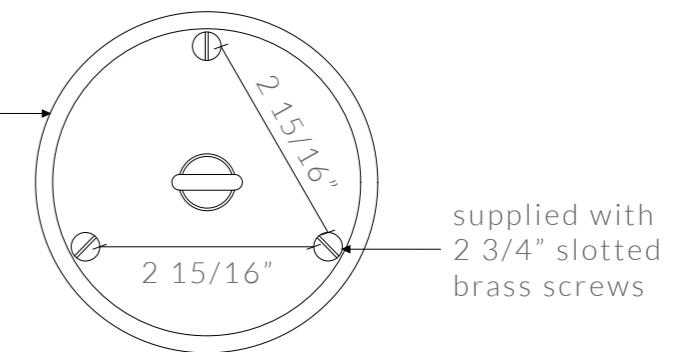

# GALLEY LANTERN

18 1/8" Sq. x 25 3/16" H

DIMENSIONS IN INCHES (US)

ESTIMATED WEIGHT: 10KG

galley lantern

ceiling canopy

side view

visible face

# GALLEY LANTERN

22 1/16" Sq. x 30 1/16" H

DIMENSIONS IN INCHES (US)

ESTIMATED WEIGHT: 15KG

galley lantern

ceiling canopy

side view

visible face

# GALLEY LANTERN

360mm Sq. x 522mm H

DIMENSIONS IN MM (UK + EU)

ESTIMATED WEIGHT: 8KG

galley lantern

ceiling canopy

side view

visible face

# GALLEY LANTERN

460mm Sq. x 640mm H

DIMENSIONS IN MM (UK + EU)

ESTIMATED WEIGHT: 10KG

galley lantern

ceiling canopy

side view

visible face