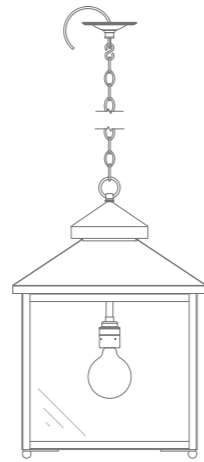

# GALLEY LANTERN DIAGRAMS

INTERACTIVE INDEX

SINGLE BULB

INCHES

1

14 3/16" Sq.

2

18 1/8" Sq.

3

22 1/16" Sq.

MM

4

360MM

5

460MM

6

# GALLEY LANTERN

14 3/16" Sq. x 20 9/16" H

DIMENSIONS IN INCHES (US)

ESTIMATED WEIGHT: 8KG

galley lantern

ceiling canopy

side view

visible face

# GALLEY LANTERN

18 1/8" Sq. x 25 3/16" H

DIMENSIONS IN INCHES (US)

ESTIMATED WEIGHT: 10KG

galley lantern

ceiling canopy

side view

visible face